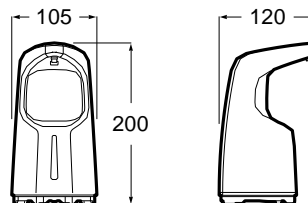

Public

Soap or hydroalcoholic gel dispenser with sensor.

General technical data

Countertop soap or hydroalcoholic gel dispenser with sensor. Powered by four 1.5V LR6 (AA) batteries. ABS. 450 ml. White
Ref. A818019009
106,00 €

• Installation:	Countertop
• Material:	ABS
• Capacity:	450 ml
• Color:	White