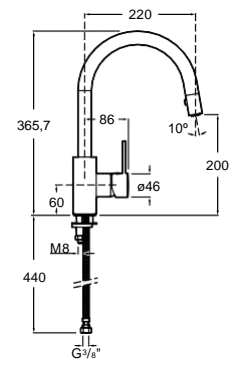

Targa

Single-lever kitchen sink mixer

Single-lever kitchen sink mixer with retractable swivel spout, aerator and flexible supply hoses. Chrome.
Ref. A5A8160C00
329,00 €