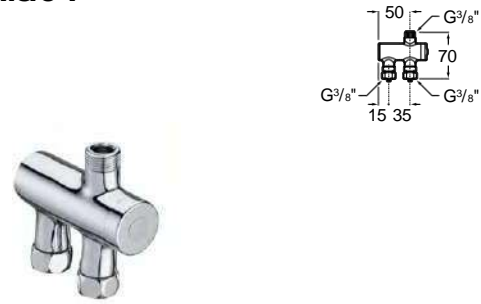

Basin faucets / Thermostatic Micro-T*

Thermostatic Micro-T Premixed water. Chrome.
Ref. A5A0179C00
185,00 €