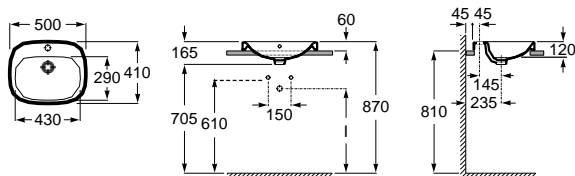

K (siphon)	
530	Totem / Minimal
610	Bottle

Dimensions
in mm.

Prices in EUR without VAT.
The present pricelist cancels the previous one.

*Product on request

Replace (..) in the product reference with the
code of the chosen finish.