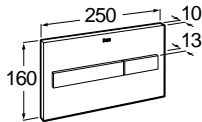

PL7.A

Plate PL7.A Dual
Operating plate
Matt White
Ref. A890188207
41,10 €

Plate PL7.A Dual
Operating plate
Matt Black
Ref. A890188206
41,10 €