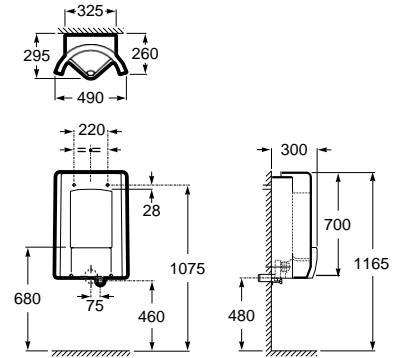

Urinals

Site*

Top inlet urinal
Ref. A359607000
483,00 €