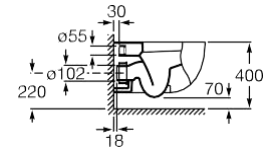

Wall-hung WC

560 mm length
Wall-hung WC
Ref. A346247..0
White
288,00 €

SUPRALIT® seat and cover with soft-closing system, metal hinges, Easy Remove
Ref. A8012A2..B
White
132,00 €

SUPRALIT® seat and cover with metal hinges
Ref. A8012A0..B
White
84,00 €

SLIM seat and cover with soft-closing system
Ref. A801D12..3
White
93,30 €