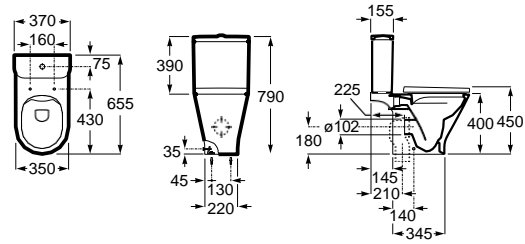

The Gap

Close-coupled WC Round, Rimless

RIMLESS

COMPATIBLE

4,5/3L

655 mm length

Close-coupled WC Round,
Rimless with dual outlet
Ref. A3420N8..0
White
252,00 €

Dual flush 4,5/3L WC
cistern with bottom inlet
Ref. A3410N0..0
White
213,00 €

Dual flush 4,5/3L WC
cistern with side inlet
Ref. A3410N1..0
White
213,00 €

SUPRALIT® seat and cover with
soft-closing system, metal hinges,
Easy Remove
Ref. A801D12..1
White
116,00 €

SUPRALIT® seat and
cover with metal hinges,
Easy Remove
Ref. A801D10..1
White
58,40 €

SLIM seat and cover
with soft-closing
system
Ref. A801D12..3
White
93,30 €