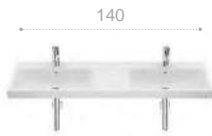

Product range

Wall-hung basin