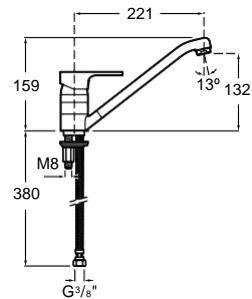

Anara / L20

Anara single-lever kitchen sink mixer

Single-lever kitchen sink mixer with high swivel spout, aerator and flexible supply hoses. Cold start. Chrome.
Ref. A5A841BC0K
199,00 €

L20 single-lever kitchen sink mixer

Single-lever kitchen sink mixer with high swivel spout, aerator and flexible supply hoses. Cold start. Chrome.
Ref. A5A8409C00
141,00 €

L20 single-lever kitchen sink mixer

Single-lever kitchen sink mixer with low swivel spout, aerator and flexible supply hoses. Cold start. Chrome.
Ref. A5A8909C00
165,00 €

L20 single-lever kitchen sink mixer

Single-lever kitchen sink mixer with low swivel spout, aerator and flexible supply hoses. Chrome.
Ref. A5A7609C00
128,00 €