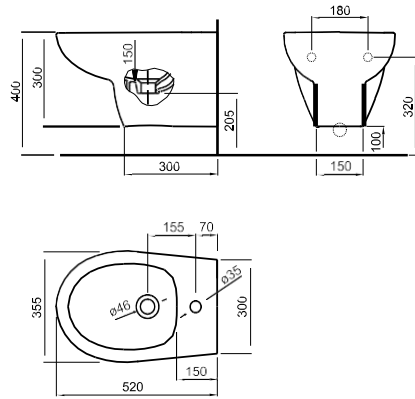

Replace (..) in the product reference with the code of the chosen finish.

Wall-hung bidet

520 mm length
Wall-hung bidet
Ref. A355198..0
White
69,10 €

Pack - Horizontal outlet

Single floorstanding WC, horizontal outlet with high plastic cistern with, seat and cover, termoplast in a box
Ref. A34P197000
White
133,00 €