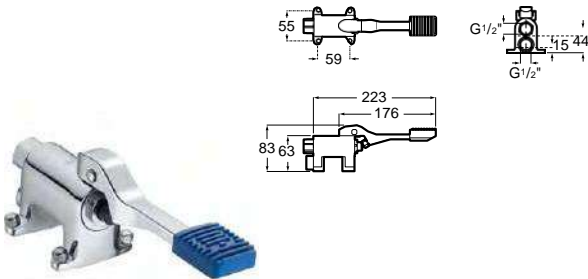

Foot controlling pedal, one water

Foot pedal, self-closing, one water. Floor-mounted.
Ref. A505127800
196,00 €