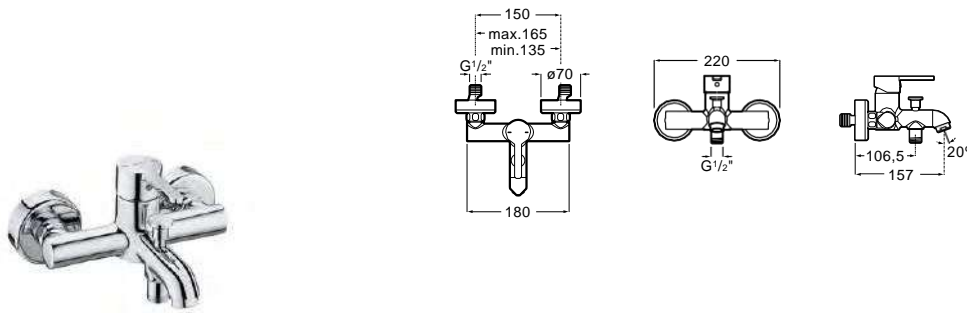

Single-lever bath-shower mixer with automatic diverter.
 Chrome.
 Ref. A5A028AC0K
 132,00 €

Wall-mounted shower mixer

Single-lever shower mixer with handshower, 1.50 m flexible hose and swivel shower bracket.
 Chrome.
 Ref. A5A2A8AC0K
 118,00 €