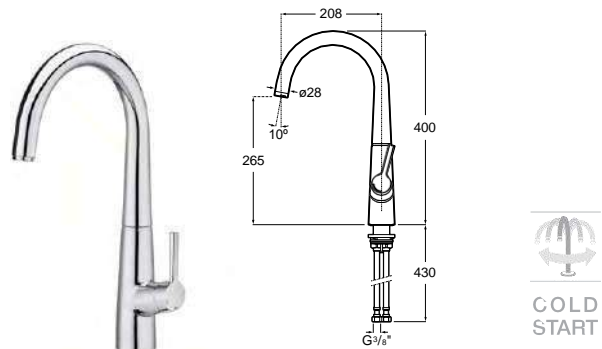

Syra single-lever kitchen sink mixer*

Kitchen sink mixer with swivel spout and flexible supply hoses.
Cold start. Chromed
Ref. A5A842AC00
452,00 €