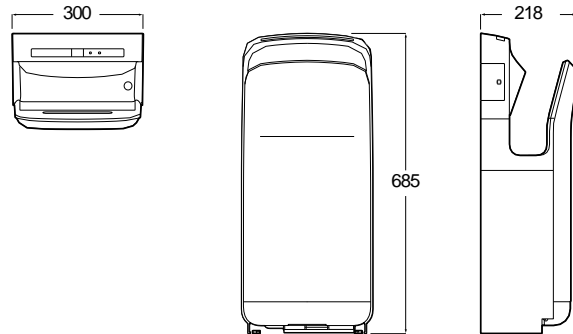

Public

Soap or hydroalcoholic gel dispenser with sensor.

General technical data

Wall-mounted high-speed hand dryer with sensor. HEPA antibacterial filter (eliminates approximately 99.97% of bacteria). Mains operated at 230V. ABS. White
Ref. A817419001
792,00 €

• Installation:	Wall-hung	• Air volume:	59 l/s
• Material:	ABS	• Sound power:	73 dBa
• Color:	White	• Voltage:	220-240 V
• Air speed:	90 m/s (adjustable)	• Hot air temperature:	20-40 °C (adjustable)
• Motor:	700 W	• Automatic shutoff:	2-3 seconds
• Power:	2,000 W	• LED:	Blue
• Motor type:	DC brushless	• Drying time:	7-10 seconds
• Frequency:	50 Hz/60 Hz	• Safety shutoff:	25 seconds
• Power at stand by:	<math>\leq 1\text{ W}</math>	• Capacity:	Removable 1,000 ml tank