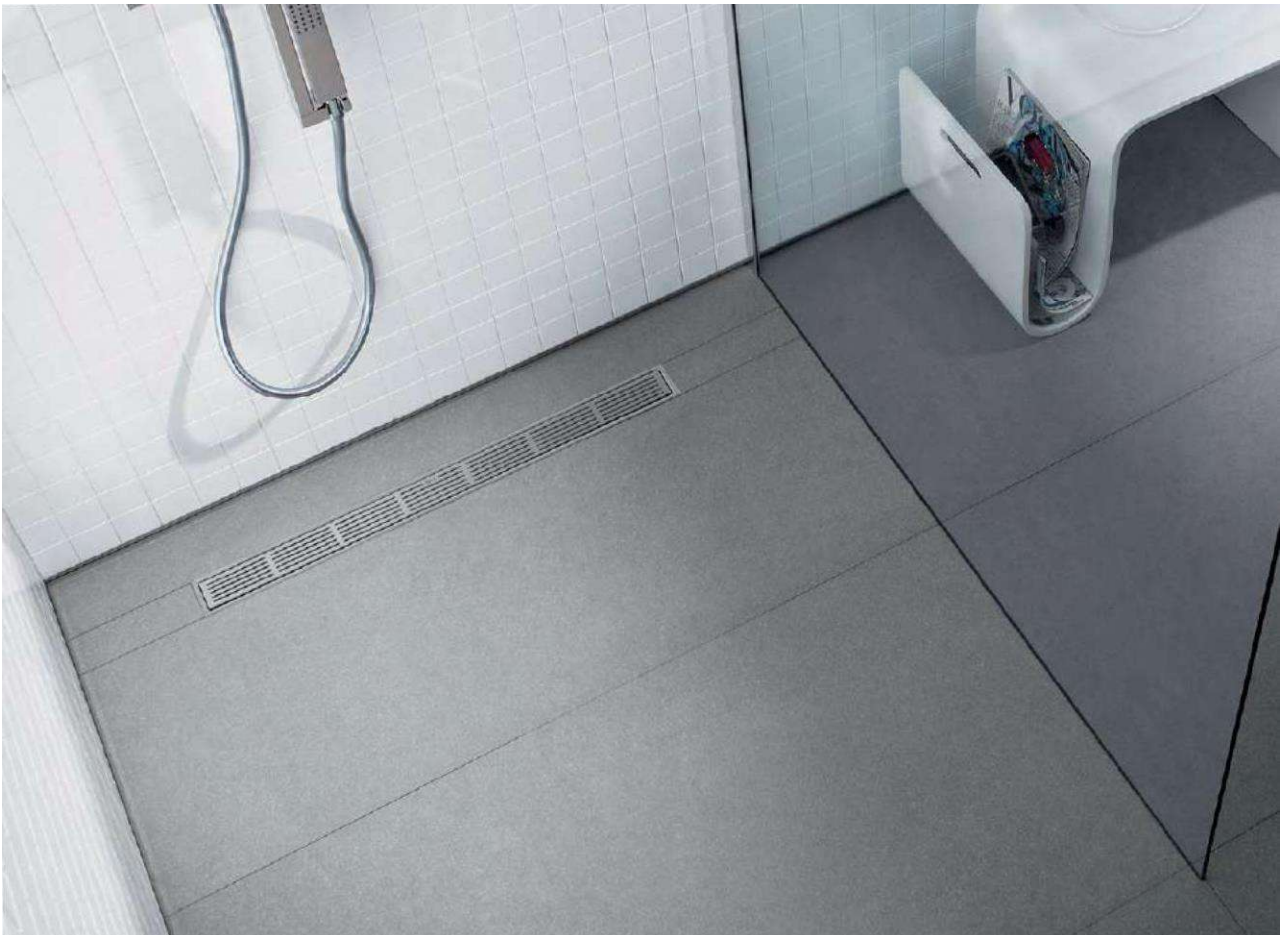

In-Drain waste systems

They are the best solution to achieve a shower area fully integrated into the bathroom space.

Enjoy the comfort of a shower without barriers and forget the usual steps is possible if you install a work tray made with flat ceramic, combined with a drain for showers at ground level.

Very comfortable

In-Drain systems create fully accessible and functional shower areas.

Dimensions
in mm.

Prices in EUR without VAT.
The present pricelist cancels the previous one.