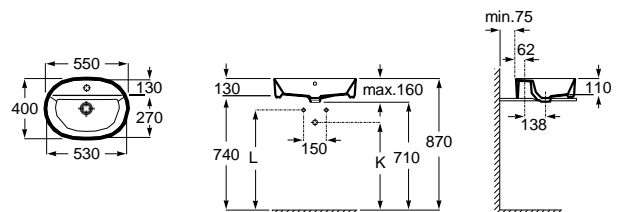

The Gap

550 x 400 mm
Over countertop basin
Ref. A3270Y0..0
White
156,00 €