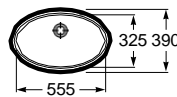

Grand Berna

620 x 390 mm
Built-in basin
with fixing kit,
enameled on both sides
Ref. A327899..0
White
154,00 €