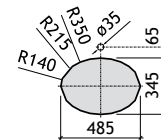

Berna

560 x 420 mm
Built-in basin
with fixing kit
Ref. A327871..1
White
129,00 €