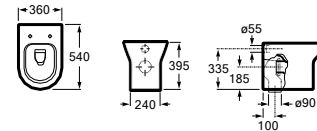

Floorstanding WC, back to wall

BTW

540 mm

Single floorstanding BTW WC for built-in or high level cistern, with dual outlet
Ref. A347615000
White
223,00 €

SLIM, Soft-closing seat and cover
Ref. A801C4200U
White
89,30 €

Soft-closing seat and cover
Ref. A80164A004
White
94,80 €

Seat and cover
Ref. A801640004
White
66,10 €