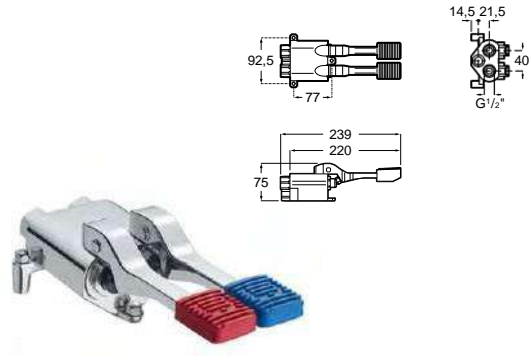

Foot controlling pedal

Foot pedal, self-closing mixer. Floor-mounted.
Ref. A505128600
288,00 €