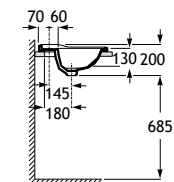

Drop-in basins

Beyond*

00 62 63 64 65 66

585 x 450 mm
Basin FINECERAMIC®
Includes universal waste with ceramic plug ø72 mm.
Ref. A3270B6..0

White	Colour
417,00 €	501,00 €

450 x 450 mm
Basin FINECERAMIC®
Includes universal waste with ceramic plug ø72 mm.
Ref. A3270B7..0

White	Colour
338,00 €	405,00 €

FINE CERAMIC®

	K	L	M
Totem	530	610	150
Minimal	530	610	150
Bottle	610	640	150

Carmen

600 x 450 mm
Basin
with fixing kit.
With taphole
Ref. A3270A5000
White
198,00 €

	K	J
Totem	530	610
Minimal	530	610
Bottle	570	640

Inspira Square

00 62 63 64 65 66

550 x 370 mm
Basin FINECERAMIC®
Including universal waste with ceramic plug ø 72 mm.
Ref. A327534..0

White	Colour*
389,00 €	468,00 €

370 x 370 mm
Basin FINECERAMIC®
Including universal waste with ceramic plug ø 72 mm.
Ref. A32753R..0

White	Colour*
308,00 €	382,00 €

FINE CERAMIC®

Trap	K	J
Totem	530	610
Minimal	530	610
Bottle	570	640