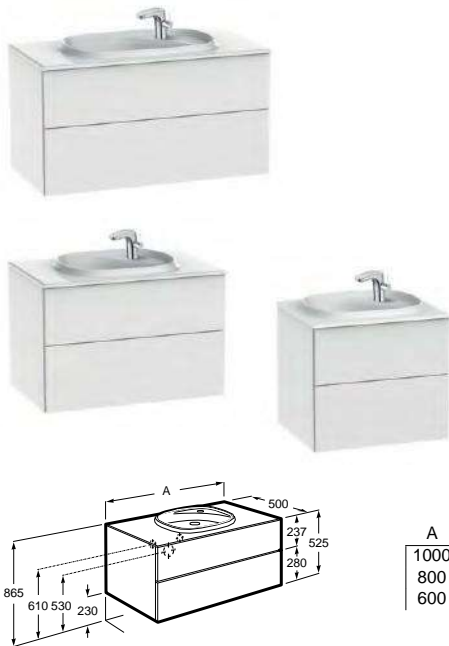

Unik

Includes base unit and basin. The basin is always supplied in white finish.

402 806

2 drawers and porcelain washbasin

1000 mm*

Ref. A851358806 (glossy white) - 1 800,00 €
Ref. A851358402 (textured city oak) - 1 800,00 €

Base Unit	Washbasin
A857146XXX	A3270BA000

800 mm*

Ref. A851357806 (glossy white) - 1 617,00 €
Ref. A851357402 (textured oak city) - 1 558,00 €

Base Unit	Washbasin
A857145XXX	A3270BB000

600 mm*

Ref. A851356806 (glossy white) - 1 509,00 €
Ref. A851356402 (textured city oak) - 1 509,00 €

Base Unit	Washbasin
A857144XXX	A3270BC000