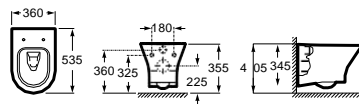

Wall-hung WC

535 mm

Wall-hung WC
Ref. A346640000

White
162,00 €

Soft-closing seat and cover
Ref. A80164A004
White
94,80 €

SLIM, Soft-closing seat and cover
Ref. A801C4200U
White
89,30 €

Wall-hung WC with nozzle
Ref. A34664T000
171,00 €

Seat and cover
Ref. A801640004
White
66,10 €

Dimensions in mm.

Prices in EUR without VAT.
The present pricelist cancels the previous one.