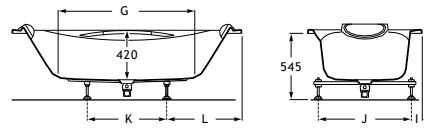

Baths / Acrylic

BeCool biplaza*

ACRYLIC