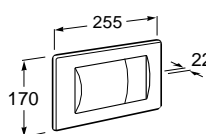

52-B Dual

Plate 52-B Dual
Operating plate
White
Ref. A8901150B0
20,70 €

Plate 52-B Dual
Operating plate
Chrome
Ref. A8901150B1
36,60 €

62-B Dual

Plate 62-B Dual
Operating plate
White
Ref. A8901160B0
20,70 €