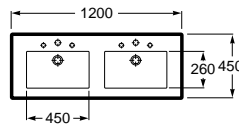

Prisma

1200 x 450 mm

Basin
with fixing kit
Ref. A327540000
White
442,00 €