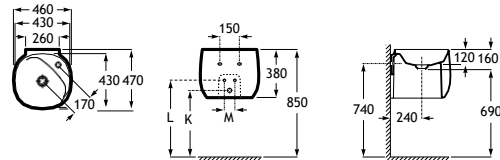

Wall-hung basins with integrated semi-pedestal

FINE CERAMIC®

- 00
- 62
- 63
- 64
- 65
- 66

460 x 470 x 380 mm

Basin FINECERAMIC®.

Includes universal waste with ceramic plug ø72 mm. Ref. A3270B1..0

White	Colour
761,00 €	914,00 €

	K	L	M
Totem	530	610	
Minimal			80
Bottle	610	550