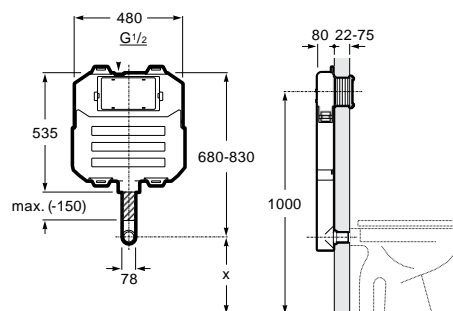

1. COMPACT
2. 6/3L
   - 4,5/3L
   - 4/2L

Concealed compact cistern with dual flush mechanism 6/3, 4,5/3 or 4/2 litres. With fixations and connecting tube. Minimum depth 80 mm.
Ref. A890080200
180,00 €