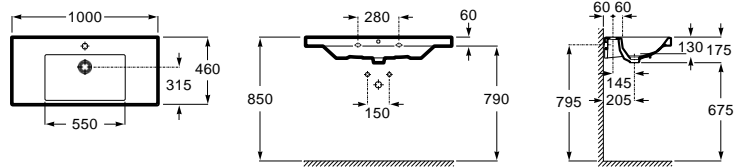

The Gap

Wall-hung basin, double

1400 x 460 mm
 Double bowl wall-hung basin with fixing kit
 Ref. A3270MU..0
 White
 337,00 €

Trap	K	L
Totem	530	610
Minimal		640
Bottle	570	

Wall-hung basin

1000 x 460 mm
 Wall-hung or vanity basin with fixing kit
 Ref. A3270MA..0
 White
 209,00 €