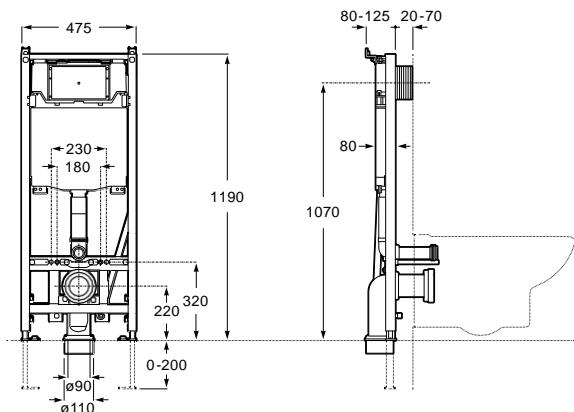

Duplo WC One Smart⁽¹⁾

6/3L

4,5/3L

4/2L

Built-in structure with compact dual-flush cistern, inlet flexible pipe for Smart Toilets, corrugated pipe and installation accessories. Minimum depth horizontal outlet: 80 mm. Minimum depth vertical outlet: 107/125 mm (DN90/DN100). Height 1,190 mm and elbow $\varnothing 90/\varnothing 110$. Axial distance of 180 and 230 mm. Recommended for the installation of wall-hung Inspira In-Wash[®]. Adjustable feet from 0-200 mm with braking system. Upper hydraulic connections. Ref. A890078020
296,00 €