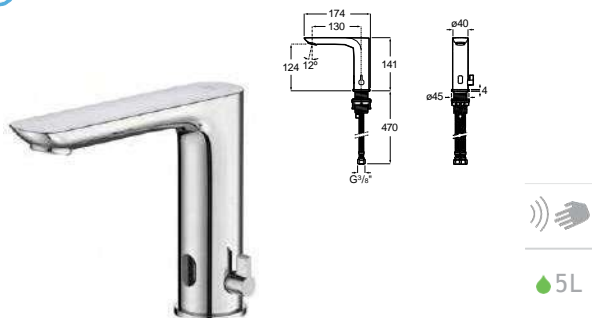

Electronic basin mixer Cala-E⁽²⁾

Electronic basin mixer with flexible supply hoses. Chromed.

Powered by 4 AA alkaline batteries (1.5V LRG).
Ref. A5A536EC00
423,00 €

Powered by mains connection (230)⁽¹⁾.
Ref. A5A556EC00
423,00 €