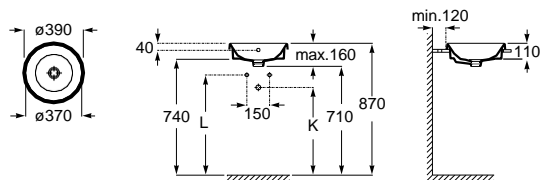

K (Trap)	L
Totem/Minimal	530	610
Bottle	610	640