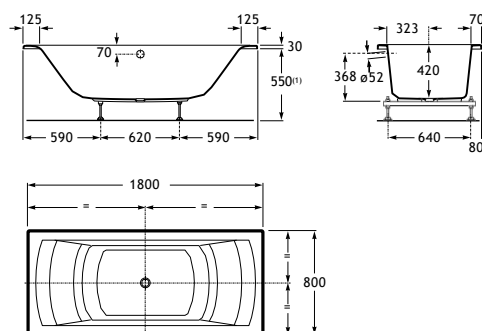

1800 x 800
Acrylic bath

	Massage	Capacity	White
Ref. A248163000	Without massage	223 L	741,00 €
Ref. A24F061000	Headrests included		
Ref. A248213001	Siphon ø 52		130,00 €
	Feet included		

Compatible panels on page 478