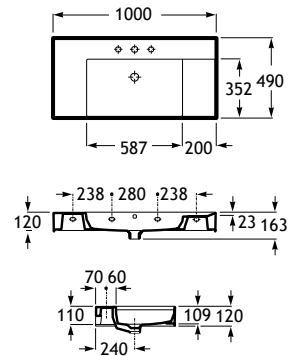

FINE CERAMIC

00 62 63 64 65 66

800 x 490 mm
Basin FINECERAMIC®
with fixing kit
Ref. A32752B..0

White	Colour*
611,00 €	734,00 €