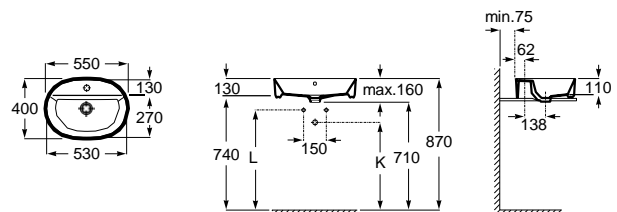

Over countertop basin

550 x 400 mm
Over countertop basin
Ref. A3270Y0..0
White
156,00 €