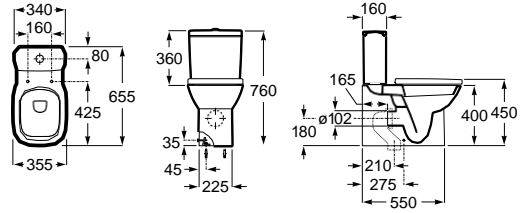

4,5/3L

SUPRALIT® seat and cover with soft-closing system, metal hinges
Ref. A8019D2..B
White
69,90 €

Seat and cover with soft-closing system, metal hinges
Ref. A8019D2..4
White
64,50 €

SLIM seat and cover with soft-closing system
Ref. A8019D2..5
White
73,90 €

Seat and cover with metal hinges
Ref. A8019D0..4
White
36,40 €

655 mm length

Close-coupled WC, dual outlet
Ref. A34299B..U
White
157,00 €

Dual flush 4,5/3L WC cistern with side inlet
Ref. A341992..0
White
96,00 €

Dual flush 4,5/3L WC cistern with bottom inlet
Ref. A341993..0
White
96,00 €