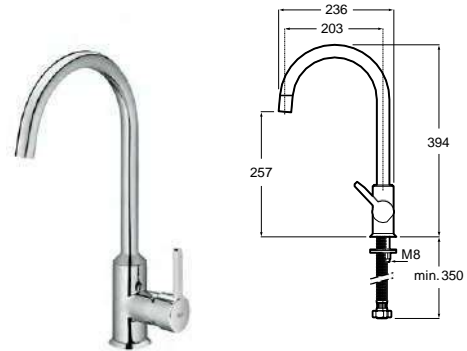

Single-lever kitchen sink mixer