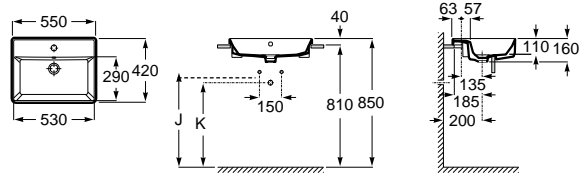

Trap	K	J
Totem/Minimal	530	610
Bottle	570	640