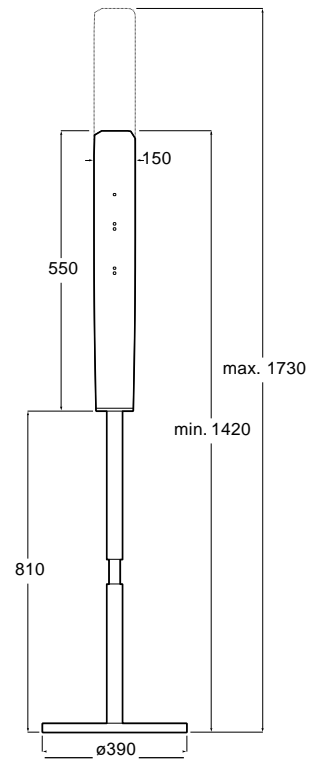

Public

Hygiene station

Hygiene station:
Extensible base for soap/hydroalcoholic gel
dispenser. Metal and plastic. Black
Ref. A818015000
79,90 €

Compatible with Public dispensers
(not included):

A818011000

A818012009

General technical data

- Height: **Min. 1420 mm - Max. 1730 mm**
- Material: **Metal and plastic**
- Color: **Black**