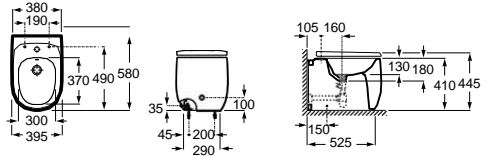

White	Colour
1 355,00 €	1 627,00 €

White	Colour
205,00 €	245,00 €

Bidet

BTW

- 00
- 62
- 63
- 64
- 65
- 66

580 mm length

Back to wall bidet with fixing kit Ref. A3570B8..0

SUPRALIT® cover with soft-closing system, metal hinges, Easy Remove Ref. A806B82..B