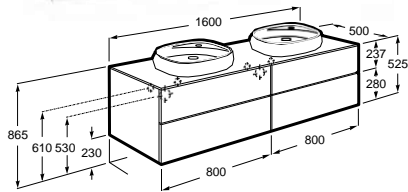

Base unit for countertop basins Beyond⁽¹⁾

402 806

4 drawers

1600 mm*

For washbasins 585 mm

Ref. A851407806 (glossy white) - 4 426,00 €

Ref. A851407402 (textured city oak) - 4 307,00 €

Base Unit	Countertop
A857145XX X	A857263432
A857145XX X	

2 drawers

1200 mm*

For washbasin 585 mm. Right.

Ref. A851401806 (white glossy) - 3 379,00 €

Ref. A851401402 (textured city oak) - 3 319,00 €

Base Unit	Countertop
A857145XX X	A857249432
A857147XX X	

1200 mm*

For washbasin 585 mm. Left.

Ref. A851400806 (white glossy) - 3 379,00 €

Ref. A851400402 (textured city oak) - 3 319,00 €

Base Unit	Countertop
A857145XX X	A857248432
A857147XX X	

⁽¹⁾ The washbasin is ordered separately