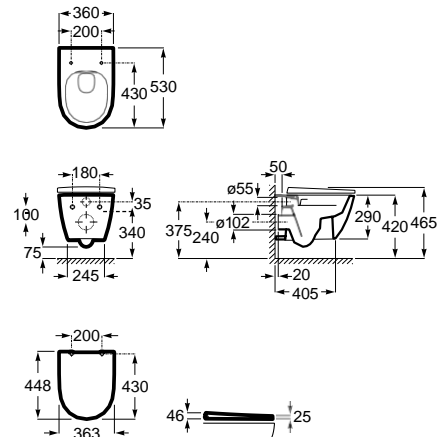

Wall-hung WC, Rimless⁽¹⁾

N

RIMLESS

00 62 S0

530 mm length
Wall-hung WC,
Rimless
Ref. A346687..0

SUPRALIT® seat and cover with soft-closing system, metal hinges, Easy Remove.
Ref. A801E12..1

White	Matt White*	Supraglaze®*
301,00 €	362,00 €	381,00 €

White	Matt White*
121,00 €	144,0 €