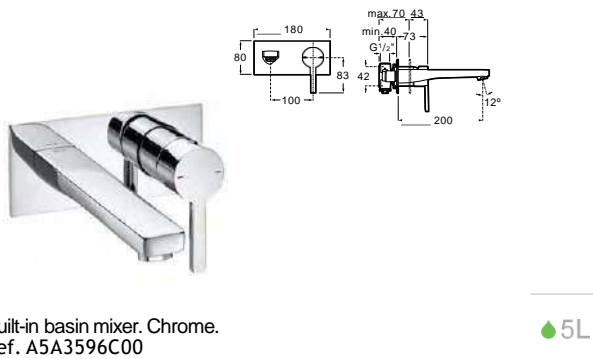

Bidet mixer

Single-lever bidet mixer with swivel flow regulator and flexible supply hoses
Everlux.
Ref. A5A6A96..0*
245,00 €

CN RG NM

Built-in basin mixer

Built-in basin mixer. Chrome.
Ref. A5A3596C00
171,00 €