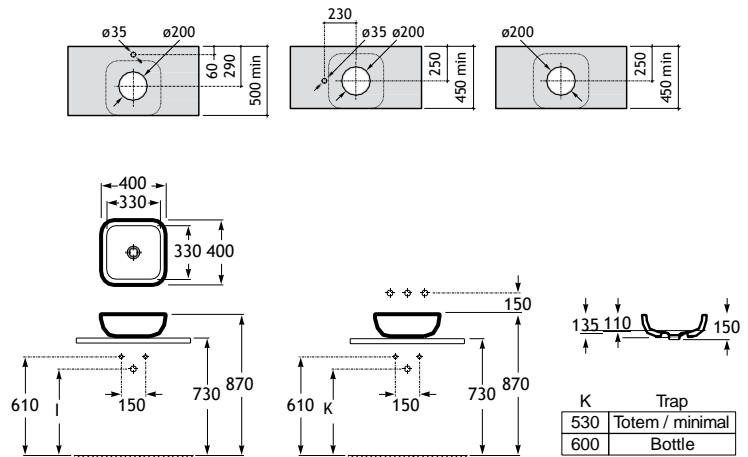

Urbi 1

ø 450 mm
Over countertop basin
Ref. A327225..0
White
243,00 €

Khroma

400 x 400 mm
Over countertop basin
Ref. A327654000
White
266,00 €

Diverta

600 x 440 mm
Over countertop basin
Glazed on 4 sides
Ref. A32711G000
White
253,00 €

Dimensions in mm. Prices in EUR without VAT. The present pricelist cancels the previous one.

Replace (..) in the product reference with the code of the chosen finish.