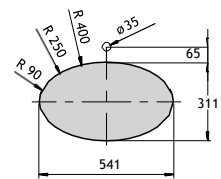

Grand Berna

620 x 390 mm
Built-in basin
with fixing kit,
enameled on both sides
Ref. A327899..0
White
154,00 €