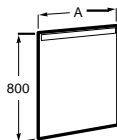

Eidos*

LED mirror

1200 mm Ref. A812358000 405,00 €	900 mm Ref. A812360000 297,00 €	600 mm Ref. A812355000 221,00 €
1100 mm Ref. A812361000 370,00 €	800 mm Ref. A812356000 257,00 €	500 mm Ref. A812354000 203,00 €
1000 mm Ref. A812357000 333,00 €	700 mm Ref. A812359000 239,00 €