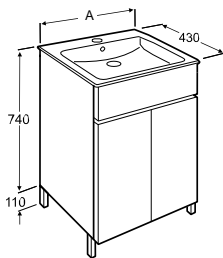

Unik Cube

Includes base unit with 2 doors and basin.

A
650
550

Optional: set of legs, 110 mm
Ref. A816818339
13,40 €

Base with 2 drawers and washbasin

650mm

Ref. A851194806 (glossy white) - 287,00 €

Base Unit	Washbasin
A857052806	A325003000

550mm

Ref. A851193806 (glossy white) - 271,00 €

Base Unit	Washbasin
A857051806	A325004000