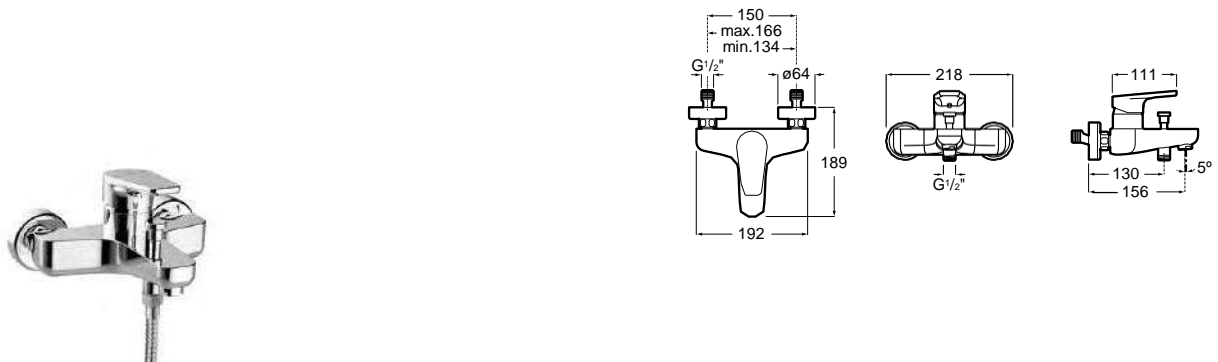

Wall-mounted bath-shower mixer

Single-lever bath-shower mixer with automatic diverter.
Chrome.
Ref. A5A021BC0K
158,00 €