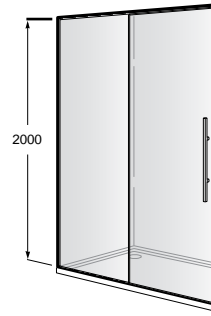

Shower enclosures / Brisa

Brisa L2-E*⁽¹⁾

Built-in front shower screen with 1 sliding door and 1 fixed door.

To be installed between walls.

Height 2000 mm.

N

References	Dimensions (A)	Dimensions mounting Min-Max (A)	Minimum opening (B)	Clear Glass
				Black Matt profile
AM34312016M	1200	1160-1210	485	862,00 €
AM34313016M	1300	1260-1310	485	887,00 €
AM34314016M	1400	1360-1410	585	953,00 €