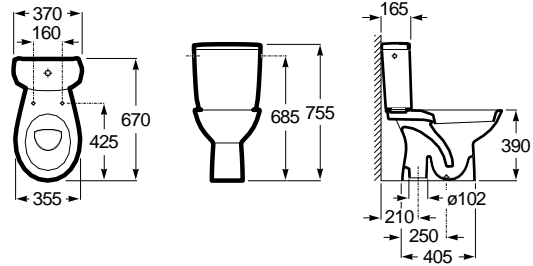

Close-coupled WC

6/3L

Close-coupled WC in a box, vertical outlet with dual flush 6/3L cistern with side inlet and seat and cover, Termoplast Ref. A34S196..0 White 138,00 €

Close-coupled WC in a box, vertical outlet with dual flush 6/3L cistern with side inlet and soft-closing seat and cover, Termoplast Ref. A34S196..2 White 160,00 €

Close-coupled WC in a box, vertical outlet with dual flush 6/3L cistern with bottom inlet and SLIM soft-closing seat and cover, Ref. A34S190..0 White 163,00 €