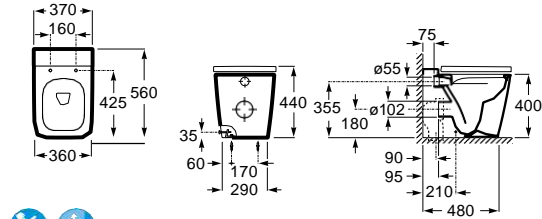

Single floorstanding WC, for built-in, high cistern or fluxor, Rimless

BTW
RIMLESS®

00 62 63 64 65 66

560 mm length

Back to wall single floorstanding WC for built-in, high cistern or fluxor, Rimless
Ref. A347537..0

White	Colour*
461,00 €	554,00 €

SUPRALIT® seat and cover with soft-closing system, metal hinges, Easy Remove
Ref. A801532..B

White	Colour*
98,50 €	98,50 €