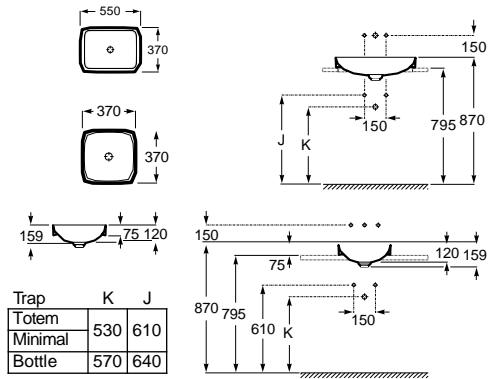

Drop-in basins Inspira Square

550 x 370 x 75 mm
Basin FINECERAMIC®
Including universal waste with ceramic
plug ø 72 mm.
Ref. A327534..0

White	Colour*
389,00 €	468,00 €

370 x 370 x 75 mm
Basin FINECERAMIC®
Including universal waste with ceramic
plug ø 72 mm.
Ref. A32753R..0

White	Colour*
308,00 €	382,00 €

00 62 63 64 65 66

FINE CERAMIC®

Drop-in basins Inspira Soft

550 x 370 x 75 mm
Basin FINECERAMIC®
Including universal waste with ceramic
plug ø 72 mm.
Ref. A327504..0

White	Colour*
289,00 €	347,00 €

370 x 370 x 75 mm
Basin FINECERAMIC®
Including universal waste with ceramic
plug ø 72 mm.
Ref. A32750R..0

White	Colour*
286,00 €	347,00 €

00 62 63 64 65 66

FINE CERAMIC®

Drop-in basins Inspira Round

550 x 370 x 75 mm
Basin FINECERAMIC®
Including universal waste with ceramic
plug ø 72 mm.
Ref. A327527..0

White	Colour*
289,00 €	347,00 €

ø 370 x 75 mm
Basin FINECERAMIC®
Including universal waste with ceramic
plug ø 72 mm.
Ref. A32752R..0

White	Colour*
275,00 €	336,00 €

00 62 63 64 65 66

FINE CERAMIC®

Built-in basins Inspira*

605 x 390 mm*
Basin
with fixing kit
Ref. A327535..0

White	Colour*
578,00 €	693,00 €

495 x 390 mm*
Basin
with fixing kit
Ref. A327536..0

White	Colour*
417,00 €	503,00 €

00 62 63 64 65 66

FINE CERAMIC®

Dimensions in mm.

Prices in EUR without VAT. The present pricelist cancels the previous one.

*Product on request

Replace (..) in the product reference with the code of the chosen finish.