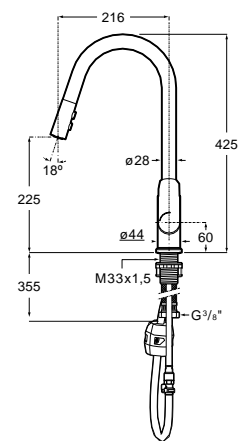

Single-lever kitchen sink mixer

(N)

Single-lever kitchen sink mixer pull-down with aerator and flexible supply hoses. Chromed.
Ref. A5A816EC00
200,00 €