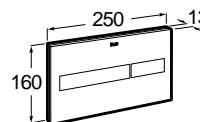

Plate PL7 Dual
Operating plate
Matt black
Ref. A890088206
41,80 €

Plate PL7 Dual
Operating plate
Black Glass
Ref. A890088308
71,20 €