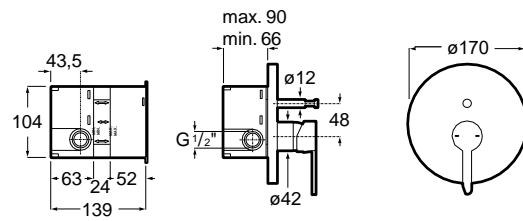

Built-in bath-shower mixer