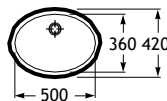

Berna

560 x 420 mm
Built-in basin
with fixing kit
Ref. A327871..1
White
129,00 €