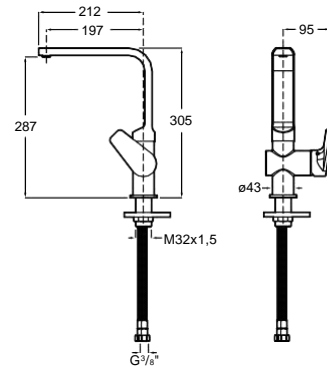

Anara / L20

Anara single-lever kitchen sink mixer

Single-lever kitchen sink mixer with high swivel spout, aerator and flexible supply hoses. Cold start. Chrome.
Ref. A5A841BC0K
199,00 €

L20 single-lever kitchen sink mixer

Single-lever kitchen sink mixer with high swivel spout, aerator and flexible supply hoses. Cold start. Chrome.
Ref. A5A8409C00
141,00 €

L20 single-lever kitchen sink mixer

Single-lever kitchen sink mixer with low swivel spout, aerator and flexible supply hoses. Cold start. Chrome.
Ref. A5A8909C00
165,00 €

L20 single-lever kitchen sink mixer

Single-lever kitchen sink mixer with low swivel spout, aerator and flexible supply hoses. Chrome.
Ref. A5A7609C00
128,00 €