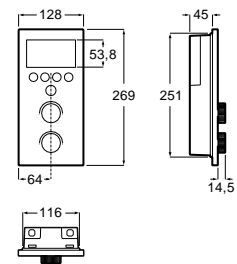

Smart Shower

Installation system included
Ref. A5A104AC00
2 192,00 €