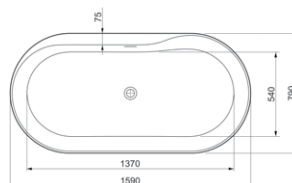

Baths / Stonex®

Ariane*

STONEX®

1650 x 750
Stonex® bath. Includes waste drain (ø 52 mm) and integrated overflow

Ref. A248470..0	Massage Without massage	Capacity 240 L	White	Colour
			3 094,00 €	3 559,00 €

Raina*

STONEX®

1590 x 790
Stonex® bath. Includes waste drain (ø 52 mm) and integrated overflow

Ref. A248466..0	Massage Without massage	Capacity 318 L	White	Colour
			3 094,00 €	3 559,00 €

Dimensions in mm.

Prices in EUR without VAT. The present pricelist cancels the previous one.

*Product on request

Replace (..) in the product reference with the code of the chosen finish.