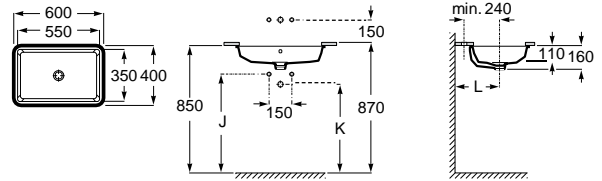

The Gap

Built-in basin ⁽¹⁾

600 x 400 mm
Built-in basin
Ref. A3270YF..0
White
176,00 €

Trap	K	J	L
Totem/Minimal	530	610	300-340
Bottle	570	640	240-290