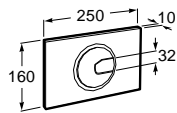

Operating plates for **Duplo and Basic WC** cisterns

PL1Dual

PL2 Dual

PL3 antivandal*

PL4 Dual