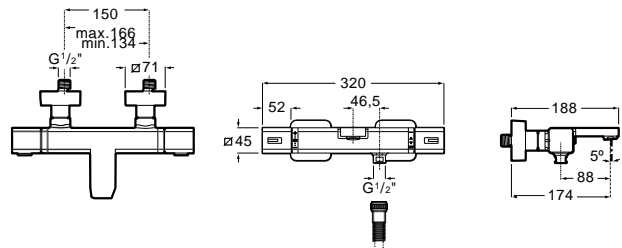

T-2000*/T-1000 Square*

Wall-mounted thermostatic shower mixer T-2000*

Wall-mounted thermostatic shower mixer with tempered glass shelf.

Chrome

Ref. A5A2A88C00

666,00 €

Wall-mounted thermostatic bath-shower mixer T-1000 Square

Wall-mounted thermostatic bath-shower mixer

Chrome

Ref. A5A121AC00

461,00 €

Built-in thermostatic bath-shower mixer T-1000 Square

Built-in bath-shower mixer with diverter-flow regulator.

Chrome

Ref. A5A0C1AC00

536,00 €

To be completed with RocaBox Ref. A525869403

Built-in thermostatic bath or shower mixer T-1000 Square*

Built-in thermostatic bath or shower mixer.

Chrome

Ref. A5A2C1AC00

490,00 €

To be completed with RocaBox Ref. A525869403