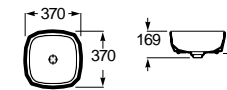

White	Colour ⁽¹⁾
282,00 €	347,00 €

FINE CERAMIC

Trap	K
Totem	530
Minimal	530
Bottle	570

Over countertop basins Inspira Round

00 62 63 64 65 66

500 x 370 mm
Basin FINECERAMIC®
Including universal waste with ceramic plug ø 72 mm.
Ref. A327520..0