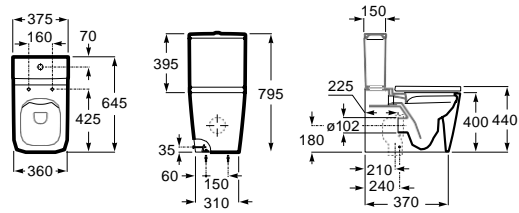

SUPRALIT® seat and cover with soft-closing system, metal hinges, Easy Remove
Ref. A801532..B

White	Colour*
98,50 €	98,50 €