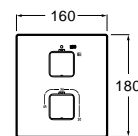

Built-in thermostatic bath or shower mixer T-1000 Square*

Built-in thermostatic bath or shower mixer.

Chrome

Ref. A5A2C1AC00

490,00 €

To be completed with RocaBox Ref. A525869403