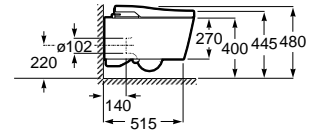

585 mm length

In-Wash®- Rimless back to wall smart toilet with integrated tank. Seat and cover with washing and drying function included. Needs power supply. Ref. A803094001
3 617,00 €

Recommended installation with Concealed supporting frame for toilet and bidet (A822091001)
145,00 €