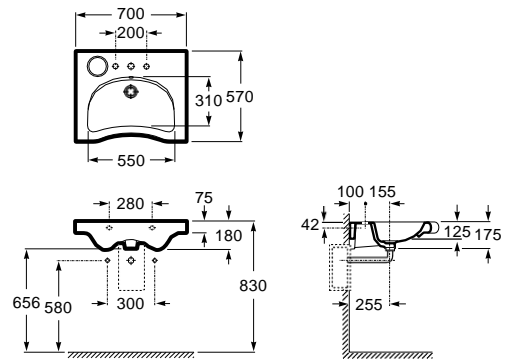

Reduced mobility basin*

700 x 570 mm
Basin
with fixing kit
Ref. A32724H..0
White
237,00 €