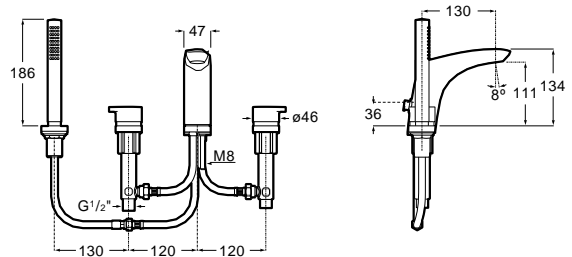

Twin lever bath-shower mixer

Deck-mounted bath-shower mixer with central spout, hand shower and 1,30 m flexible hose.
Chrome.
Ref. A5A183AC00
737,00 €

Built-in bath-shower mixer

Single-lever built-in bath-shower mixer with an automatic diverter. Chrome.
To be completed with RocaBox ref. A525869403
Ref. A5A0B3AC00
268,00 €

Single-lever built-in bath-shower mixer with an automatic diverter. Everlux.
To be completed with RocaBox ref. A525869403
Ref. A5A0B3A..0
375,00 €