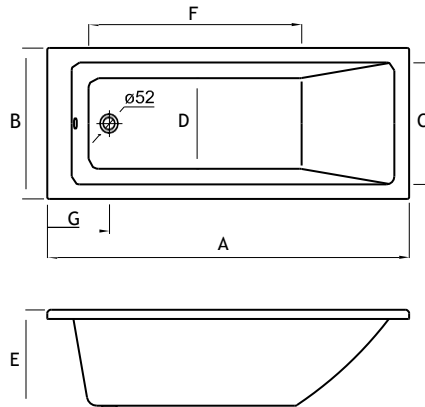

A	B	C	D	E	F	G
1800	800	670	490	450	1200	245
1700	750	610	440	450	1035	290
1700	700	560	390	460	1035	290

Acrylic bath

Dimensions	Massage	Capacity	White
1800 x 800	Ref. A248636000 Without massage	258 L	314,00 €
	Ref. A259131000 Front panel		88,30 €
	Ref. A259130000 Side panel		108,00 €
	Ref. A25P036000 Structure for bath		118,00 €
1700 x 750	Ref. A248400000 Without massage	206 L	300,00 €
	Ref. A259923000 Front panel		95,30 €
	Ref. A259927000 Side panel		105,00 €
1700 x 700	Ref. A248395000 Without massage	186 L	286,00 €
	Ref. A259923000 Front panel		95,30 €
	Ref. A259926000 Side panel		57,20 €
	Ref. A25F032000 Structure for bath		81,80 €
	Ref. A24F112000 Legs for bath		49,70 €
	Ref. A24L542000 Siphon		45,10 €

Mounting with legs is recommended for built-in installation. To install the bath with panels it is recommended to use structure for better stability of the bath.