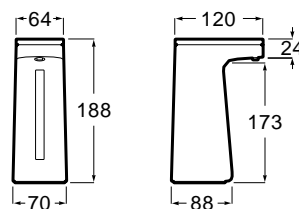

Public

Soap or hydroalcoholic gel dispenser with sensor.

General technical data

Soap or hydroalcoholic gel dispenser with sensor. Powered by four 1.5V LR6 (AA) batteries. ABS. 250 ml. White
Ref. A818013009
75,40 €

• Installation:	Countertop
• Material:	ABS
• Capacity:	250 ml
• Color:	White