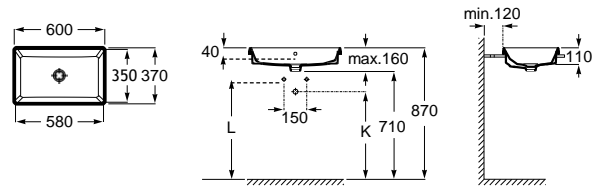

The Gap

600 x 370 mm
Drop-in basin
Ref. A3270Y8..0
White
164,00 €

	K (Trap)	L
Totem/Minimal	530	610
Bottle	610	640