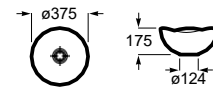

Inspira Round

White	Colour * (1)
331,00 €	405,00 €

00 62 63 64 65 66

White	Colour * (1)
294,00 €	358,00 €

FINE
CERAMIC

Ohtake

White	Colour
201,00 €	241,00 €

00 62 63 64 65 66

FINE
CERAMIC

Ohtake

White	Colour
193,00 €	232,00 €

00 62 63 64 65 66

FINE
CERAMIC