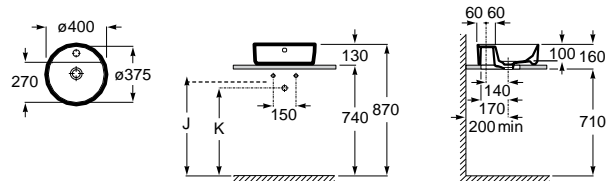

Over countertop basin

ø 400 mm
Over countertop basin
Ref. A3270MK..0
White
151,00 €