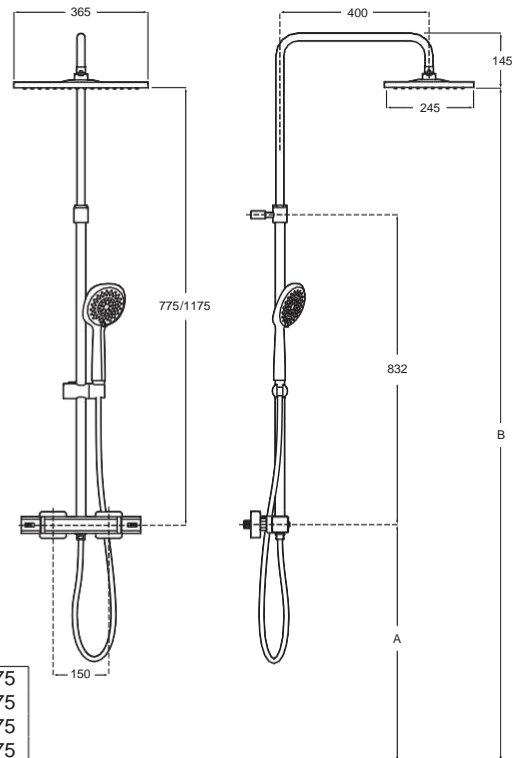

Level-T / Victoria-T Plus

Level-T telescopic thermostatic shower column

Telescopic thermostatic shower column with 365x245 mm shower-head, $\varnothing 130$ mm hand-shower with 3 functions, 1.75 m satin PVC flexible hose and height adjustable support bracket.
Chrome.
Ref. A5A201AC00
998,00 €