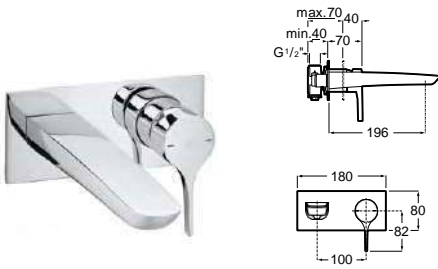

Built-in single-lever basin mixer

5L

Single-lever built-in basin mixer. Chrome. Ref. A5A353AC00 268,00 €

To be completed with built-in universal body. Ref. A525220603 77,90 €

5L

Single-lever built-in basin mixer. Everlux. Ref. A5A353A..0 375,00 €

To be completed with built-in universal body. Everlux. Ref. A5252206.. 96,60 €

CN RG NM