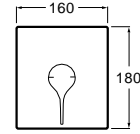

Single-lever built-in bath or shower mixer.
Everlux.
To be completed with RocaBox ref. A525869403
Ref. A5A2B3A..0
349,00 €