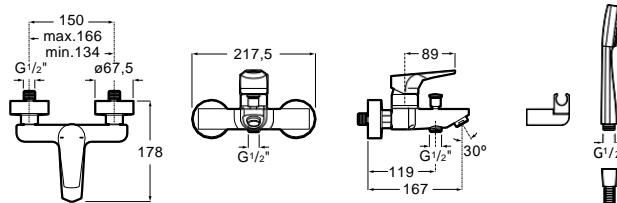

To be completed with Universal Box
 Ref. A525220603
 77,90 €

Bidet mixer

Single-lever bidet mixer with swivel aerator,
 pop-up waste and flexible supply hoses.
 Chrome.
 Ref. A5A6090C00
 137,00 €

Wall-mounted bath-shower mixer