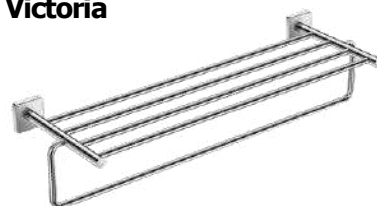

Hotel's Square⁽¹⁾

Towel rack with towel rail
Chrome*
Ref. A817611C00
224,00 €

Matt Black*
Ref. A817611C40
288,00 €

Victoria

Towel rack with towel rail
625 x 198 mm
Ref. A816660001
100,00 €

Cubica

Towel rack
Ref. A816825001
55,30 €