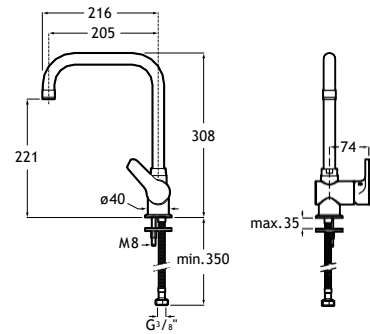

Arola

Single-lever kitchen sink mixer

Single-lever kitchen sink mixer with high swivel spout, aerator and flexible supply hoses.
Chrome.
Ref. A5A846AC0K
97,60 €