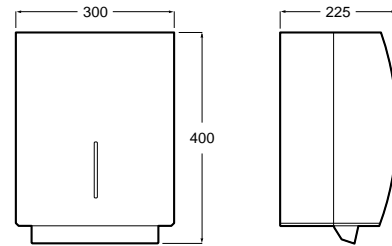

General technical data

• Installation:	Wall-hung
• Material:	Stainless steel AISI 304
• Paper roll size:	Ø 21 cm
• Paper type:	Perforated
• Paper length:	20-30-40 cm (adjustable)