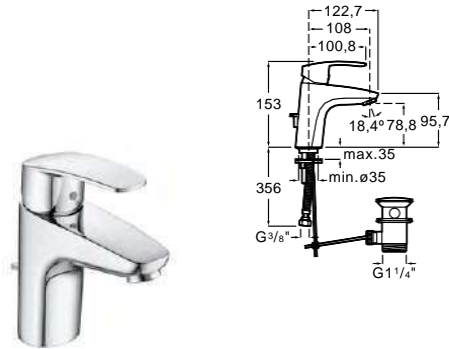

Monodin-N / Ceramic cartridge

Basin mixer

5L

COLD
START

Single-lever basin mixer. With aerator, pop-up waste and flexible supply hoses.
Cold Start. Chrome.
Ref. A5A3098C00
121,00 €