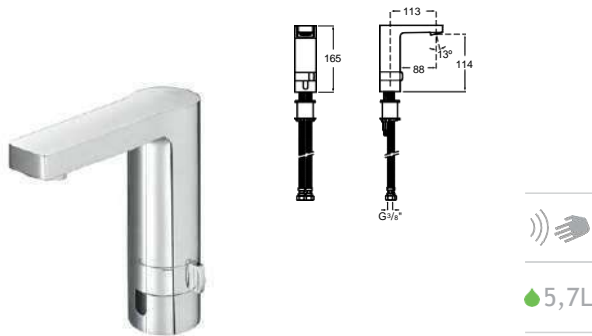

L90-E / Atlas-E / Cala-E / Electronic

Electronic basin mixer L90-E*

Electronic basin mixer with flow limiter and flexible supply hoses. Chromed.

Powered by 4 AA alkaline batteries (1.5V LRG).
Ref. A5A5301C00
648,00 €

Powered by mains connection (230)⁽¹⁾.
Ref. A5A5501C00
758,00 €