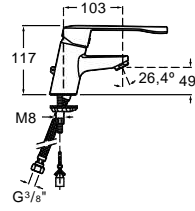

Victoria Pro