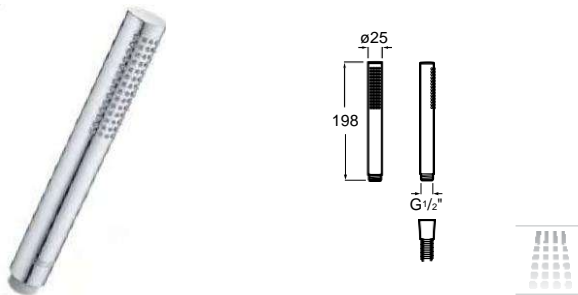

Hand shower Stella Stick Round

Hand shower.
1 function: Rain.
Chrome.
Ref. A5B9B61C00
27,10 €

Everlux.
Ref. A5B3750..0 **CN RG NM**
55,70 €