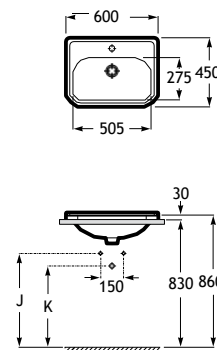

K	J
Totem	530	610
Minimal	530	610
Bottle	570	640