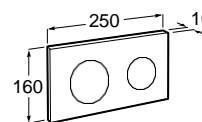

Plate PL10 Dual
Operating plate
Matt White
Ref. A890089207
58,90 €