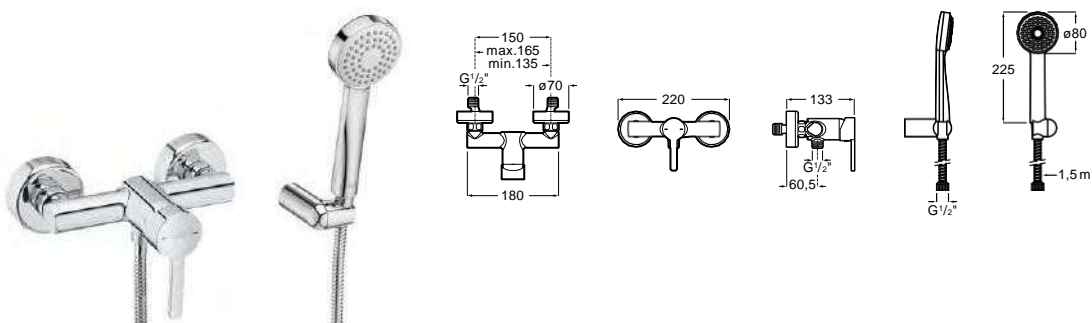

Single-lever bath-shower mixer with automatic diverter.
 Chrome.
 Ref. A5A028AC0K
 132,00 €

Wall-mounted shower mixer

Single-lever shower mixer with handshower, 1.50 m flexible hose and swivel shower bracket.
 Chrome.
 Ref. A5A2A8AC0K
 118,00 €