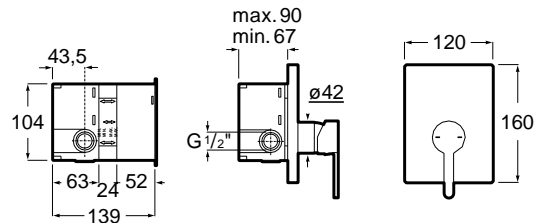

Built-in bath or shower mixer