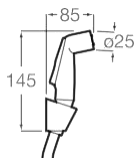

Shower kit bidet **Be Fresh**

Wall-mounted shower kit bidet

Bidet shower kit (1 outlet). Includes hand-shower, wall bracket and 1.2 m metallic flexible hose
Chrome.
Ref. A5B9130C00
29,00 €

Everlux. CN RG NM
Ref. A5B9130..0
95,80 €

Matt Black. NB N
Ref. A5B9130NB0⁽¹⁾
74,40 €