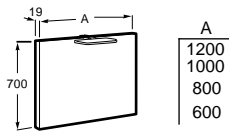

Victoria-N mirror

Does not include spotlight

1200 mm*
Ref. A812336406
140,00 €
1000 mm
Ref. A812335406
111,00 €
800 mm
Ref. A812333406
95,00 €
600 mm
Ref. A812331406
75,30 €