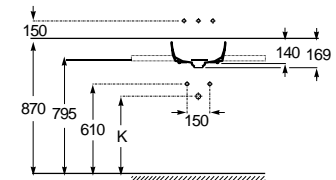

White	Colour ⁽¹⁾
282,00 €	347,00 €

FINE CERAMIC

Trap	K
Totem	530
Minimal	530
Bottle	570

Over countertop basins Inspira Round

00 62 63 64 65 66

500 x 370 mm
Basin FINECERAMIC®
Including universal waste with ceramic plug ø 72 mm.
Ref. A327520..0