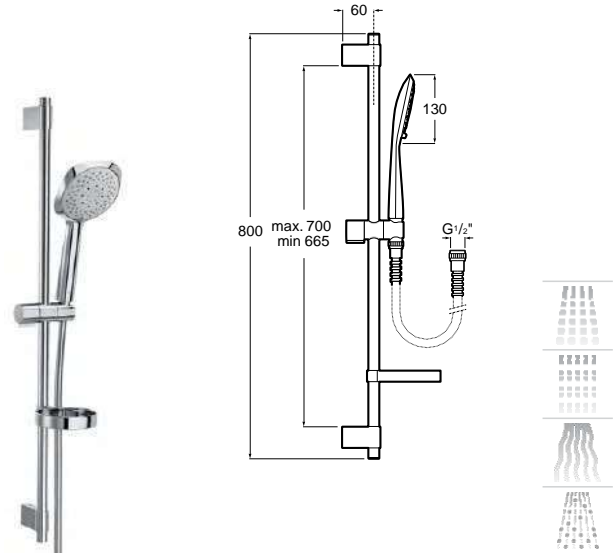

Shower kit Sensus Round 130/2, hand shower with 2 functions, slide bar 800 mm, soap dish and flexible hose satin 1,70 m. Chrome.
Ref. A5B9407C00
134,00 €

Shower kit **Sensus Square 130/4 and 130/2**

Shower kit Sensus Square 130/4, hand shower with 4 functions, slide bar 800 mm, soap dish and flexible hose satin 1,70 m. Chrome.
Ref. A5B1408C00
150,00 €