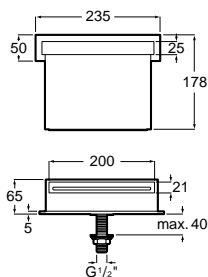

Bath spouts*

Deck-mounted spout FlowDream

Deck-mounted bath spout.
Chrome.
Ref. A5A0503C00
1 065,00 €

Wall-mounted spout FlowDream