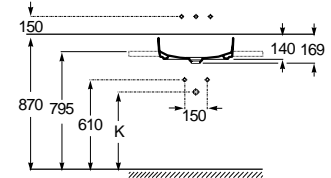

Trap	K
Totem	530
Minimal	530
Bottle	570