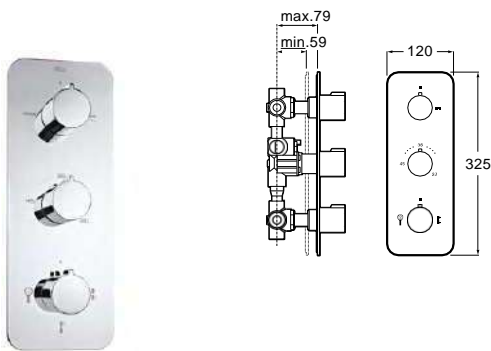

Built-in thermostatic mixer with 5-way diverter

Wall-mounted thermostatic mixer, 5-way diverter.
In stainless steel
Ref. A5A2978C00
1 158,00 €

Dimensions in mm.

Prices in EUR without VAT.
The present pricelist cancels the previous one.

*Product on request