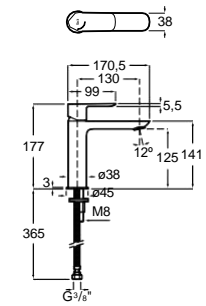

Basin mixer Mezzo

(N)

MEZZO

5L

COLD
START

Mezzo single-lever basin mixer with aerator, smooth body and flexible supply hoses.
Cold start. Chrome
Ref. A5A336EC00
118,00 €