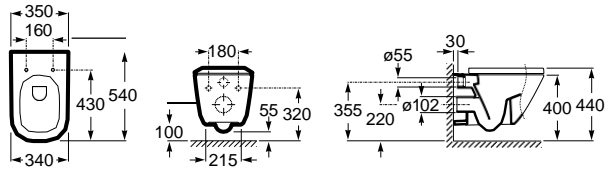

Wall-hung WC Square

540 mm length

Wall-hung WC
Ref. A346477..0
White
160,00 €

Seat and cover with soft-closing system with metal hinges
Ref. A801472..4 ⁽¹⁾
White
112,00 €

Seat and cover with metal hinges
Ref. A801470..4 ⁽¹⁾
White
62,50 €

SLIM seat and cover with soft-closing system
Ref. A801472..3
White
90,20 €

SUPRALIT® seat and cover with soft-closing system, metal hinges, Easy Remove
Ref. A801472..B ⁽²⁾
White
127,00 €

SUPRALIT® seat and cover with metal hinges, Easy Remove
Ref. A801470..B ⁽²⁾
White
90,80 €