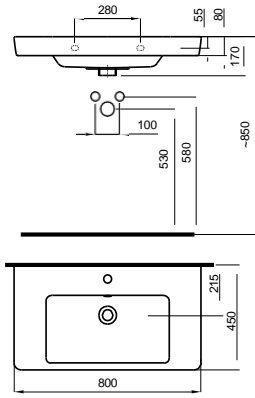

Caserta

800 x 450 mm
Basin with fixing kit
Ref. A3270J000
White
99,10 €

Pedestal
Ref. A3350J0000
White
58,30 €