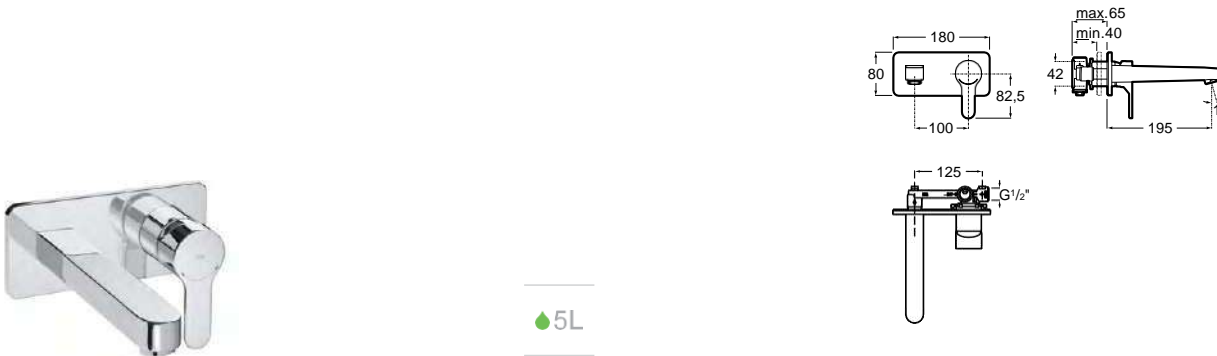

Built in basin mixer

5L

Built-in basin mixer. Chrome.
Ref. A5A3L09C00
138,00 €

To be completed with built-in universal body
Ref. A525220603
77,90 €

Dimensions in mm. Prices in EUR without VAT.
The present pricelist cancels the previous one.