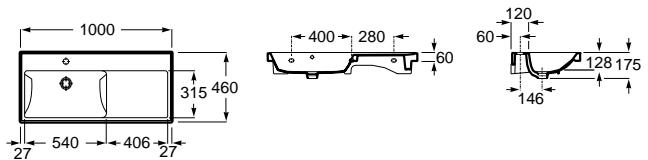

Wall-hung or vanity basin, asymmetric

1000 x 460 mm

Wall-hung or vanity basin with fixing kit

Ref. A3270MB..0

White

209,00 €