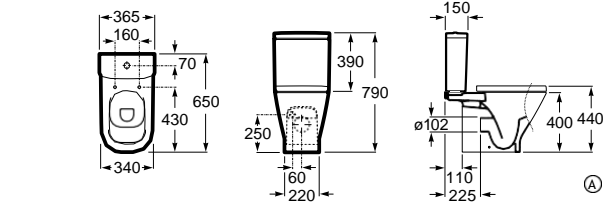

SUPRALIT® seat and
cover with soft-closing
system, metal hinges,
Easy Remove
Ref. A801472..B⁽²⁾
White
127,00 €

SUPRALIT® seat
and cover with
metal hinges,
Easy Remove
Ref. A801470..B⁽²⁾
White
90,80 €

Seat and cover with
soft-closing system
with metal hinges
Ref. A801472..4⁽¹⁾
White
112,00 €

Seat and cover
with metal hinges
Ref. A801470..4⁽¹⁾
White
62,50 €

SLIM seat and cover
with soft-closing system
Ref. A801472..3
White
90,20 €