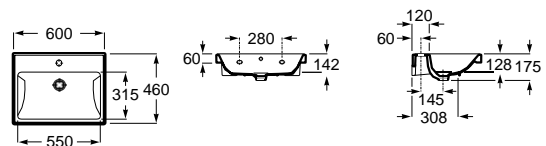

Dimensions in mm. Prices in EUR without VAT. The present pricelist cancels the previous one.

Replace (..) in the product reference with the code of the chosen finish.