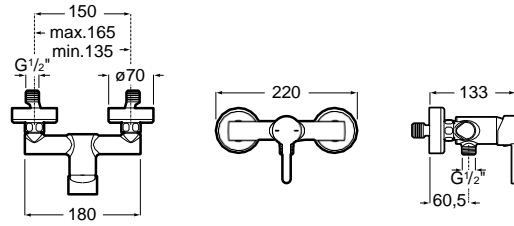

Wall-mounted shower mixer

Wall-mounted shower mixer
Chrome.
Ref. A5A2D8AC0K
108,00 €