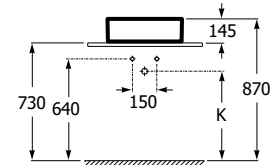

465 x 415 mm
Over countertop basin
Ref. A327720000
White
308,00 €