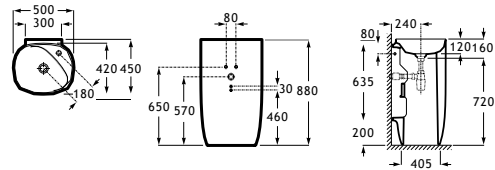

Basins Wall-hung

Beyond*

Totem basin

FINE CERAMIC

- 00
- 62
- 63
- 64
- 65
- 66

500 x 450 x 880 mm
Basin FINECERAMIC® with fixing kit.
Includes universal waste with ceramic plug ø72 mm.
Ref. A3270B0..0

White	Colour
3 920,00 €	4 706,00 €