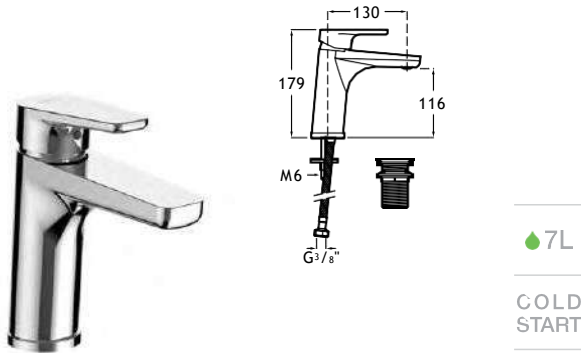

Single-lever built-in basin mixer

Single-lever bidet mixer pop-up waste

Single-lever wall-mounted bath-shower mixer

Single-lever wall-mounted shower mixer

Anara / Ceramic cartridge

Basin mixer

Single-lever basin mixer with aerator, click-clack waste and flexible supply hoses.
Cold start. Chrome.
Ref. A5A301BC0K
136,00 €