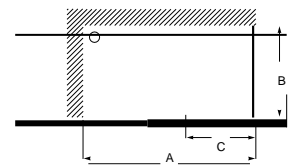

Victoria L2-E + LF*

Shower screen with 1 sliding door + 1 fixed door + 1 fixed lateral door LF

Height 1950 mm

L2-E*

Clear Glass

References	Dimensions (A)	Dimensions mounting Min-Max (A)	Opening (C)	Polished Silver
AM18610012	1000	960-1010	390	436,00 €
AM18611012	1100	1060-1110	415	494,00 €
AM18612012	1200	1160-1210	465	470,00 €
AM18613012	1300	1260-1310	515	517,00 €
AM18614012	1400	1360-1410	565	671,00 €

LF (B)

Clear Glass

References	Dimensions (B)	Dimensions mounting Min-Max (B)	Polished silver
AM18707012	700	680-705	311,00 €
AM18708012	800	780-805	328,00 €