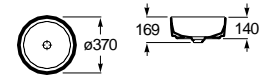

Inspira Round

White	Colour * (1)
331,00 €	405,00 €

00 62 63 64 65 66

White	Colour * (1)
294,00 €	358,00 €

FINE
CERAMIC

Ohtake

White	Colour
201,00 €	241,00 €

00 62 63 64 65 66

FINE
CERAMIC

Ohtake

White	Colour
193,00 €	232,00 €

00 62 63 64 65 66

FINE
CERAMIC