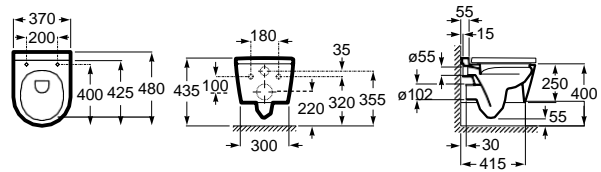

(1) Colours Matt white 62 and Onyx 64 on stock

Wall-hung WC Round Compact, Rimless

COMPACT
RIMLESS

00 62 63 64 65 66

480 mm length
Wall-hung WC
Rimless
Ref. A346528..0

SUPRALIT® seat and cover with soft-closing system, metal hinges, Easy Remove
Ref. A80152C..B