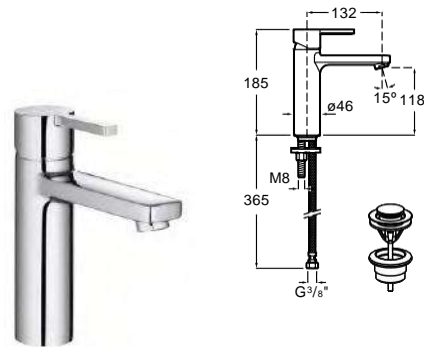

Basin mixer Mezzo

MEZZO

5L

COLD
START

Mezzo single-lever basin mixer with aerator, smooth body and flexible supply hoses. Includes click-clack waste.
Cold start. Chrome.
Ref. A5A3996C00
280,00 €