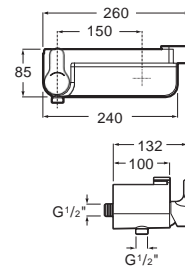

Deck-S*

Single-lever shower mixer with shelf