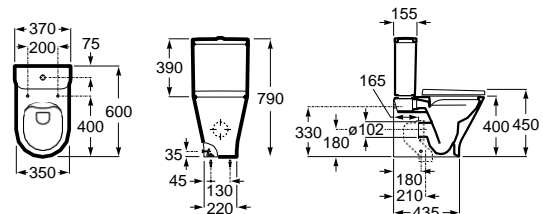

600 mm length

Close-coupled WC
Rimless with dual outlet
Ref. A3420N7..0
White
252,00 €

Dual flush 4,5/3L WC
cistern with bottom inlet
Ref. A3410N0..0
White
213,00 €

Dual flush 4,5/3L WC
cistern with side inlet
Ref. A3410N1..0
White
213,00 €

SUPRALIT® seat and
cover with soft-closing
system, metal hinges,
Easy Remove
Ref. A801D22..1
White
138,00 €

SUPRALIT® seat
and cover with metal
hinges, Easy Remove
Ref. A801D20..1
White
90,20 €

SLIM seat and cover
with soft-closing
system
Ref. A801D22..3
White
90,20 €

Dimensions
in mm.

Prices in EUR without VAT.
The present pricelist cancels the previous one.

Replace (..) in the product reference with the
code of the chosen finish.

⁽¹⁾ Till end of stock
⁽²⁾ Available second
semester 2022