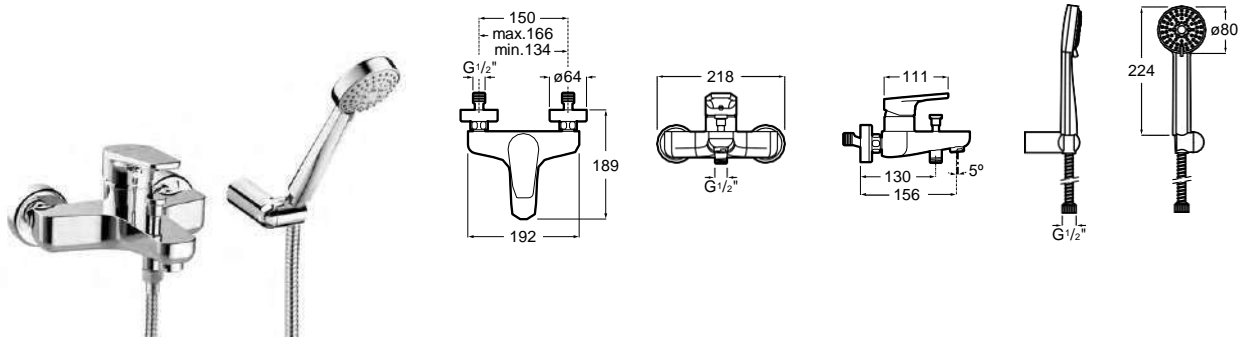

Wall-mounted bath-shower mixer

Single-lever bath-shower mixer with automatic diverter, handshower, 1.70 m flexible hose and swivel shower bracket.
Chrome.
Ref. A5A011BC0K
180,00 €