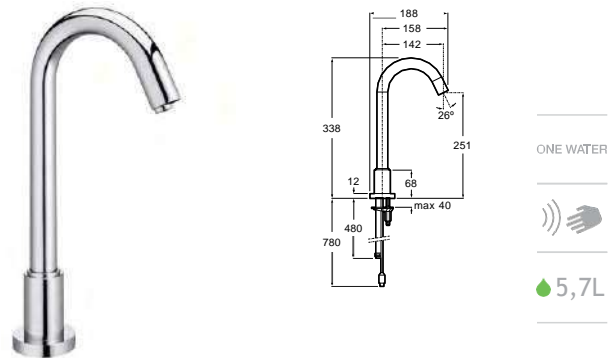

Powered by mains connection (230)⁽¹⁾.
Ref. A5A4343C00
454,00 €

High-neck electronic basin faucet Loft-E. Single water supply*

High-neck electronic basin faucet (single water supply) with spout integrated sensor. Chromed.