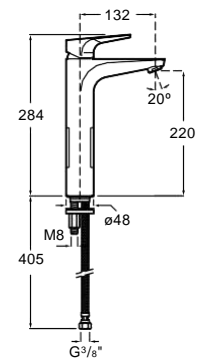

5L

COLD
START