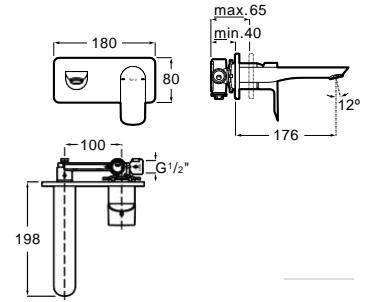

Built in basin mixer

Built-in basin mixer.
Matt Black
Ref. A5A356ENB0
190,00 €

To be completed with Universal built-in body.
Matt Black
Ref. A5252206NB
63,80 €