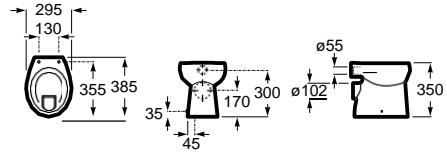

385 mm length.
350 mm height.

Baby WC pan for built-in or high-level cistern or fluxor

Horizontal outlet
Ref. A344PB700
105,00 €

Vertical outlet
Ref. A344PB8000
117,00 €

Seat for Baby WC pan
Ref. A801PB6004
77,60 €