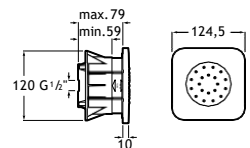

Dimensions
in mm.

Prices in EUR without VAT.
The present pricelist cancels the previous one.

*Product on request

Replace (..) in the product reference with
the code of the chosen finish.

⁽¹⁾ Available 1st quarter 2022