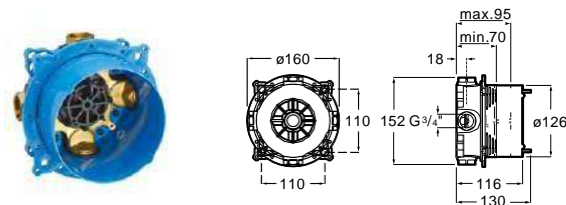

RocaBox

RocaBox Universal.
Ref. A525869403
133,00 €