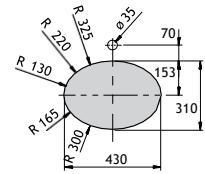

Neo Selene

510 x 395 mm
Drop-in or built-in basin
with fixing kit
Ref. A322307..0
White
140,00 €