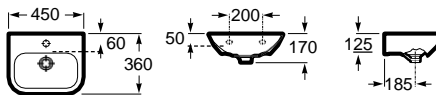

Nexo

COMPACT

450 x 360 mm
Basin with fixing kit
Ref. A327643000
White
72,40 €