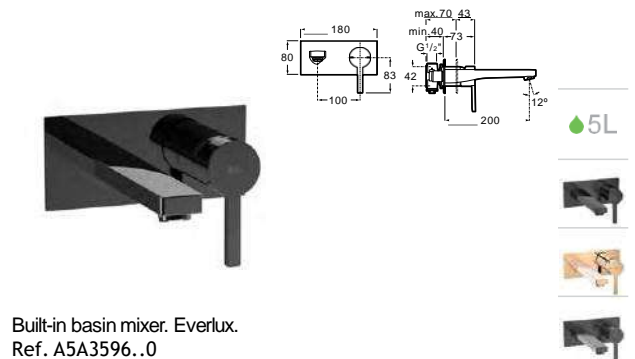

Built-in basin mixer. Everlux.
Ref. A5A3596..0
204,00 €

To be completed with universal built-in body. Everlux.
Ref. A5252206..
96,60 €

CN RG NM