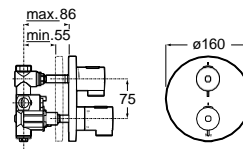

Built-in thermostatic bath or shower mixer

(N)

Built-in thermostatic bath or shower mixer.
Chrome.
Ref. A5A2M18C00
428,00 €