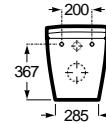

RIMLESS®

585 mm length

In-Wash®- Rimless back to wall smart toilet with integrated tank. Seat and cover with washing and drying function included. Needs power supply. Ref. A803095001
3 617,00 €