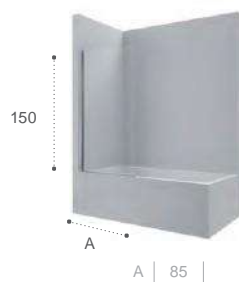

B1H

Victoria
□ 531