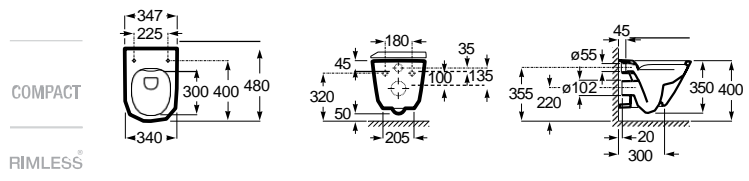

The Gap

Compact wall-hung WC Square, Rimless

N

480 mm length
Wall-hung WC,
Rimless
Ref. A34647A..0
White
268,00 €

Seat and cover with soft-closing system, metal hinges
Ref. A801732..4⁽¹⁾
White
158,00 €

Seat and cover with metal hinges,
Ref. A801730..4⁽¹⁾
White
85,20 €

SLIM seat and cover with soft-closing system
Ref. A801732..1
White
90,20 €

SUPRALIT® seat and cover with soft-closing system, metal hinges, Easy Remove
Ref. A801732..B⁽²⁾
White
127,00 €

SUPRALIT® seat and cover with metal hinges, Easy Remove
Ref. A801730..B⁽²⁾
White
90,80 €