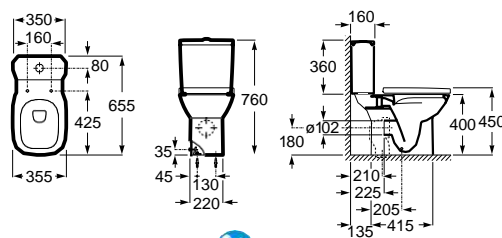

Close-coupled WC, Square

655 mm length

Close-coupled WC
Square, vertical outlet
Ref. A342998..0
White
100,00 €

Dual flush 4,5/3L WC
cistern with side inlet
Ref. A341990..0
White
84,90 €

SUPRALIT® seat and cover with
soft-closing system, metal hinges
Ref. A8019D2..B
White
69,90 €

Close-coupled WC
Square, horizontal outlet
Ref. A342997..0
White
95,10 €

Dual flush 4,5/3L WC
cistern with bottom inlet
Ref. A341991..0
White
84,90 €

Seat and cover with soft-closing
system, metal hinges
Ref. A8019D2..4
White
64,50 €

4,5/3L

Close-coupled WC, Square, Rimless

655 mm length

Close-coupled WC
Rimless, dual outlet
Ref. A34299L..0
White
157,00 €

Dual flush 4,5/3L WC
cistern with side inlet
Ref. A341990..0
White
84,90 €

Dual flush 4,5/3L WC
cistern with bottom inlet
Ref. A341991..0
White
84,90 €

SUPRALIT® seat and cover with
soft-closing system, metal hinges
Ref. A8019D2..B
White
69,90 €

SLIM seat and cover with
soft-closing system
Ref. A8019D2..5
White
73,90 €

RIMLESS

4,5/3L

Close-coupled WC, Round, Rimless

655 mm length

Close-coupled WC
Rimless, dual outlet
Ref. A34299P..0
White
138,00 €

Dual flush 4,5/3L WC
cistern with side inlet
Ref. A341990..0
White
84,90 €

Dual flush 4,5/3L WC
cistern with bottom inlet
Ref. A341991..0
White
84,90 €

SUPRALIT® seat and cover with
soft-closing system, metal hinges
Ref. A801B22..B
White
70,30 €

SLIM seat and cover with
soft-closing system
Ref. A801B22..3
White
77,30 €

RIMLESS

4,5/3L