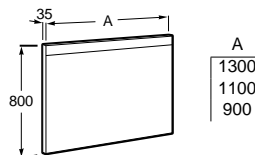

Option: Demister foil
Ref. A812292000
75,50 €

⁽²⁾ Mirrors with touchless sensors allow the activation and deactivation of both light and demister device.