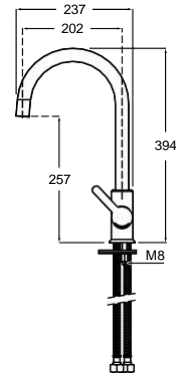

COLD
START

6L

Single-lever kitchen sink mixer with swivel spout, aerator and flexible supply hoses. Cold start. Chromed.
Ref. A5A7409C00
104,00 €