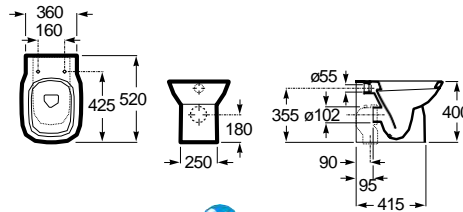

Floorstanding WC

BTW

520 mm length
BTW WC with dual outlet
Ref. A347996..0
White
168,00 €

SUPRALIT® seat and cover with soft-closing system, metal hinges
Ref. A8019D2..B
White
69,90 €

Seat and cover with soft-closing system, metal hinges
Ref. A8019D2..4
White
64,50 €

Seat and cover with metal hinges
Ref. A8019D0..4
White
36,40 €

SLIM seat and cover with soft-closing system
Ref. A8019D2..5
White
73,90 €