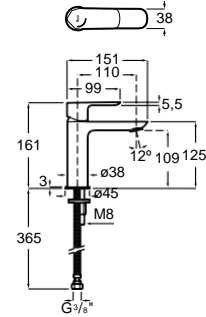

Basin mixer

(N)

5L

COLD
START

Single-lever basin mixer smooth body with aerator and flexible supply hoses.
Cold start. Chrome
Ref. A5A326EC00
103,00 €