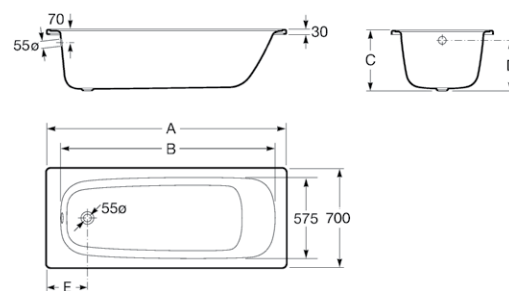

Contesa

STEEL

±2,4
mm

A	B	C	D	E	Litr.¹
1700	1525	400	300	310	183
1600	1425	400	300	310	168
1500	1325	400	300	310	153

¹ Litres to the overflow

Steel bath

Dimensions		Capacity	White
1700 x 700	Ref. A235860000	183 L	229,00 €
1600 x 700	Ref. A235960000	168 L	223,00 €
1500 x 700	Ref. A236060000	153 L	240,00 €
	Ref. A506404600	Siphon ø 52	56,10 €

Compatible panels and legs on page 488