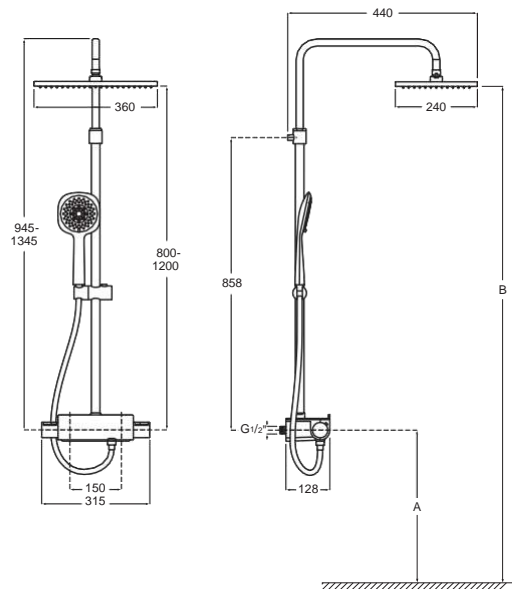

Deck-T Square thermostatic shower column with shelf

Thermostatic shower column with shelf
with adjustable height from 800 to 1200 mm.
The shower head can be swivelled,
Sensum Square $\varnothing$ 130 mm hand shower with 4 functions,
flexible hose 1,75m PVC satin and swivel bracket.
Chrome.
Ref. A5A9C88C00
1 119,00 €

A	B
900	1700-2100
1000	1800-2200
1100	1900-2300
1200	2000-2400