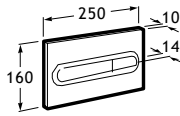

Operating plates for **Duplo One** and **Basic One** installation systems

PL1.A

Plate PL1.A Dual
Operating plate
Chrome
Ref. A890195001
40,00 €