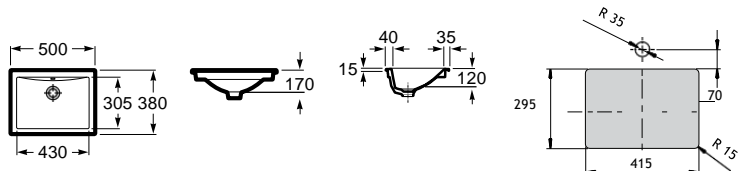

Diverta

500 x 380 mm
Drop-in or built-in basin
with fixing kit
Ref. A327114000
White
210,00 €

Foro

ø 410 mm
Built-in basin
with fixing kit
Ref. A327884..0⁽¹⁾
White
146,00 €
⁽¹⁾ Fitting hole 342 mm