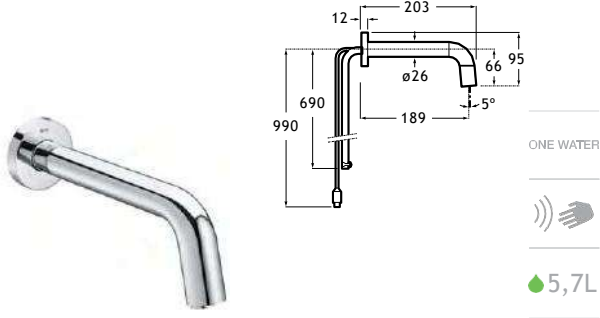

Loft-E* / Sentronic-E* / Electronic

Built-in electronic basin faucet Loft-E* Single water supply

Built-in electronic basin faucet (single water supply) with spout integrated sensor. Chromed.

Powered by 4 AA alkaline batteries (1.5V LRG) (AA).
Ref. A5A5643C00
465,00 €

Powered by mains connection (230)⁽¹⁾.
Ref. A5A5743C00
513,00 €