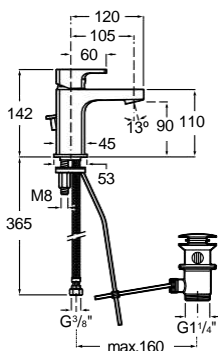

Basin mixer, compact

5L
COLD
START

Single-lever basin mixer with pop-up waste and flexible supply hoses.
Cold start. Chrome.
Ref. A5A3A01C00
269,00 €