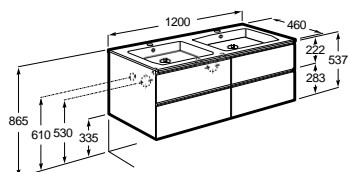

Includes base unit and basin. The basin is always supplied in white.

4 drawers

1200 mm*

Ref. A851483806 (glossy white) - 1 101,00 €
 Ref. A851483153 (glossy anthracite grey) - 1 101,00 €
 Ref. A851483447 (matt light grey) - 1 101,00 €
 Ref. A851483434 (nordic ash) - 1 101,00 €
 Ref. A851483402 (city oak) - 1 101,00 €