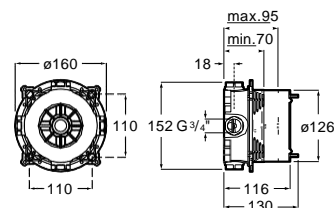

RocaBox

RocaBox Universal.
Ref. A525869403
133,00 €