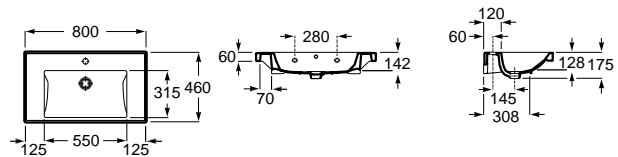

The Gap

Wall-hung basin, double

Trap	K	L
Totem	530	610
Minimal		640
Bottle	570	

Wall-hung basin

Wall-hung basin

Wall-hung basin

Dimensions in mm. Prices in EUR without VAT. The present pricelist cancels the previous one.

Replace (..) in the product reference with the code of the chosen finish.