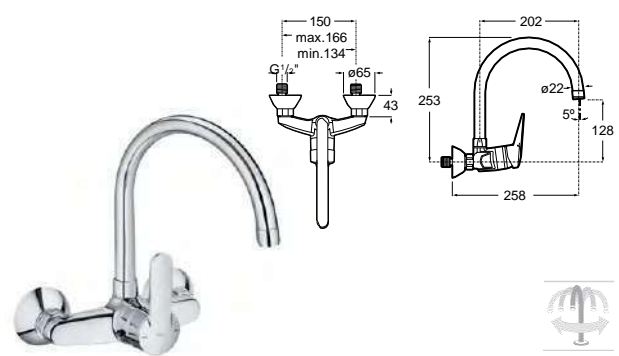

Victoria single-lever kitchen sink mixer

Single-lever kitchen sink mixer with swivel spout and aerator.
Chromed.
Ref. A5A7G25C00
94,80 €