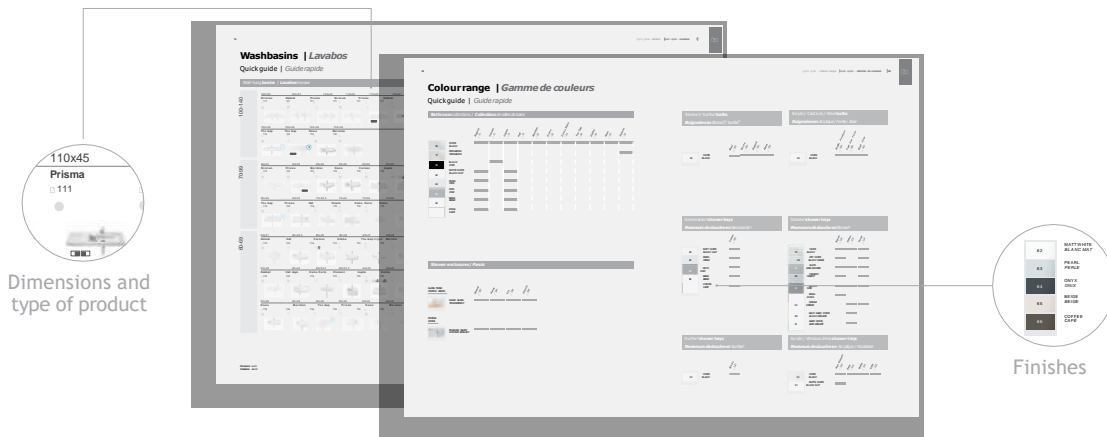

BENEFITS OF MATERIALS AND TECHNOLOGIES

Highlights of the strong points of Roca materials and exclusive technologies.

QUICKGUIDE

Classification of the product by dimensions and colours.

Index

Quick guides

Smart Toilets