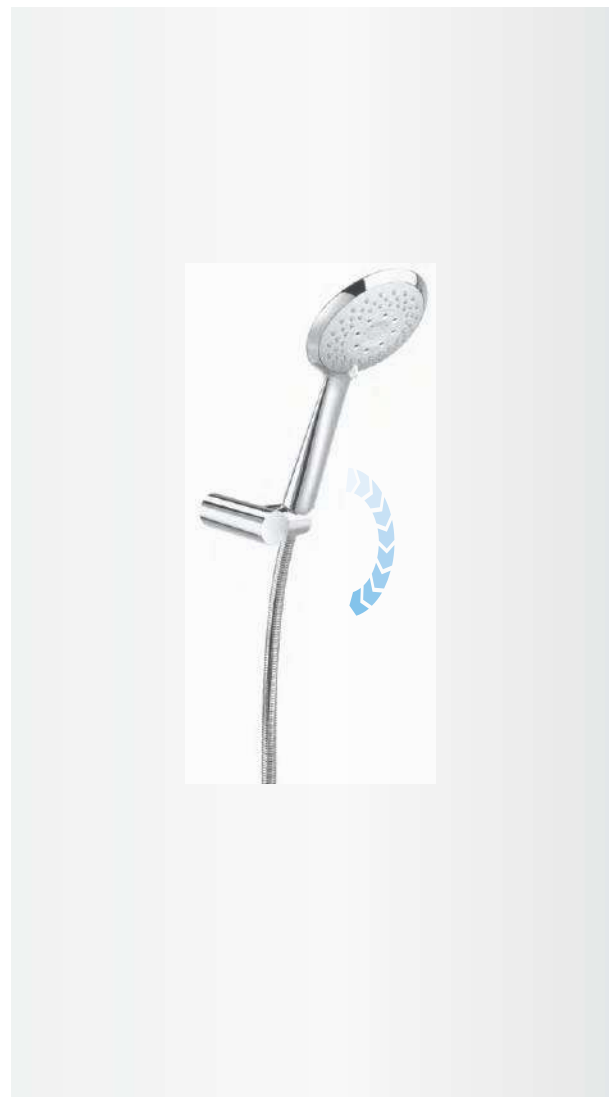

Shower sets

Shower sets are composed of:

- + Hand shower
- + Swivel bracket
- + Flexible hose