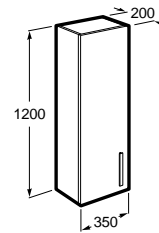

Structure

Stainless steel structure with towel rail and shelf, without washbasin

1200 mm (2 bowls)*
Ref. A856750001
1 086,00 €

1100 mm*
Ref. A856749001
1 023,00 €

900 mm*
Ref. A856748001
838,00 €

800 mm*
Ref. A856747001
645,00 €

600 mm*
Ref. A856746001
568,00 €

A
1200
1100
900
800
600

Column

1200 mm
Ref. A856887806
(white glossy)*
425,00 €

Ref. A856887322
(white/ash side panel)
425,00 €

322 806

Prisma Basic

LED mirror

1100 mm
Ref. A812261000
410,00 €

900 mm
Ref. A812259000
345,00 €

800 mm
Ref. A812258000
303,00 €

A
1100
900
800

Option: Demister foil
Ref. A812292000
75,50 €

Prisma Comfort

LED mirror with integrated LED light and demister foil

1300 mm*
Ref. A812277000
664,00 €

1100 mm
Ref. A812267000
568,00 €

900 mm
Ref. A812265000
500,00 €

A
1300
1100
900

Basins

Double vanity or wallmounted basin
with fixing set

1200 x 450 mm
Ref. A327540000
442,00 €

Asymmetric vanity or wallmounted
basin with fixing set

1100 x 450 mm Right Ref. A327541000 383,00 €	900 x 450 mm Right Ref. A327543000* 733,00 €
Left Ref. A327542000 504,00 €	Left Ref. A327544000* 833,00 €

Wallhung or vanity basin with
installation kit.

800 x 450 mm
Ref. A327545000
663,00 €

600 x 450 mm
Ref. A327546000
272,00 €

Dimensions
in mm.

Prices in EUR without VAT.
The present pricelist cancels the previous one.

*Product on request

Replace XXX in the product reference
with the code of the chosen finish.

322 White/Ash side panel
806 Glossy white