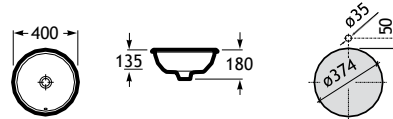

Foro

ø 400 mm
Drop-in basin
Ref. A327872..0⁽¹⁾
White
139,00 €

⁽¹⁾ Fitting hole 374 mm