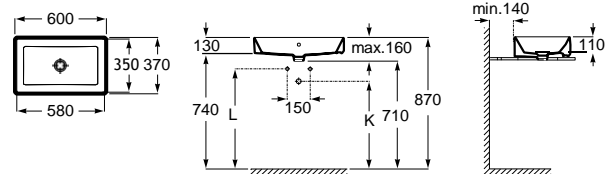

The Gap

600 x 370 mm
Over countertop basin
Ref. A3270Y2..0
White
156,00 €