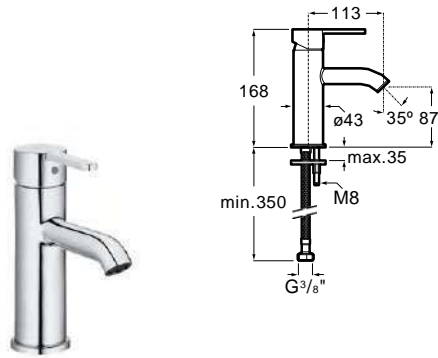

Basin mixer

5L

COLD
START

Single-lever basin mixer smooth body with aerator and flexible supply hoses. Cold start. Chrome. Ref. A5A328AC0K 86,50 €