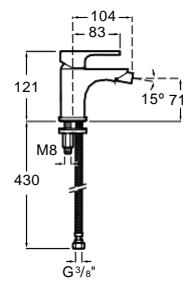

Single lever bidet mixer with XL handle, swivel aerator and flexible supply hoses.

Chrome.
Ref. A5A6B09C00
131,00 €