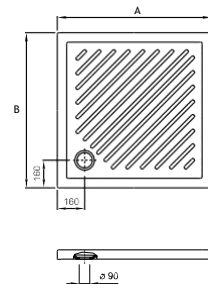

A	B
900	900
800	800

Dimensions		White
900 x 900 x 55	Ref. A374123000	167,00 €
800 x 800 x 55	Ref. A374127000	121,00 €
Waste 90 ø	Ref. A506404400	40,70 €

→ Non-enameled side