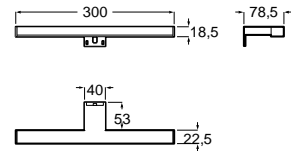

Starlight

Spotlight Starlight
300 mm
Ref. A813092100
69,50 €