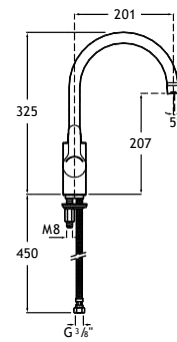

Anara / L20

Anara single-lever kitchen sink mixer

Single-lever kitchen sink mixer with high swivel spout, aerator and flexible supply hoses. Cold start. Chrome.
Ref. A5A841BC0K
199,00 €

L20 single-lever kitchen sink mixer

Single-lever kitchen sink mixer with high swivel spout, aerator and flexible supply hoses. Cold start. Chrome.
Ref. A5A8409C00
141,00 €

L20 single-lever kitchen sink mixer

Single-lever kitchen sink mixer with low swivel spout, aerator and flexible supply hoses. Cold start. Chrome.
Ref. A5A8909C00
165,00 €

L20 single-lever kitchen sink mixer

Single-lever kitchen sink mixer with low swivel spout, aerator and flexible supply hoses. Chrome.
Ref. A5A7609C00
128,00 €