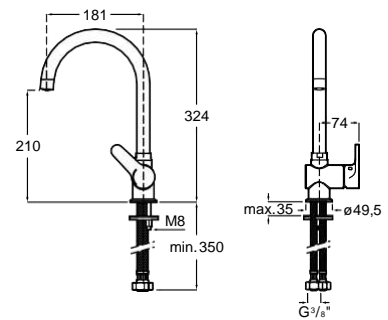

Single-lever kitchen sink mixer with high swivel spout, aerator and flexible supply hoses.
Cold Start. Chrome.
Ref. A5A8B6AC0K
112,00 €