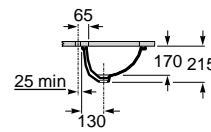

Grand Berna

620 x 390 mm
Built-in basin
with fixing kit,
enameled on both sides
Ref. A327899..0
White
154,00 €