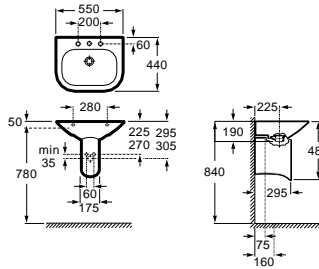

Basin for pedestal or semi pedestal

550 x 440 mm

Basin with fixing kit
Ref. A327642000
White
83,30 €

Pedestal
Ref. A337641000
White
86,70 €

Semi pedestal with
fixing kit
Ref. A337642000
White
50,50 €