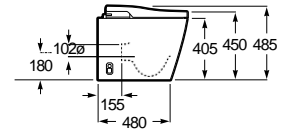

Inspira In-Wash® with In-Tank back to wall*

(N)

RIMLESS®

585 mm length

In-Wash®- Rimless back to wall smart toilet with integrated tank. Seat and cover with washing and drying function included. Needs power supply. Ref. A803095001
3 617,00 €