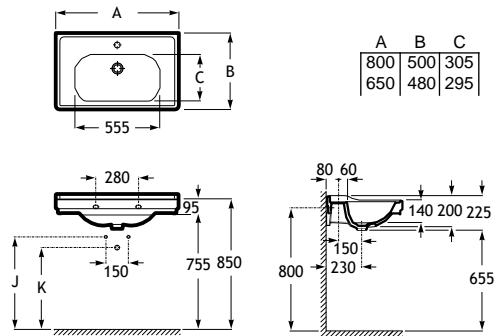

Carmen

800 x 500 mm*
Basin
with fixing kit
Ref. A3270A0000
White
348,00 €

650 x 480 mm
Basin
with fixing kit
Ref. A3270A1000
White
285,00 €

Pedestal
Ref. A3370A0000
White
198,00 €

	K	J
Totem	530	610
Minimal	570	640
Bottle	570	640