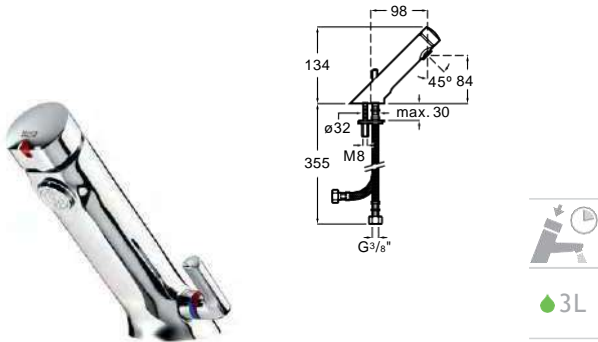

Avant / Self-closing

Deck-mounted basin mixer*

Deck-mounted basin mixer. With aerator. Chromed.
Ref. A5A3179C00
348,00 €