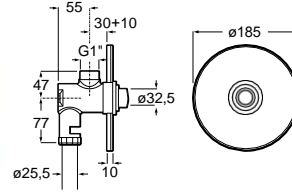

Aqualine

6L

6L Aqualine WC flush valve
Ref. A5A9677C00
288,00 €