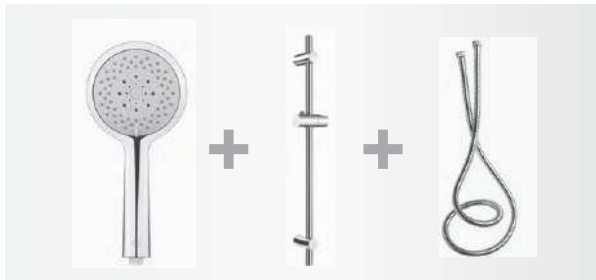

Shower kits

Shower kits are made up of:

- + Hand shower
- + Slide bar with swivel bracket
- + Flexible hose