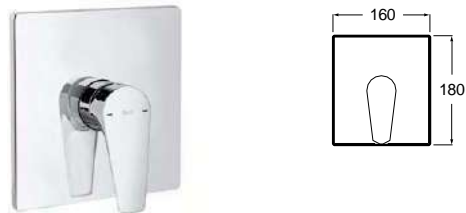

Built in bath or shower mixer

Single-lever built-in bath or shower mixer. Chrome.

Ref. A5A2B90C00
172,00 €

To be completed with RocaBox Ref. A525869403

RocaBox