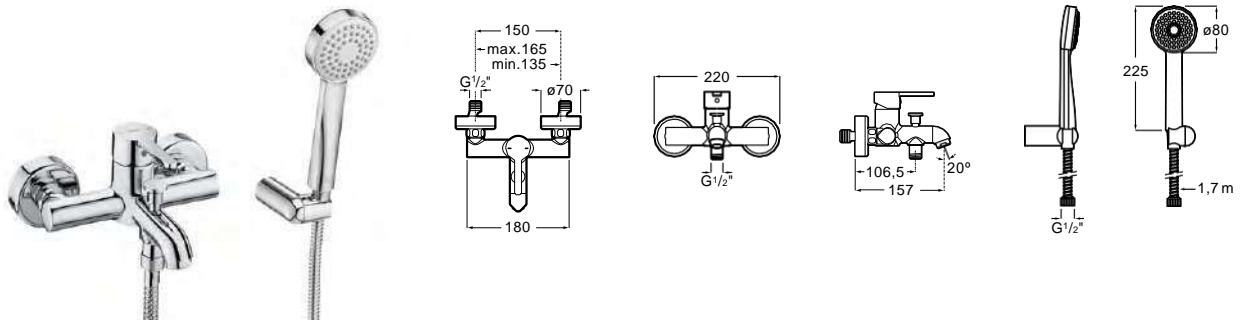

Wall-mounted bath-shower mixer

Single-lever bath-shower mixer with automatic diverter, handshower, 1.70 m flexible hose and swivel shower bracket.
Chrome.
Ref. A5A018AC0K
135,00 €