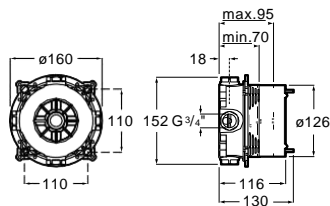

RocaBox

RocaBox Universal.
Ref. A525869403
133,00 €