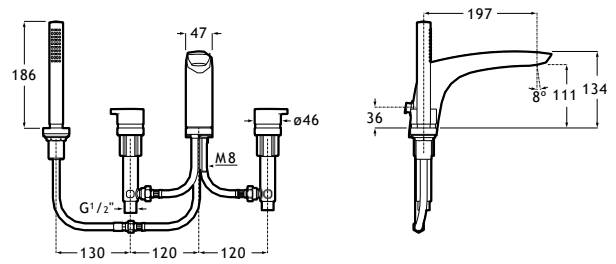

Twin lever bath-shower mixer

Deck-mounted bath-shower mixer with central spout, hand shower and 1,50 m flexible hose.
Chrome.
Ref. A5A093AC00
1 026,00 €