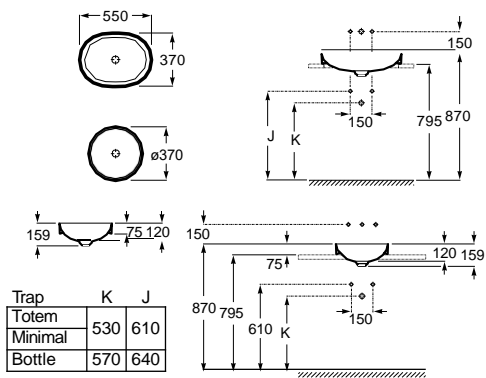

Inspira Soft

00 62 63 64 65 66

550 x 370 mm
Basin FINECERAMIC®
Including universal waste with ceramic
plug ø 72 mm.
Ref. A327504..0

White	Colour*
289,00 €	347,00 €

370 x 370 mm
Basin FINECERAMIC®
Including universal waste with ceramic
plug ø 72 mm.
Ref. A32750R..0

White	Colour*
286,00 €	347,00 €

FINE
CERAMIC

Inspira Round

00 62 63 64 65 66

550 x 370 mm
Basin FINECERAMIC®
Including universal waste with ceramic
plug ø 72 mm.
Ref. A327527..0

White	Colour*
289,00 €	347,00 €

ø 370 mm
Basin FINECERAMIC®
Including universal waste with ceramic
plug ø 72 mm.
Ref. A32752R..0

White	Colour*
275,00 €	336,00 €

FINE
CERAMIC

Debba

500 x 410 mm
Drop-in basin
Ref. A32799M..0
White
128,00 €

K (siphon)	
530	Totem / Minimal
610	Bottle

Dimensions
in mm.

Prices in EUR without VAT.
The present pricelist cancels the previous one.

*Product on request

Replace (..) in the product reference with the
code of the chosen finish.