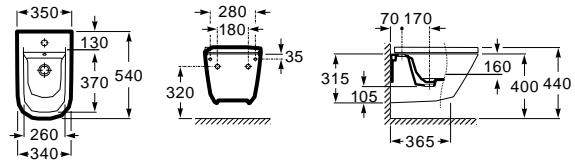

SUPRALIT® cover with soft-closing system, metal hinges
Ref. A806472..B⁽²⁾
White
160,00 €

SUPRALIT® cover with metal hinges
Ref. A806470..B⁽²⁾
White
92,50 €