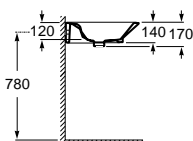

The Gap Original

480 x 480 mm
Basin with fixing kit
Ref. A32747R..0
White
94,60 €

The Gap Original

Application	K (sifon)	L	M
Wall-hung	530	610	150
Semipedestal	570	640	80

	A	B	F
	450	420	370
	400	320	335
	350	320	285

450 x 420 mm
Basin with fixing kit
Ref. A327477..0
White
84,80 €

400 x 320 mm
Basin with fixing kit
Ref. A327478..0
White
75,60 €

350 x 320 mm
Basin with fixing kit
Ref. A327479..0
White
78,90 €

Semi-pedestal
for basins 400 and 350 mm
Ref. A337472..0
White
75,80 €

COMPACT

Nexo

600 x 475 mm
Basin with fixing kit
Ref. A327641000
White
92,20 €

Pedestal
Ref. A337641000
White
86,70 €

Semi-pedestal with fixing kit
Ref. A337642000
White
50,50 €

Nexo

550 x 440 mm
Basin with fixing kit
Ref. A327642000
White
83,30 €

Pedestal
Ref. A337641000
White
86,70 €

Semi-pedestal with fixing kit
Ref. A337642000
White
50,50 €