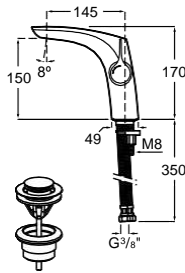

Basin mixer

5L

COLD
START

Single-lever basin mixer with smooth body and flexible supply hoses. Includes click-clack waste.
Chrome.
Ref. A5A323AC00
425,00 €