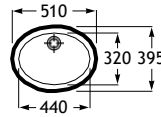

Neo Selene

510 x 395 mm
Drop-in or built-in basin
with fixing kit
Ref. A322307..0
White
140,00 €