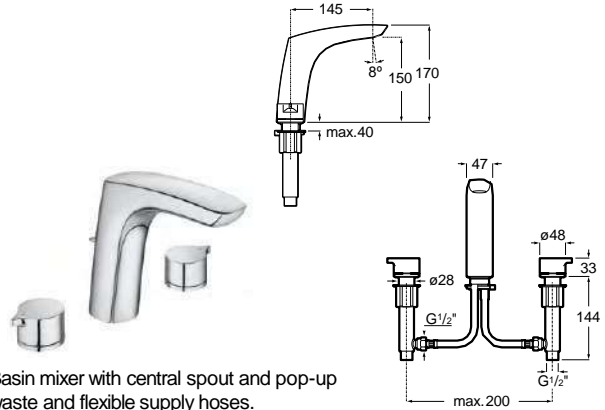

Central spout basin mixer

Basin mixer with central spout and pop-up waste and flexible supply hoses. Chrome. Ref. A5A443AC00 448,00 €