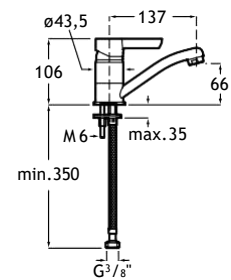

Single-lever kitchen sink mixer

Single-lever kitchen sink mixer with low spout, aerator and flexible supply hoses.
Chrome.
Ref. A5A897AC0K
64,90 €