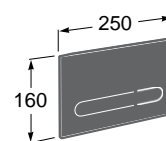

PL5 Dual

PL6 Dual

PL7 Dual

PL10 Dual

EP-1Dual Electronic*

Operating plate for
compact versions
Black Glass
Ref. A890103008
979,00 €