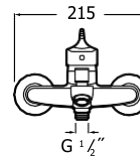

Wall-mounted bath-shower mixer

Wall-mounted bath-shower mixer with automatic diverter, handshower 1,70 m flexible hose and swivel wall bracket. Handle for people with reduced mobility. Chrome.
Ref. A5A0123C02
139,00 €