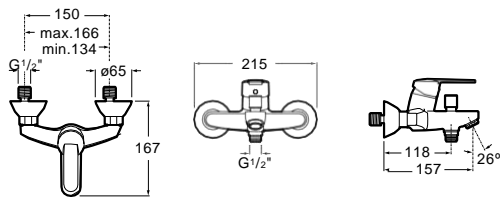

Wall-mounted bath-shower mixer

Wall-mounted bath-shower mixer with automatic diverter with retention.
Chrome.
Ref. A5A0225C00
100,00 €