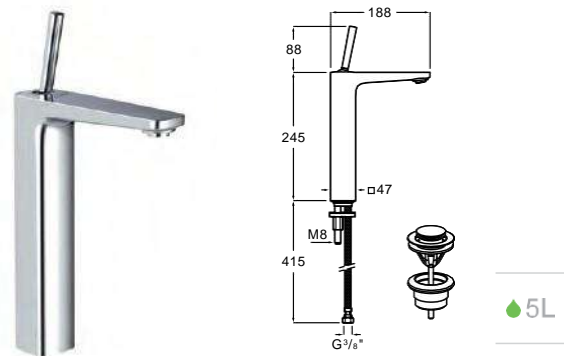

Pals / Ceramic cartridge

Basin mixer

Smooth body basin mixer with joystick handle, flexible supply hoses and click clack waste.

Chrome.

Ref. A5A326DC00

373,00 €

High spout basin mixer

High spout smooth body basin mixer with joystick handle, click-clack waste and flexible supply hoses.