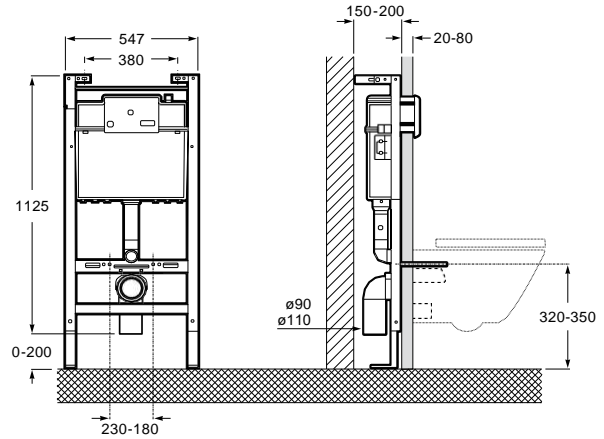

Installation system for wall-hung WC.
 With cistern, dual flush mechanism 6/3 and
 4,5/3 litres and installation accessories.
 Draining elbow $\varnothing 90/110$
 Ref. A89011001B ⁽¹⁾
 175,00 €

⁽¹⁾ Compatible only with operating plates
52-B, 62-B and B01