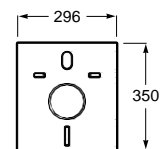

For urinal

Duplo Universal urinal

Accessibility and comfort

Duplo Handicapped*

Silent in wall