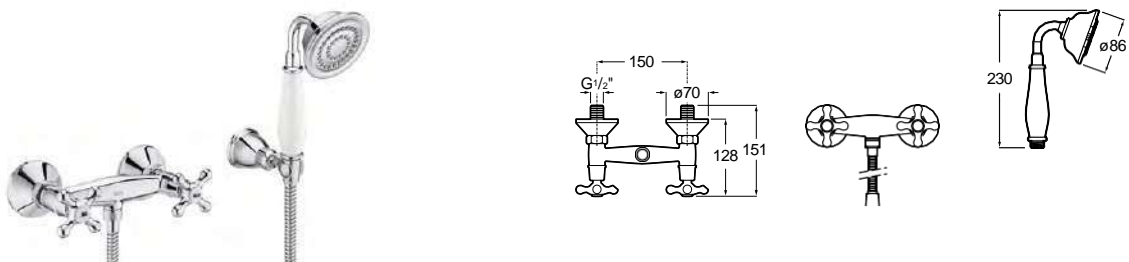

Wall-mounted shower mixer*

Twin-lever wall-mounted shower mixer with hand shower, 1.50 m flexible hose
Chromed.
Ref. A5A204BC00
208,00 €