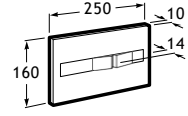

Operating plates for **Duplo and Basic WC** cisterns

PL1Dual

PL2 Dual

PL3 antivandal*

PL4 Dual