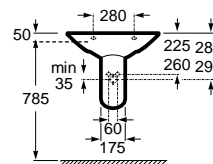

Nexo

600 x 475 mm
Basin with fixing kit
Ref. A327641000
White
92,20 €

Pedestal
Ref. A337641000
White
86,70 €

Semi-pedestal with fixing kit
Ref. A337642000
White
50,50 €