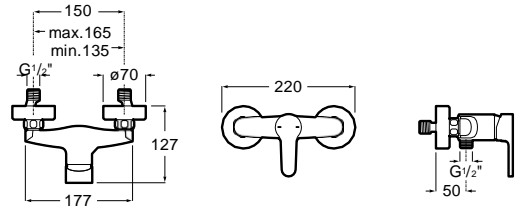

Wall-mounted shower mixer

Single-lever shower mixer.
Chrome.
Ref. A5A216AC0K
85,40 €