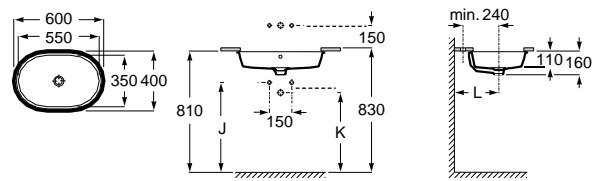

Trap	K	J	L
Totem/Minimal	530	610	300-340
Bottle	570	640	240-290