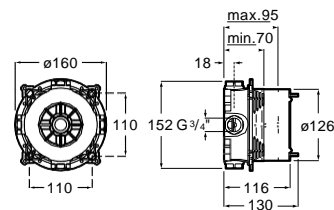

RocaBox

RocaBox Universal.
Ref. A525869403
133,00 €

Dimensions in mm. Prices in EUR without VAT. The present pricelist cancels the previous one.

*Product on request

Replace (..) in the product reference with the code of the chosen finish.