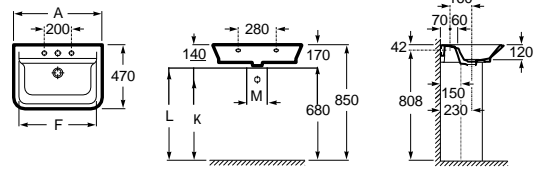

White

| The Gap collection, Atlas faucets, Luna mirror, Twin accessories

The Gap Original

Wall-hung basin for pedestal or semi pedestal

A	F
650	570
600	520
550	470
500	420

Application	K (sifón)	L	M
Wall-hung	530	610	150
Semipedestal	570	640	80
Pedestal			150/80