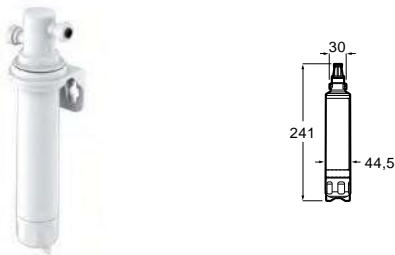

Syra-F filter cartridge

Filter cartridge for Syra-F
(it is recommended to change it every 6 months, 4000 litres).
Ref. A525898107
42,60 €