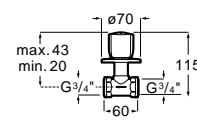

Brava built-in valve

Built-in valve 3/4".
Blue index
Ref. A5A168EC00 ⁽¹⁾
48,80 €

Built-in valve 3/4".
Red index
Ref. A5A198EC00 ⁽¹⁾
48,80 €

Regulating valves

Angle valve Square

1/2" - 3/8"
Chrome.
Ref. A525167900
15,70 €

1/2" - 3/8"
Everlux.
Ref. A5251679.. **CN RG NM**
49,60 €

1/2" - 3/8"
Matt Black.
Ref. A5251679NB ⁽¹⁾ **NB**
49,60 €

1/2" - 1/2"
Chrome.
Ref. A525170700
15,70 €

1/2" - 1/2"
Everlux.
Ref. A5251707.. **CN RG NM**
49,60 €

1/2" - 1/2"
Matt Black.
Ref. A5251707NB ⁽¹⁾ **NB**
49,60 €