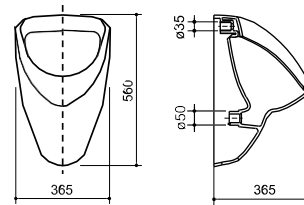

Merino

Back inlet urinal
White
Ref. A3590J1000
152,00 €

Top inlet urinal
White
Ref. A3590J0000
140,00 €