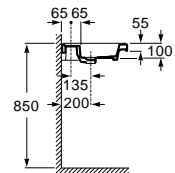

Prisma

1100 x 450 mm

Basin
with fixing kit
Ref. A327541000
White
383,00 €