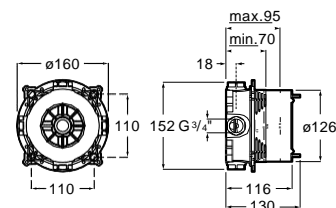

RocaBox

RocaBox Universal.

Ref. A525869403

133,00 €

Dimensions
in mm.

Prices in EUR without VAT.
The present pricelist cancels the previous one.

*Product on request