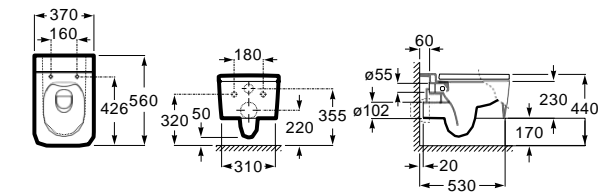

SUPRALIT® seat and cover with soft-closing system, metal hinges, Easy Remove
Ref. A801532..B

White	Colour* (1)
98,50 €	98,50 €

Wall-hung WC Round, Rimless

RIMLESS®

00 62 63 64 65 66

560 mm length

Wall-hung WC
Rimless
Ref. A346527..0

White	Colour* (1)
451,00 €	542,00 €