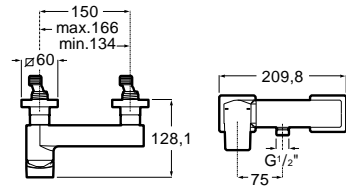

Wall-mounted shower mixer

Single-lever shower mixer
Chrome.
Ref. A5A2D01C00
483,00 €