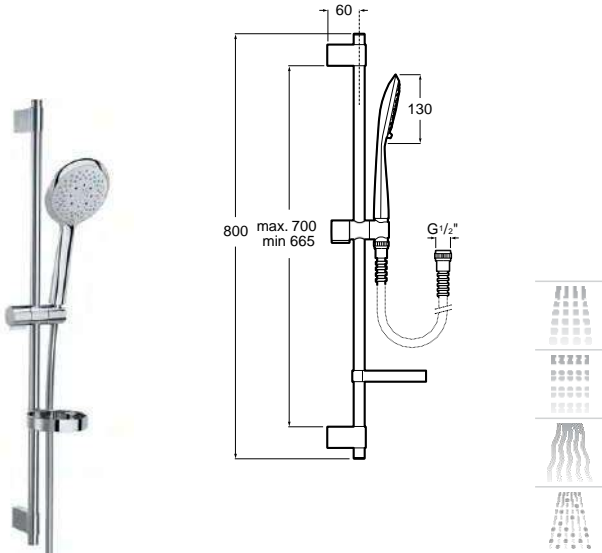

Shower kit **Sensus Round 130/4 and 130/2**

Shower kit Sensus Round 130/4, hand shower with 4 functions, slide bar 800 mm, soap dish and flexible hose satin 1,70 m. Chrome.
Ref. A5B1407C00
141,00 €

Shower kit Sensus Round 130/2, hand shower with 2 functions, slide bar 800 mm, soap dish and flexible hose satin 1,70 m. Chrome.
Ref. A5B9407C00
134,00 €