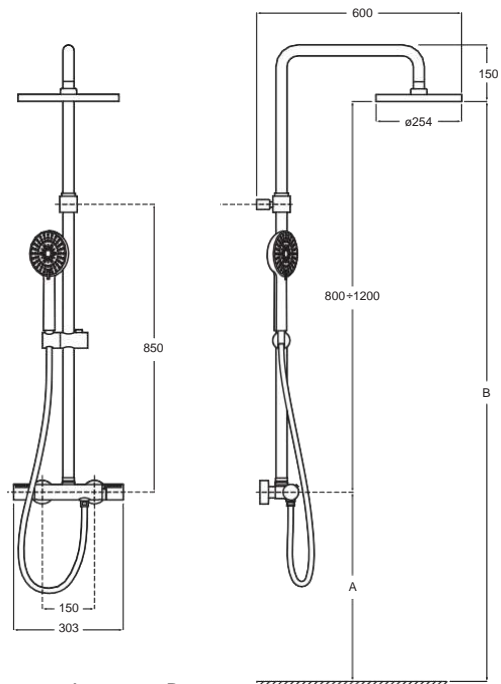

Even-T Round / Even-T Square

Even-T Round thermostatic shower column

A	B
900	1700-2100
1000	1800-2200
1100	1900-2300
1200	2000-2400

Thermostatic shower column with adjustable height from 800 to 1200 mm. The shower head can be swivelled, flexible hose 1,75m PVC satin and swivel bracket. Hand shower ø100 with 3 functions. Chrome. Ref. A5A9780C00 872,00 €