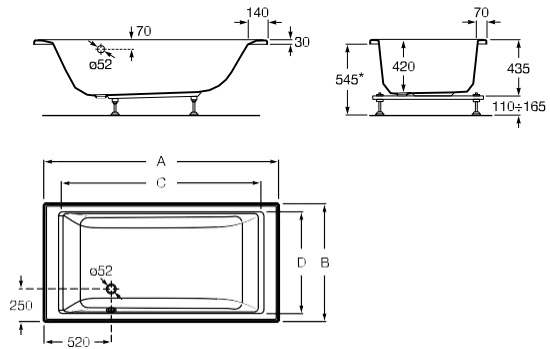

1700 x 800

ACRYLIC