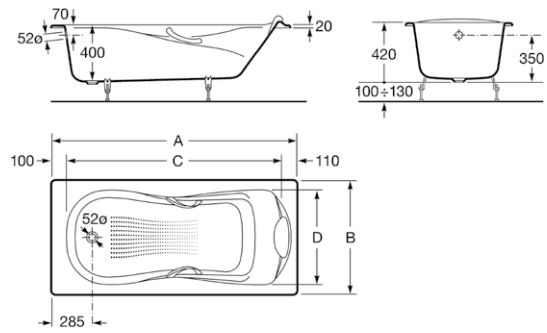

Baths / Cast Iron

Haiti

CAST IRON
ANTI-SLIP

A	B	C	D	Litr.¹
1700	800	1490	680	190
1600	800	1390	680	177

¹ Liters to the overflow

Cast Iron bath

Dimensions	Ref.	Massage	Finishes	Capacity	White
1700 x 800	Ref. A23277000R	Without massage	Chrome handles	190 L	825,00 €
1600 x 800	Ref. A23307000R	Without massage	Chrome handles	177 L	781,00 €
	Ref. A291051100	Optional headrest			109,00 €
	Ref. A506404600	Siphon ø 52			56,10 €
	Ref. A150412330	Set of feet			37,20 €