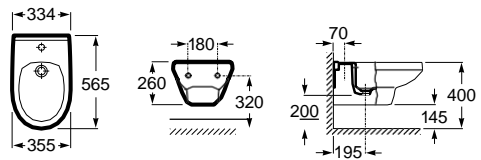

Cover
with stainless steel hinges
Ref. A806390..4
White
68,70 €

Wall-hung bidet

565 mm length

Bidet without cover
Ref. A355305..S
White
153,00 €

Colours (vitreous china)

White
00

Dimensions in mm. Prices in EUR without VAT.
The present pricelist cancels the previous one.