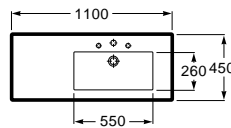

Prisma

1100 x 450 mm

Basin
with fixing kit
Ref. A327541000
White
383,00 €