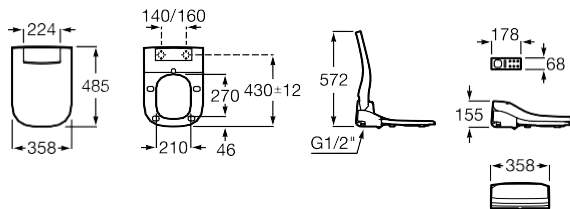

Multiclean® Premium Soft
Ref. A804008001
1 227,00 €

Multiclean® Premium/ Functions

Cleaning	Anal	YES	
	Perineal	YES	
	Oscillating	YES	
	Pulsating	YES	
	Water heating	YES	
	Control of water pressure	5 levels	
	Control of water temperature	3 levels	
	Nozzle position setting	5 levels	
	Removable nozzle	-	
	No. of nozzles	1	
	Drying	Adjustable air temperature	3 levels
Seat	Heated Seat	3 levels	
	User detection	YES	
	Soft-Close System	YES	
	Colours	White	
	Courtesy light	YES	
	Antibacterial material	YES	

Control panel	Remote control	YES	
	Side	-	
	Direct access to functions	YES	
	Automatic seat and cover control	-	
	Silent mode	YES	
	Clock	-	
	Customized programming	YES	
	Room temperature	-	
	LCD screen	-	
	Side auxiliary panel	YES	
	Hygiene	Odour elimination	YES
Removable seat and cover		YES	
Self-cleaning nozzle		YES	
Energy saving	Energy saving function	YES	
	ON/OFF push button	YES