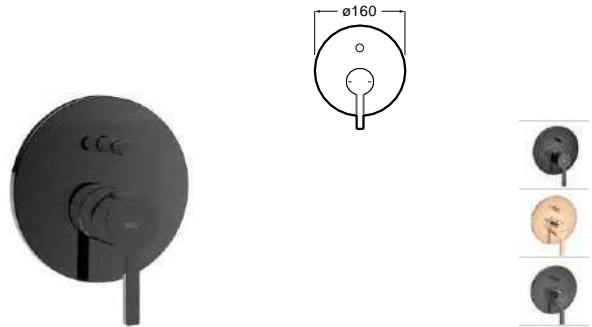

Built-in bath-shower mixer

Single-lever built-in bath-shower mixer
Everlux.
To be completed with RocaBox ref. A525869403.
Ref. A5A0B96..0
328,00 €

CN RG NM