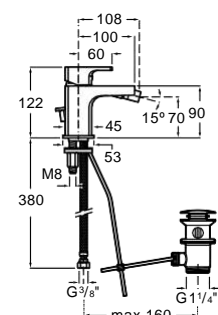

Bidet mixer, compact

COLD
START

Single-lever bidet mixer with swivel flow regulator, pop-up waste and flexible supply hoses.
Chrome.
Ref. A5A6A01C00
290,00 €