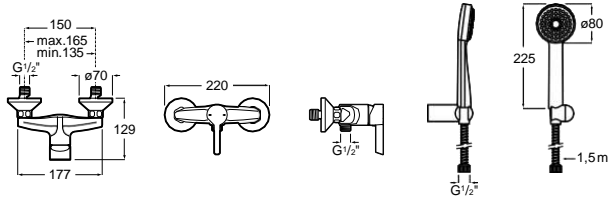

Wall-mounted shower mixer

Single-lever shower mixer with hand shower,
flexible hose and shower bracket.
Chrome.
Ref. A5A2A7AC0K
87,80 €

Wall-mounted shower mixer

Single-lever shower mixer.
 Chrome.
 Ref. A5A2D7AC0K
 86,90 €