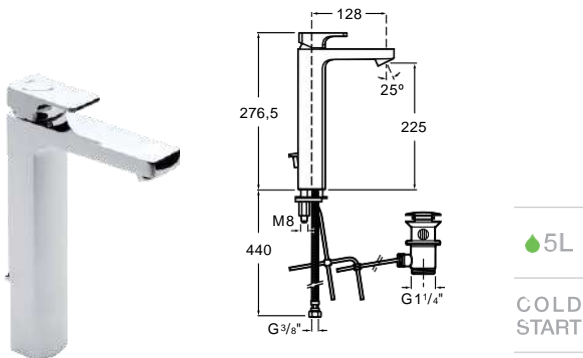

High spout basin mixer

5L

COLD
START

Single-lever high spout basin mixer with pop-up waste and flexible supply hoses. Cold start. Chrome.
Ref. A5A3G01C00
534,00 €