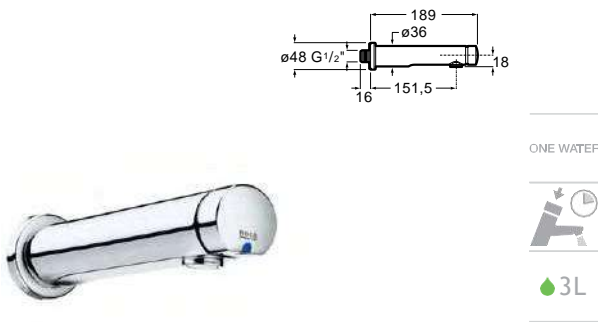

Built-in long spout basin faucet*

Built-in long spout basin faucet with aerator. Chromed.
Ref. A5A7979C00
220,00 €