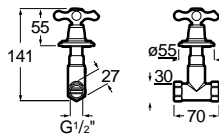

Built-in valve*

Built-in valve Carmen

Built-in valve 1/2".
Ref. A5A154BC00
67,40 €