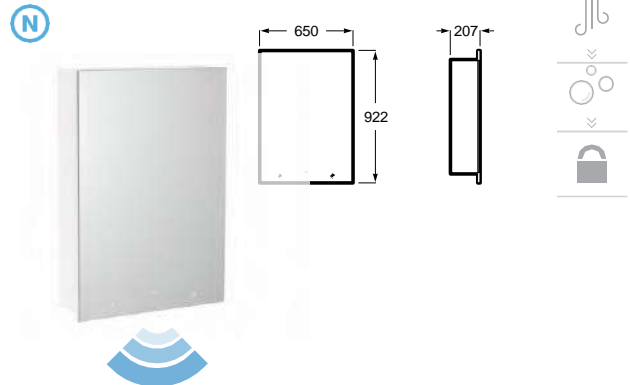

Nucleo *⁽¹⁾

Mirror-cabinet with hidden sensor operated accessories, 2 functions

650 x 206 x 922 mm

Mirror-cabinet with 2 functions - touchless hand dryer and soap dispenser. Ambient lighting at the bottom.

Color: Pearl Grey
Ref. A857588447
2 116,00 €