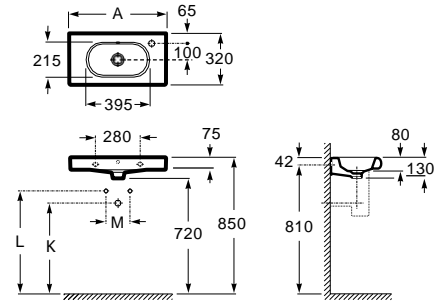

Lighting Delight

Colours | Vitreous china

White

Compact Wall-hung or semi-pedestal basin

A	Application	K (siphon)	L	M
600	Wall-hung	530	610	150
550	Semipedestal	600	660	80

- | | | | |
|--|---|--|---|
| 600 x 320 mm
Basin with fixing kit.
Right.
Ref. A32724T..0
White
160,00 € | 600 x 320 mm
Basin with fixing kit.
Left.
Ref. A32724X..0
White
160,00 € | 550 x 320 mm
Basin with fixing kit.
Right.
Ref. A32724Y..0
White
142,00 € | 550 x 320 mm
Basin with fixing kit.
Left.
Ref. A32724Z..0
White
142,00 € |
| Semi-pedestal
with fixing kit
Ref. A337242..0
White
102,00 € | Towel
(possible on both sides)
Ref. A816291001
Chrome
92,60 € | | |