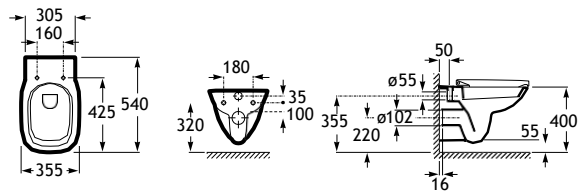

Wall-hung WC Round, Rimless

RIMLESS®

540 mm length
Wall-hung WC Round, Rimless
Ref. A346998..0
White
108,00 €

SUPRALIT® seat and cover with soft-closing system, metal hinges
Ref. A801B22..B
White
70,30 €

SUPRALIT® seat and cover, metal hinges
Ref. A801B20..B
White
48,30 €

SLIM seat and cover with soft-closing system
Ref. A801B22..3
White
77,30 €

Dimensions in mm.

Prices in EUR without VAT.
The present pricelist cancels the previous one.

Replace (..) in the product reference with the code of the chosen finish.