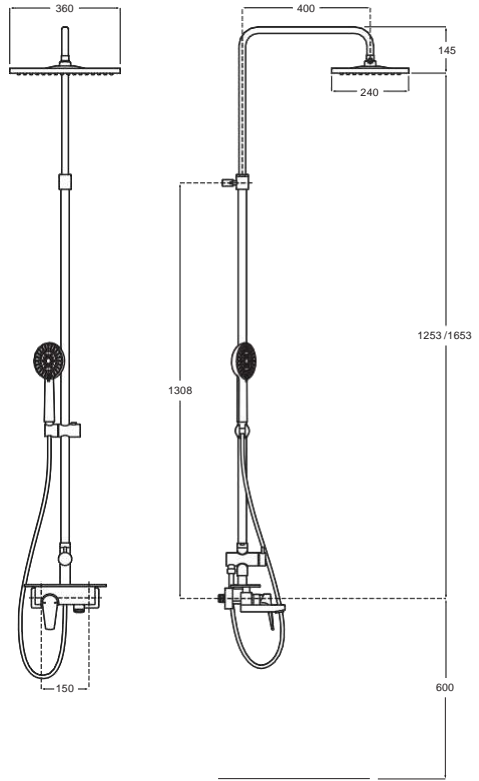

Even-M Square

Even-M Square single-lever bath-shower column with shelf

Single-lever bath-shower column with shelf, adjustable height from 1253 to 1653 mm, hand shower, flexible hose and swivel bracket. Chromed.
Ref. A5A9C90C00
674,00 €