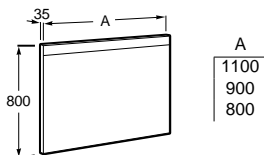

1100 mm
Ref. A812261000
410,00 €
900 mm
Ref. A812259000
345,00 €
800 mm
Ref. A812258000
303,00 €

Option: Demister foil
Ref. A812292000
75,50 €