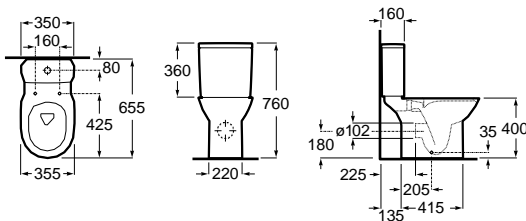

RIMLESS

4,5/3L