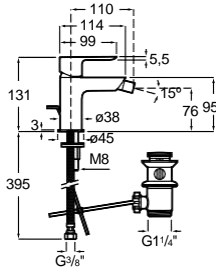

Built in basin mixer

Built-in basin mixer.
 Matt Black
 Ref. A5A356ENB0
 190,00 €

To be completed with Universal built-in body.
 Matt Black
 Ref. A5252206NB
 63,80 €

Bidet mixer

Single-lever bidet mixer with aerator,
 pop-up waste and flexible supply hoses.
 Chrome
 Ref. A5A606EC00
 133,00 €