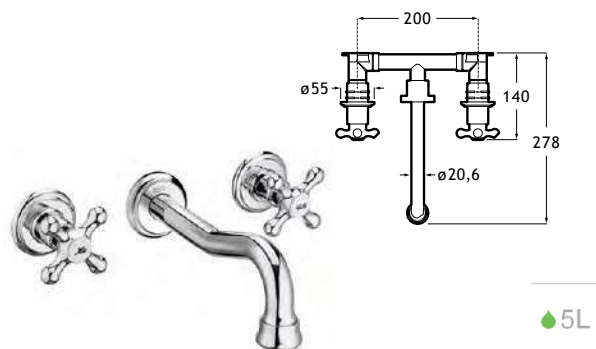

Wall-mounted basin mixer*

Twin-lever wall-mounted basin mixer with central spout.
Chromed.
Ref. A5A474BC00
313,00 €