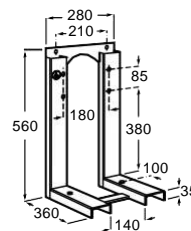

For basins

Duplo Basin

Installation system for wall-hung basins.
With installation accessories.
Minimum depth 140 mm
Ref. A890093000
188,00 €

For wall-hung bidet

Duplo Bidet

Installation system for wall-hung bidet.
With installation accessories.
Minimum depth 80 mm
Ref. A890091200
232,00 €

Supporting frame*

Concealed supporting
frame for toilet and bidet.
Ref. A822091001
145,00 €