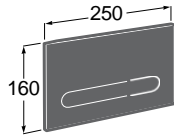

EP-1 Dual Electronic

Plate EP-1 Dual Electronic
Electronic glass finished operating plate
with automatic or touchless dual flush and
adjustable light in multiple colour choice
Black Glass
Ref. A890104008
500,00 €