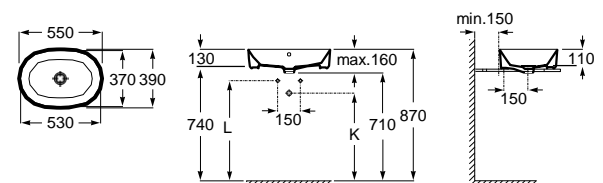

The Gap

550 x 390 mm
Over countertop basin
Ref. A3270Y1..0
White
156,00 €

Dimensions in mm. Prices in EUR without VAT.
The present pricelist cancels the previous one.

Replace (..) in the product reference with the code of the chosen finish.