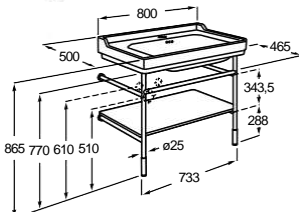

Unik

Includes structure in stainless steel and washbasin. The basin is always supplied in white finish.