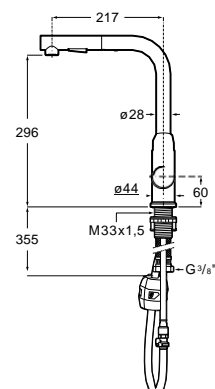

Single-lever kitchen sink mixer

(N)

Single-lever kitchen sink mixer pull-out with aerator and flexible supply hoses. Chromed.
Ref. A5A856EC00
200,00 €