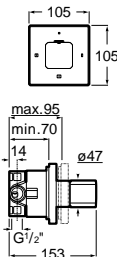

Square 3 way

3 way diverter. Chromed.
Ref. A5A194AC00
234,00 €

To be completed with built-in body
Ref. A525166903
180,00 €