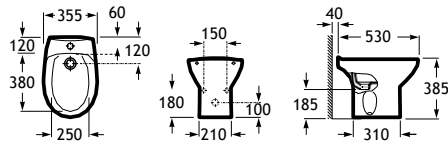

Cover
with stainless steel hinges
Ref. A806390..4
White
68,70 €

Wall-hung bidet

565 mm length

Bidet without cover
Ref. A355305..S
White
153,00 €

Colours (vitreous china)

White
00

Dimensions in mm. Prices in EUR without VAT.
The present pricelist cancels the previous one.