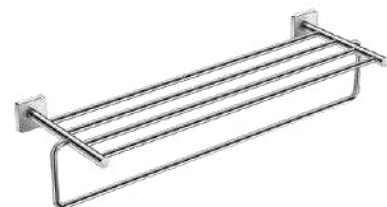

Towel rack with towel rail
625 x 198 mm
Ref. A816660001⁽¹⁾
100,00 €