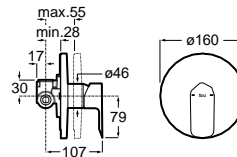

Built-in bath or shower mixer