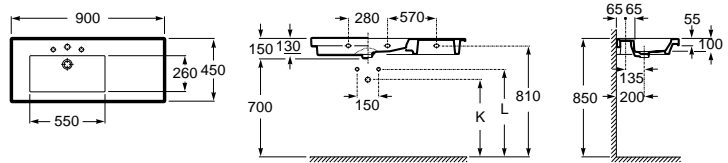

Prisma

900 x 450 mm*

Basin
with fixing kit
Ref. A327544000
White
833,00 €