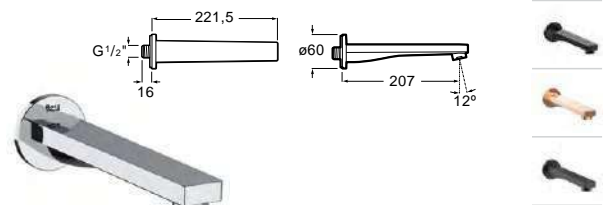

Wall-mounted spout Square

Wall-mounted spout Square
 Chrome
 Ref. A525308900*
 145,00 €

Everlux
 Ref. A5253089..*
 192,00 €

CN RG NM

Atlas

Product range

Single-lever basin mixer
pop-up waste / smooth
body

Single-lever basin mixer
smooth body, mezzo