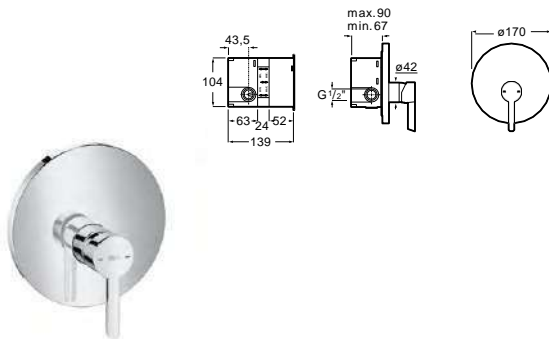

Built-in bath or shower mixer

Built-in bath or shower mixer
Chrome.
Ref. A5A2B7AC0K
71,30 €