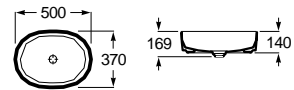

Trap	K
Totem	530
Minimal	530
Bottle	570

Dimensions in mm. Prices in EUR without VAT. The present pricelist cancels the previous one.

*Product on request

Replace (..) in the product reference with the code of the chosen finish.

⁽¹⁾ Colours Matt white 62 and Ornyx 64 on stock, rest of the colours on request