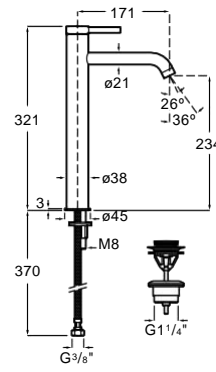

High spout basin mixer⁽¹⁾

(N)

5L

GOLD START

Single-lever high spout basin mixer smooth body with click-clack waste, aerator and flexible supply hoses.

Chrome Ref. A5A349EC00   Matt Black Ref. A5A349ENB0   Everlux Ref. A5A349E..0

Chrome	Matt Black*	Everlux*
230,00 €	321,00 €	345,00 €