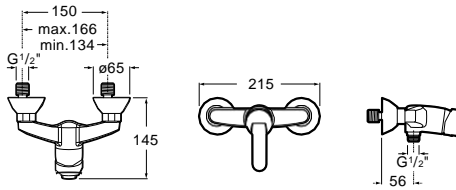

Wall-mounted shower mixer

Single-lever shower mixer.
Chrome.
Ref. A5A2125C00
80,50 €