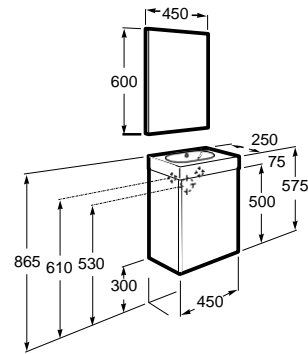

450 mm, 1 door

Ref. A855865806 (glossy white) - 258,00 €

Ref. A855865156 (textured sand) - 283,00 €