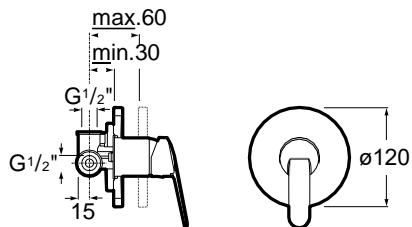

Single-lever bath or shower mixer.
Chrome.
Ref. A5A2225C00
100,00 €

Elbow handle

Elbow handle. Compatible with
all the faucets in the set.
Chrome.
Ref. A525003000
20,50 €

Victoria Pro / Ceramic cartridge**Basin mixer**