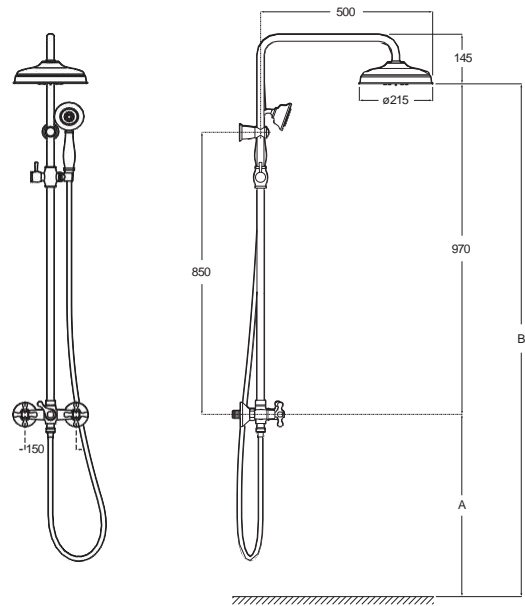

Carmen

Carmen twin-lever shower column

A	B
900	1870
1000	1970
1100	2070
1200	2170

Twin-lever shower column with hand shower,
flexible hose, fixed bracket
Chromed.
Ref. A5A974BC00
468,00 €