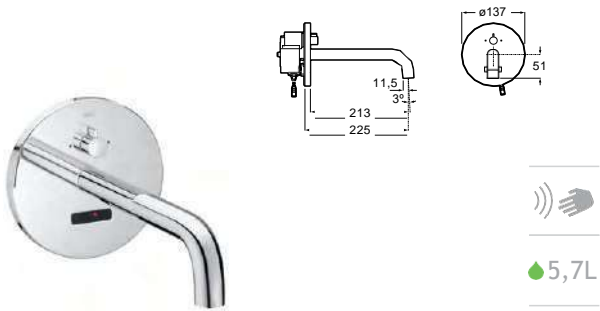

Wall-mounted basin mixer Sentronic-E*

Wall-mounted basin mixer.
Mains connection (230)⁽¹⁾
Ref. A5A4602C00
1 162,00 €

To be completed with internal subset ref. A525874603 - 321,00 €