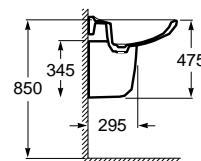

650 x 510 mm Basin with fixing kit Ref. A325391..0 White 66,20 €	560 x 460 mm Basin with fixing kit Ref. A325393..0 White 57,50 €	520 x 410 mm Basin with fixing kit Ref. A325394..0 White 50,70 €	Pedestal Ref. A331300..1 White 46,20 €	Semipedestal Ref. A336312..5 White 41,60 €

Dimensions in mm. Prices in EUR without VAT. The present pricelist cancels the previous one.

Replace (..) in the product reference with the code of the chosen finish.