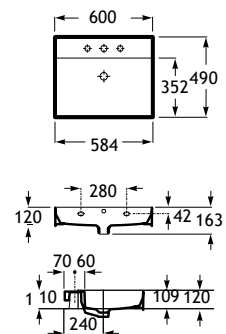

Dimensions in mm.

Prices in EUR without VAT.
The present pricelist cancels the previous one.

*Product on request

Replace (..) in the product reference with the code of the chosen finish.