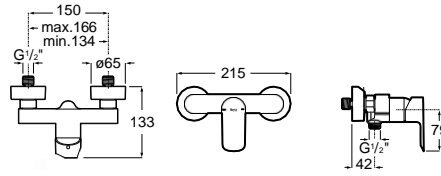

Wall-mounted shower mixer

Single-lever shower mixer.
Matt Black
Ref. A5A216ENB0
183,00 €