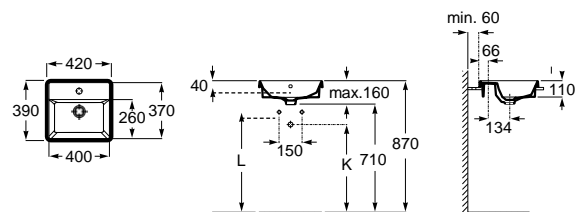

The Gap

420 x 390 mm
Drop-in basin
Ref. A3270Y9..0
White
141,00 €

	K (Trap)	L
Totem/Minimal	530	610
Bottle	610	640

Dimensions in mm. Prices in EUR without VAT.
The present pricelist cancels the previous one.

Replace (..) in the product reference with the code of the chosen finish.