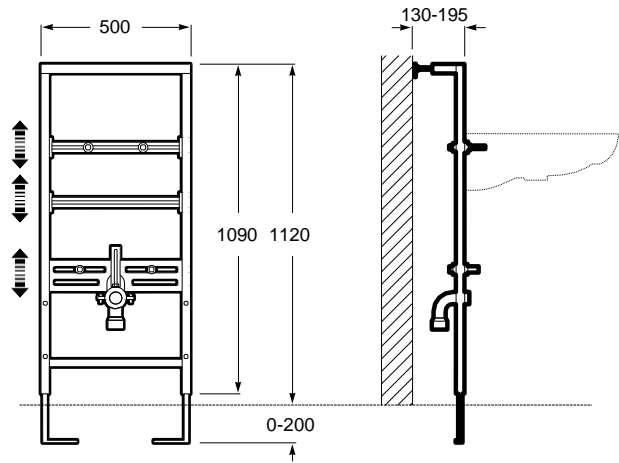

For basins

Duplo Basin

Installation system for wall-hung basins.
With installation accessories.
Minimum depth 140 mm
Ref. A890093000
188,00 €

For wall-hung bidet

Duplo Bidet

Installation system for wall-hung bidet.
With installation accessories.
Minimum depth 80 mm
Ref. A890091200
232,00 €

Supporting frame*

Concealed supporting
frame for toilet and bidet.
Ref. A822091001
145,00 €