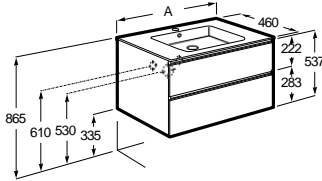

Unik (2 drawers)

Includes base unit and basin. The basin is always supplied in white.

402	434	447	153	806
A				
800	700	600		

Set of 2 legs 335 mm

Ref. A816826339* - 45,30 €
aluminum legs for glossy white (806) finish