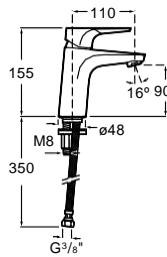

Single-lever basin mixer with aerator,
smooth body and flexible supply hoses.
Cold Start. Chrome.
Ref. A5A3290C00
114,00 €

Basin mixer Mezzo

MEZZO

5L

COLD
START

Single-lever basin mixer mezzo with aerator,
smooth body and flexible supply hoses.
Cold Start. Chrome.
Ref. A5A3990C00
147,00 €