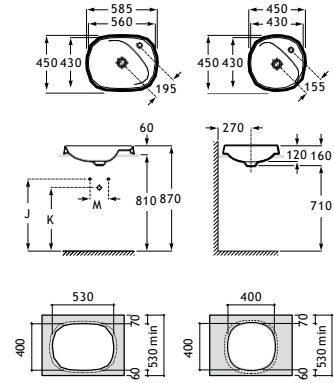

White	Colour
338,00 €	405,00 €

FINE CERAMIC®

	K	L	M
Totem	530	610	150
Minimal	610	640	
Bottle	610	640	

Back to wall close-coupled WC Rimless

705 mm length
BTW close-coupled WC
dual outlet,
with fixing kit.
Ref. A3420B9..0