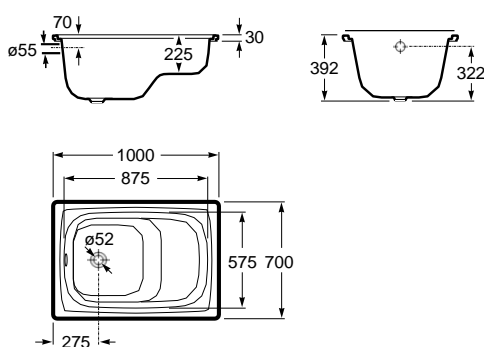

Baths / Cast Iron

Continental

CAST IRON

A	B	C	D	E	F	G	H	K	Litr.¹
1700	570	1530	420	400	350	285	100	70	182
1600	570	1430	420	400	350	285	100	70	170
1500	570	1330	420	400	350	285	100	70	161
1400	560	1230	420	400	350	285	100	70	144
1200	550	1050	390	370	330	260	75	60	117

¹ Litres to the overflow

Cast Iron bath

Dimensions			Capacity	White
1700 x 700	Ref. A21291100R	With anti-slip bottom	182 L	744,00 €
1600 x 700	Ref. A21291200R	With anti-slip bottom	170 L	734,00 €
1500 x 700	Ref. A21291300R	With anti-slip bottom	161 L	590,00 €
1400 x 700	Ref. A212914001	With anti-slip bottom	144 L	579,00 €
1200 x 700	Ref. A211506001	Without anti-slip bottom	117 L	526,00 €
	Ref. A506404600	Siphon ø 52		56,10 €
	Ref. A150412330	Set of feet		37,20 €

Bañaseo

CAST IRON

1000 x 700
Cast Iron bath

		Capacity	White
Ref. A213000001	Without massage	88 L	521,00 €
Ref. A506404600	Siphon ø 52		56,10 €
Ref. A150413130	Set of feet		81,30 €