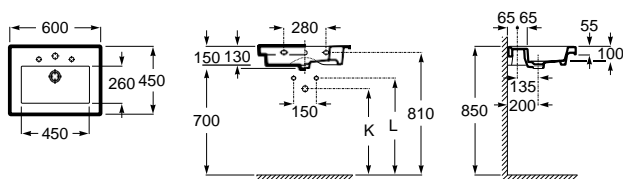

Prisma

600 x 450 mm

Basin
with fixing kit
Ref. A327546000
White
272,00 €

Dimensions
in mm.

Prices in EUR without VAT.
The present pricelist cancels the previous one.

*Product on request

Replace (..) in the product reference with the
code of the chosen finish.