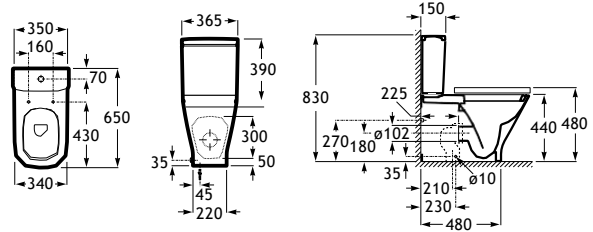

Ring with stainless steel hinges
White
Ref. A80123D004
83,30 €

The Gap

Comfort height close-coupled WC

COMFORT

COMPATIBLE

4,5/3L

650 mm length

Close-coupled WC with dual outlet. Height 440 mm
White
Ref. A34247C00U
216,00 €