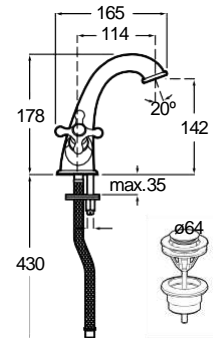

Carmen

Basin mixer

Twin-lever basin mixer with aerator and flexible supply hoses.
Includes click-clack waste.
Chromed.
Ref. A5A3A4BC00
155,00 €