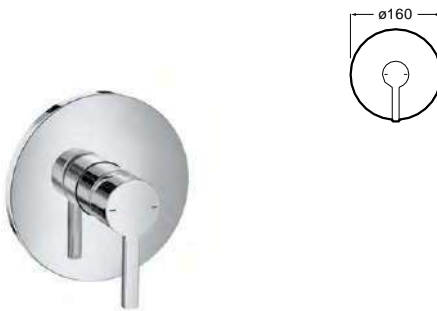

Built-in bath or shower mixer

Single-lever built-in bath or shower mixer
Chrome.
To be completed with RocaBox ref. A525869403
Ref. A5A2B96C00*
222,00 €