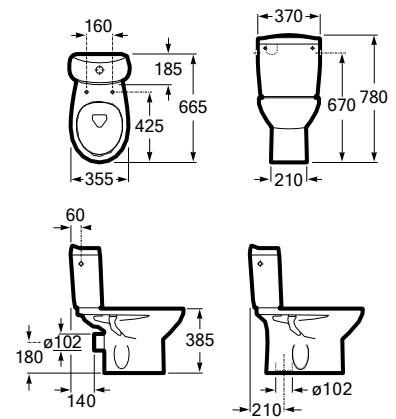

Close-coupled WC in a box, horizontal outlet, with dual flush 6/3L WC cistern with side inlet and seat and cover for toilet, Termoplast Ref. A345394..0 White 159,00 €

Close-coupled WC in a box, vertical outlet, with dual flush 6/3L WC cistern with side inlet and seat and cover for toilet, Termoplast Ref. A345395..0 White 166,00 €