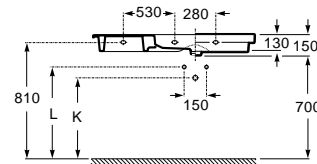

Prisma

1100 x 450 mm

Basin
with fixing kit
Ref. A327541000
White
383,00 €