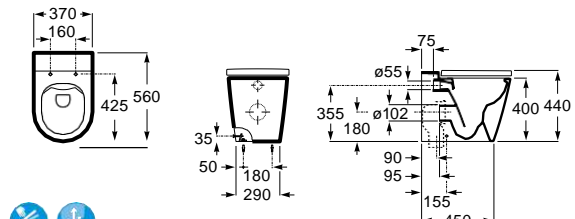

SUPRALIT® seat and cover with soft-closing system, metal hinges, Easy Remove
Ref. A801522..B

White	Colour*
97,00 €	97,40 €

Wall-hung WC Square, Rimless

RIMLESS®

00 62 63 64 65 66

560 mm length

Wall-hung WC
Rimless
Ref. A346537..0

White	Colour* (1)
450,00 €	542,00 €