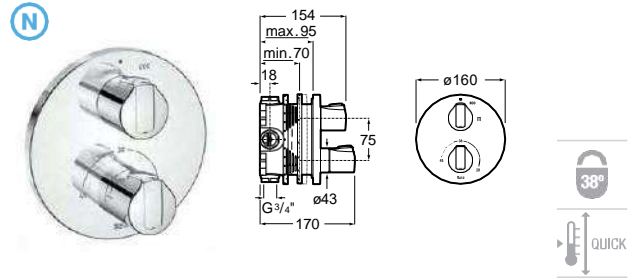

Built-in thermostatic bath or shower mixer

Built-in thermostatic bath or shower mixer.
Chrome.
Ref. A5A2E09C00
453,00 €

To be completed with RocaBox Ref. A525869403

RocaBox

RocaBox Universal.
Ref. A525869403
133,00 €