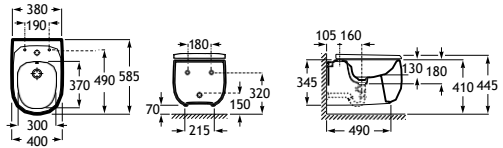

585 mm length

Wall-hung bidet with fixing kit Ref. A3570B6..0

SUPRALIT® cover with soft-closing system, metal hinges, Easy Remove Ref. A806B82..B

White	Colour
865,00 €	1 037,00 €

White	Colour
155,00 €	186,00 €

Dimensions in mm.

Prices in EUR without VAT. The present pricelist cancels the previous one.

*Product on request

Replace (..) in the product reference with the code of the chosen finish.