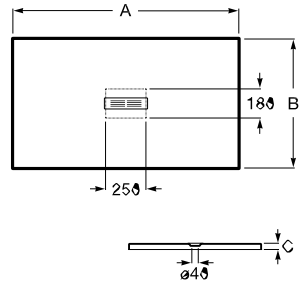

Shower tray Aquos

Shower trays / Stonex®

Helios*

Stonex® shower tray. Non-slip textured surface.
Extra flat. It includes a large flow drain.

STONEX®

ANTI-SLIP

OPTION
EMBEDDED
INSTALLATION

A	B	C
1600	900	30
1400	900	30
1200	900	27
1000	900	25
1600	800	30
1400	800	30
1200	800	27
1000	800	25