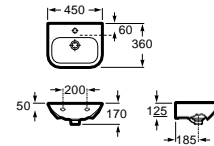

Wall-hung basin

450 x 360 mm

Basin with fixing kit
Ref. A327643000
White
72,40 €

COMPACT