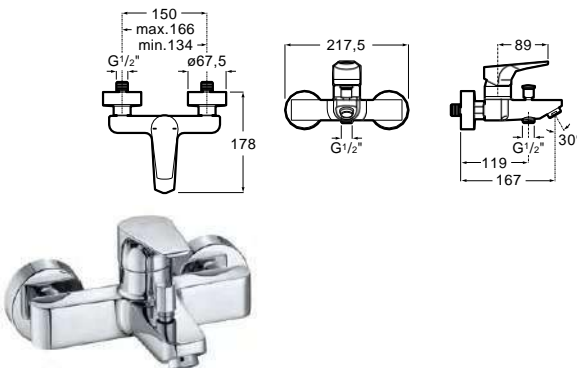

Wall-mounted bath-shower mixer

Single-lever bath-shower mixer with automatic diverter.
Chrome.
Ref. A5A0290C00
180,00 €