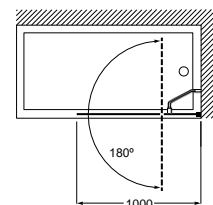

Victoria B1HF*

B1HF - 1 hinged panel with 180° opening + 1 fixed segment

Height 1500 mm

Clear Glass

References	Dimensions	Dimensions mounting Min-Max (A)	Opening (C)	Polished Silver
AM19510012	1000 (325+675)	980-1000	650	389,00 €

Dimensions in mm.

Prices in EUR without VAT.
The present pricelist cancels the previous one.

*Product on request