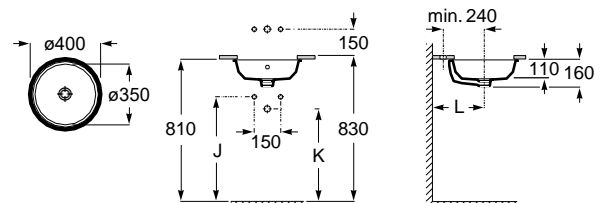

Trap	K	J	L
Totem/Minimal	530	610	300-340
Bottle	570	640	240-290

Dimensions in mm. Prices in EUR without VAT. The present pricelist cancels the previous one.

Replace (..) in the product reference with the code of the chosen finish.