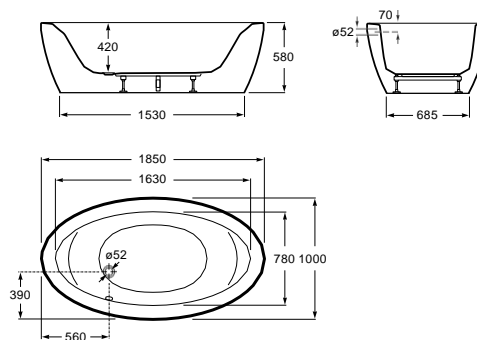

Warmth

Warm and soft surface, pleasant to the touch.

Baths / Acrylic

Georgia One-Piece*

ACRYLIC

1850 x 1000

Oval acrylic bath with pop-up waste, siphon and integrated panel

	Massage	Capacity	White
Ref. A248159001	Without massage	210 L	2 660,00 €