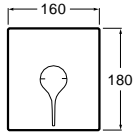

Built-in bath or shower mixer

Single-lever built-in bath or shower mixer.
Chrome.
To be completed with RocaBox ref. A525869403
Ref. A5A2B3AC00
250,00 €