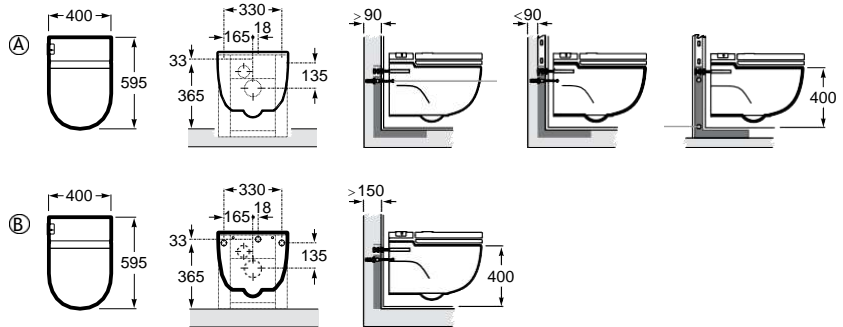

In-Tank*

WC with integrated cistern, seat and cover

590 mm length
Back to wall WC.
Needs power supply.
Ref. A893303000
White
3 489,00 €

COMPACT

BTW

Wall-hung In-Tank*

WC with integrated cistern, seat and cover

590 mm length
Wall-hung WC.
Includes "L" type support.
Needs power supply.
Ref. A893301000 (A)
White
3 504,00 €

Wall-hung WC.
Includes "I" type support.
Needs power supply.
Ref. A893302000 (B)
White
3 179,00 €

COMPACT

Compact bidet

520 mm length
Back to wall bidet
with fixing kit
Ref. A357247..0
White
213,00 €

SUPRALIT® cover with
soft-closing system, metal
hinges, Easy Remove
Ref. A8062AC..B
White
142,00 €

SUPRALIT® cover
with metal hinges
Ref. A8062AB..B
White
94,60 €

COMPACT

BTW

Dimensions
in mm.

Prices in EUR without VAT.
The present pricelist cancels the previous one.

*Product on request