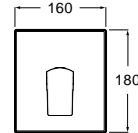

Built-in bath or shower mixer

Single-lever built-in bath or shower mixer.
Chrome.
To be completed with RocaBox ref. A525869403
Ref. A5A2B01C00
327,00 €