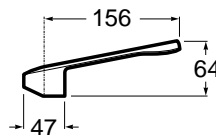

Single-lever bath or shower mixer.
Chrome.
Ref. A5A2225C00
100,00 €

Elbow handle

Elbow handle. Compatible with
all the faucets in the set.
Chrome.
Ref. A525003000
20,50 €

Victoria Pro / Ceramic cartridge**Basin mixer**