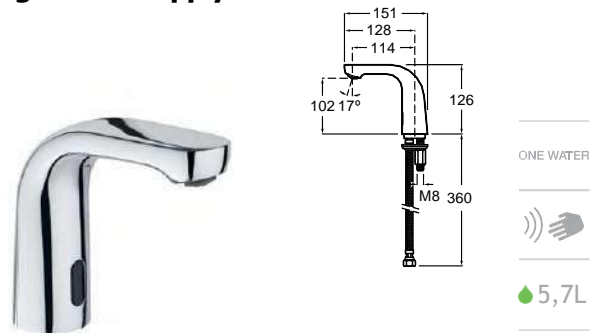

Electronic basin faucet L20-E. Single water supply

Electronic basin faucet with flexible supply hoses. Chromed.

Powered by 4 AA alkaline batteries (1.5V LRG (AA)).
Ref. A5A5609C00
342,00 €

Powered by mains connection (230)⁽¹⁾.
Ref. A5A5709C00
370,00 €