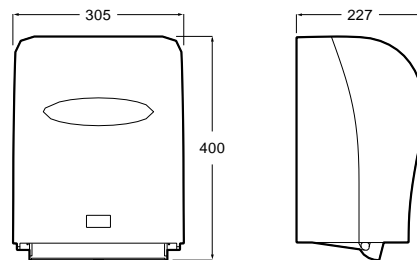

General technical data

• Installation:	Wall-hung
• Material:	ABS
• Paper roll size:	Ø 21 cm
• Paper type:	Perforated
• Paper length:	24-30-38 cm (adjustable)