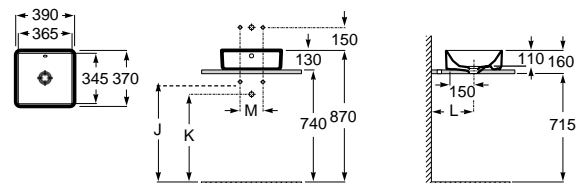

Over countertop basin

390 x 370 mm
Over countertop basin
Ref. A3270ML..0
White
151,00 €