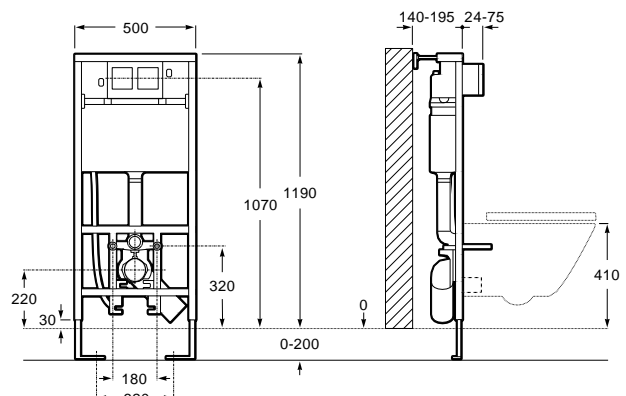

Duplo WC Smart⁽¹⁾

6/3L

4,5/3L

4/2L

Installation system for wall-hung WC. With cistern, dual flush mechanism 6/3, 4,5/3 or 4/2 litres and installation accessories. Smart toilet connection and a corrugated pipe. Minimum depth 140mm, height 1190 and draining elbow $\varnothing 90/110$. Ref. A890090800
344,00 €