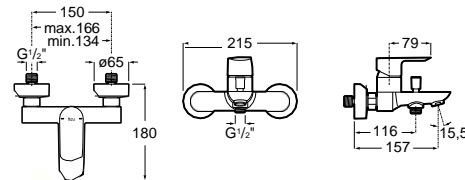

Single-lever bath-shower mixer with automatic diverter.
Matt Black
Ref. A5A026ENB0
231,00 €