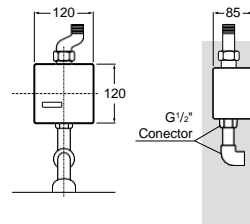

Built-in part, connection
to mains.
Ref. A525165303
242,00 €

Built-in part, connection 4 batteries.
Batteries are not included.
Ref. A525165203
242,00 €