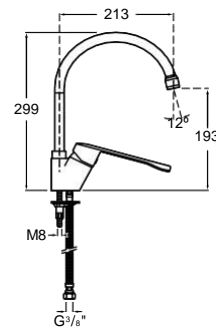

Single-lever wall-mounted bath-shower mixer
with automatic diverter with retention,
1.70 m flexible shower hose,
handshower and swivel wall bracket
Ref. A5A0123C02
139,00 €