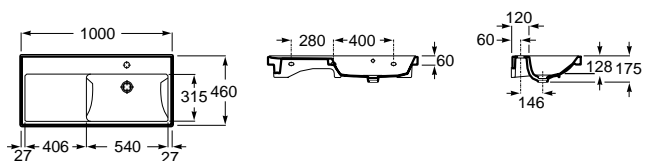

Wall-hung or vanity basin, asymmetric

1000 x 460 mm

Wall-hung or vanity basin with fixing kit

Ref. A3270ME..0

White

209,00 €

Dimensions in mm. Prices in EUR without VAT. The present pricelist cancels the previous one.

Replace (..) in the product reference with the code of the chosen finish.