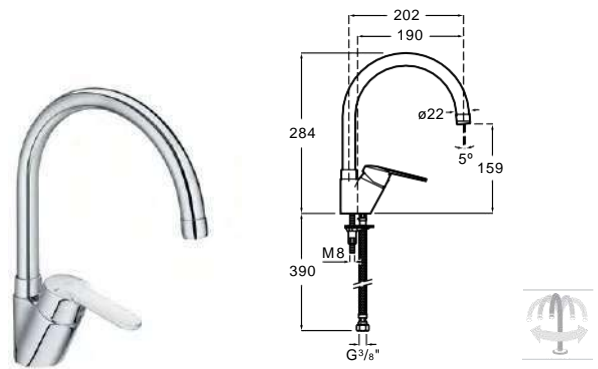

Victoria single-lever kitchen sink mixer

Single-lever kitchen sink mixer with swivel spout, aerator and flexible supply hoses.
Chromed.
Ref. A5A8E25C00
84,90 €