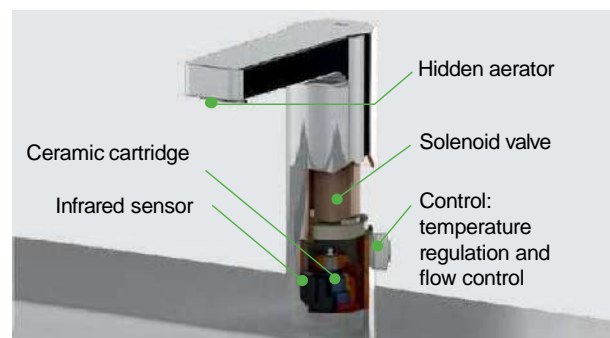

Electronic mixer