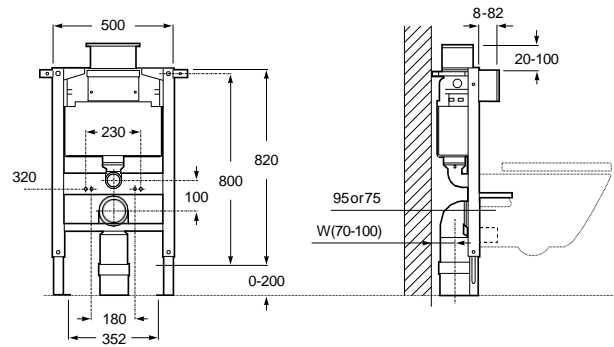

For wall-hung WC

Duplo WC L under window

- 6/3L
- 4,5/3L

Concealed structure for toilet with dual flush cistern. Allows front or top activation. Draining elbow $\varnothing 90/110$
Ref. A890121010
331,00 €