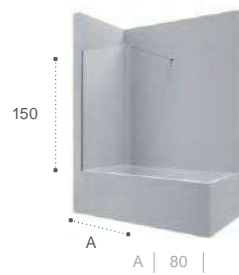

BF

Victoria
□ 531