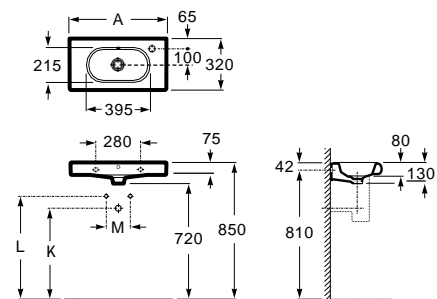

470 x 440 x 135 mm
 Countertop or wall-hung basin
 with fixing kit
 Ref. A3271110..0
 White
 205,00 €

Meridian

COMPACT

A	Application	K (siphon)	L	M
600	Wall-hung	530	610	150
550	Semipedestal	600	660	80

600 x 320 mm