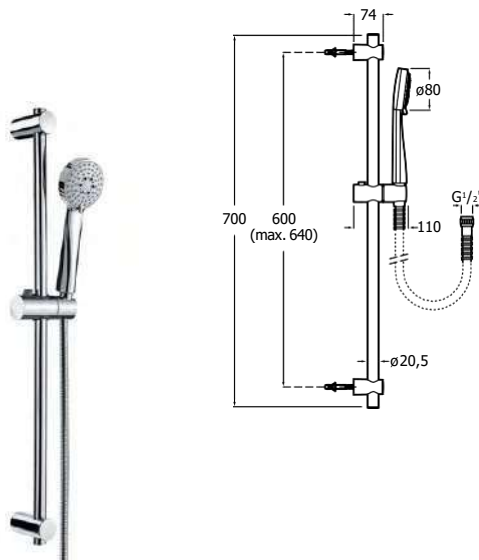

Shower kit Stella 80/3

Shower kit Stella 80/3. Hand shower with 3 functions, slide bar 700 mm. Flexible hose PVC 1.70 m
Chrome.
Ref. A5B1403C00
69,10 €