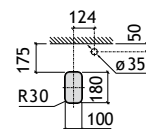

Bol

ø 420 mm
Over countertop basin
Ref. A327876..0
White
222,00 €