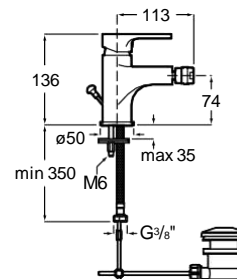

Bidet mixer

Single-lever bidet mixer with aerator,
pop-up waste and flexible supply hoses.
Chrome.
Ref. A5A626AC0K
77,90 €

Wall-mounted bath-shower mixer

Single-lever shower mixer with handshower,
1.70 m flexible hose and swivel shower bracket.
Chrome.
Ref. A5A0A6AC0K
115,00 €