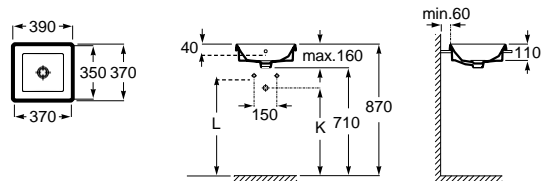

K (Trap)	L
Totem/Minimal	530	610
Bottle	610	640