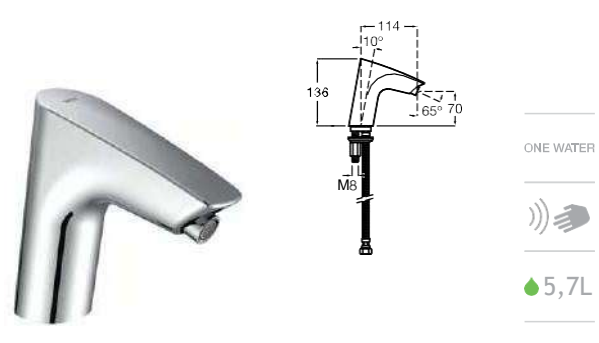

Electronic basin faucet Atlas-E. Single water supply

Electronic basin faucet with flexible supply hoses. Chromed

Powered by four 1.5V LRG (AA) alkaline batteries
Ref. A5A5690C00
433,00 €

Powered by mains connection (230)⁽¹⁾.
Ref. A5A5790C00
440,00 €