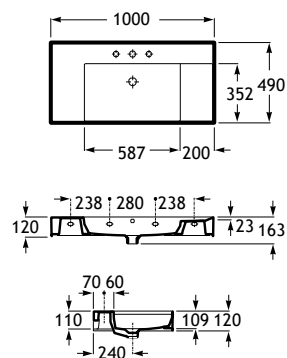

FINE
CERAMIC

00 62 63 64 65 66

800 x 490 mm
Basin FINECERAMIC®
with fixing kit
Ref. A32752B..0

White	Colour*
611,00 €	734,00 €