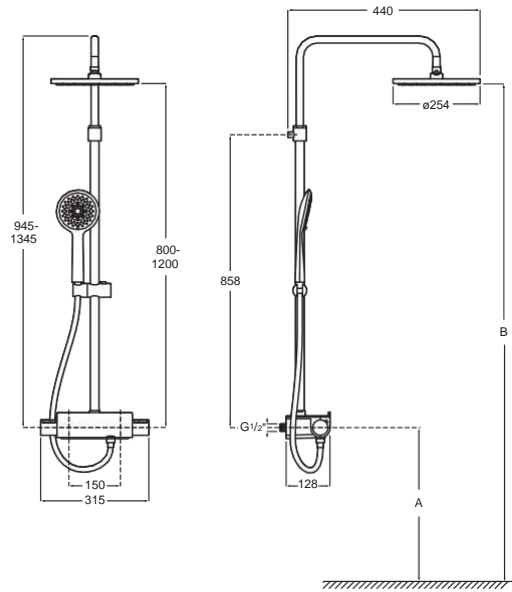

Thermostatic columns

Single-lever columns

Twin-lever columns

Hydromassage columns

Deck-T Round* / Deck-T Square*

Deck-T Round thermostatic shower column with shelf

Thermostatic shower column with shelf
with adjustable height from 800 to 1200 mm.
The shower head can be swivelled,
Sensum Round \varnothing 130 mm hand shower with 4 functions,
flexible hose 1,75m PVC satin and swivel bracket.
Chrome.
Ref. A5A9788C00
855,00 €