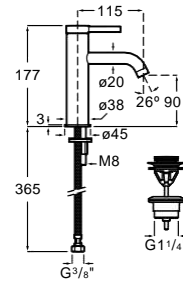

Basin mixer⁽¹⁾

(N)

5L

GOLD START

Single-lever basin mixer smooth body with click-clack waste, aerator and flexible supply hoses.

Chrome Ref. A5A3A9EC00   Matt Black Ref. A5A3A9ENB0   Everlux Ref. A5A3A9E..0

Chrome	Matt Black*	Everlux*
153,00 €	214,00 €	230,00 €