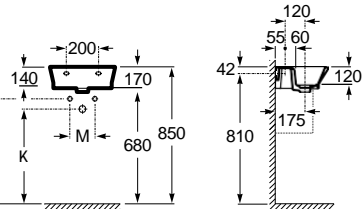

480 x 480 mm

Basin with fixing kit
Ref. A327477..0
White
94,60 €

Basin

Application	K (sifón)	L	M
Wall-hung	530	610	150
Semipedestal	570	640	80

A	B	F
450	420	370
400	320	335
350	320	285

450 x 420 mm

Basin with fixing kit
Ref. A327477..0
White
84,80 €