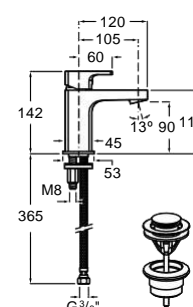

5L
COLD
START

Single-lever basin mixer with smooth body and flexible supply hoses. Includes click-clack waste.
Cold start. Chrome.
Ref. A5A3B01C00
269,00 €