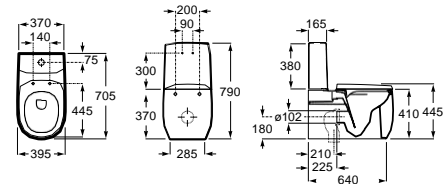

Drop-in basin

00 62 63 64 65 66

585 x 450 mm
Basin FINECERAMIC®
Includes universal waste with ceramic plug ø72 mm.
Ref. A3270B6..0

White	Colour
417,00 €	501,00 €

450 x 450 mm
Basin FINECERAMIC®
Includes universal waste with ceramic plug ø72 mm.
Ref. A3270B7..0

White	Colour
338,00 €	405,00 €

FINE CERAMIC®

	K	L	M
Totem	530	610	150
Minimal	610	640	
Bottle	610	640	

Back to wall close-coupled WC Rimless

705 mm length
BTW close-coupled WC
dual outlet,
with fixing kit.
Ref. A3420B9..0

White	Colour
2 720,00 €	3 264,00 €

BTW

RIMLESS®

4,5/3L

00 62 63 64 65 66

Cistern without lid⁽¹⁾
With dual flush mechanism
4,5/3 litres and bottom inlet.
Ref. A3410B1..0

White	Colour
470,00 €	564,00 €

SUPRALIT®
Seat and cover with soft-closing
system, metal hinges, Easy Remove.
Ref. A801B82..B

White	Colour
205,00 €	245,00 €

Wall-hung WC Rimless

585 mm length
Wall-hung Rimless WC
with hidden fixations.
Ref. A3460B7..0

White	Colour
1 081,00 €	1 298,00 €

RIMLESS®

00 62 63 64 65 66

SUPRALIT® seat and cover with soft-closing
system, metal hinges, Easy Remove.
Ref. A801B82..B

White	Colour
205,00 €	245,00 €