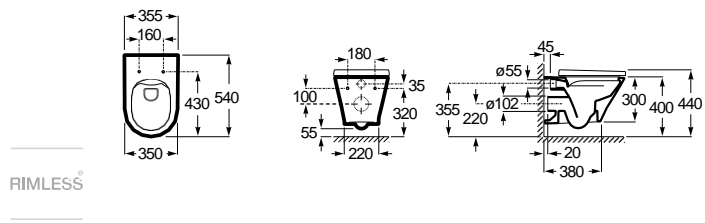

Wall-hung WC, Round, Rimless

540 mm length
Wall-hung Round
WC, Rimless
Ref. A3460N7..0
White
233,00 €

SUPRALIT® seat and cover with soft-closing system, metal hinges, Easy Remove
Ref. A801D12..1
White
116,00 €