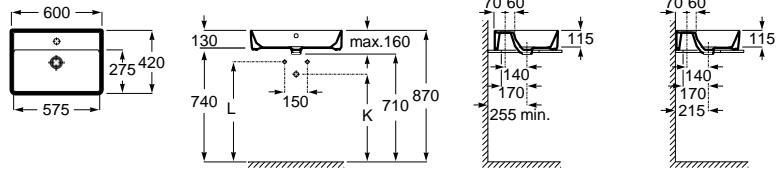

The Gap

Over countertop basin

600 x 420 mm
Over countertop basin
Ref. A3270MN..0
White
124,00 €