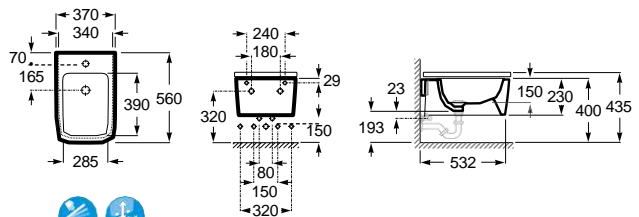

Wall-hung Bidet Square

BTW

00 62 63 64 65 66

560 mm length
Bidet with fixing kit
Ref. A357535..0

SUPRALIT® cover with soft-closing system, metal hinges, Easy Remove
Ref. A806532..B

White	Colour*
448,00 €	542,00 €

White	Colour*
98,50 €	98,50 €

Dimensions in mm.

Prices in EUR without VAT. The present pricelist cancels the previous one.

*Product on request

Replace (..) in the product reference with the code of the chosen finish.