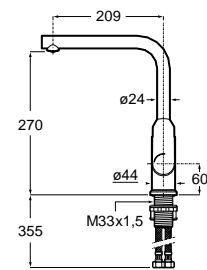

Single-lever kitchen sink mixer

(N)

Single-lever kitchen sink mixer with L spout fixed, aerator and flexible supply hoses. Chromed.
Ref. A5A836EC00
153,00 €