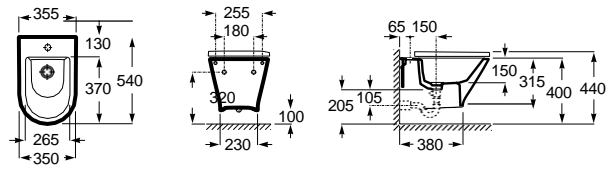

Wall-hung bidet, Round