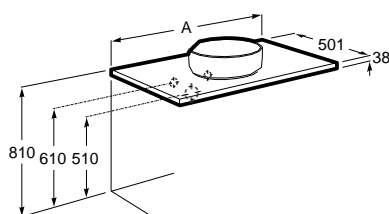

A
1004
804
604

Dimensions
in mm.

Prices in EUR without VAT.
The present pricelist cancels the previous one.

*Product on request