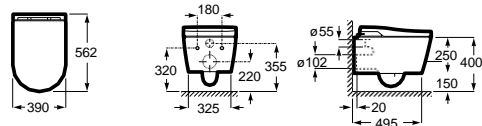

In-Wash® Inspira, Rimless

BTW

RIMLESS®

4/2L

680 mm length

Back to wall WC Rimless
with dual-flush mechanism 4/2 L.

Ref. A80306L001

2 127,00 €

RIMLESS®

562 mm length

Wall-hung WC, Rimless

Ref. A803060001

2 506,00 €

In-Wash® / Functions

Cleaning	Anal	YES
	Perineal	YES
	Oscillating	YES
	Water heating	YES
	Adjustable water temperature	3 levels
	Adjustable water pressure	3 levels
	Adjustable nozzle position	5 positions
	Removable nozzle	YES
Drying	No. of nozzles	1
	Adjustable air temperature	3 levels
Seat	User detection	YES
	Soft-Close System	YES
	Colours	White
	Courtesy light	YES
	Antibacterial material	YES
	Wide and comfortable seating area	YES

Control panel	Remote control	YES	
	Direct access to functions	YES	
	Side auxiliary panel	YES	
Flush	ONLY IN-TANK models	Tank integrated in vitreous china	YES
		Flush volume	4,5/3 L
		Flush with no power supply	2/3 uses
Hygiene	Quick-release seat and cover	YES	
	Self-cleaning nozzle	YES	
	Removable nozzle	YES	
	Rimless technology (wall-hung version)	YES	
Energy saving	Hidden fixations	YES	
	Energy saving function	YES	
	ON/OFF push button	YES