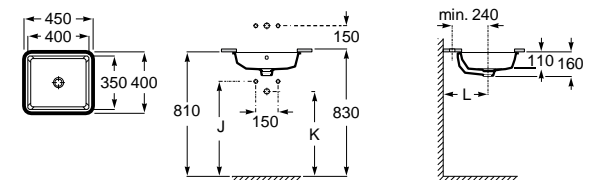

Trap	K	J	L
Totem/Minimal	530	610	300-340
Bottle	570	640	240-290