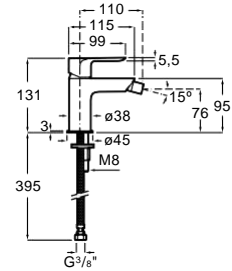

Single-lever bidet mixer with aerator
and flexible supply hoses.
Matt Black
Ref. A5A626ENB0
165,00 €