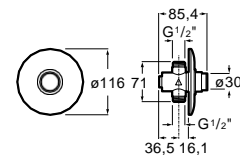

Urinal faucet

Urinal faucet. Built-in shut-off cock. G1/2".
Chromed.
Ref. A5A9077C00
92,60 €