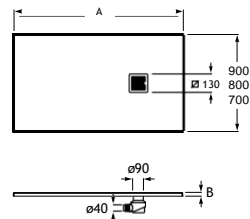

10 20 40 63 64 65 66

Dimensions Standard

Dimensions		
1800 x 900 x 31	Ref. AP10170838401..0	850,00 €
1600 x 900 x 31	Ref. AP10164038401..0	696,00 €
1400 x 900 x 31 ⁽¹⁾	Ref. AP10157838401..0	610,00 €
1200 x 900 x 28 ⁽¹⁾	Ref. AP1014B038401..0	513,00 €
1000 x 900 x 26	Ref. AP1013E838401..0	415,00 €
1800 x 800 x 31	Ref. AP10170832001..0	640,00 €
1600 x 800 x 31	Ref. AP10164032001..0	554,00 €
1400 x 800 x 31 ⁽¹⁾	Ref. AP10157832001..0	485,00 €
1200 x 800 x 28 ⁽¹⁾	Ref. AP1014B032001..0	473,00 €
1000 x 800 x 26 ⁽¹⁾	Ref. AP1013E832001..0	403,00 €
1800 x 700 x 31	Ref. AP1017082BC01..0	572,00 €
1600 x 700 x 31	Ref. AP1016402BC01..0	531,00 €
1400 x 700 x 31	Ref. AP1015782BC01..0	471,00 €
1200 x 700 x 28	Ref. AP1014B02BC01..0	424,00 €
1000 x 700 x 26	Ref. AP1013E82BC01..0	379,00 €

A	B
1800	31
1600	31
1400	31
1200	28
1000	26

Dimensions
in mm.

Prices in EUR without VAT.
The present pricelist cancels the previous one.

*Product on request

Replace (..) in the product reference with the
code of the chosen finish.

⁽¹⁾ Colour White 00, Slate 20
and Black 40 on stock