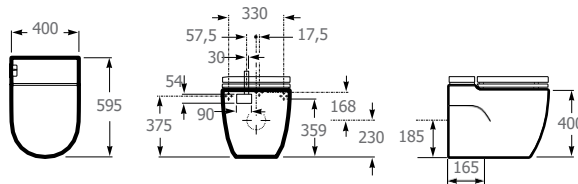

In-Tank*

WC with integrated cistern, seat and cover

590 mm length
Back to wall WC.
Needs power supply.
Ref. A893303000
White
3 489,00 €

COMPACT

BTW

Wall-hung In-Tank*

WC with integrated cistern, seat and cover

590 mm length
Wall-hung WC.
Includes "L" type support.
Needs power supply.
Ref. A893301000 (A)
White
3 504,00 €

Wall-hung WC.
Includes "I" type support.
Needs power supply.
Ref. A893302000 (B)
White
3 179,00 €

COMPACT

Compact bidet

520 mm length
Back to wall bidet
with fixing kit
Ref. A357247..0
White
213,00 €

SUPRALIT® cover with
soft-closing system, metal
hinges, Easy Remove
Ref. A8062AC..B
White
142,00 €

SUPRALIT® cover
with metal hinges
Ref. A8062AB..B
White
94,60 €

COMPACT

BTW

Dimensions
in mm.

Prices in EUR without VAT.
The present pricelist cancels the previous one.

*Product on request