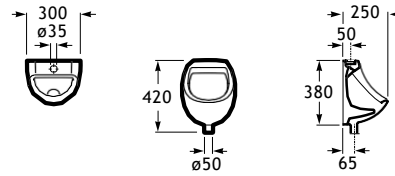

Urinals

Mini

Top inlet urinal
Ref. A353145000
72,90 €