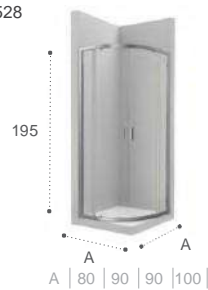

MR

Victoria
□ 528