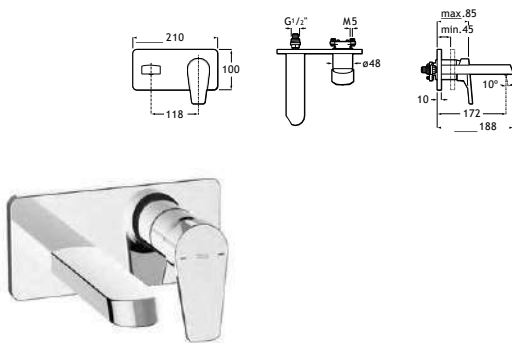

Built in basin mixer

Built-in basin mixer
Ref. A5A3A1BC0K
192,00 €

To be completed with Box A525891203