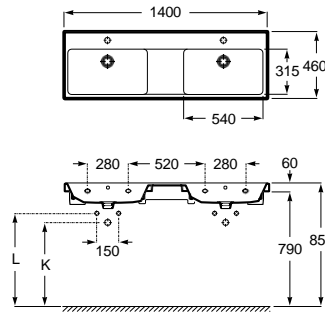

The Gap

Wall-hung basin, double

1400 x 460 mm
 Double bowl wall-hung basin with fixing kit
 Ref. A3270MU..0
 White
 337,00 €

Trap	K	L
Totem	530	610
Minimal		640
Bottle	570	

Wall-hung basin

1000 x 460 mm
 Wall-hung or vanity basin with fixing kit
 Ref. A3270MA..0
 White
 209,00 €