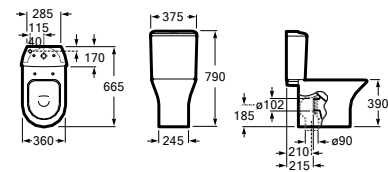

Close-coupled WC

665 mm

Close-coupled WC
with dual outlet with
fixing kit
Ref. A342640000
White
124,00 €

Close-coupled WC
with dual outlet, with
nozzle, with fixing kit
Ref. A34264T000
139,00 €

Dual flush 3/6L WC
cistern with bottom inlet
Ref. A341640000
White
128,00 €

SLIM, Soft-closing
seat and cover
Ref. A801C4200U
White
89,30 €

Soft-closing
seat and cover
Ref. A80164A004
White
94,80 €

Seat and cover
Ref. A801640004
White
66,10 €

Dimensions
in mm.

Prices in EUR without VAT.
The present pricelist cancels the previous one.

Replace (..) in the product reference with the
code of the chosen finish.