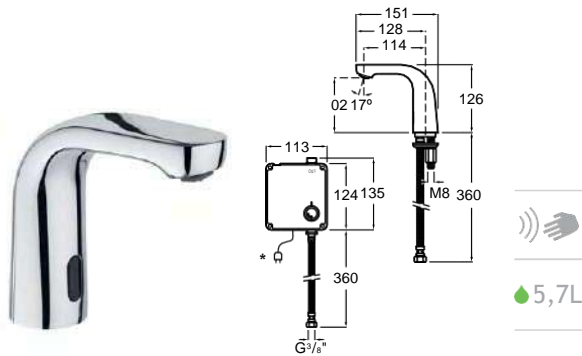

Powered by mains connection (230)⁽¹⁾.
Ref. A5A556EC00
423,00 €

L20-E / Loft-E / Electronic

Electronic basin faucet L20-E. Premixed

Electronic basin faucet with flexible supply hoses. Chromed.

Powered by 4 AA alkaline batteries (1.5V LRG (AA)).
Ref. A5A5309C00
430,00 €