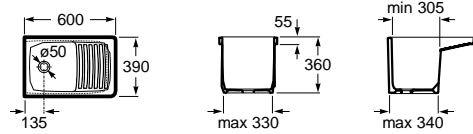

Meridian close-coupled WC and Access Pro accessories.

Other products / Laundry sink

Henares

600 x 390 x 360 mm
Laundry sink
Ref. A368951001
267,00 €

Unik Henares*

390 x 600 x 847 mm
Laundry sink and unit
Ref. A851028806
369,00 €