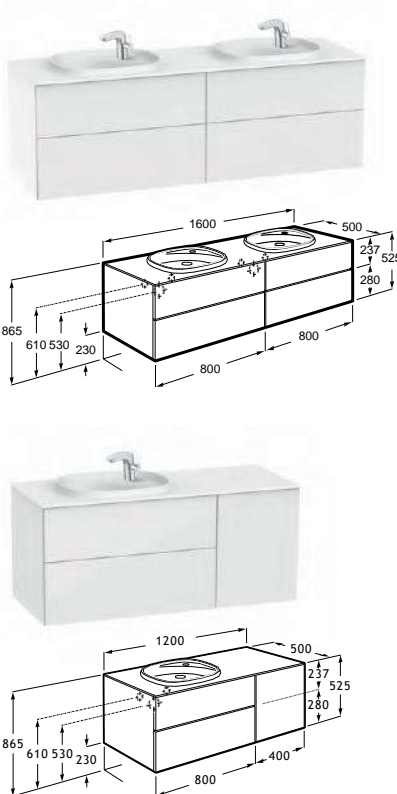

Unik Surfex®

Includes base unit and basin Surfex®. The basin is always supplied in white finish.

402 806

4 drawers and washbasin by Surfex®

1600 mm*

Ref. A851395806 (glossy white) - 3 964,00 €
Ref. A851395402 (textured city oak) - 3 845,00 €

Base Unit	Washbasin
A857145XX X	AW221648324B0000
A857145XX X	

2 drawers and washbasin by Surfex®

1200 mm*

Right

Ref. A851392806 (glossy white) - 2 937,00 €
Ref. A851392402 (textured city oak) - 2 878,00 €

Base Unit	Washbasin
A857145XX X	AW2114B8326B0000
A857147XX X	

1200 mm*

Left

Ref. A851391806 (glossy white) - 2 937,00 €
Ref. A851391402 (textured city oak) - 2 878,00 €

Base Unit	Washbasin
A857145XX X	AW2114B8192B0000
A857147XX X