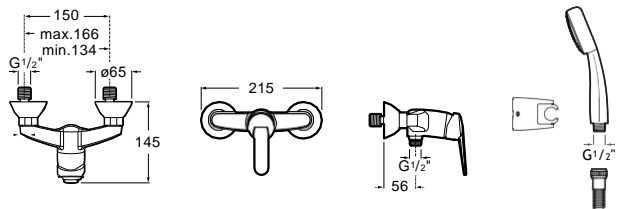

Wall-mounted shower mixer

Single-lever shower mixer with handshower, flexible hose 1.50 m and swivel shower bracket.
Chrome.
Ref. A5A2025C02
84,30 €