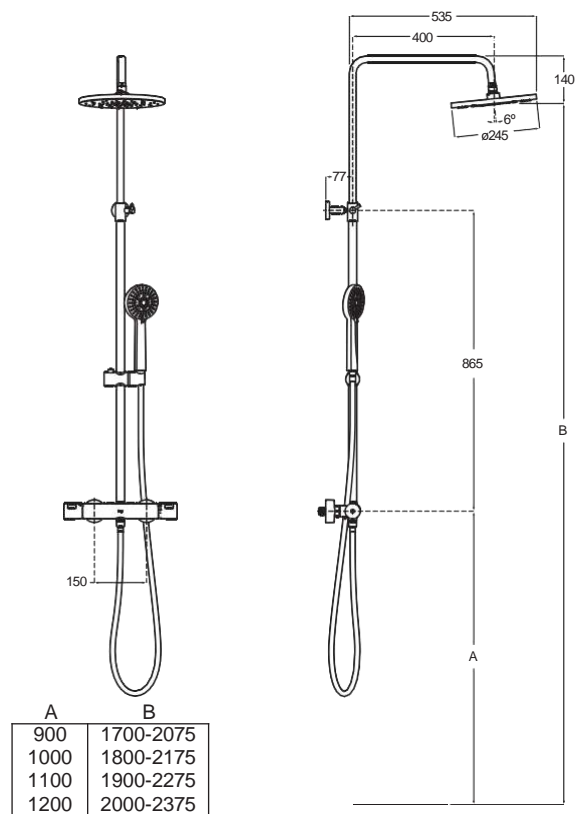

Victoria-T Plus / Victoria-T Basic

Victoria-T Plus thermostatic telescopic shower column

Thermostatic shower column with adjustable height. The shower head $\varnothing 245\text{mm}$ can be swivelled, flexible hose 1,70 m metal and swivel bracket.
Hand shower $\varnothing 100$ with 3 functions.
Chrome.
Ref. A5A2F18C00
631,00 €

Victoria-T Basic thermostatic shower column

Thermostatic shower column.
Includes shower head $\varnothing 200\text{ mm}$, metal flexible hose 1,70 m and swivel bracket.
Hand shower $\varnothing 100$ with 1 function.
Chrome.
Ref. A5A9F18C00
593,00 €