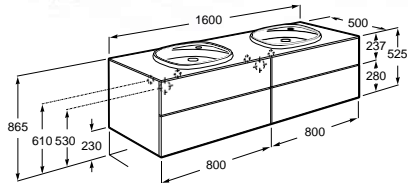

Base unit for drop in basins Beyond⁽¹⁾

402 806

4 drawers

1600 mm*

For washbasins 585 mm⁽¹⁾

Ref. A851419806 (glossy white) - 4 426,00 €

Ref. A851419402 (textured city oak) - 4 314,00 €

Base Unit	Countertop
A857145XX X	A857265432
A857145XX X	

2 drawers

1200 mm*

For washbasin 585 mm. Right.⁽¹⁾

Ref. A851413806 (glossy white) - 3 379,00 €

Ref. A851413402 (textured city oak) - 3 319,00 €

Base Unit	Countertop
A857145XX X	A857253432
A857147XX X	

1200 mm*

For washbasin 585 mm. Left.⁽¹⁾

Ref. A851412806 (glossy white) - 3 379,00 €

Ref. A851412402 (textured city oak) - 3 319,00 €

Base Unit	Countertop
A857145XX X	A857252432
A857147XX X	

⁽¹⁾ The washbasin is ordered separately

Dimensions in mm.

Prices in EUR without VAT. The present pricelist cancels the previous one.

*Product on request

Replace XXX in the product reference with the code of the chosen finish.

402 Textured city oak
806 Glossy white