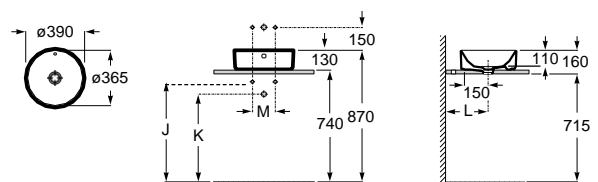

The Gap

$\varnothing 390$ mm
Over countertop basin
Ref. A3270MJ..0
White
146,00 €

Dimensions in mm. Prices in EUR without VAT.
The present pricelist cancels the previous one.

Replace (..) in the product reference with the code of the chosen finish.