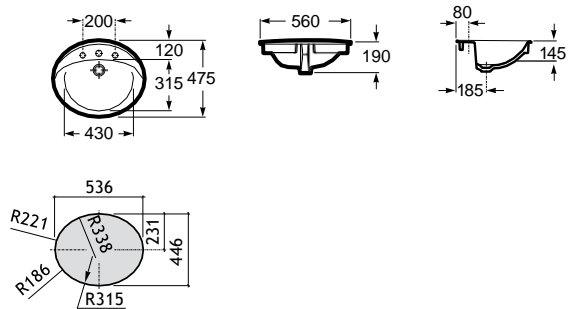

Foro

ø 400 mm
Drop-in basin
Ref. A327872..0⁽¹⁾
White
139,00 €

⁽¹⁾ Fitting hole 374 mm

Aloa

560 x 475 mm
Drop-in basin
Ref. A327865000
White
109,00 €