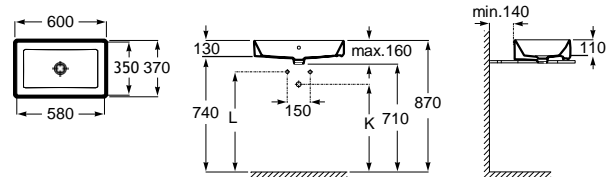

Over countertop basin

600 x 370 mm
Over countertop basin
Ref. A3270Y2..0
White
156,00 €