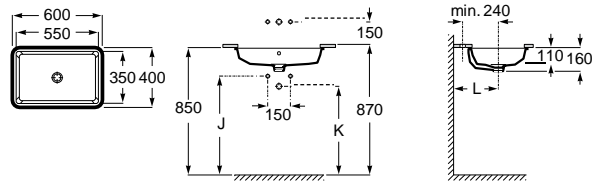

Trap	K	J	L
Totem/Minimal	530	610	300-340
Bottle	570	640	240-290