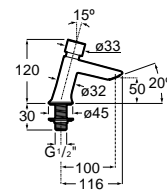

Deck-mounted basin faucet

ONE WATER

6L

Basin faucet with aerator. G1/2". Flow: 6 l/m.
Automatic closing: 15 sec. Chromed.
Ref. A5A4277C00
96,40 €