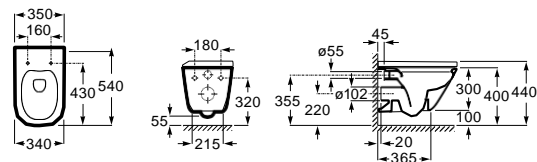

Wall-hung WC Square, Rimless

540 mm length

Wall-hung Square WC, Rimless
Ref. A34647L..0
White
252,00 €

Seat and cover with soft-closing system, metal hinges
Ref. A801472..4 ⁽¹⁾
White
112,00 €

Seat and cover with metal hinges
Ref. A801470..4 ⁽¹⁾
White
62,50 €

SLIM seat and cover with soft-closing system
Ref. A801472..3
White
90,20 €

SUPRALIT® seat and cover with soft-closing system, metal hinges, Easy Remove
Ref. A801472..B ⁽²⁾
White
127,00 €

SUPRALIT® seat and cover with metal hinges, Easy Remove
Ref. A801470..B ⁽²⁾
White
90,80 €

Dimensions in mm. Prices in EUR without VAT. The present pricelist cancels the previous one.

Replace (..) in the product reference with the code of the chosen finish.

⁽¹⁾ Till end of stock
⁽²⁾ Available second semester 2022