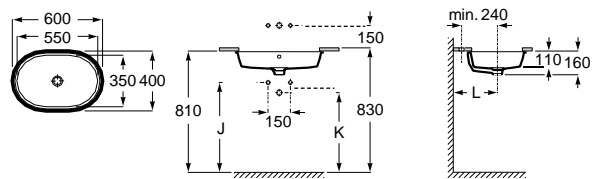

Trap	K	J	L
Totem/Minimal	530	610	300-340
Bottle	570	640	240-290