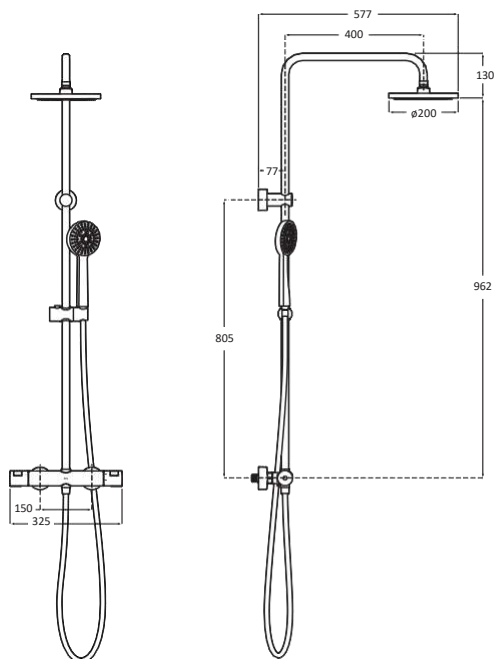

Victoria-T Plus / Victoria-T Basic

Victoria-T Plus thermostatic telescopic shower column

Thermostatic shower column with adjustable height. The shower head $\varnothing 245\text{mm}$ can be swivelled, flexible hose 1,70 m metal and swivel bracket.
Hand shower $\varnothing 100$ with 3 functions.
Chrome.
Ref. A5A2F18C00
631,00 €

Victoria-T Basic thermostatic shower column

Thermostatic shower column.
Includes shower head $\varnothing 200\text{ mm}$, metal flexible hose 1,70 m and swivel bracket.
Hand shower $\varnothing 100$ with 1 function.
Chrome.
Ref. A5A9F18C00
593,00 €