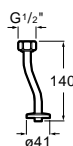

Urinal faucet

Urinal faucet. Angle shut-off cock G1/2".
Chromed.
Ref. A5A9277C00
75,60 €

External tube
Chromed.
Ref. A5A9317C00
32,80 €