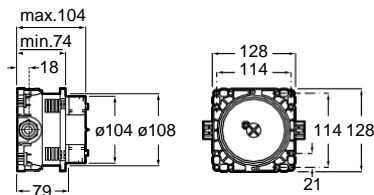

Internal subset Sentronic-E*

Internal subset with shut-off valve.
Mains connection (230).
Ref. A525874603
321,00 €