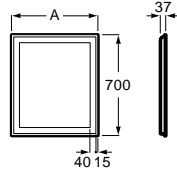

Iridia*

Mirror with perimetral LED lighting and demister device.

N

Iridia mirrors

1400 x 700 mm
Ref. A812347000
1 166,00 €

800 x 700 mm
Ref. A812341000
964,00 €

$\varnothing$ 1000 mm
Ref. A812338000
855,00 €

1200 x 700 mm
Ref. A812346000
1 127,00 €

600 x 700 mm
Ref. A812340000
894,00 €

$\varnothing$ 800 mm
Ref. A812337000
839,00 €

1000 x 700 mm
Ref. A812342000
1 127,00 €

400 x 700 mm
Ref. A812339000
823,00 €