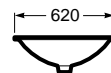

Grand Berna

620 x 390 mm
Built-in basin
with fixing kit,
enameled on both sides
Ref. A327899..0
White
154,00 €