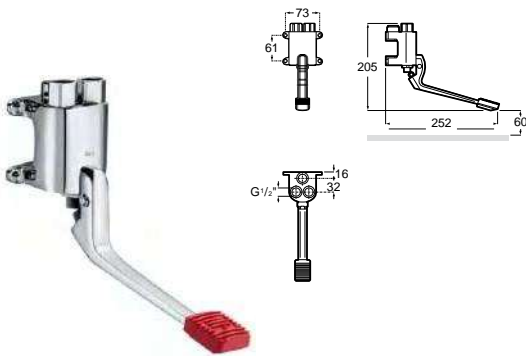

Instant Foot* / Pedals

Foot controlling pedal

Foot pedal, progressive mixer. Wall-mounted.
Ref. A505128900
329,00 €