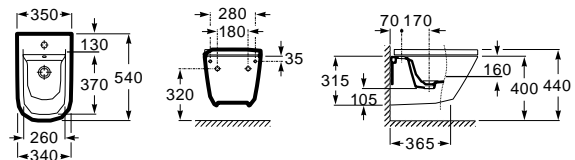

Wall-hung bidet with hidden fixation, Square

540 mm length
Bidet
Ref. A357476..0
White
261,00 €

Cover with soft-closing system, metal hinges
Ref. A806472..4⁽¹⁾
White
112,00 €

Cover with metal hinges
Ref. A806470..4⁽¹⁾
White
67,30 €