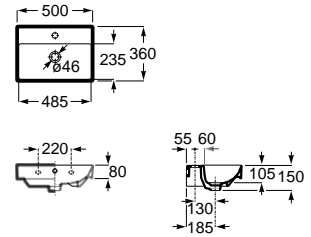

500 x 360 mm
Basin FINECERAMIC®
Ref. A32768E..0

White	Matt White*	Supraglaze®*
149,00 €	179,00 €	196,00 €