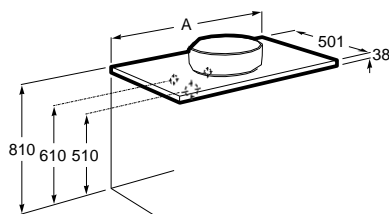

Worktop

Countertop for over countertop basins, moisture treated wood.
Includes brackets for fixing to the wall.

(N)

1400 mm *

Ref. A857322806 (glossy white) - 498,00 €

Ref. A857322402 (city oak) - 498,00 €

402 806

1200 mm *

Ref. A857321806 (glossy white) - 459,00 €

Ref. A857321402 (city oak) - 459,00 €

A
1400
1205

Worktop

Countertop for over countertop basins, moisture treated wood.
Includes brackets for fixing to the wall.

(N)

1000 mm *

Ref. A857320806 (glossy white) - 381,00 €

Ref. A857320402 (city oak) - 381,00 €

402 806

800 mm *

Ref. A857319806 (glossy white) - 317,00 €

Ref. A857319402 (city oak) - 317,00 €

600 mm *

Ref. A857318806 (glossy white) - 308,00 €

Ref. A857318402 (city oak) - 308,00 €

A
1004
804
604

Dimensions
in mm.

Prices in EUR without VAT.
The present pricelist cancels the previous one.

*Product on request