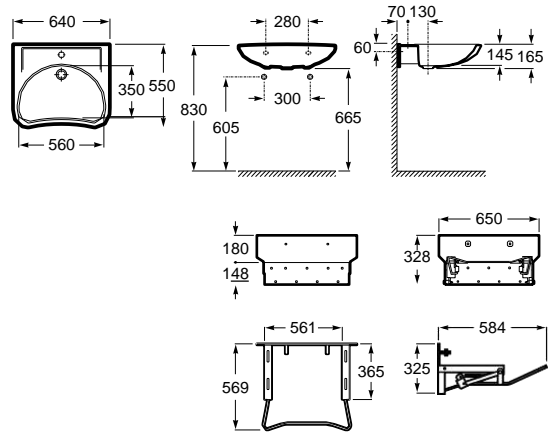

Access

Basin

640 x 550 mm

Basin with fixing kit
Ref. A327230000
122,00 €

Concealed waste fitting with
built-in trap and overflow
Ref. A506403207
123,00 €

Support for basin
Ref. A816323000*
727,00 €

Flexible trap for basin
Ref. A892814000*
77,70 €

Close-coupled WC

670 mm length

Close-coupled WC
with fixing kit.
Horizontal outlet
Height 480 mm
Ref. A342236000
186,00 €

Close-coupled WC
with fixing kit. Vertical
outlet. Height 430 mm
Ref. A342237000*
189,00 €

Dual flush 6/3L WC
cistern with mechanism,
side inlet
Ref. A341230000
189,00 €

Seat with open ring and
cover with stainless
steel hinges
Ref. A801230004
100,00 €

Ring with stainless
steel hinges
Ref. A80123D004
83,30 €

Wall-hung WC

700 mm length

Wall-hung WC
Ref. A346237000
288,00 €

Seat with open ring and
cover with stainless
steel hinges
Ref. A801230004
100,00 €

Ring with
stainless steel hinges
Ref. A80123D004
83,30 €