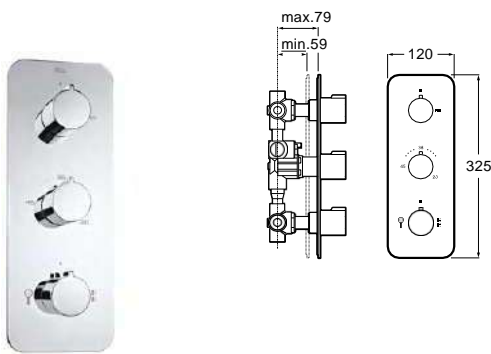

Built-in thermostatic mixer with 3-way diverter

Wall-mounted thermostatic mixer, 3-way diverter.
In stainless steel
Ref. A5A2778C00
1 101,00 €