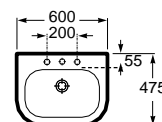

Nexo

600 x 475 mm
Basin with fixing kit
Ref. A327641000
White
92,20 €

Pedestal
Ref. A337641000
White
86,70 €

Semi-pedestal with fixing kit
Ref. A337642000
White
50,50 €