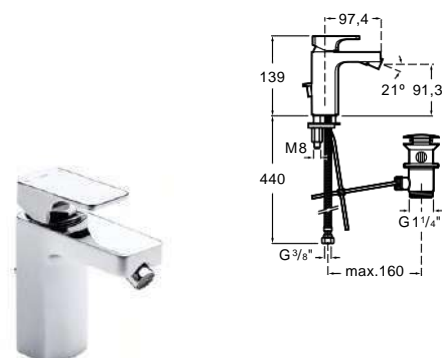

Bidet mixer

Single-lever bidet mixer with pop-up waste and flexible supply hoses. Chrome.
Ref. A5A6001C00
276,00 €