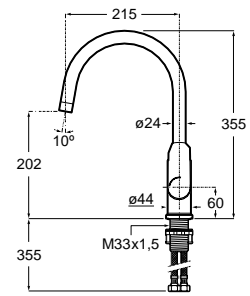

Cala ⁽¹⁾

Single-lever kitchen sink mixer

(N)

Single-lever kitchen sink mixer with U spout fixed, aerator and flexible supply hoses. Chromed.
Ref. A5A846EC00
146,00 €