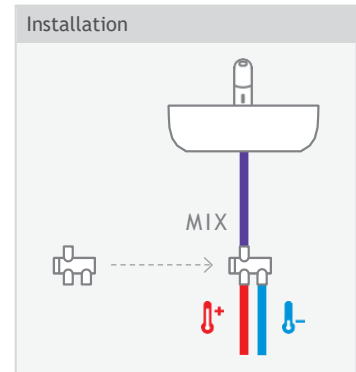

Avant / Self-closing

Deck-mounted basin mixer*

Deck-mounted basin mixer. With aerator. Chromed.
Ref. A5A3179C00
348,00 €

Deck-mounted basin faucet*

Deck-mounted basin faucet. With aerator. Chromed.
Ref. A5A4279C00
175,00 €

Built-in long spout basin faucet*

Built-in long spout basin faucet with aerator. Chromed.
Ref. A5A7979C00
220,00 €

Avant / Built-in thermostatic shower mixer *

Built-in thermostatic shower mixer Chromed.
Ref. A5A0679C00
884,00 €

Basin faucets / Thermostatic Micro-T*

Thermostatic Micro-T Premixed water. Chrome.
Ref. A5A0179C00
185,00 €