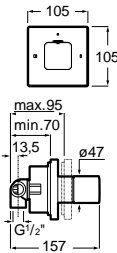

Built-in diverter Aqualine*

Square 2 way

2 way diverter. Chromed.
Ref. A5A164AC00
141,00 €

To be completed with built-in body
Ref. A525166803
152,00 €