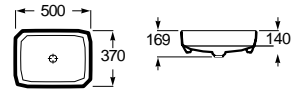

Trap	K
Totem	530
Minimal	530
Bottle	570