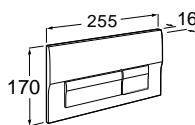

Operating plates for **Active** installation systems

B01Dual

Plate B01 Dual
Operating plate
White
Ref. A8901170B0
20,70 €

Plate B01 Dual
Operating plate
Chrome
Ref. A8901170B1
38,90 €