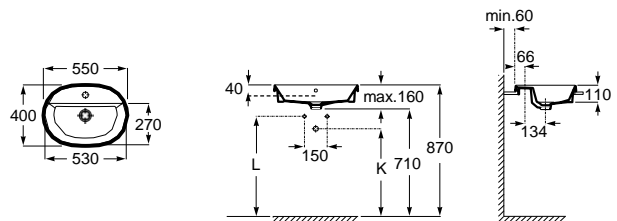

Drop-in basin

550 x 400 mm
Drop-in basin
Ref. A3270Y6..0
White
149,00 €

	K (Trap)	L
Totem/Minimal	530	610
Bottle	610	640