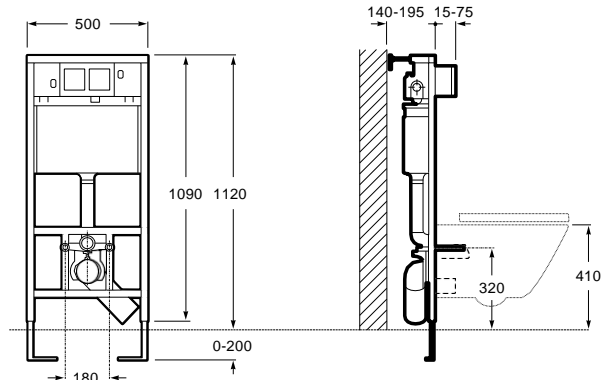

6/3L

4,5/3L

4/2L

Installation system for wall-hung WC. With cistern, dual flush mechanism 6/3, 4,5/3 or 4/2 litres and installation accessories. Minimum depth 140 mm. Draining elbow $\varnothing 90/90$ and $\varnothing 90/110$. Ref. A890090020
219,00 €