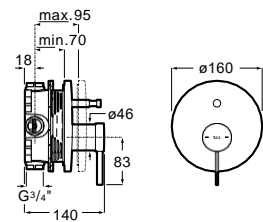

Built-in bath-shower mixer⁽¹⁾

N

Single-lever built-in bath-shower mixer
with automatic diverter.

C0 NB CN RG

Chrome Ref. A5A0B9EC00   Matt Black Ref. A5A0B9ENB0   Everlux Ref. A5A0B9E..0

Chrome	Matt Black*	Everlux*
193,00 €	270,00 €	290,00 €

To be completed with RocaBox A525869403