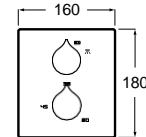

Built-in thermostatic bath or shower mixer.
Everlux.
To be completed with RocaBox Ref. A525869403
Ref. A5A2C3A..0
472,00 €

CN RG NM