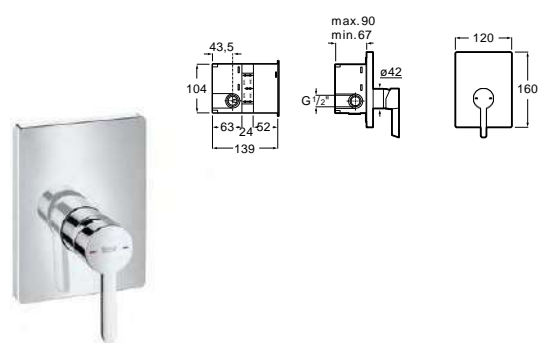

Built-in bath or shower mixer

Built-in bath or shower mixer
Chrome.
Ref. A5A2C7AC0K
71,30 €