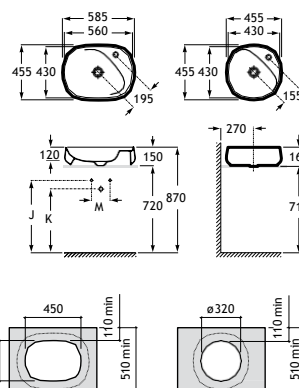

K	L	M
Totem	530	610	150
Minimal	610	640	
Bottle	610	640