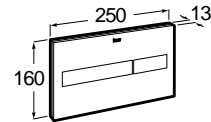

Plate PL7.A Dual
Operating plate
White Glass
Ref. A890188309
70,40 €

Plate PL7.A Dual
Operating plate
Black Glass
Ref. A890188308
70,40 €