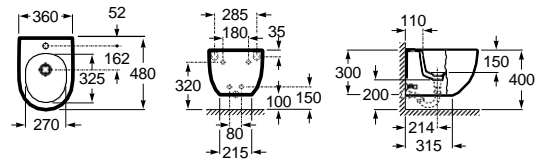

Compact wall-hung bidet

COMPACT

480 mm length
 Bidet
 Ref. A357246..0
 White
 257,00 €

Colours (vitreous china)

White
 00

Dimensions in mm.

Prices in EUR without VAT. The present pricelist cancels the previous one.