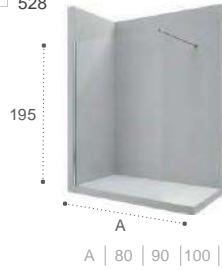

Shower enclosures

Quick guide

length x width
Dimensions in cm

Fixed panel (Walk-in)

DF

Victoria

□ 528

A | 80 | 90 | 100 |

Enclosures for shower, front entrance (between 3 walls)

L2-E

Brisa

□ 520