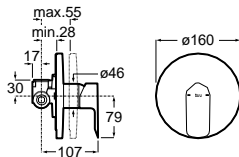

Built-in bath or shower mixer

Single-lever built-in bath or shower mixer
Chrome
Ref. A5A226EC00
88,60 €