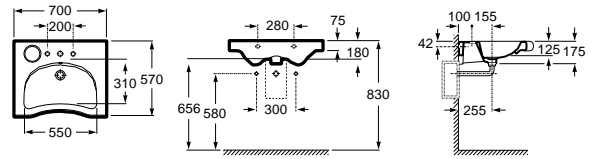

Seat with open ring and
cover with stainless
steel hinges
Ref. A801230004
100,00 €

Ring with
stainless steel hinges
Ref. A80123D004
83,30 €

Meridian

Basin*

700 x 570 mm
Basin with fixing kit
Ref. A32724H000
237,00 €