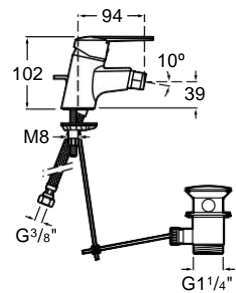

Single-lever basin mixer with aerator, pop-up waste and flexible supply hoses.
Chrome.
Ref. A5A3025C00
75,90 €

Bidet mixer

Single-lever bidet mixer with pop-up waste and with flexible supply hoses
Chrome
Ref. A5A6025C00
76,80 €