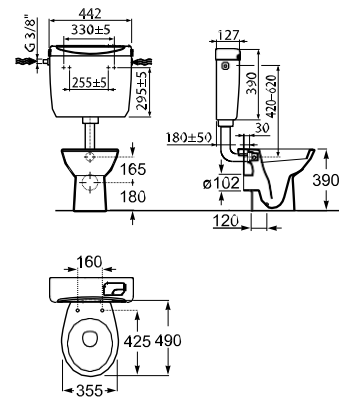

Replace (..) in the product reference with the code of the chosen finish.

Wall-hung bidet

520 mm length
Wall-hung bidet
Ref. A355198..0
White
69,10 €

Pack - Horizontal outlet

Single floorstanding WC, horizontal outlet with high plastic cistern with, seat and cover, termoplast in a box
Ref. A34P197000
White
133,00 €