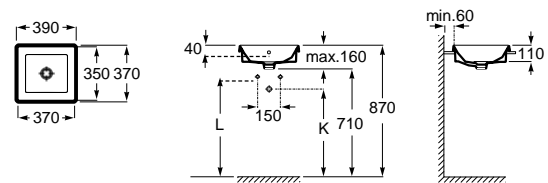

K (Trap)	L
Totem/Minimal	530	610
Bottle	610	640