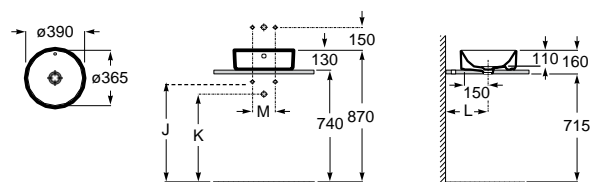

Over countertop basin

ø 390 mm
Over countertop basin
Ref. A3270MJ..0
White
146,00 €

Dimensions in mm. Prices in EUR without VAT.
The present pricelist cancels the previous one.

Replace (..) in the product reference with the code of the chosen finish.