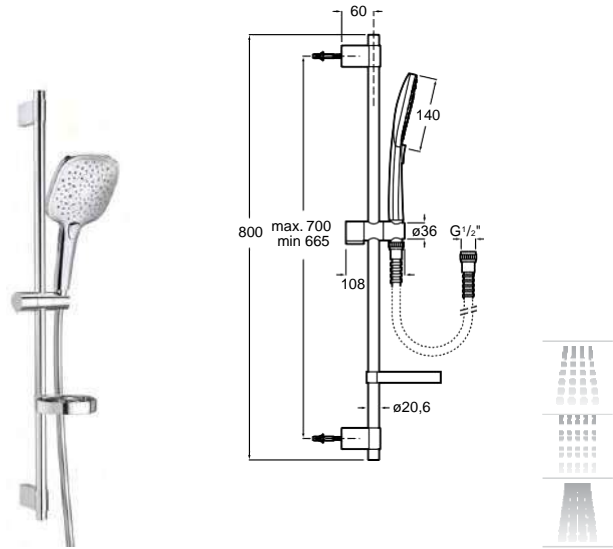

Shower kit **Plenum Square 140/3**

Shower kit Plenum Square 140/3, hand shower with 3 functions, slide bar 800 mm, soap dish and flexible hose satin 1,70 m. Chrome.
Ref. A5B1A10C00
158,00 €