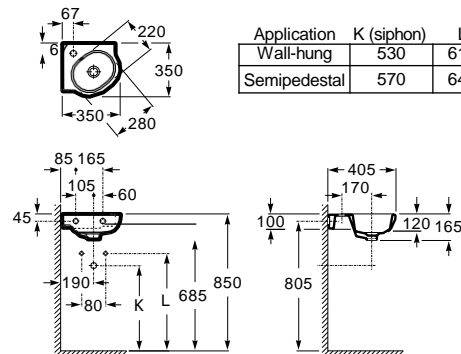

Compact Wall-hung basin

Application	K (siphon)	L
Wall-hung	530	610
Semipedestal	570 Bottle	640

- 450 x 250 mm
Wash-stand
with fixing kit
Ref. A327248..0
White
136,00 €

Corner basin

Application	K (siphon)	L
Wall-hung	530	610
Semipedestal	570	640