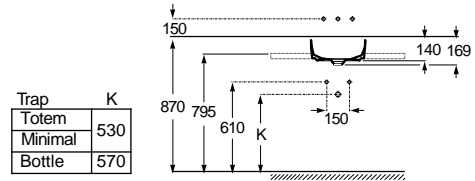

Inspira Round

White	Colour * (1)
331,00 €	405,00 €

00 62 63 64 65 66

White	Colour * (1)
294,00 €	358,00 €

FINE
CERAMIC

Ohtake

White	Colour
201,00 €	241,00 €

00 62 63 64 65 66

FINE
CERAMIC

Ohtake

White	Colour
193,00 €	232,00 €

00 62 63 64 65 66

FINE
CERAMIC