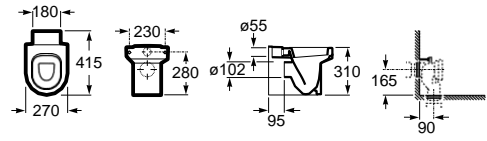

415 mm length
310 mm height

Baby WC pan dual outlet for built-in or high-level cistern or fluxor, BTW, fixing kit, elbow for vertical waste
Ref. A347115000
White
284,00 €

Seat for Happening baby WC pan
Ref. A801116004
White
79,40 €
Ref. A801116714
Yellow
79,60 €