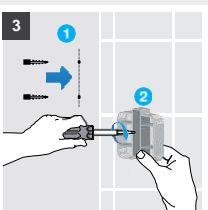

The installation by drill is easy, simple and durable in just four easy steps.

Victoria

Container
300x135 mm
Ref. A816688001
71,40 €

200x115 mm
Ref. A816687001
59,00 €

Corner container
250 x 250 mm
Ref. A816686001
72,90 €