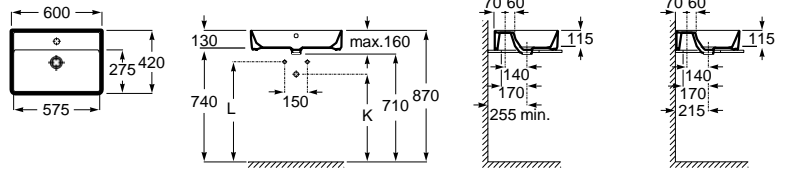

The Gap

600 x 420 mm
Over countertop basin
Ref. A3270MN..0
White
124,00 €