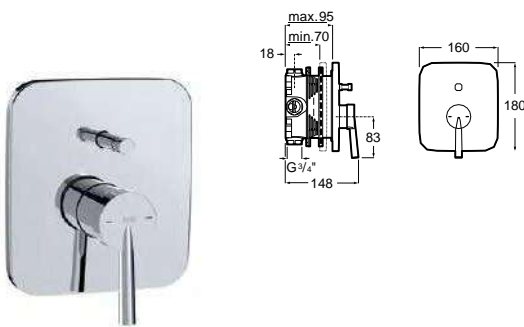

Built-in bath-shower mixer

Built-in bath-shower mixer with automatic diverter.
Chrome.
To be completed with RocaBox A525869403
Ref. A5A0B6DC00
268,00 €