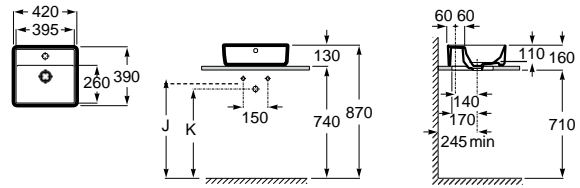

The Gap

Over countertop basin

420 x 390 mm
Over countertop basin
Ref. A3270MM..0
White
151,00 €