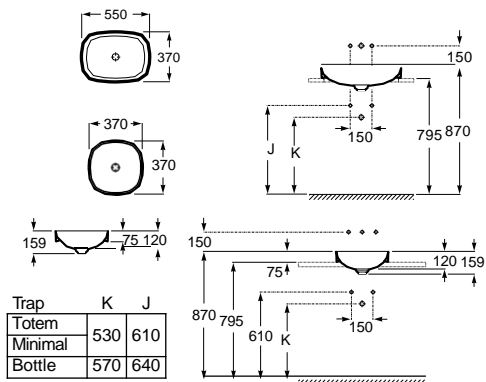

Inspira Soft

00 62 63 64 65 66

550 x 370 mm
Basin FINECERAMIC®
Including universal waste with ceramic
plug ø 72 mm.
Ref. A327504..0

White	Colour*
289,00 €	347,00 €

370 x 370 mm
Basin FINECERAMIC®
Including universal waste with ceramic
plug ø 72 mm.
Ref. A32750R..0

White	Colour*
286,00 €	347,00 €

FINE
CERAMIC

Inspira Round

00 62 63 64 65 66

550 x 370 mm
Basin FINECERAMIC®
Including universal waste with ceramic
plug ø 72 mm.
Ref. A327527..0

White	Colour*
289,00 €	347,00 €

ø 370 mm
Basin FINECERAMIC®
Including universal waste with ceramic
plug ø 72 mm.
Ref. A32752R..0

White	Colour*
275,00 €	336,00 €

FINE
CERAMIC

Debba

500 x 410 mm
Drop-in basin
Ref. A32799M..0
White
128,00 €

K (siphon)	
530	Totem / Minimal
610	Bottle

Dimensions
in mm.

Prices in EUR without VAT.
The present pricelist cancels the previous one.

*Product on request

Replace (..) in the product reference with the
code of the chosen finish.