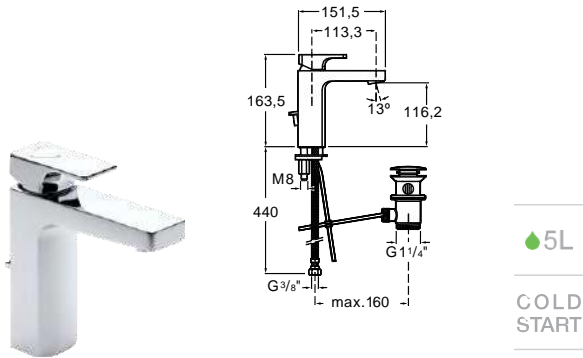

L90*/L90C*/ Ceramic cartridge

Basin mixer

5L

COLD
START

Single-lever basin mixer with pop-up waste and flexible supply hoses. Cold start. Chrome.
Ref. A5A3E01C00
349,00 €