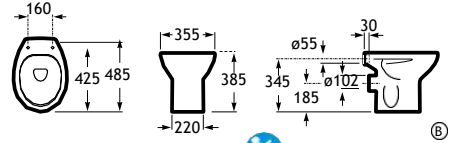

SUPRALIT® seat and cover with
soft-closing system, metal hinges
Ref. A801B62..B
White
64,70 €

SLIM seat and cover with
soft-closing system
Ref. A801392..1
White
69,30 €