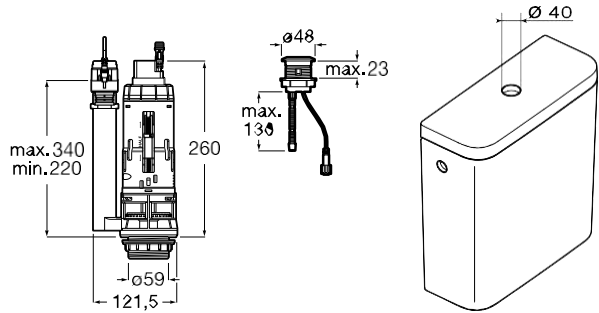

- 4/2L
- 4,5/3L
- 6/3L