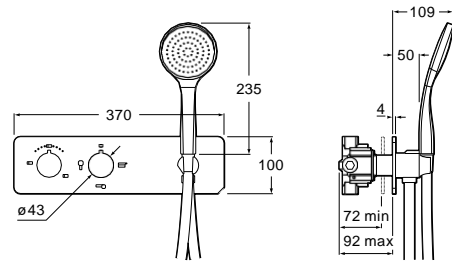

Puzzle*

Built-in thermostatic mixer with 3 way diverter

Built-in thermostatic mixer. 3-way diverter, handshower and fixed wall bracket.
Chrome.
Ref. A5A2805C00
1 057,00 €