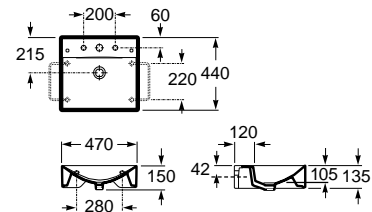

470 x 440 x 135 mm
 Countertop or wall-hung basin
 with fixing kit
 Ref. A3271110..0
 White
 205,00 €

Meridian

COMPACT

A	Application	K (siphon)	L	M
600	Wall-hung	530	610	150
550	Semipedestal	600	660	80

600 x 320 mm