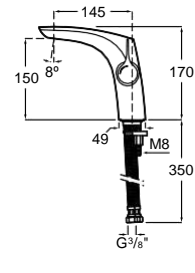

Basin mixer

5L

COLD
START

Single-lever basin mixer smooth body with flexible supply hoses.
Cold start. Everlux.
Ref. A5A3B3A..0
625,00 €

CN RG NM