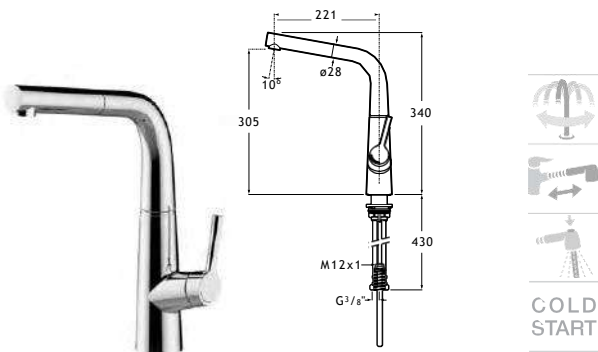

Syra single-lever kitchen sink mixer*

Kitchen sink mixer with retractable, swivel spout, and flexible supply hoses.
Cold start. Chromed
Ref. A5A852AC00
500,00 €

Dimensions in mm. Prices in EUR without VAT. The present pricelist cancels the previous one.

*Product on request