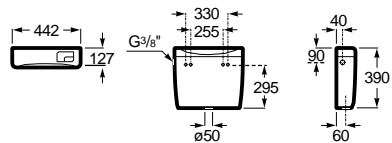

Baby toilets

Happening Baby*

BTW

415 mm length
310 mm height

Baby WC pan dual outlet for built-in or high-level cistern or fluxor, BTW, fixing kit, elbow for vertical waste
Ref. A347115000
White
284,00 €

Seat for Happening baby WC pan
Ref. A801116004
White
79,40 €
Ref. A801116714
Yellow
79,60 €

Baby*

FLAT BOWL

385 mm length.
350 mm height.

Baby WC pan for built-in or high-level cistern or fluxor

Horizontal outlet
Ref. A344PB700
105,00 €

Vertical outlet
Ref. A344PB8000
117,00 €

Seat for Baby WC pan
Ref. A801PB6004
77,60 €

D-Trit*

VC MACERATOR
Ref. A869000000
549,00 €

High-level cistern

Universal

6/3L

High/semi high plastic cistern, 6/3L
Ref. A890200000
43,20 €

Dimensions in mm.

Prices in EUR without VAT.
The present pricelist cancels the previous one.

*Product on request