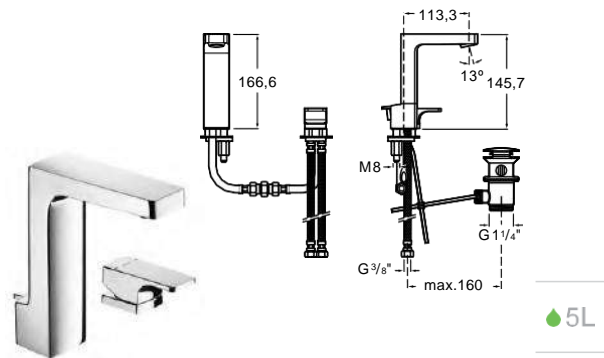

Basin mixer with deck-mounted handle

5L

Single-lever basin mixer with deck-mounted handle with pop-up waste and flexible supply hoses. Chrome.
Ref. A5A3801C00
511,00 €