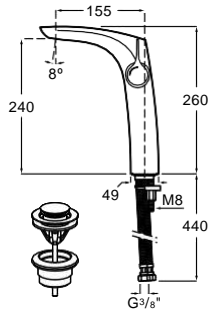

High spout basin mixer

5L

COLD
START

High spout basin mixer with smooth body and flexible supply hoses. Includes click-clack waste.
Cold start. Chrome.
Ref. A5A3A3AC00
513,00 €