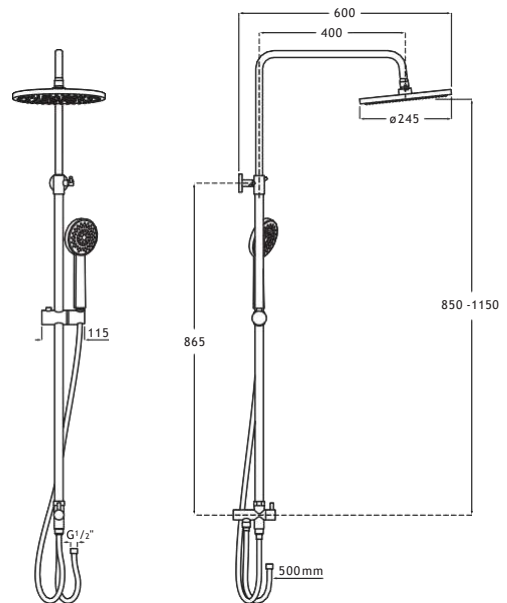

A	B
1000	2030
1100	2130
1200	2230

Victoria Connect Plus connectable shower column

Victoria Connect Plus

Connectable telescopic shower column with shower head $\varnothing 245$, hand shower $\varnothing 100$ with 1 function, flexible hose 1,7 m and swivel bracket.
Chromed.
Ref. A5B9M61C00
229,00 €