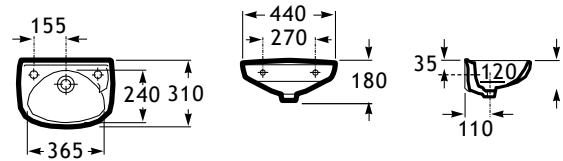

Adele

A	B	C	D
550	450	475	295
500	400	425	250

500 x 450 mm
Basin with fixing kit
Ref. A325195000
White
49,30 €

500 x 400 mm
Basin with fixing kit
Ref. A325196000
White
44,50 €

Pedestal
Ref. A331300001
White
46,20 €

Semi pedestal with
fixing kit
Ref. A335191000
White
41,90 €

Ibis

440 x 310 mm
Wash-stand
Ref. A320841001
White
60,90 €

Dimensions in mm. Prices in EUR without VAT. The present pricelist cancels the previous one.

Replace (..) in the product reference with the code of the chosen finish.