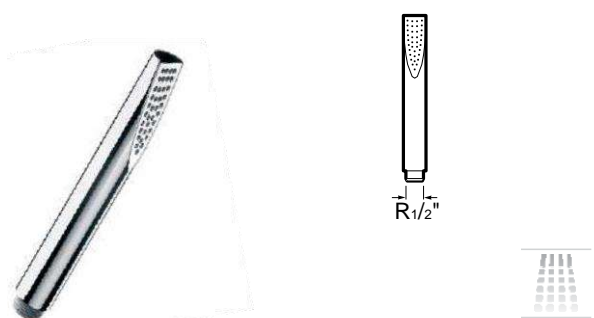

Hand shower Bisel

Hand shower.
1 function: Rain.
Chrome.
Ref. A5B9047C00
20,60 €