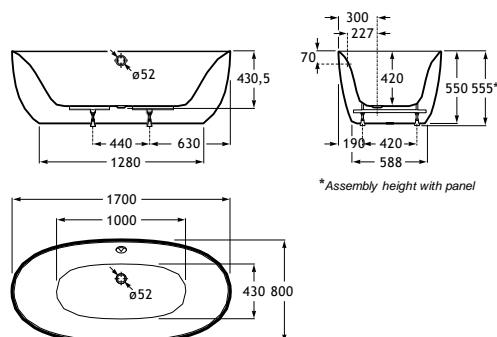

1700 x 800

Oval acrylic bath with pop-up waste and siphon

	Massage	Capacity	White
Ref. A248313000	Without massage	175 L	2 747,00 €