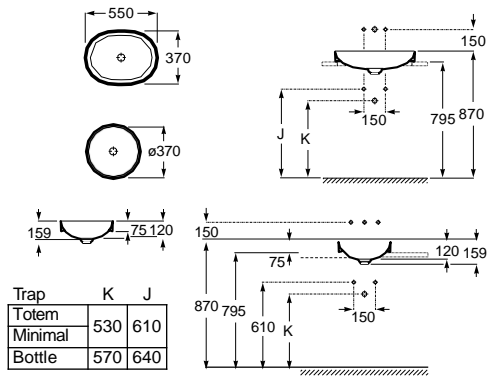

Drop-in basins Inspira Square

550 x 370 x 75 mm
Basin FINECERAMIC®
Including universal waste with ceramic
plug ø 72 mm.
Ref. A327534..0

White	Colour*
389,00 €	468,00 €

370 x 370 x 75 mm
Basin FINECERAMIC®
Including universal waste with ceramic
plug ø 72 mm.
Ref. A32753R..0

White	Colour*
308,00 €	382,00 €

00 62 63 64 65 66

FINE CERAMIC®

Drop-in basins Inspira Soft

550 x 370 x 75 mm
Basin FINECERAMIC®
Including universal waste with ceramic
plug ø 72 mm.
Ref. A327504..0

White	Colour*
289,00 €	347,00 €

370 x 370 x 75 mm
Basin FINECERAMIC®
Including universal waste with ceramic
plug ø 72 mm.
Ref. A32750R..0

White	Colour*
286,00 €	347,00 €

00 62 63 64 65 66

FINE CERAMIC®

Drop-in basins Inspira Round

550 x 370 x 75 mm
Basin FINECERAMIC®
Including universal waste with ceramic
plug ø 72 mm.
Ref. A327527..0

White	Colour*
289,00 €	347,00 €

ø 370 x 75 mm
Basin FINECERAMIC®
Including universal waste with ceramic
plug ø 72 mm.
Ref. A32752R..0

White	Colour*
275,00 €	336,00 €

00 62 63 64 65 66

FINE CERAMIC®

Built-in basins Inspira*

605 x 390 mm*
Basin
with fixing kit
Ref. A327535..0

White	Colour*
578,00 €	693,00 €

495 x 390 mm*
Basin
with fixing kit
Ref. A327536..0

White	Colour*
417,00 €	503,00 €

00 62 63 64 65 66

FINE CERAMIC®

Dimensions in mm.

Prices in EUR without VAT. The present pricelist cancels the previous one.

*Product on request

Replace (..) in the product reference with the code of the chosen finish.