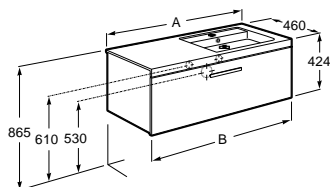

Unik (1 drawer)

Includes base unit and basin. The basin is always supplied in white finish

A	B
1100	1090
900	890
800	790

1 drawer

1100 mm

Left

Ref. A855948806 (glossy white)*- 1 063,00 €

Ref. A855948322 (white/ash side panel) - 1 078,00 €

Base Unit	Washbasin
A856878XXX	A327542000

1100 mm

Right

Ref. A855949806 (glossy white)*- 945,00 €

Ref. A855949322 (white/ash side panel) - 959,00 €

Base Unit	Washbasin
A856878XXX	A327541000

900 mm

Left

Ref. A855946806 (white glossy)*- 1 393,00 €

Ref. A855946322 (white/ash side panel) - 1 336,00 €

Base Unit	Washbasin
A856877XXX	A327544000

900 mm*

Right

Ref. A855947806 (white glossy) - 1 293,00 €

Ref. A855947322 (white/ash side panel) - 1 236,00 €

Base Unit	Washbasin
A856877XXX	A327543000

800 mm

Ref. A855945806 (white glossy) - 1 112,00 €

Ref. A855945322 (white/ash side panel) - 1 112,00 €

Base Unit	Washbasin
A856876XXX	A327545000