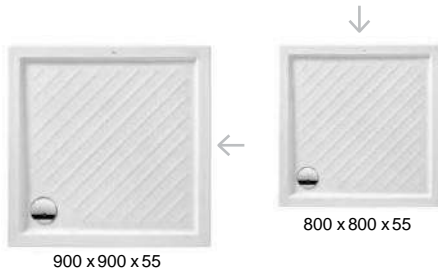

Roma

Vitreous china shower tray

VITREOUS CHINA