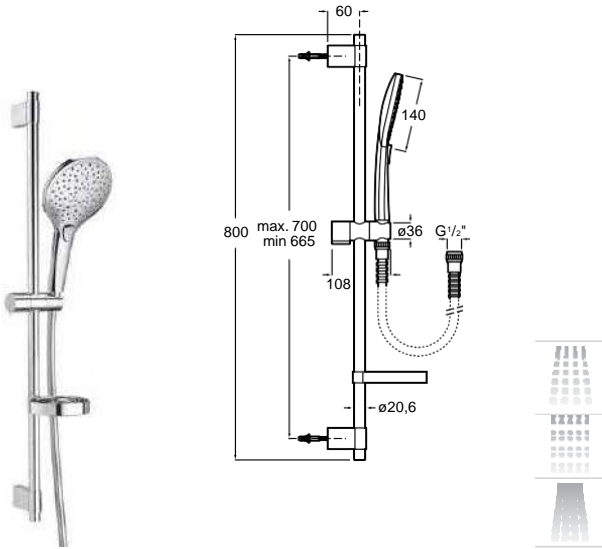

Shower kits **Plenum / Sensus**

Shower kit **Plenum Round 140/3**

Shower kit Plenum Round 140/3, hand shower with 3 functions, slide bar 800 mm, soap dish and flexible hose satin 1,70 m. Chrome.
Ref. A5B1411C00
158,00 €