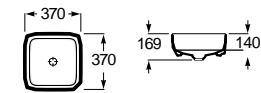

Trap	K
Totem	530
Minimal	530
Bottle	570