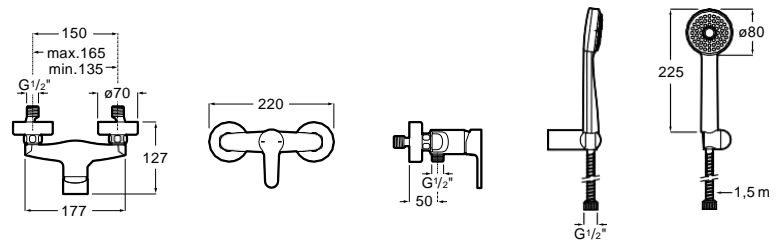

Wall-mounted shower mixer

Single-lever shower mixer with handshower,
1.50 m flexible hose and swivel shower bracket.
Chrome.
Ref. A5A206AC0K
96,60 €