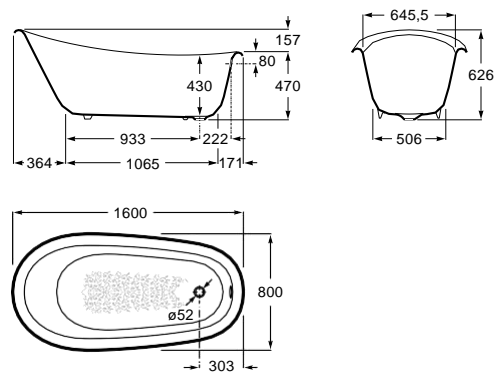

Colours (vitreous china)

White
00

Dimensions in mm.

Prices in EUR without VAT.
The present pricelist cancels the previous one.

*Product on request

⁽¹⁾ Support options not included