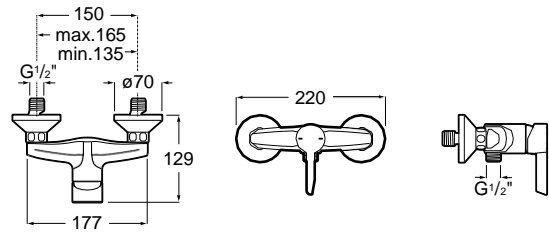

Wall-mounted shower mixer