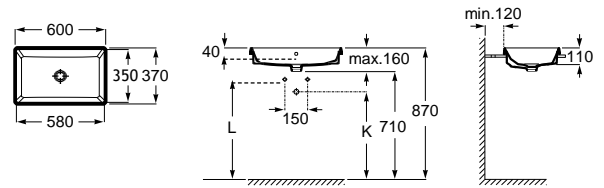

Drop-in basin

600 x 370 mm
Drop-in basin
Ref. A3270Y8..0
White
164,00 €

	K (Trap)	L
Totem/Minimal	530	610
Bottle	610	640