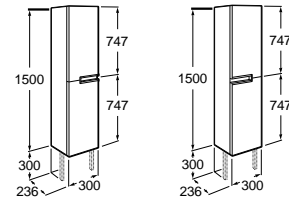

Column*

154 155 806

1500 mm

Ref. A856660806 (glossy white) - 348,00 €
Ref. A856660155 (textured oak) - 322,00 €
Ref. A856660154 (textured wenge) - 347,00 €
Optional: installation with 2 legs.