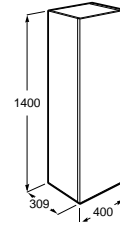

Column

1400 mm*

Ref. A857237806 (glossy white) - 1 235,00 €

Ref. A857237402 (textured city oak) - 1 235,00 €

Colour (basin)

White
00

Finishes (furniture)

Glossy white
806

Textured city oak
402