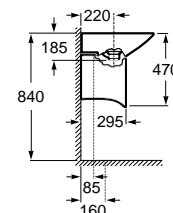

Nexo

600 x 475 mm
Basin with fixing kit
Ref. A327641000
White
92,20 €

Pedestal
Ref. A337641000
White
86,70 €

Semi-pedestal with fixing kit
Ref. A337642000
White
50,50 €