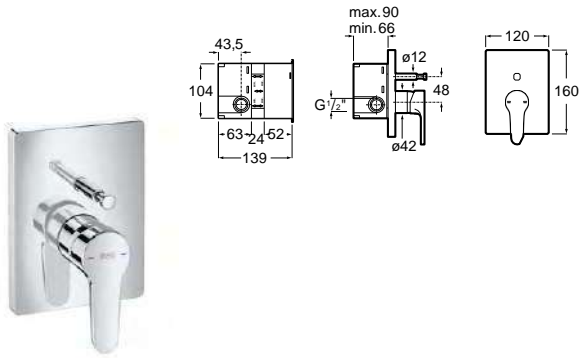

Built-in bath-shower mixer

Built-in bath-shower mixer with diverter.
Chrome.
Ref. A5A0C6AC0K
97,70 €