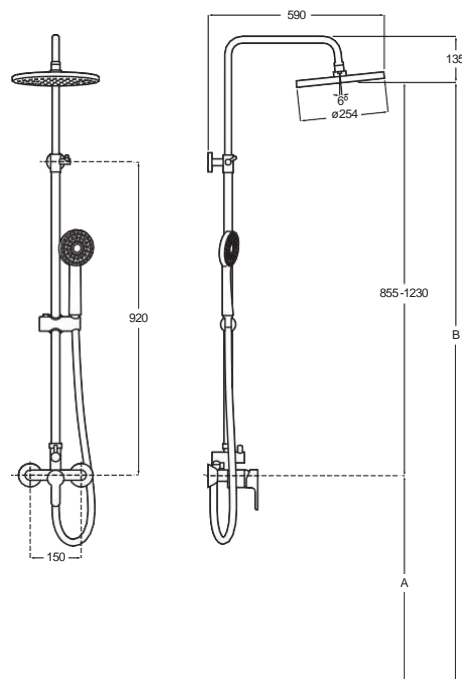

A	B
900	1755-2130
1000	1855-2230
1100	1955-2330
1200	2075-2430

Victoria / Victoria Connect Plus

Victoria single-lever shower column

Single-lever shower column with shower head $\varnothing 200$, hand shower $\varnothing 100$ with 1 function, diverter, flexible hose 1,5 m and swivel bracket.
Chromed.
Ref. A5A9725C00
399,00 €