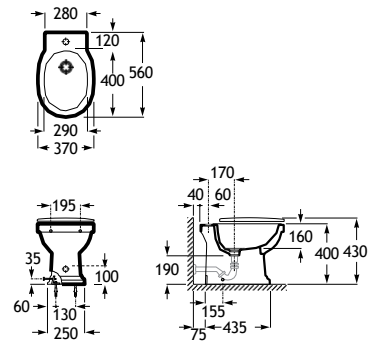

Bidet*

560 mm length
Bidet
Ref. A3570A4000
White
312,00 €

Cover SUPRALIT® with metal hinges
Ref. A806B5000B
White
105,00 €