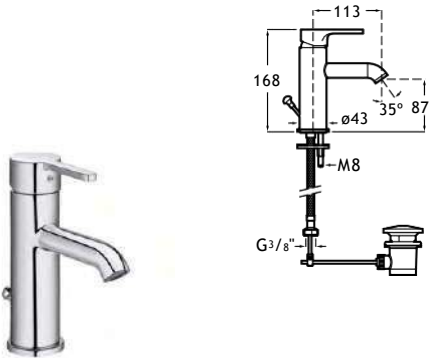

Carelia / Ceramic cartridge

Basin mixer

5L

COLD
START

Single-lever basin mixer, with aerator, pop-up waste and flexible supply hoses. Cold start. Chrome. Ref. A5A308AC0K 91,10 €