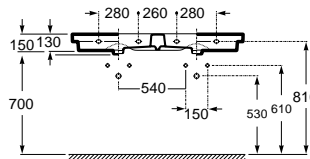

Prisma

1200 x 450 mm

Basin
with fixing kit
Ref. A327540000
White
442,00 €