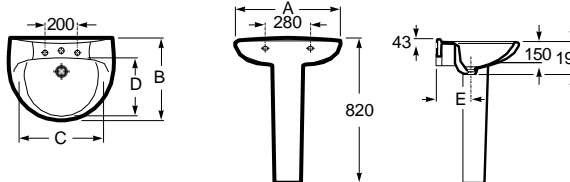

Victoria

A	B	C	D	E
650	510	520	335	205
560	460	450	295	205
520	410	415	255	190

650 x 510 mm Basin with fixing kit Ref. A325391..0 White 66,20 €	560 x 460 mm Basin with fixing kit Ref. A325393..0 White 57,50 €	520 x 410 mm Basin with fixing kit Ref. A325394..0 White 50,70 €	Pedestal Ref. A331300..1 White 46,20 €	Semipedestal Ref. A336312..5 White 41,60 €

Dimensions in mm. Prices in EUR without VAT. The present pricelist cancels the previous one.

Replace (..) in the product reference with the code of the chosen finish.