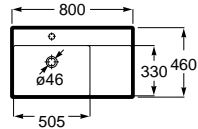

800 x 460 mm

Basin FINECERAMIC®
Sink on left hand
Ref. A327689..0

White	Matt White*	Supraglaze®*
249,00 €	298,00 €	328,00 €