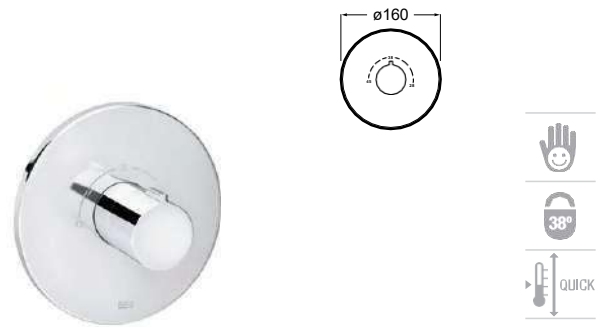

Round High-Flow central thermostat*