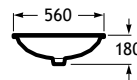

Berna

560 x 420 mm
Built-in basin
with fixing kit
Ref. A327871..1
White
129,00 €