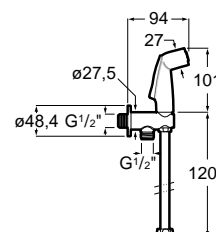

Wall-mounted shower kit bidet

N

Bidet shower kit (1 outlet). Includes hand-shower, wall bracket-water supply with auto-stop and 1.2 m metallic flexible hose.
Chrome.
Ref. A5B9230C00
68,60 €