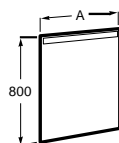

Eidos*

Rectangular mirror with LED lighting to connect to the bathroom switch.

1200 mm Ref. A812358000 405,00 €	900 mm Ref. A812360000 297,00 €	600 mm Ref. A812355000 221,00 €
1100 mm Ref. A812361000 370,00 €	800 mm Ref. A812356000 257,00 €	500 mm Ref. A812354000 203,00 €
1000 mm Ref. A812357000 333,00 €	700 mm Ref. A812359000 239,00 €