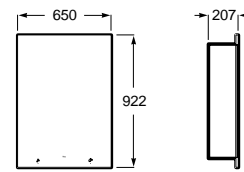

Nucleo ⁽¹⁾

Mirror-cabinet, 2 functions

650 mm
Mirror-cabinet with 2 functions - touchless hand dryer and soap dispenser.
650x206x922 mm
Ref. A857588447
2 116,00 €

For more information, please see Touchless products on page 267