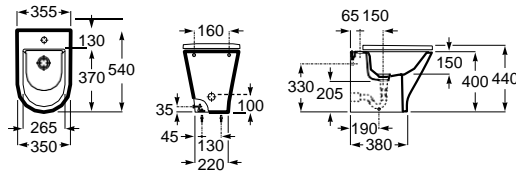

The Gap

Bidet Square

540 mm length
BTW bidet
Ref. A357477..0
White
146,00 €

Cover with soft-closing system, metal hinges
Ref. A806472..4⁽¹⁾
White
112,00 €

BTW

Cover with metal hinges
Ref. A806470..4⁽¹⁾
White
67,30 €

SUPRALIT® cover with soft-closing system, metal hinges
Ref. A806472..B⁽²⁾
White
160,00 €

SUPRALIT® cover with metal hinges
Ref. A806470..B⁽²⁾
White
92,50 €

Bidet Round

540 mm length
BTW bidet Round
Ref. A3570N7..0
White
158,00 €

SUPRALIT® cover with soft-closing system, metal hinges
Ref. A806D12..1
White
137,00 €

BTW

SUPRALIT® cover with metal hinges
Ref. A806D10..1
White
95,50 €

Wall-hung bidet Square

540 mm length
Bidet
Ref. A357475..0
White
156,00 €

Cover with soft-closing system, metal hinges
Ref. A806472..4⁽¹⁾
White
112,00 €

Cover with metal hinges
Ref. A806470..4⁽¹⁾
White
67,30 €

SUPRALIT® cover with soft-closing system, metal hinges
Ref. A806472..B⁽²⁾
White
160,00 €

SUPRALIT® cover with metal hinges
Ref. A806470..B⁽²⁾
White
92,50 €

Wall-hung bidet with hidden fixation, Square

540 mm length
Bidet
Ref. A357476..0
White
261,00 €

Cover with soft-closing system, metal hinges
Ref. A806472..4⁽¹⁾
White
112,00 €

Cover with metal hinges
Ref. A806470..4⁽¹⁾
White
67,30 €

SUPRALIT® cover with soft-closing system, metal hinges
Ref. A806472..B⁽²⁾
White
160,00 €

SUPRALIT® cover with metal hinges
Ref. A806470..B⁽²⁾
White
92,50 €