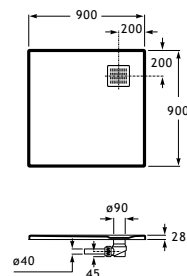

Dimensions		
900 x 900 x 28⁽¹⁾	Ref. AP10338438401..0	443,00 €
900 x 900 angular	Ref. AP10538438401..0	417,00 €