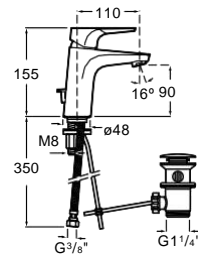

Single-lever basin mixer with aerator,
pop-up waste and flexible supply hoses.
Cold start. Chrome.
Ref. A5A3090C00
138,00 €