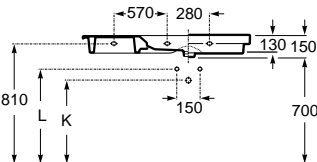

Prisma

900 x 450 mm*

Basin
with fixing kit
Ref. A327543000
White
733,00 €

Dimensions
in mm.

Prices in EUR without VAT.
The present pricelist cancels the previous one.

*Product on request

Replace (..) in the product reference with the
code of the chosen finish.