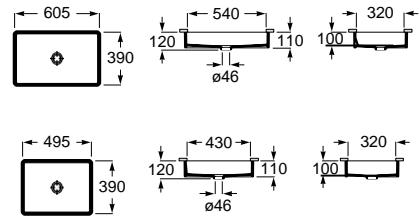

Built-in basins

Inspira*

00 62 63 64 65 66

White	Colour*
578,00 €	693,00 €

White	Colour*
417,00 €	503,00 €

FINE
CERAMIC

Diverta

500 x 380 mm
Drop-in or built-in basin
with fixing kit
Ref. A327114000
White
210,00 €

Foro

ø 410 mm
Built-in basin
with fixing kit
Ref. A327884..0⁽¹⁾
White
146,00 €
⁽¹⁾ Fitting hole 342 mm