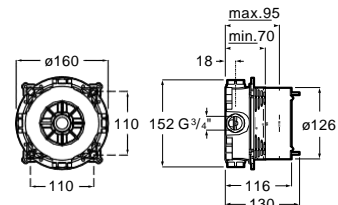

RocaBox

RocaBox Universal.
Ref. A525869403
133,00 €

Dimensions
in mm.

Prices in EUR without VAT.
The present pricelist cancels the previous one.

*Product on request

Replace (..) in the product reference with the
code of the chosen finish.

⁽¹⁾Availability second
semester 2022