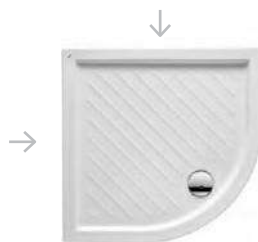

Roma

Vitreous china shower tray

VITREOUS CHINA