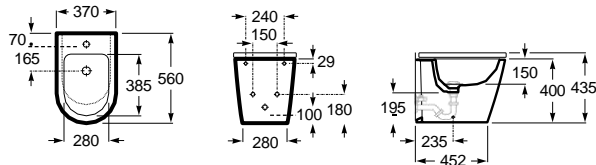

BTW

00 62 63 64 65 66

560 mm length
Back to wall bidet with fixing kit
Ref. A357527..0

SUPRALIT® cover with soft-closing system, metal hinges, Easy Remove
Ref. A806522..B

White	Colour*
543,00 €	658,00 €

White	Colour*
98,50 €	98,50 €