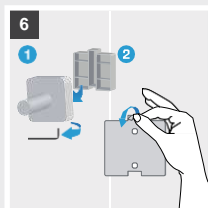

6 Assemble the support on the accessory and remove the adhesive protection. Do not touch with your fingers.