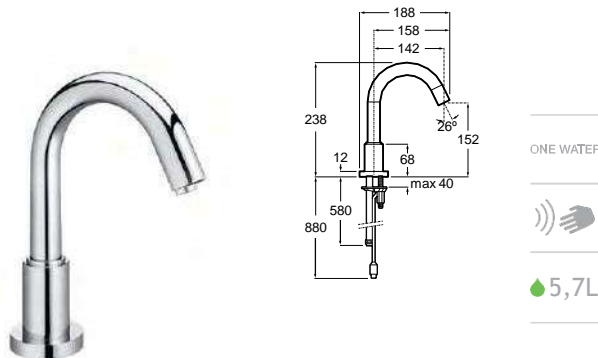

Electronic basin faucet Loft-E. Single water supply*

Electronic basin faucet (single water supply) with spout integrated sensor. Chromed.

Powered by 4 AA alkaline batteries (1.5V LRG (AA)).
Ref. A5A4243C00
416,00 €

Powered by mains connection (230)⁽¹⁾.
Ref. A5A4343C00
454,00 €