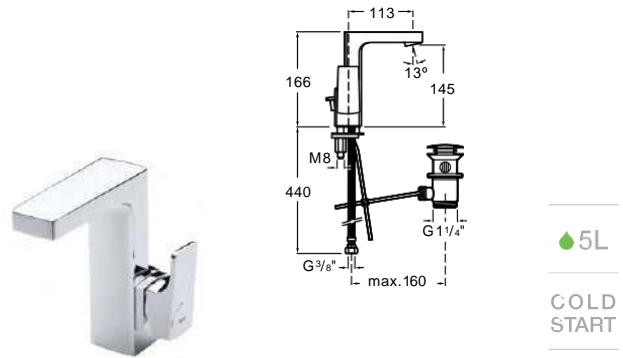

Basin mixer with lateral handle

5L

COLD
START

Single-lever basin mixer with lateral handle with pop-up waste and flexible supply hoses. Cold Start. Chrome.
Ref. A5A4001C00
474,00 €