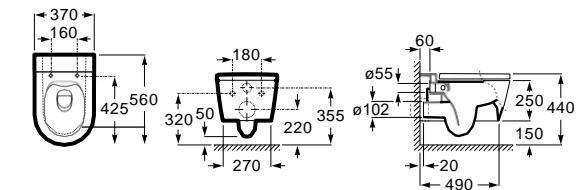

Wall-hung WC Round, Rimless

RIMLESS®

00 62 63 64 65 66

560 mm length

Wall-hung WC
Rimless
Ref. A346527..0

White	Colour* (1)
451,00 €	542,00 €

SUPRALIT® seat and cover with soft-closing system, metal hinges, Easy Remove
Ref. A801522..B