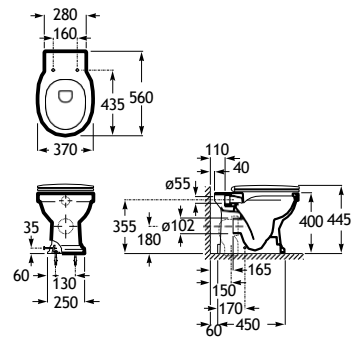

560 mm length
Rimless WC with dual outlet with fixing kit
Ref. A3440A9000
White
469,00 €

 SUPRALIT® seat and cover with soft-closing system, metal hinges
Ref. A801B5200B
White
125,00 €

RIMLESS®

Bidet*

560 mm length
Bidet
Ref. A3570A4000
White
312,00 €