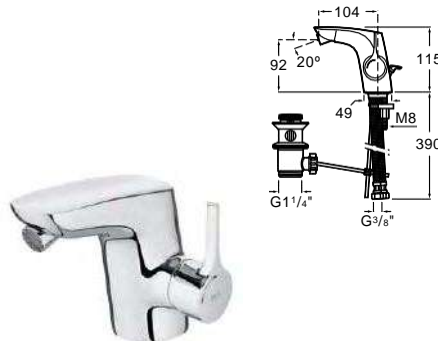

Single-lever bidet mixer

COLD
START

Single-lever bidet mixer with spherical aerator, pop-up waste and flexible supply hoses. Chromed. Ref. A5A603AC00 501,00 €