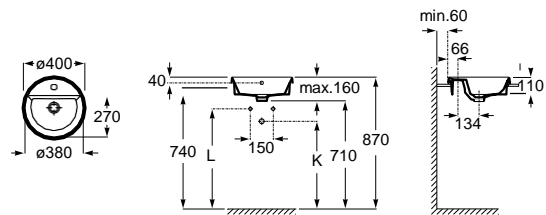

Drop-in basin

ø 400 mm
Drop-in basin
Ref. A3270Y4..0
White
133,00 €

	K (Trap)	L
Totem/Minimal	530	610
Bottle	610	640