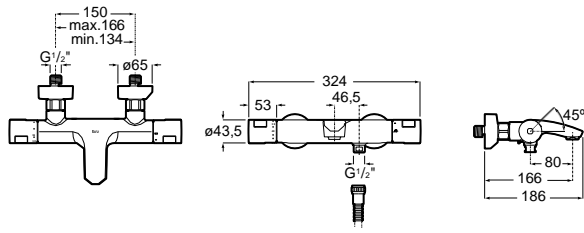

T-500

Wall-mounted thermostatic bath-shower mixer

(N)

Wall-mounted bath-shower mixer
with diverter-flow regulator
Chrome.
Ref. A5A1E18C00
399,00 €