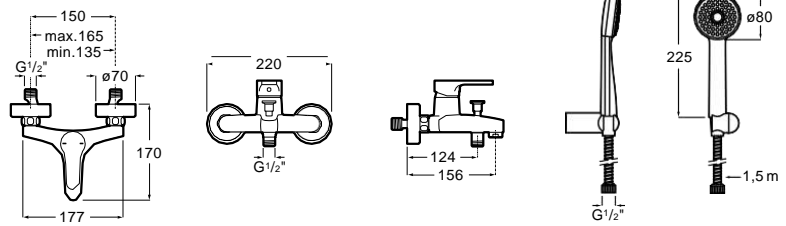

Bidet mixer

Single-lever bidet mixer with aerator,
pop-up waste and flexible supply hoses.
Chrome.
Ref. A5A626AC0K
77,90 €

Wall-mounted bath-shower mixer

Single-lever shower mixer with handshower,
1.70 m flexible hose and swivel shower bracket.
Chrome.
Ref. A5A0A6AC0K
115,00 €