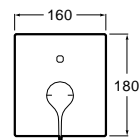

Single-lever built-in bath-shower mixer with an automatic diverter. Everlux.
To be completed with RocaBox ref. A525869403
Ref. A5A0B3A..0
375,00 €