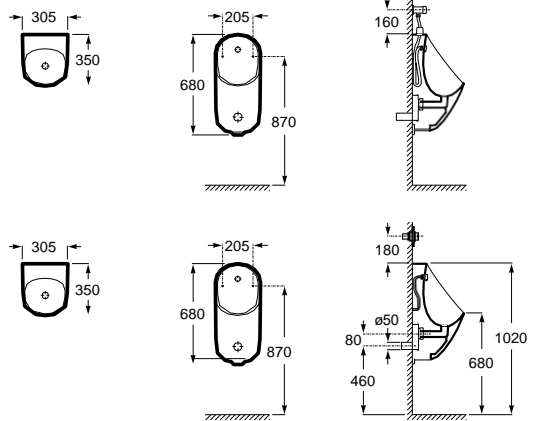

Proton

RIMLESS®