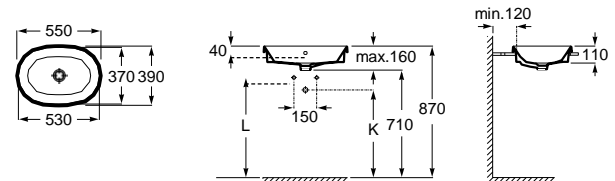

The Gap

550 x 390 mm
Drop-in basin
Ref. A3270Y5..0
White
149,00 €

	K (Trap)	L
Totem/Minimal	530	610
Bottle	610	640