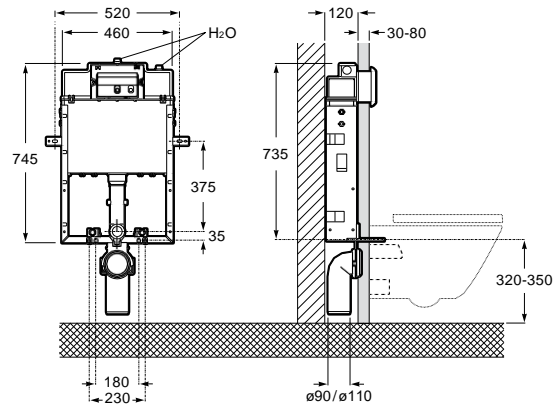

6/3L
4,5/3L

Concealed cistern for wall-hung WC.
With cistern, dual flush mechanism
6/3 and 4,5/3 litres and installation
accessories.
Draining elbow $\varnothing 90/90$
Ref. A89011010B ⁽¹⁾
90,60 €

⁽¹⁾ Compatible only with operating plates
52-B, 62-B and B01