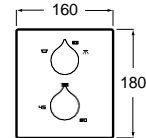

Built-in thermostatic bath-shower mixer.
Everlux.
To be completed with RocaBox ref. A525869403
Ref. A5A0C3A..0
560,00 €

CN RG NM