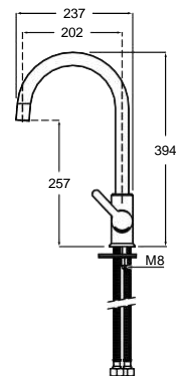

COLD
START

6L

Single-lever kitchen sink mixer with swivel spout, aerator and flexible supply hoses. Cold start. Silver grey.
Ref. A5A7409CM0
136,00 €