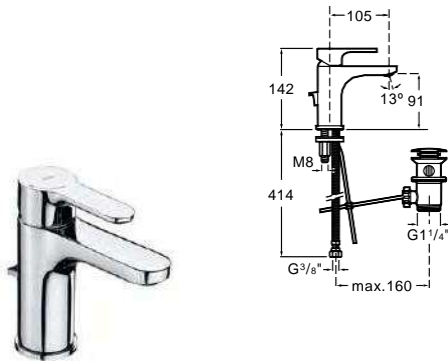

L20 / Ceramic cartridge

Basin mixer

5L

COLD
START

Single-lever basin mixer with XL handle.
With aerator, pop-waste and flexible supply hoses
Cold start. Chrome.
Ref. A5A3109C00
118,00 €