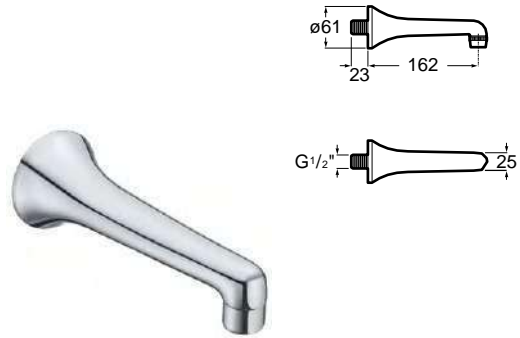

Wall-mounted spout for basin
Ref. A505326900
77,20 €