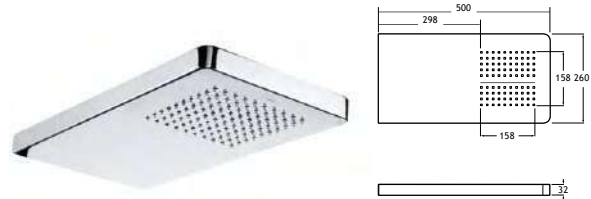

Wall shower head

Wall shower head. Stainless steel.
Ref. A5A9878C00
547,00 €

Shower jets **Puzzle***

Built-in jet square

Adjustable built-in jet EasyClean. Chrome.
Ref. A5B3778C00
131,00 €

Dimensions
in mm.

Prices in EUR without VAT.
The present pricelist cancels the previous one.

*Product on request

Replace (..) in the product reference with
the code of the chosen finish.

⁽¹⁾ Available 1st quarter 2022