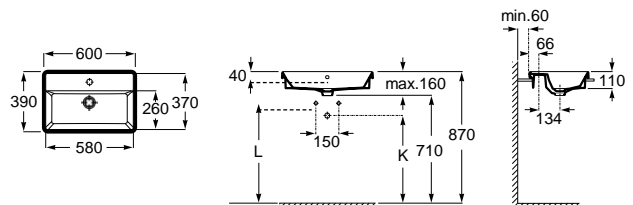

The Gap

	K (Trap)	L
Totem/Minimal	530	610
Bottle	610	640

600 x 390 mm
Drop-in basin
Ref. A3270YA..0
White
164,00 €

Dimensions in mm. Prices in EUR without VAT. The present pricelist cancels the previous one.

Replace (..) in the product reference with the code of the chosen finish.