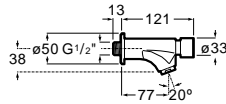

Basin faucet

ONE WATER

6L

Wall-mounted basin faucet with aerator G1/2". Flow: 6 l/m.
Automatic closing: 15 sec Chromed.
Ref. A5A7877C00
82,30 €