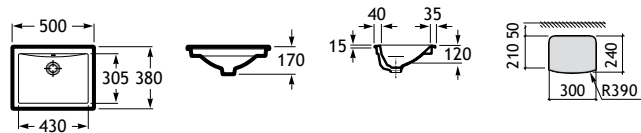

Diverta

500 x 380 mm
Drop-in or built-in basin
with fixing kit
Ref. A327114000
White
210,00 €