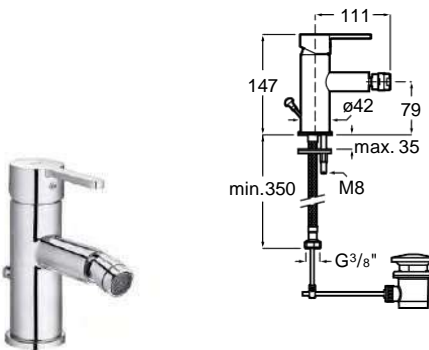

Bidet mixer

Single-lever bidet mixer with aerator, pop-up waste and flexible supply hoses. Chrome. Ref. A5A608AC0K 103,00 €