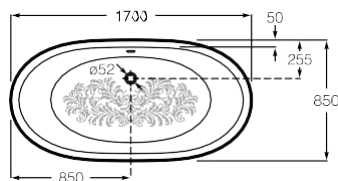

Dimensions	Ref. A233650000	Bath⁽¹⁾ with grey exterior	White
1700 x 850			2 748,00 €
	Ref. A233650007	Bath⁽¹⁾ with white exterior	3 021,00 €

⁽¹⁾ Support options not included

Support options for Carmen and Newcast baths

Ref. A291041001	Set of 4 feet CLASSIC cast-iron/beech, chromed	701,00 €
Ref. A291069001	Set 4 legs SAVANHA (lion paw type), chromed	1 011,00 €
Ref. A291094000	Set of 4 feet EAGLE (eagle-claw type), chromed	842,00 €
Ref. A506403400	Waste for bath Newcast, Carmen with overflow and chromed trap	282,00 €

Dimensions
in mm.

Prices in EUR without VAT.
The present pricelist cancels the previous one.

*Product on request