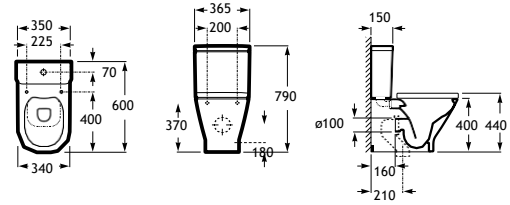

600 mm length

Back to wall WC
RIMLESS with dual outlet
Ref. A342737..H
White
202,00 €

Dual flush 4/2L WC
cistern with bottom inlet
Ref. A341730..0
White
212,00 €

Dual flush 4/2L WC
cistern with side inlet
Ref. A341731..0
White
193,00 €

Seat and cover with
soft-closing system,
metal hinges
Ref. A801732..4⁽¹⁾
White
158,00 €

Seat and cover,
metal hinges
Ref. A801730..4⁽¹⁾
White
85,20 €

SLIM seat and cover with
soft-closing system
Ref. A801732..1
White
90,20 €

SUPRALIT® seat and
cover with soft-closing
system, metal hinges,
Easy Remove
Ref. A801732..B⁽²⁾
White
127,00 €

SUPRALIT® seat
and cover with
metal hinges,
Easy Remove
Ref. A801730..B⁽²⁾
White
90,80 €