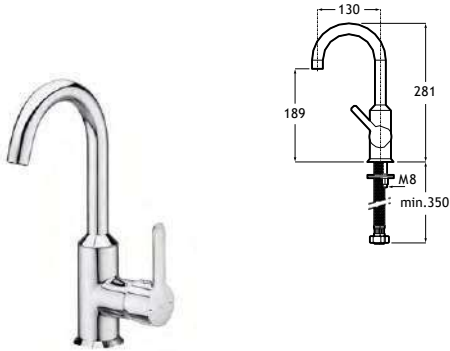

Carelia

Single-lever kitchen sink mixer