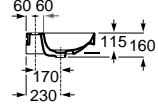

800 x 460 mm

Basin FINECERAMIC®
Sink on right hand
Ref. A327688..0

White	Matt White*	Supraglaze®*
249,00 €	298,00 €	328,00 €