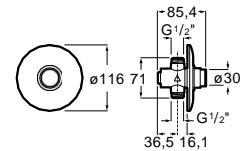

Shower faucet

Shower faucet. Built-in shut-off cock. G1/2".
Chromed.
Ref. A5A2677C00
125,00 €