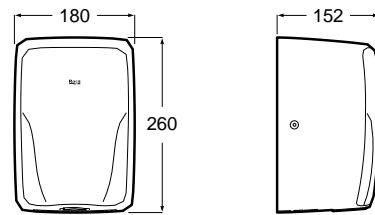

Public

Hand dryer with sensor.

General technical data

Wall-mounted hand dryer with sensor.
Bright finish.
Ref. A818021001
254,00 €

• Installation:	Wall-mounted	• Sensor range:	18-19 cm (using Kodak white card) 11-12 cm (using Kodak grey card)
• Material:	Stainless steel AISI 304	• Voltage:	220-240 V
• Finish:	Bright finish	• Air temperature:	20 °C - 40 °C
• Air flow:	29 m³/h	• LED:	Blue
• Motor:	25,000 rpm	• Drying time:	10-15 seconds
• Frequency:	50/60 Hz	• Noise level:	72 dB
• Power:	1,250 W	• Protection level:	IP 13
• Air flow:	29 m³/h