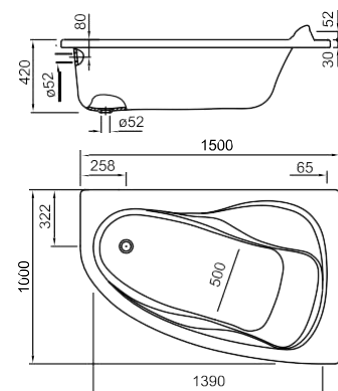

1500 x 1000
Acrylic bath

	Massage	Capacity	White
Ref. A248399000	Without massage	210 L	339,00 €
Ref. A248402000	Panel optional		144,00 €
Ref. A24F113000	Legs for bath		49,90 €
Ref. A24L542000	Siphon ø 52		45,10 €