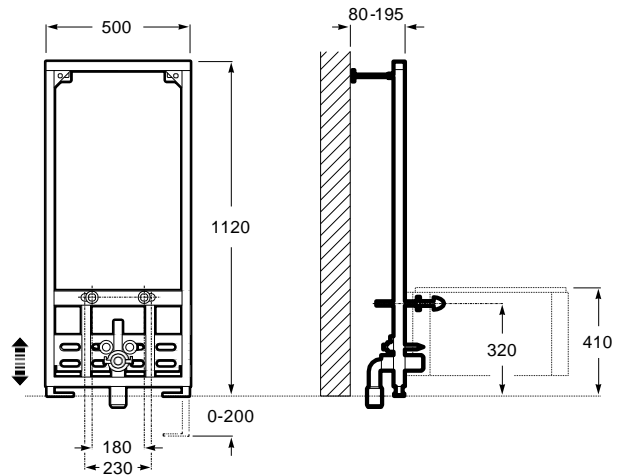

Supporting frame*

Concealed supporting
frame for toilet and bidet.
Ref. A822091001
145,00 €