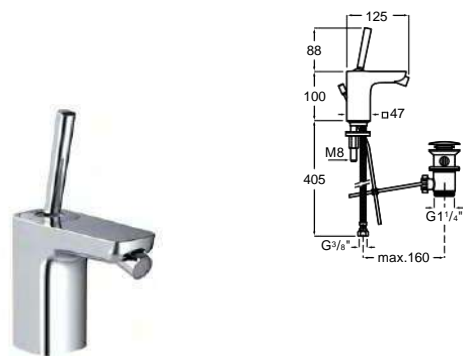

Bidet mixer*

Bidet mixer with pop-up waste and flexible supply hoses.

Chrome.

Ref. A5A606DC00

396,00 €