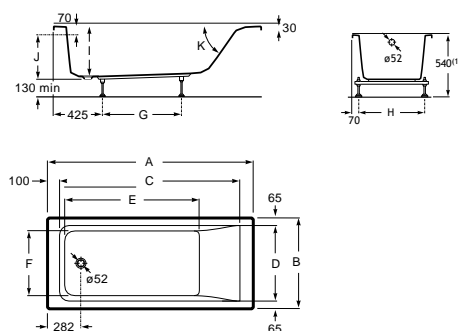

A	B	C	D	E	F	G	H	I	J	K	Litr.¹
1700	750	1418	620	1110	540	675	610	420	368	55°	215
1600	750	1318	620	1010	540	575	610	420	368	55°	197
1700	700	1418	570	1110	490	675	560	420	368	55°	196
1600	700	1318	570	1010	490	575	560	420	368	55°	181
1500	700	1218	570	910	490	525	560	400	348	62°	161
1400	700	1118	570	910	490	425	560	400	348	62°	147

¹ Liters to the overflow

*Mounting height with panel

Acrylic bath

Dimensions	Massage	Capacity	White
1700 x 750	Ref. A248155001*	Tonic	215 L PL 2 089,00 €
	Ref. A248149000*	Without massage	215 L 562,00 €
1700 x 700	Ref. A248156001	Tonic	196 L PL 1 735,00 €
	Ref. A248150000	Without massage	196 L 386,00 €
1600 x 750	Ref. A248171001*	Tonic	197 L PL 1 713,00 €
	Ref. A248178000*	Without massage	197 L 351,00 €
1600 x 700	Ref. A248157001*	Tonic	181 L PL 1 828,00 €
	Ref. A248151000*	Without massage	181 L 329,00 €
1500 x 700	Ref. A248172001*	Tonic	161 L PL 1 669,00 €
	Ref. A248179000*	Without massage	161 L 331,00 €
1400 x 700	Ref. A248173001*	Tonic	147 L PL 1 643,00 €
	Ref. A248180000*	Without massage	147 L 287,00 €
	Ref. A506404600	Siphon ø 52	56,10 €
	Feet included		

Compatible panels on page 478

Dimensions
in mm.

Prices in EUR without VAT.
The present pricelist cancels the previous one.

*Product on request

PL Button