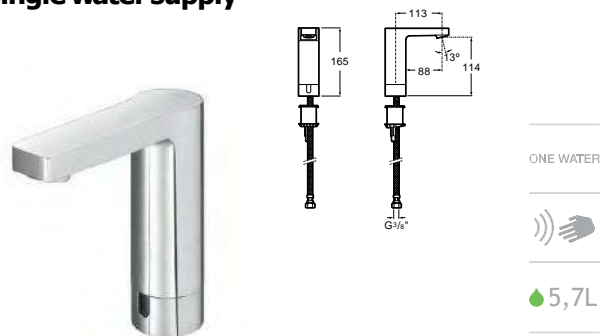

Powered by mains connection (230)⁽¹⁾.
Ref. A5A5501C00
758,00 €

Electronic basin faucet L90-E* Single water supply

Electronic basin faucet with flow limiter and flexible supply hoses. Chromed.

Powered by 4 AA alkaline batteries (1.5V LRG).
Ref. A5A5601C00
556,00 €