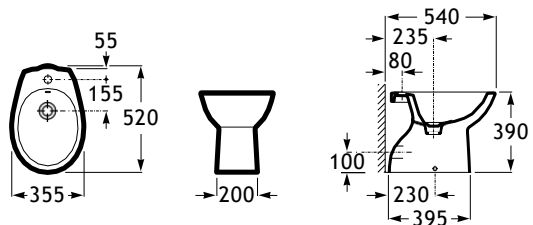

Floorstanding bidet

520 mm length Floorstanding bidet with fixing kit Ref. A355195000 White 78,30 €

Dimensions in mm. Prices in EUR without VAT. The present pricelist cancels the previous one.

Replace (..) in the product reference with the code of the chosen finish.