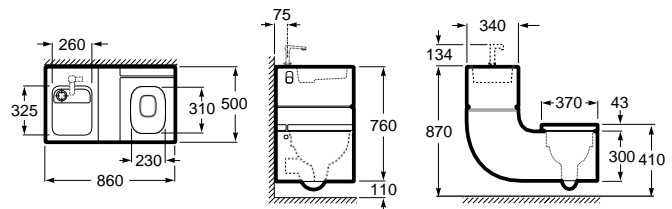

W+W*

Basin and WC 2 in 1

COMPACT

6/3L

Basin WC and Singles faucet
Includes cover
Ref. A893020001
5 251,00 €

Dimensions in mm.

Prices in EUR without VAT.
The present pricelist cancels the previous one.

*Product on request

Replace (..) in the product reference with the code of the chosen finish.