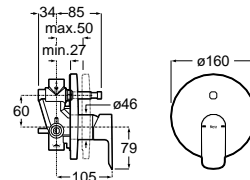

Built-in bath-shower mixer

Single-lever built-in bath-shower mixer with
automatic diverter.
Matt Black
Ref. A5A066ENB0
121,00 €