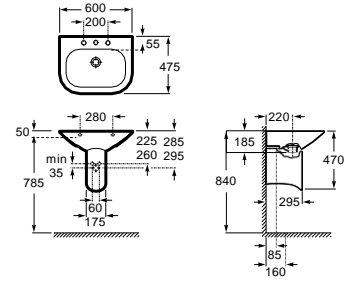

Basin for pedestal or semi pedestal

600 x 475 mm

Basin with fixing kit
Ref. A327641000
White
92,20 €

Pedestal
Ref. A337641000
White
86,70 €

Semi pedestal with
fixing kit
Ref. A337642000
White
50,50 €