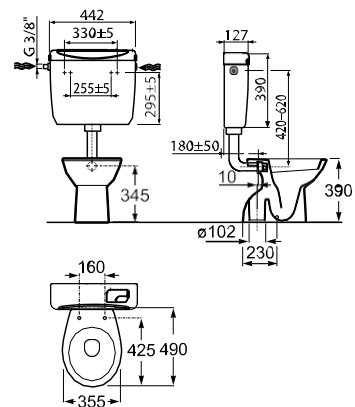

Dimensions in mm. Prices in EUR without VAT.
The present pricelist cancels the previous one.

Replace (..) in the product reference with the code of the chosen finish.