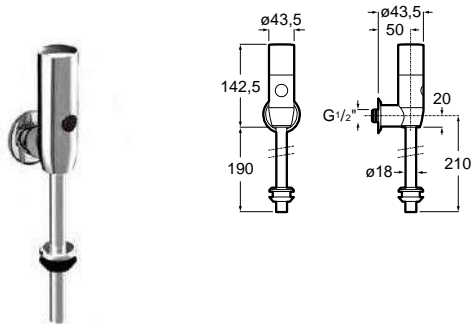

Sentronic-V / Sentronic-S / Electronic

Urinal electronic fluxor Sentronic-V

Urinal 1/2" electronic fluxor
Powered by one 9 V. alkaline battery.
Chromed
Ref. A5A9A79C00
624,00 €