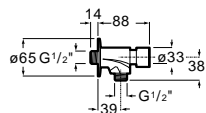

Urinal faucet

Urinal faucet. Angle shut-off cock G1/2".
Chromed.
Ref. A5A9277C00
75,60 €

External tube
Chromed.
Ref. A5A9317C00
32,80 €