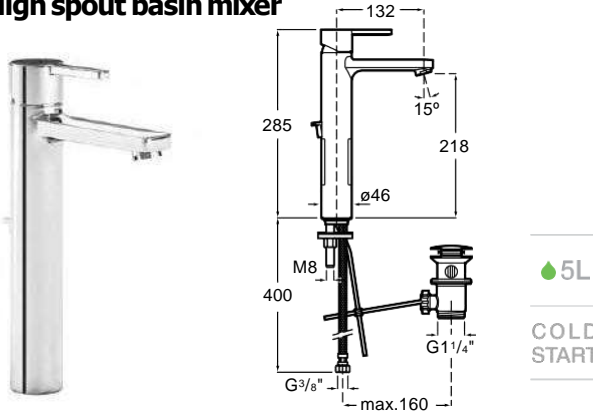

High spout basin mixer

High spout single-lever basin mixer, with aerator, pop-up waste and flexible supply hoses.
Cold Start. Chrome.
Ref. A5A3496C00*
425,00 €