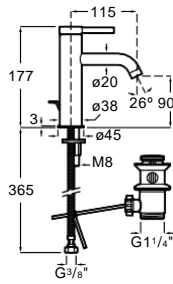

Ona / Ceramic cartridge

Basin mixer⁽¹⁾

(N)

5L

GOLD START

Single-lever basin mixer with aerator, pop-up waste and flexible supply hoses.

Chrome Ref. A5A309EC00   Matt Black Ref. A5A309ENB0   Everlux Ref. A5A309E..0

Chrome	Matt Black*	Everlux*
148,00 €	207,00 €	222,00 €