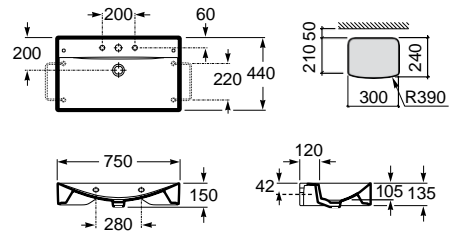

Diverta

750 x 440 x 135 mm
Countertop or wall-hung basin
with fixing kit
Ref. A327110..0
White
278,00 €

Diverta

470 x 440 x 135 mm
Countertop or wall-hung basin
with fixing kit
Ref. A3271110..0
White
205,00 €

Meridian

COMPACT

A	Application	K (siphon)	L	M
600	Wall-hung	530	610	150
550	Semipedestal	600	660	80

600 x 320 mm

Basin with fixing kit.
Right.
Ref. A32724T..0
White
160,00 €

Semi-pedestal
with fixing kit
Ref. A337242..0
White
102,00 €

600 x 320 mm

Basin with fixing kit.
Left.
Ref. A32724X..0
White
160,00 €

Towel rail*
(possible on both sides)
Ref. A816291001
Chrome
92,60 €

550 x 320 mm

Basin with fixing kit.
Right.
Ref. A32724Y..0
White
142,00 €

550 x 320 mm

Basin with fixing kit.
Left.
Ref. A32724Z..0
White
142,00 €

Dimensions
in mm.

Prices in EUR without VAT.
The present pricelist cancels the previous one.

*Product on request

Replace (..) in the product reference with the
code of the chosen finish.