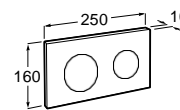

PL10.A

Plate PL10.A Dual
Operating plate
White
Ref. A890189000
44,30 €