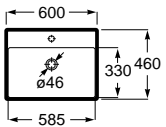

600 x 460 mm

Basin FINECERAMIC®
Ref. A327686..0

White	Matt White*	Supraglaze®*
179,00 €	208,00 €	233,00 €

Dimensions in mm. Prices in EUR without VAT. The present pricelist cancels the previous one.

⁽¹⁾Availability second semester 2022

Replace (..) in the product reference with the code of the chosen finish.

*Colours Matt white 62 and Supraglaze S0 on request