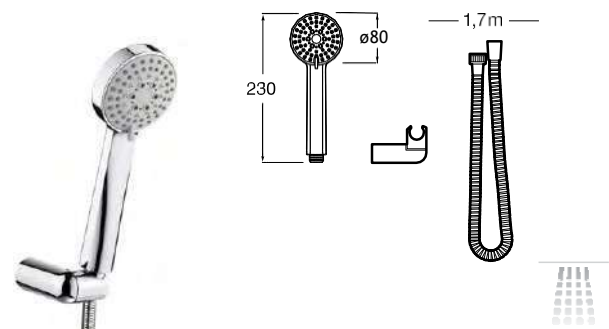

Shower set Stella 80/1

Shower set Stella 80/1. Hand shower with 1 function,
swivel bracket and flexible hose PVC 1,70 m.
Ref. A5B9303C00
45,20 €