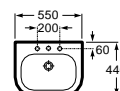

Nexo

550 x 440 mm
Basin with fixing kit
Ref. A327642000
White
83,30 €

Pedestal
Ref. A337641000
White
86,70 €

Semi-pedestal with fixing kit
Ref. A337642000
White
50,50 €