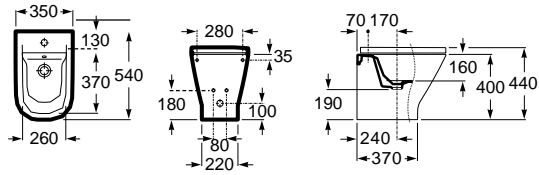

SUPRALIT® cover with soft-closing system, metal hinges
Ref. A806472..B⁽²⁾
White
160,00 €

SUPRALIT® cover with metal hinges
Ref. A806470..B⁽²⁾
White
92,50 €