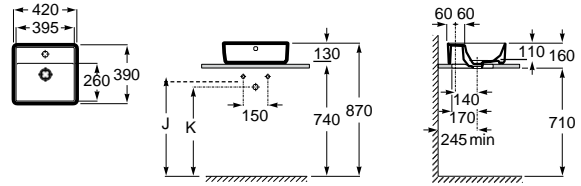

The Gap

420 x 390 mm
Over countertop basin
Ref. A3270MM..0
White
151,00 €