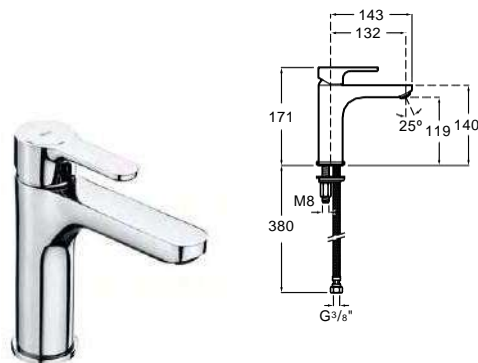

Mezzo basin mixer

MEZZO

5L

COLD
START

Mezzo-spout single-lever basin mixer with XL handle.
Smooth body. With aerator and flexible supply hoses.
Cold Start. Chrome.
Ref. A5A3B09C00
126,00 €