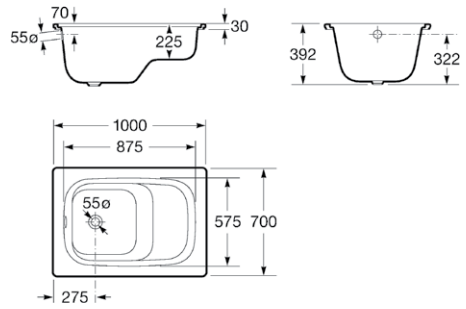

Baths / Steel

Contesa-Bañaseo

STEEL

1000 x 700
Steel bath

	Capacity	White
Ref. A213100001	73 L	183,00 €