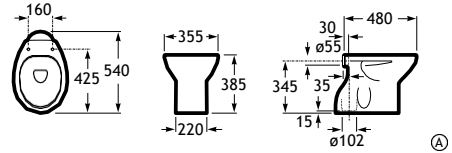

SUPRALIT® seat and cover with
soft-closing system, metal hinges
Ref. A801B62..B
White
64,70 €

SLIM seat and cover with
soft-closing system
Ref. A801392..1
White
69,30 €