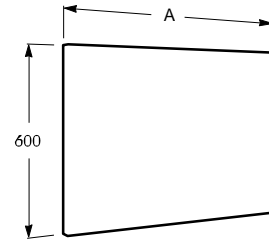

Mirror

Does not include lighting

650 mm
Ref. A812307406
White
57,40 €

550 mm
Ref. A812306406
White
50,20 €

Optional:

Set of 2 legs 300 mm
Ref. A816817339
15,80 €

Set of 2 legs 110 mm
Ref. A816818339
13,40 €

Finishes (furniture)

Glossy white
806