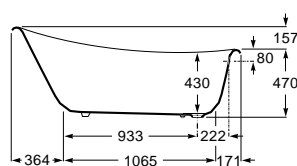

Dimensions	Ref. A234250007	Bath⁽¹⁾ with white exterior	White
1600 x 800			2 646,00 €

⁽¹⁾ Support options not included