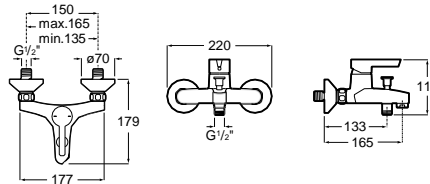

Wall-mounted bath-shower mixer

Single-lever bath-shower mixer
with diverter
Chrome.
Ref. A5A027AC0K
84,00 €