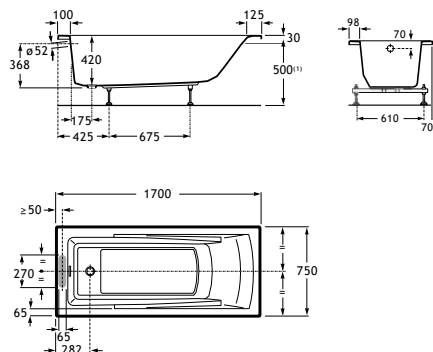

1700 x 750
Acrylic bath

	Massage	Capacity	White
Ref. A248162000	Without massage	195 L	714,00 €
Ref. A24F061000	Headrest included		
Ref. A506404600	Siphon ø 52		56,10 €
	Feet included		

Compatible panels on page 478