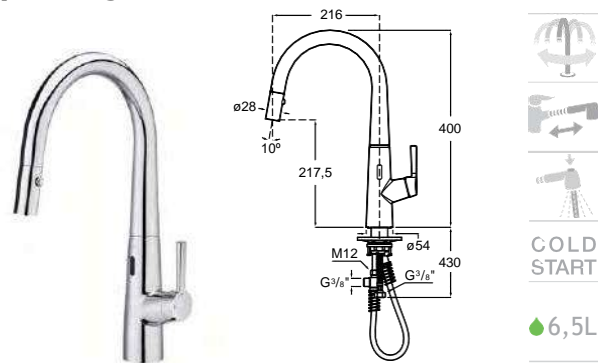

Folding
spout

Swivel
spout

Detachable
spout

Shower
function

Extractable
down

Novelty

Syra-E / Syra-F / Syra

Syra-E single-lever kitchen sink mixer