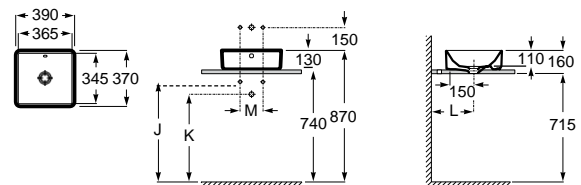

The Gap

390 x 370 mm
Over countertop basin
Ref. A3270ML..0
White
151,00 €