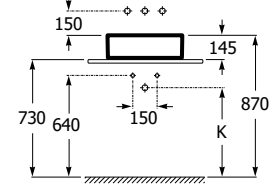

465 x 415 mm
Over countertop basin
Ref. A327720000
White
308,00 €