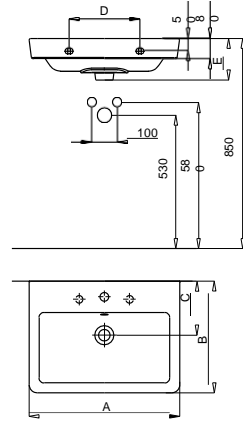

Caserta

600 x 445 mm
Basin with fixing kit
Ref. A3270J1000
White
89,20 €

550 x 445 mm
Basin with fixing kit
Ref. A3270J2000
White
82,50 €

500 x 430 mm
Basin with fixing kit
Ref. A3270J3000
White
76,70 €

Semi pedestal with
fixing kit
Ref. A3350J1000
White
53,90 €

Pedestal
Ref. A3350J0000
White
58,30 €

A	B	C	D	E
600	445	215	280	170
550	445	215	280	170
500	430	215	280	170