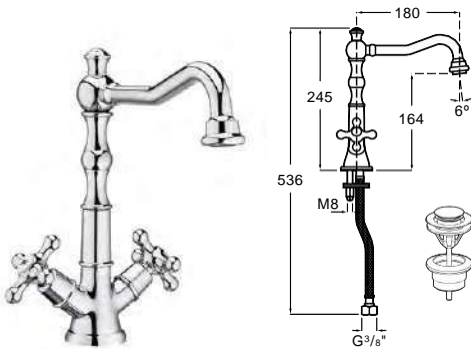

High spout basin mixer

Twin-lever high spout basin mixer with aerator and flexible supply hoses. Includes click-clack waste.
Chromed.
Ref. A5A384BC00
187,00 €