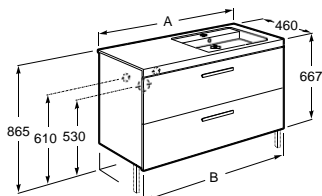

Unik (2 drawers)

Includes base unit and basin. The basin is always supplied in white finish

A	B
1100	1090
900	890
800	790

2 drawers

1100 mm

Left

Ref. A855955806 (glossy white)*- 1 382,00 €

Ref. A855955322 (white/ash side panel) - 1 382,00 €

Base Unit	Washbasin
A856884XXX	A327542000

1100 mm

Right

Ref. A855956806 (glossy white)*- 1 264,00 €

Ref. A855956322 (white/ash side panel) - 1 264,00 €

Base Unit	Washbasin
A856884XXX	A327541000

900 mm

Left

Ref. A855953806 (white glossy)*- 1 545,00 €

Ref. A855953322 (white/ash side panel) - 1 545,00 €

Base Unit	Washbasin
A856883XXX	A327544000

900 mm*

Right

Ref. A855954806 (white glossy) - 1 446,00 €

Ref. A855954322 (white/ash side panel) - 1 446,00 €

Base Unit	Washbasin
A856883XXX	A327543000

800 mm

Ref. A855952806 (white glossy) - 1 262,00 €

Ref. A855952322 (white/ash side panel) - 1 262,00 €

Base Unit	Washbasin
A856882XXX	A327545000