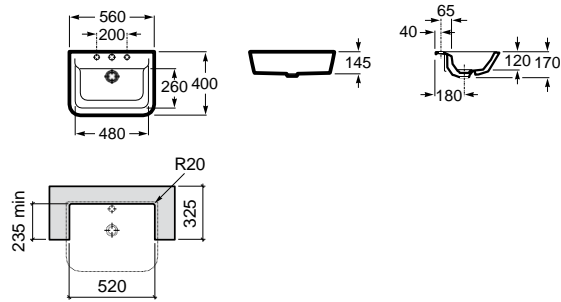

Semi-recessed basin

560 x 400 mm

Basin
Ref. A327475..0
White
107,00 €