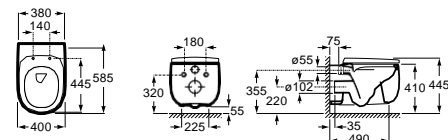

Drop-in basin

00 62 63 64 65 66

585 x 450 mm
Basin FINECERAMIC®
Includes universal waste with ceramic plug ø72 mm.
Ref. A3270B6..0

White	Colour
417,00 €	501,00 €

450 x 450 mm
Basin FINECERAMIC®
Includes universal waste with ceramic plug ø72 mm.
Ref. A3270B7..0

White	Colour
338,00 €	405,00 €

FINE CERAMIC®

	K	L	M
Totem	530	610	150
Minimal	610	640	
Bottle	610	640	

Back to wall close-coupled WC Rimless

705 mm length
BTW close-coupled WC
dual outlet,
with fixing kit.
Ref. A3420B9..0

White	Colour
2 720,00 €	3 264,00 €

BTW

RIMLESS®

4,5/3L

00 62 63 64 65 66

Cistern without lid⁽¹⁾
With dual flush mechanism
4,5/3 litres and bottom inlet.
Ref. A3410B1..0

White	Colour
470,00 €	564,00 €

SUPRALIT®
Seat and cover with soft-closing
system, metal hinges, Easy Remove.
Ref. A801B82..B

White	Colour
205,00 €	245,00 €

Wall-hung WC Rimless

585 mm length
Wall-hung Rimless WC
with hidden fixations.
Ref. A3460B7..0

White	Colour
1 081,00 €	1 298,00 €

RIMLESS®

00 62 63 64 65 66

SUPRALIT® seat and cover with soft-closing
system, metal hinges, Easy Remove.
Ref. A801B82..B

White	Colour
205,00 €	245,00 €