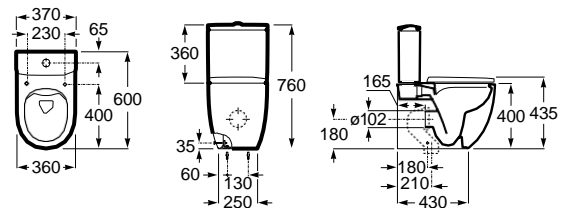

Reduced mobility basin*

700 x 570 mm
Basin
with fixing kit
Ref. A32724H..0
White
237,00 €

Compact close-coupled WC, Rimless

COMPACT
BTW
RIMLESS®
4,5/3L

600 mm length
Back to wall close-coupled
WC Rimless with dual
outlet with elbow, fixing kit
Ref. A34224L000
White
272,00 €