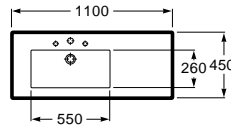

Prisma

1100 x 450 mm

Basin
with fixing kit
Ref. A327542000
White
504,00 €