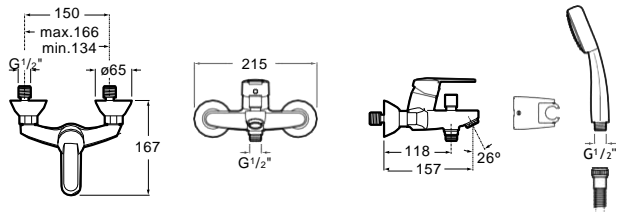

Wall-mounted bath-shower mixer

Single-lever bath-shower mixer with automatic diverter with handshower, 1.70m flexible hose and swivel shower bracket.
Chrome.
Ref. A5A0125C02
101,00 €