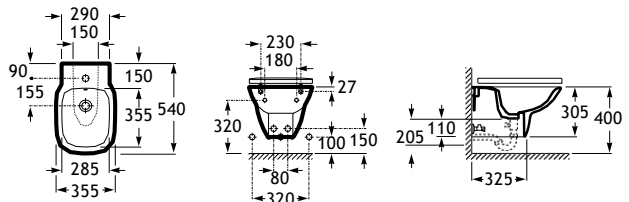

Wall-hung bidet Square

540 mm length
Bidet
Ref. A355995..0
White
155,00 €

Cover with soft-closing
system, metal hinges
Ref. A8069D2..4
White
65,50 €

Cover with metal hinges
Ref. A8069D0..4
White
40,10 €