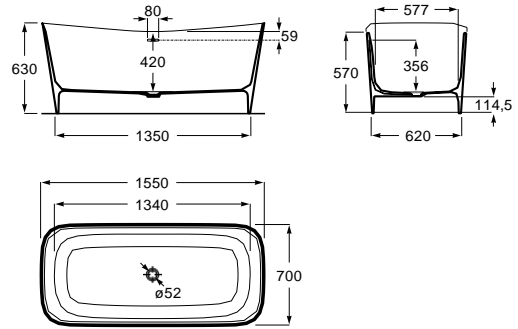

1550 x 700

Rectangular free-standing Stonex® bath. Includes click-clack waste and siphon.

Ref. A248502..0	Capacity	White	Colour
	282 L	2 714,00 €	3 120,00 €

White
00

White and Onyx
0X

White and Beige
0B

White and Pearl
0P

White and Coffee
0C