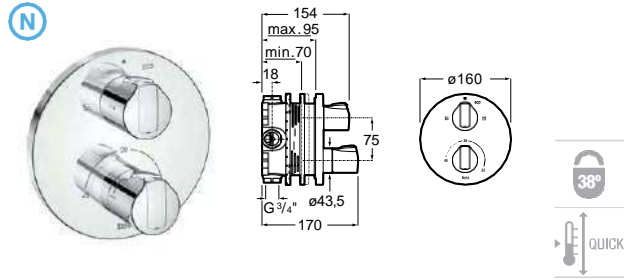

T-1000 Round*

Built-in thermostatic bath-shower mixer

Built-in thermostatic bath-shower mixer
Chrome.
Ref. A5A0D09C00
461,00 €

To be completed with RocaBox Ref. A525869403