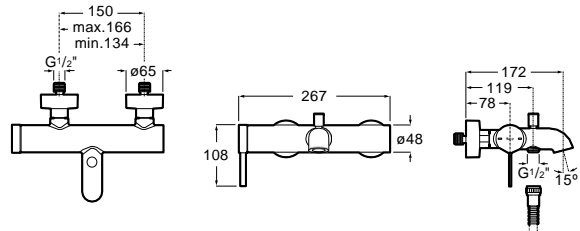

Wall-mounted bath-shower mixer⁽¹⁾

N

Single-lever bath-shower mixer
with automatic diverter.

C0 NB CN RG

Chrome Ref. A5A029EC00   Matt Black Ref. A5A029ENB0   Everlux Ref. A5A029E..0

Chrome	Matt Black*	Everlux*
241,00 €	338,00 €	362,00 €