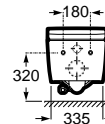

Inspira In-Wash® with In-Tank back to wall*

(N)

RIMLESS®

585 mm length

In-Wash®- Rimless back to wall smart toilet with integrated tank. Seat and cover with washing and drying function included. Needs power supply. Ref. A803095001
3 617,00 €

Inspira In-Wash® with In-Tank wall-hung*

(N)

RIMLESS®

585 mm length

In-Wash®- Rimless back to wall smart toilet with integrated tank. Seat and cover with washing and drying function included. Needs power supply. Ref. A803094001
3 617,00 €

Recommended installation with Concealed supporting frame for toilet and bidet (A822091001)
145,00 €