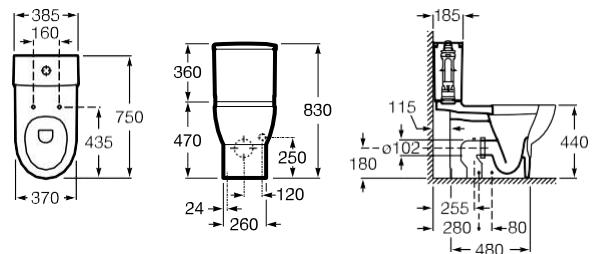

Reduced mobility close-coupled WC*

750 mm length
Close-coupled WC
with dual outlet,
with fixing kit
Ref. A34224H000
White
293,00 €

Cistern with dual flush
mechanism 6/3L
Ref. A34124H000
White
265,00 €

Seat and cover
with stainless steel hinges
Ref. A801230004
White
100,00 €

Ring seat with
stainless steel hinges
Ref. A80123D004
White
83,30 €

Dimensions in mm. Prices in EUR without VAT. The present pricelist cancels the previous one.

*Product on request

Replace (..) in the product reference with the code of the chosen finish.