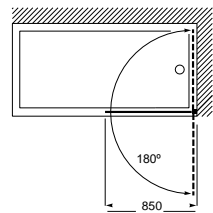

Victoria B1H*

B1H - 1 hinged panel with 180° opening

Height 1500 mm

Clear Glass

References	Dimensions	Dimensions mounting Min-Max (A)	Polished Silver
AM19408512	850	830-855	318,00 €