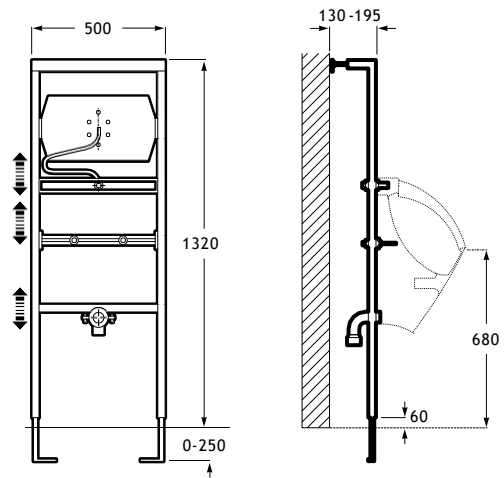

Accessibility and comfort

Duplo Handicapped*