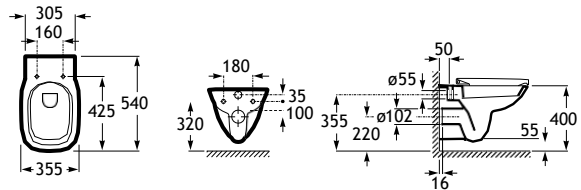

Wall-hung WC Square, Rimless

RIMLESS®

540 mm length
Wall-hung WC Square, Rimless
Ref. A34699L..0
White
114,00 €

SUPRALIT® seat and cover with soft-closing system, metal hinges
Ref. A8019D2..B
White
69,90 €

Seat and cover with soft-closing system, metal hinges
Ref. A8019D2..4
White
64,50 €

Seat and cover with metal hinges
Ref. A8019D0..4
White
36,40 €

SLIM seat and cover with soft-closing system
Ref. A8019D2..5
White
73,90 €