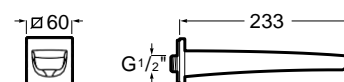

Wall-mounted bath spout.
Chrome.
Ref. A5A0703C00
213,00 €

Everlux. CN RG NM
Ref. A5A0703..0
310,00 €