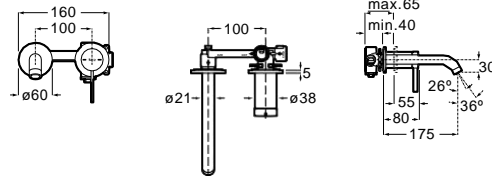

Ona / Ceramic cartridge

Basin mixer⁽¹⁾

(N)

5L

GOLD START

Single-lever basin mixer with aerator, pop-up waste and flexible supply hoses.

Chrome Ref. A5A309EC00   Matt Black Ref. A5A309ENB0   Everlux Ref. A5A309E..0

Chrome	Matt Black*	Everlux*
148,00 €	207,00 €	222,00 €

Basin mixer⁽¹⁾

(N)

5L

GOLD START

Single-lever basin mixer smooth body with click-clack waste, aerator and flexible supply hoses.

Chrome Ref. A5A3A9EC00   Matt Black Ref. A5A3A9ENB0   Everlux Ref. A5A3A9E..0

Chrome	Matt Black*	Everlux*
153,00 €	214,00 €	230,00 €

Basin mixer Mezzo⁽¹⁾

(N)

MEZZO

5L

GOLD START

Mezzo single-lever basin mixer smooth body with click-clack waste, aerator and flexible supply hoses.

Chrome Ref. A5A3C9EC00   Matt Black Ref. A5A3C9ENB0   Everlux Ref. A5A3C9E..0

Chrome	Matt Black*	Everlux*
177,00 €	248,00 €	265,00 €

High spout basin mixer⁽¹⁾

(N)

5L

GOLD START

Single-lever high spout basin mixer smooth body with click-clack waste, aerator and flexible supply hoses.

Chrome Ref. A5A349EC00   Matt Black Ref. A5A349ENB0   Everlux Ref. A5A349E..0

Chrome	Matt Black*	Everlux*
230,00 €	321,00 €	345,00 €

Built-in basin mixer⁽¹⁾

(N)

5L

Built-in basin mixer

Chrome Ref. A5A359EC00   Matt Black Ref. A5A359ENB0   Everlux Ref. A5A359E..0

Chrome	Matt Black*	Everlux*
213,00 €	297,00 €	320,00 €

To be completed with universal built-in body.⁽¹⁾

Chrome Ref. A5E3501C00   Matt Black Ref. A5E3501NB0   Everlux Ref. A5E3501..0

Chrome	Matt Black*	Everlux*
91,70 €	120,00 €	137,00 €