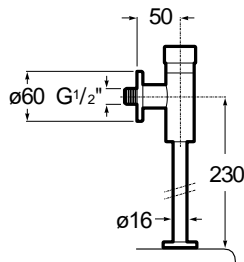

Flush valves / for urinals

Aqualine Confort

Flush valve for urinal 1/2".
Chromed.
Ref. A5A9177C00
132,00 €