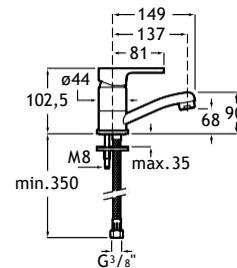

Kitchen sink mixer

Single-lever kitchen sink mixer with low swivel spout, aerator and flexible supply hoses.
Chrome.
Ref. A5A896AC0K
91,70 €