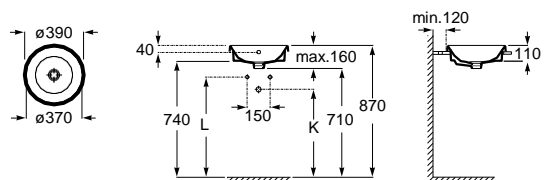

K (Trap)	L
Totem/Minimal	530	610
Bottle	610	640

Dimensions in mm. Prices in EUR without VAT.
The present pricelist cancels the previous one.

Replace (..) in the product reference with the code of the chosen finish.