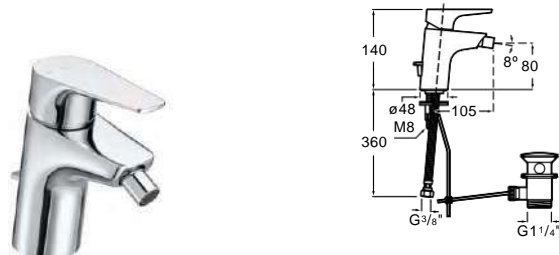

To be completed with Universal Box
 Ref. A525220603
 77,90 €

Bidet mixer

Single-lever bidet mixer with swivel aerator,
 pop-up waste and flexible supply hoses.
 Chrome.
 Ref. A5A6090C00
 137,00 €

Wall-mounted bath-shower mixer