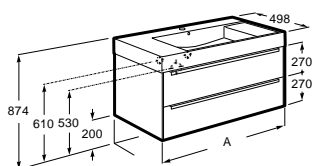

A
1000
800
600

Furniture set with 2 drawers
(bottom 490 mm) and washbasin

1000 mm*

Ref. A851077806 (glossy white) - 1 582,00 €

Ref. A851077402 (textured city oak) - 1 584,00 €

Ref. A851077403 (textured city oak/dark mirror) - 1 582,00 €

Base Unit	Washbasin
A857002XXX	A32752A000

800 mm

Ref. A851076806 (glossy white) - 1 472,00 €

Ref. A851076402 (textured city oak)* - 1 475,00 €

Ref. A851076403 (textured city oak/dark mirror) - 1 473,00 €

Base Unit	Washbasin
A857001XXX	A32752B000

600 mm

Ref. A851075806 (glossy white) - 1 221,00 €

Ref. A851075402 (textured city oak)* - 1 223,00 €

Ref. A851075403 (textured city oak/dark mirror) - 1 221,00 €

Base Unit	Washbasin
A857000XXX	A32752C000