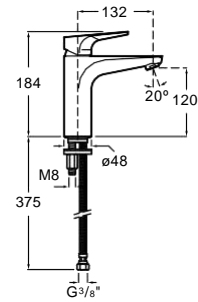

Single-lever basin mixer with aerator,
smooth body and flexible supply hoses.
Cold Start. Chrome.
Ref. A5A3290C00
114,00 €

Basin mixer Mezzo

MEZZO

5L

COLD
START

Single-lever basin mixer mezzo with aerator,
smooth body and flexible supply hoses.
Cold Start. Chrome.
Ref. A5A3990C00
147,00 €