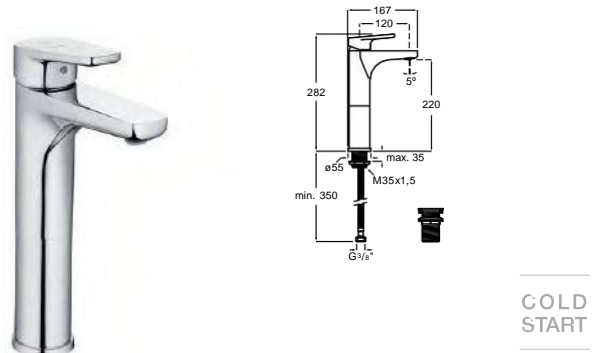

Basin mixer high spout

Single-lever basin mixer high spout, smooth body with aerator, click clack waste and flexible supply hoses.
Cold start. Chrome.
Ref. A5A371BC0K
173,00 €