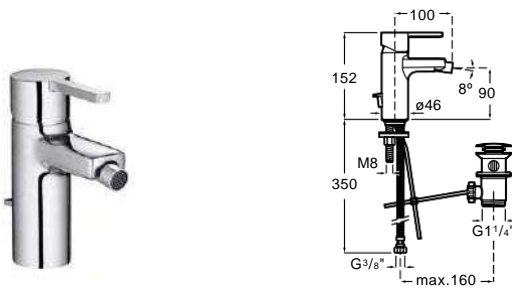

Bidet mixer

Single-lever bidet mixer with swivel flow regulator, pop-up waste and flexible supply hoses
Chrome.
Ref. A5A6096C00*
154,00 €