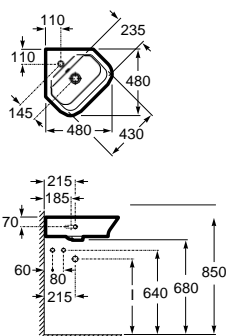

The Gap Original

480 x 480 mm
Basin with fixing kit
Ref. A32747R..0
White
94,60 €

The Gap Original