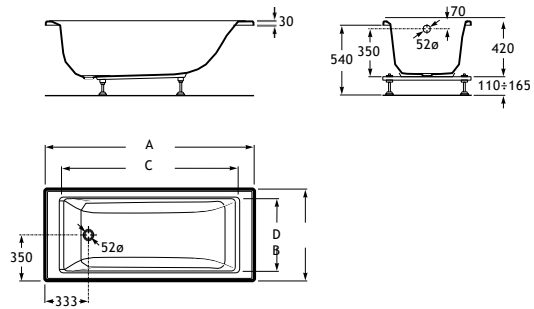

A	B	C	D	Litr.¹
1800	900	1520	760	250
1700	800	1430	660	216

¹ Liters to the overflow

Acrylic bath

Dimensions	Ref.	Massage	Finishes	Capacity	White
1800 x 900	Ref. A248062001	Total	Chrome	250 L PD	5 944,00 €
	Ref. A248061001	Tonic	Chrome	250 L PL	4 359,00 €
	Ref. A247592000	Without massage			1 245,00 €
1700 x 800	Ref. A248060001	Total	Chrome	216 L PD	5 629,00 €
	Ref. A248057001	Tonic	Chrome	216 L PL	3 649,00 €
	Ref. A247701000	Without massage			779,00 €
	Ref. A291066000	Headrest optional			85,80 €
		Feet included			

For version without massage optional siphon ø 52: A506404600 - 56,10 €

Compatible panels on page 478