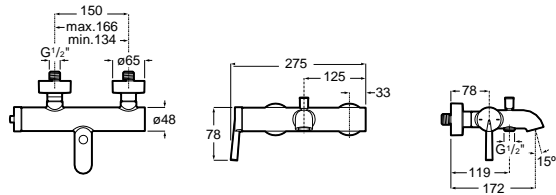

Wall-mounted bath-shower mixer*