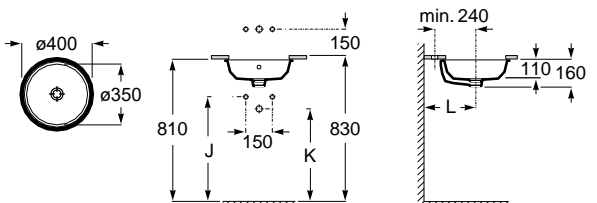

Trap	K	J	L
Totem/Minimal	530	610	300-340
Bottle	570	640	240-290

Dimensions in mm. Prices in EUR without VAT. The present pricelist cancels the previous one.

Replace (..) in the product reference with the code of the chosen finish.

⁽¹⁾ Available second semester 2022