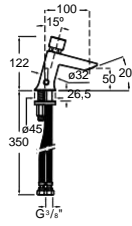

Instant / Self-closing

Deck-mounted basin mixer

6L

Basin mixer with aerator. G3/8". Flow: 6 l/m.
Automatic closing: 15 sec. Chromed.
Ref. A5A3177C00
218,00 €