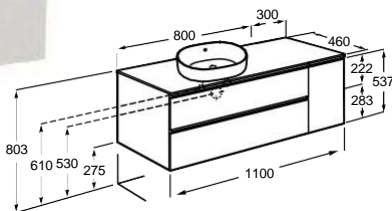

1100 mm*

- Left
- Ref. A851505806 (glossy white) - 928,00 €
- Ref. A851505153 (glossy anthracite grey) - 928,00 €
- Ref. A851505447 (matt light grey) - 928,00 €
- Ref. A851505434 (nordic ash) - 928,00 €
- Ref. A851505402 (city oak) - 928,00 €

Base Unit	Countertop
A857399XX X	A857423XXX
A857417XX X	

Dimensions in mm.

Prices in EUR without VAT.
The present pricelist cancels the previous one.

*Product on request

Replace XXX in the product reference with the code of the chosen finish.