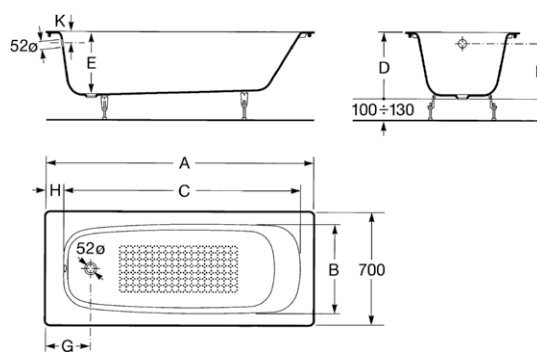

A	B	C	D	E	F	G	H	K	Litr.¹
1700	570	1530	420	400	350	285	100	70	182
1600	570	1430	420	400	350	285	100	70	170
1500	570	1330	420	400	350	285	100	70	161
1400	560	1230	420	400	350	285	100	70	144
1200	550	1050	390	370	330	260	75	60	117

¹ Litres to the overflow

Cast Iron bath

Dimensions			Capacity	White
1700 x 700	Ref. A21291100R	With anti-slip bottom	182 L	744,00 €
1600 x 700	Ref. A21291200R	With anti-slip bottom	170 L	734,00 €
1500 x 700	Ref. A21291300R	With anti-slip bottom	161 L	590,00 €
1400 x 700	Ref. A212914001	With anti-slip bottom	144 L	579,00 €
1200 x 700	Ref. A211506001	Without anti-slip bottom	117 L	526,00 €
	Ref. A506404600	Siphon ø 52		56,10 €
	Ref. A150412330	Set of feet		37,20 €