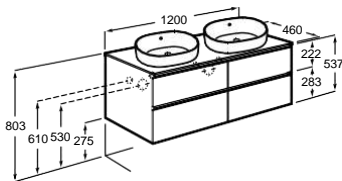

Base unit

Base unit for 2 over countertop basins. The basin is ordered separately.

4 drawers

1200 mm*

- Ref. A851506806 (glossy white) - 1 029,00 €
- Ref. A851506153 (glossy anthracite grey) - 1 029,00 €
- Ref. A851506447 (matt light grey) - 1 029,00 €
- Ref. A851506434 (nordic ash) - 1 029,00 €
- Ref. A851506402 (city oak) - 1 029,00 €

Base Unit	Countertop
A857397XX X	A857424XXX
A857397XX X	

Set of 2 legs 275 mm

Ref. A816829339* - 45,30 €
aluminum legs for glossy white (806) finish

Ref. A816829458* - 45,30 €
nickel legs for glossy anthracite grey (153),
city oak (402), nordic ash (434) and matt light
grey (447) finishes