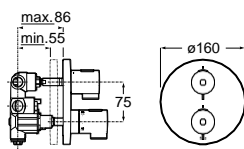

Built-in thermostatic bath-shower mixer

(N)

Built-in thermostatic bath-shower mixer with
diverter-flow regulator
Chrome.
Ref. A5A2K18C00
428,00 €