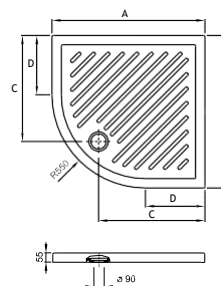

A	B	C	D
900	900	625	350
800	800	525	250

Dimensions		White
900 x 900 x 55	Ref. A374124000	150,00 €
800 x 800 x 55	Ref. A374128000	123,00 €
Waste 90 ø	Ref. A506404400	40,70 €

→ Non-enameled side