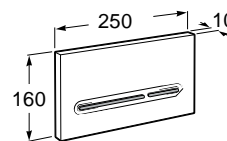

PL5 Dual

PL6 Dual

PL7 Dual

PL10 Dual

EP-1Dual Electronic*

Operating plate for
compact versions
Black Glass
Ref. A890103008
979,00 €