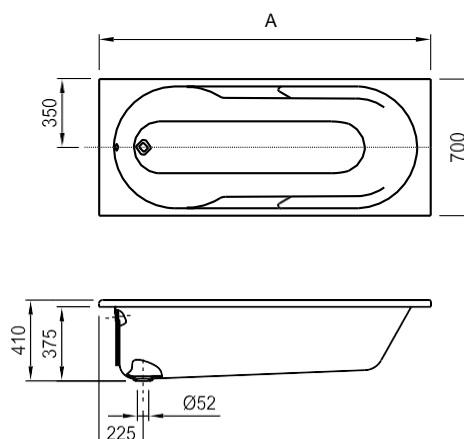

A
1700
1600
1500

Acrylic bath

Dimensions	Massage	Capacity	White	
1700 x 700	Ref. A248405000	Without massage	178 L	223,00 €
	Ref. A259923000	Front panel		95,30 €
	Ref. A259926000	Side panel		57,20 €
	Ref. A25F032000	Structure for bath		81,80 €
1600 x 700	Ref. A248396000	Without massage	159 L	208,00 €
	Ref. A259924000	Front panel		93,20 €
	Ref. A259926000	Side panel		57,20 €
	Ref. A25F033000	Structure for bath		81,80 €
1500 x 700	Ref. A248397000	Without massage	124 L	208,00 €
	Ref. A24F112000	Legs for bath		49,70 €
	Ref. A24L542000	Siphon		45,10 €

Mounting with legs is recommended for built-in installation. To install the bath with panels it is recommended to use structure for better stability of the bath.