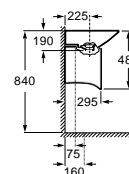

Nexo

550 x 440 mm
Basin with fixing kit
Ref. A327642000
White
83,30 €

Pedestal
Ref. A337641000
White
86,70 €

Semi-pedestal with fixing kit
Ref. A337642000
White
50,50 €