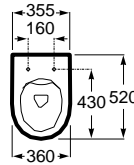

COMPACT

BTW

RIMLESS

COMPATIBLE

520 mm length

Back to wall WC dual outlet
with fixing kit, elbow for
vertical waste
Ref. A347246000
White
278,00 €

SUPRALIT® seat and cover
with soft-closing system,
metal hinges, Easy Remove
Ref. A8012A2..B
White
132,00 €

SUPRALIT® seat and cover
with metal hinges
Ref. A8012A0..B
White
84,00 €

SLIM seat and cover with
soft-closing system
Ref. A801D12..3
White
93,30 €