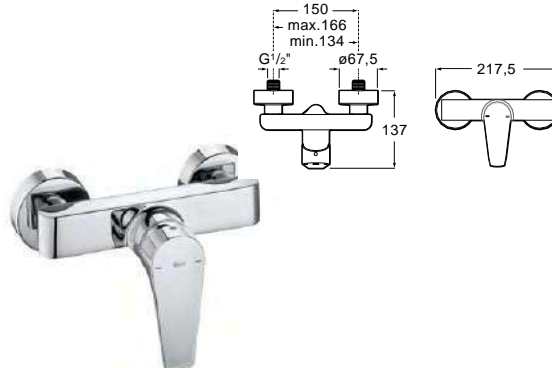

Wall-mounted shower mixer

Single-lever shower mixer.
Chrome.
Ref. A5A2190C00
146,00 €