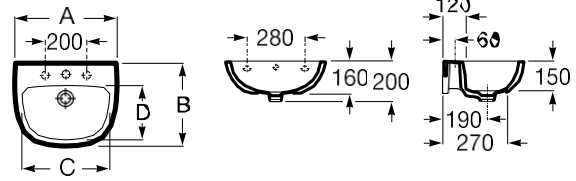

Adele

A	B	C	D
550	450	475	295
500	400	425	250

500 x 450 mm
Basin with fixing kit
Ref. A325195000
White
49,30 €

500 x 400 mm
Basin with fixing kit
Ref. A325196000
White
44,50 €

Pedestal
Ref. A331300001
White
46,20 €

Semi pedestal with
fixing kit
Ref. A335191000
White
41,90 €