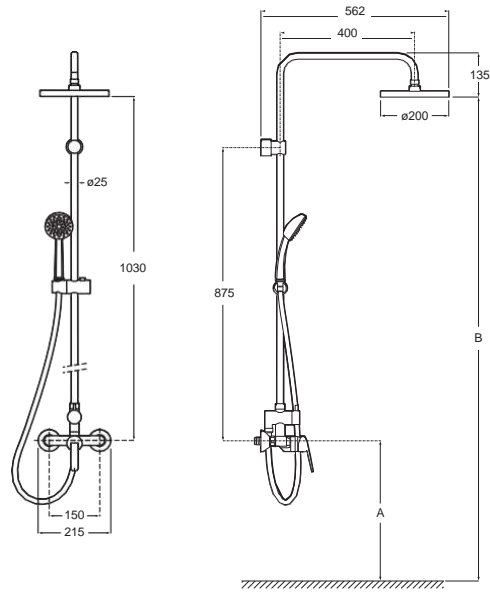

A	B
900	1755-2130
1000	1855-2230
1100	1955-2330
1200	2075-2430

Victoria / Victoria Connect Plus

Victoria single-lever shower column

Single-lever shower column with shower head $\varnothing 200$, hand shower $\varnothing 100$ with 1 function, diverter, flexible hose 1,5 m and swivel bracket.
Chromed.
Ref. A5A9725C00
399,00 €