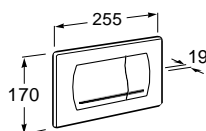

52-B Dual

Plate 52-B Dual
Operating plate
White
Ref. A8901150B0
20,70 €

Plate 52-B Dual
Operating plate
Chrome
Ref. A8901150B1
36,60 €

62-B Dual

Plate 62-B Dual
Operating plate
White
Ref. A8901160B0
20,70 €