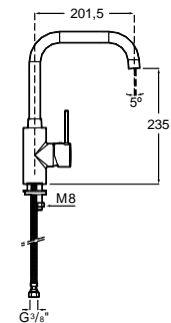

Single-lever kitchen sink mixer

Kitchen sink mixer with swivel spout, aerator and flexible supply hoses. Chromed
Ref. A5A8360C00
145,00 €