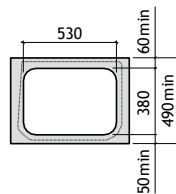

K	J
Totem	530	610
Minimal	530	610
Bottle	570	640