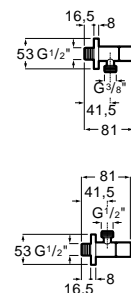

Dimensions in mm.

Prices in EUR without VAT.
The present pricelist cancels the previous one.

*Product on request

⁽¹⁾ Available 1st quarter 2022