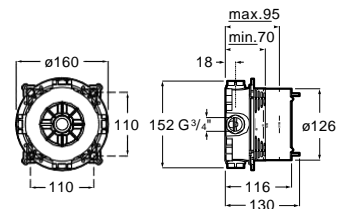

RocaBox

RocaBox Universal.
Ref. A525869403
133,00 €