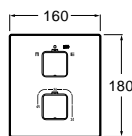

Built-in thermostatic bath-shower mixer T-1000 Square

Built-in bath-shower mixer with diverter-flow regulator.

Chrome

Ref. A5A0C1AC00

536,00 €

To be completed with RocaBox Ref. A525869403