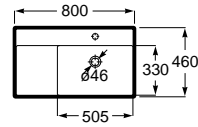

800 x 460 mm

Basin FINECERAMIC®
Sink on right hand
Ref. A327688..0

White	Matt White*	Supraglaze®*
249,00 €	298,00 €	328,00 €