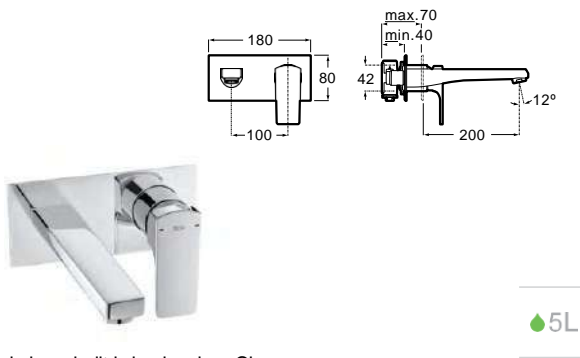

Built-in basin mixer⁽¹⁾

5L

Single-lever built-in basin mixer. Chrome.
Ref. A5A3L20C00
142,00 €

To be completed with universal box
Ref. A525220603
77,90 €