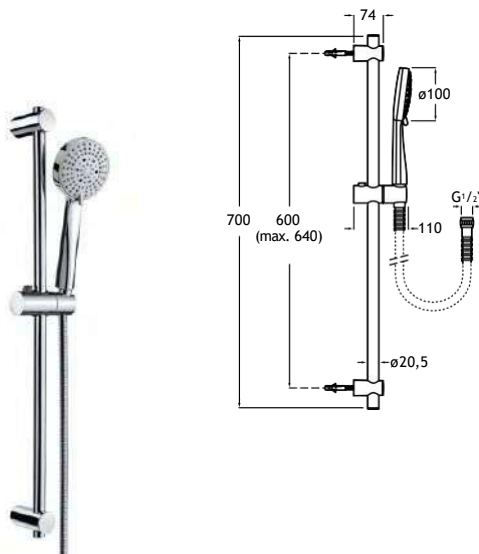

Shower kits **Stella**

Shower kit Stella 100/3

Shower kit Stella 100/3. Hand shower with 3-functions, slide bar 700 mm. Flexible hose PVC 1.70 m
Chrome.
Ref. A5B1D03C00
72,80 €