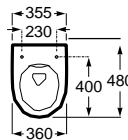

COMPACT

RIMLESS