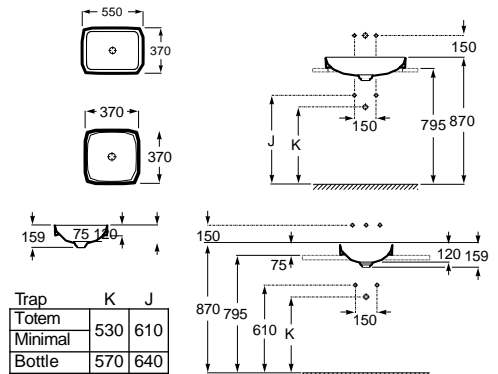

Trap	K	J
Totem	530	610
Minimal	530	610
Bottle	570	640