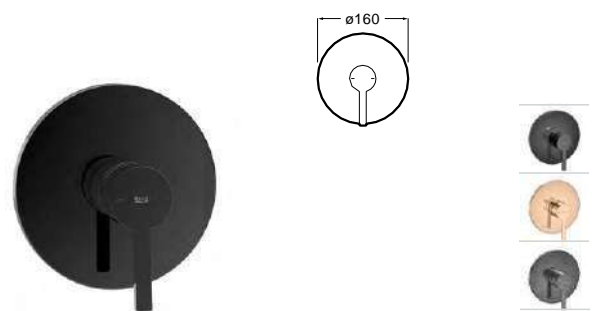

Built-in bath or shower mixer

Single-lever built-in bath or shower mixer
Everlux.
To be completed with RocaBox ref. A525869403
Ref. A5A2B96..0
313,00 €

CN RG NM