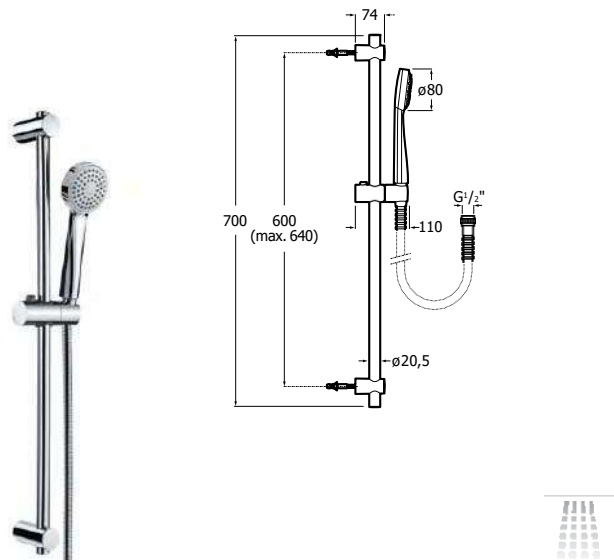

Shower kit Stella 80/1

Shower kit 80/1. Hand shower with 1 function, slide bar 700 mm. Flexible hose PVC 1.70 m
Chrome.
Ref. A5B9403C00
49,10 €