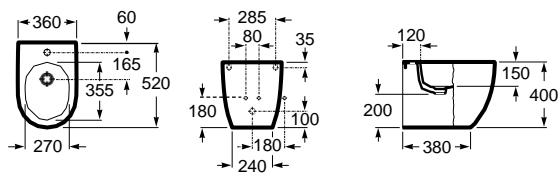

COMPACT

BTW

Dimensions
in mm.

Prices in EUR without VAT.
The present pricelist cancels the previous one.

*Product on request