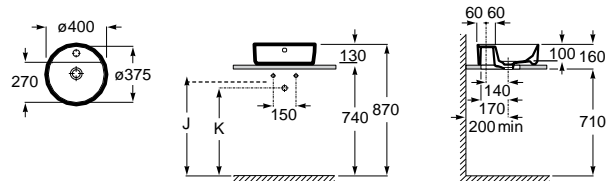

The Gap

$\varnothing 400$ mm
Over countertop basin
Ref. A3270MK..0
White
151,00 €