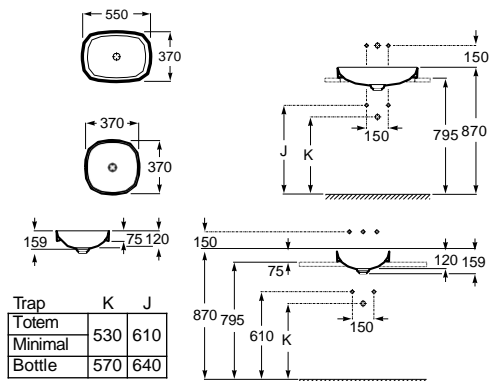

Drop-in basins Inspira Square

550 x 370 x 75 mm
Basin FINECERAMIC®
Including universal waste with ceramic
plug ø 72 mm.
Ref. A327534..0

White	Colour*
389,00 €	468,00 €

370 x 370 x 75 mm
Basin FINECERAMIC®
Including universal waste with ceramic
plug ø 72 mm.
Ref. A32753R..0

White	Colour*
308,00 €	382,00 €

00 62 63 64 65 66

FINE CERAMIC®

Drop-in basins Inspira Soft

550 x 370 x 75 mm
Basin FINECERAMIC®
Including universal waste with ceramic
plug ø 72 mm.
Ref. A327504..0

White	Colour*
289,00 €	347,00 €

370 x 370 x 75 mm
Basin FINECERAMIC®
Including universal waste with ceramic
plug ø 72 mm.
Ref. A32750R..0

White	Colour*
286,00 €	347,00 €

00 62 63 64 65 66

FINE CERAMIC®

Drop-in basins Inspira Round

550 x 370 x 75 mm
Basin FINECERAMIC®
Including universal waste with ceramic
plug ø 72 mm.
Ref. A327527..0

White	Colour*
289,00 €	347,00 €

ø 370 x 75 mm
Basin FINECERAMIC®
Including universal waste with ceramic
plug ø 72 mm.
Ref. A32752R..0

White	Colour*
275,00 €	336,00 €

00 62 63 64 65 66

FINE CERAMIC®

Built-in basins Inspira*

605 x 390 mm*
Basin
with fixing kit
Ref. A327535..0

White	Colour*
578,00 €	693,00 €

495 x 390 mm*
Basin
with fixing kit
Ref. A327536..0

White	Colour*
417,00 €	503,00 €

00 62 63 64 65 66

FINE CERAMIC®

Dimensions in mm.

Prices in EUR without VAT. The present pricelist cancels the previous one.

*Product on request

Replace (..) in the product reference with the code of the chosen finish.