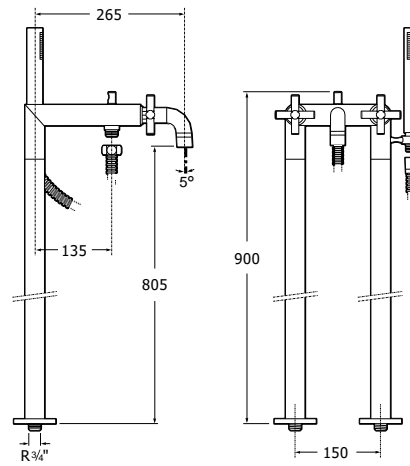

Built-in valve*

Built-in valve
Ref. A5A154BC00
67,40 €

Carmen shower column

Loft

Product range

Twin-lever floorstanding bath
shower column

Loft

Floorstanding bath-shower mixer*