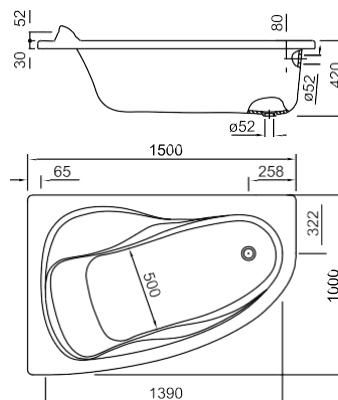

1500 x 1000
Acrylic bath

	Massage	Capacity	White
Ref. A248398000	Without massage	210 L	339,00 €
Ref. A248401000	Panel optional		144,00 €
Ref. A24F113000	Legs for bath		49,90 €
Ref. A24L542000	Siphon ø 52		45,10 €