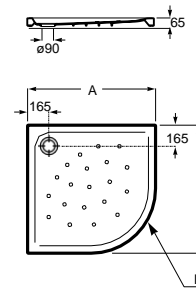

Shower trays / Vitreous china

Malta angular

Vitreous china shower tray

VITREOUS
CHINA

Dimensions		White
1000 x 1000 x 45	Ref. A37450A000	314,00 €
900 x 900 x 45	Ref. A37450B000	282,00 €
Waste 90 ø	Ref. A506404400	40,70 €