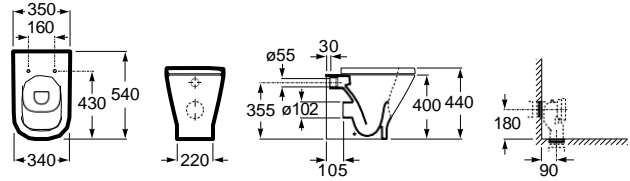

The Gap

Floorstanding WC Square, Rimless

540 mm length

Back to wall single floorstanding WC
Rimless with dual outlet
Ref. A347737..0
White
201,00 €

Seat and cover with soft-closing system with metal hinges
Ref. A801472..4 ⁽¹⁾
White
112,00 €

Seat and cover with metal hinges
Ref. A801470..4 ⁽¹⁾
White
62,50 €

SLIM seat and cover with soft-closing system
Ref. A801472..3
White
90,20 €

SUPRALIT® seat and cover with soft-closing system, metal hinges, Easy Remove
Ref. A801472..B ⁽²⁾
White
127,00 €

SUPRALIT® seat and cover with metal hinges, Easy Remove
Ref. A801470..B ⁽²⁾
White
90,80 €