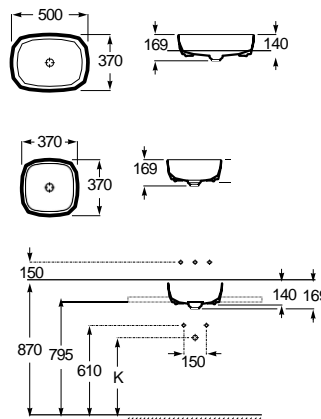

Trap	K
Totem	530
Minimal	570
Bottle	570

Dimensions in mm.

Prices in EUR without VAT.
The present pricelist cancels the previous one.

*Product on request

Replace (..) in the product reference with the code of the chosen finish.

(1) Colours Matt white 62 and Onyx 64 on stock