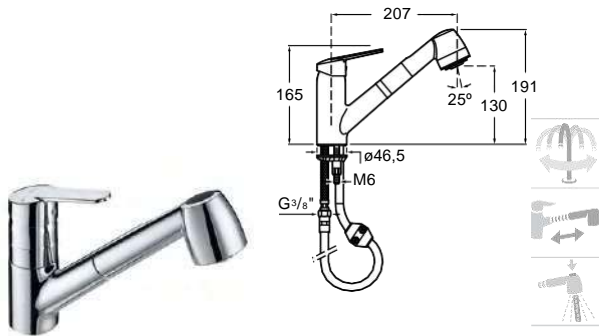

L20 kitchen sink mixer

Dimensions in mm. Prices in EUR without VAT.
The present pricelist cancels the previous one.

Victoria / Victoria Pro

Victoria single-lever kitchen sink mixer with removable spout

Single-lever kitchen sink mixer with removable swivel spout, rinse spray function and flexible supply hoses.
Chromed.
Ref. A5A8125C00
196,00 €