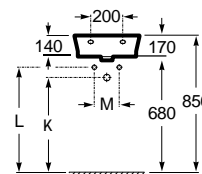

Application	K (sifon)	L	M
Wall-hung	530	610	150
Semipedestal	570	640	80

	A	B	F
	450	420	370
	400	320	335
	350	320	285

450 x 420 mm
Basin with fixing kit
Ref. A327477..0
White
84,80 €

400 x 320 mm
Basin with fixing kit
Ref. A327478..0
White
75,60 €

350 x 320 mm
Basin with fixing kit
Ref. A327479..0
White
78,90 €

Semi-pedestal
for basins 400 and 350 mm
Ref. A337472..0
White
75,80 €

COMPACT