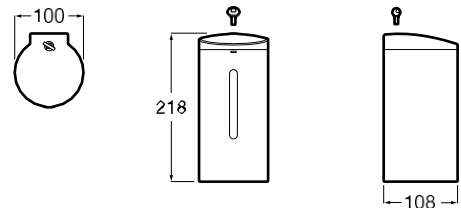

Public

Soap or hydroalcoholic gel dispenser with sensor.

General technical data

Wall-mounted soap or hydroalcoholic gel dispenser with sensor. Powered by six 1.5V LRG6 (AA) alkaline batteries. AISI 304 stainless steel. 700 ml
Ref. A818011000
72,90 €

• Installation:	Wall-mounted
• Material:	AISI 304 stainless steel
• Capacity:	700 ml
• Distance from the sensor:	5-9 cm
• Auto switch-off:	3 seconds
• Low battery warning:	Yes
• Adjustable product quantity:	0.5-2.5ml
• Battery life:	40,000 uses