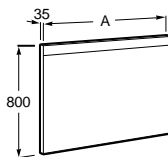

Ref. A856887322
(white/ash side panel)
425,00 €

322 806

Prisma Basic

LED mirror

1100 mm
Ref. A812261000
410,00 €

900 mm
Ref. A812259000
345,00 €

800 mm
Ref. A812258000
303,00 €

A
1100
900
800