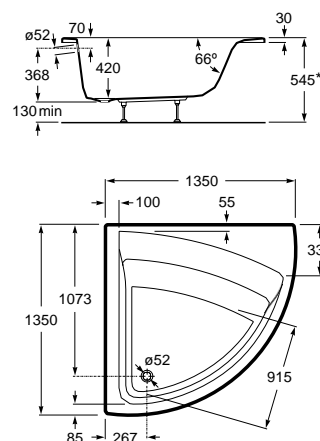

For version without massage optional siphon ø 52: A506404600 - 56,10 €

Compatible panels on page 478

Baths / Acrylic

Easy angular*

ACRYLIC

1350 x 1350
Acrylic bath

	Massage	Capacity	White
Ref. A248188001	Tonic	247 L PL	2 002,00 €
Ref. A248189000	Without massage	247 L	650,00 €
Ref. A259861000	Optional panel		352,00 €
Ref. A506404600	Siphon ø 52		56,10 €
	Feet included		