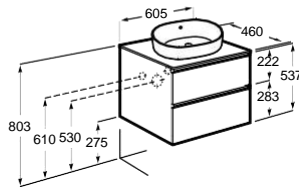

Base unit

Base unit for over countertop basin. The basin is ordered separately.

2 drawers

800 mm

- Ref. A851501806 (glossy white) - 570,00 €
- Ref. A851501153 (glossy anthracite grey)* - 570,00 €
- Ref. A851501447 (matt light grey)* - 570,00 €
- Ref. A851501434 (nordic ash)* - 570,00 €
- Ref. A851501402 (city oak)* - 570,00 €

Base Unit	Countertop
A857399XXX	A857419XXX

600 mm

- Ref. A851500806 (glossy white) - 510,00 €
- Ref. A851500153 (glossy anthracite grey)* - 510,00 €
- Ref. A851500447 (matt light grey)* - 510,00 €
- Ref. A851500434 (nordic ash)* - 510,00 €
- Ref. A851500402 (city oak)* - 510,00 €

Base Unit	Countertop
A857397XXX	A857418XXX

Set of 2 legs 275 mm

- Ref. A816829339 - 45,30 €
  aluminum legs for glossy white (806) finish
- Ref. A816829458* - 45,30 €
  nickel legs for glossy anthracite grey (153),
  city oak (402), nordic ash (434) and
  matt light grey (447) finishes