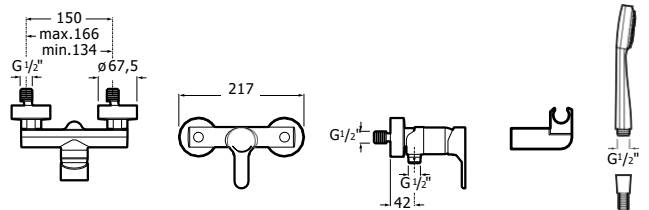

Wall-mounted shower mixer

Single-lever shower mixer with flexible shower hose 1.50m, hand shower Stella 80/1 and swivel shower bracket.

Ref. A5A2009C02
120,00 €

Built-in bath-shower mixer

Built-in bath-shower mixer with automatic diverter.
Chrome.
Ref. A5A0A09C00
150,00 €

Built-in bath or shower mixer

Built-in bath or shower mixer
Chrome.
Ref. A5A2A09C00
185,00 €