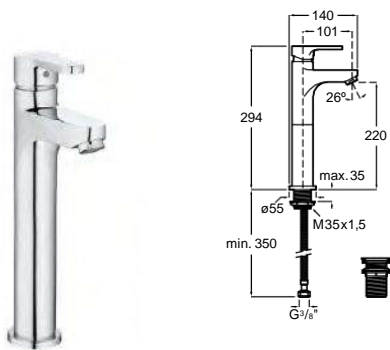

High spout basin mixer