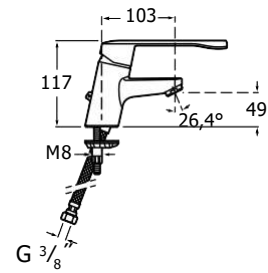

Single-lever bath or shower mixer.
Chrome.
Ref. A5A2225C00
100,00 €

Elbow handle

Elbow handle. Compatible with
all the faucets in the set.
Chrome.
Ref. A525003000
20,50 €

Victoria Pro / Ceramic cartridge**Basin mixer**