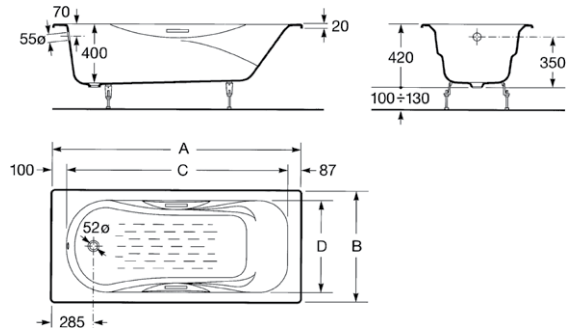

A	B	C	D	Litr.¹
1700	750	1513	630	185
1600	750	1413	630	171
1500	750	1313	630	165
1700	700	1513	580	178
1600	700	1413	580	162

¹ Liters to the overflow

Cast Iron bath

Dimensions	Ref.	Massage	Finishes	Capacity	White
1700 x 750	Ref. A23097000R	Without Massage	Chrome handles	185 L	820,00 €
1600 x 750	Ref. A23107000R	Without Massage	Chrome handles	171 L	782,00 €
1500 x 750	Ref. A23157000R	Without Massage	Chrome handles	165 L	761,00 €
1700 x 700	Ref. A233350001	Without Massage	Chrome handles	178 L	779,00 €
1600 x 700	Ref. A233450001	Without Massage	Chrome handles	162 L	735,00 €
1700 x 750	Ref. A230960000*	Without handles		185 L	812,00 €
1700 x 700	Ref. A233360000	Without handles		178 L	825,00 €
1600 x 700	Ref. A233460000	Without handles		162 L	751,00 €
1600 x 750	Ref. A231060000*	Without handles		171 L	827,00 €
1500 x 750	Ref. A231560000*	Without handles		165 L	770,00 €
	Ref. A291053100	Headrest optional			163,00 €
	Ref. A506404600	Siphon ø 52			56,10 €
	Ref. A150412330	Set of feet			37,20 €

Dimensions in mm.

Prices in EUR without VAT.
The present pricelist cancels the previous one.

*Product on request