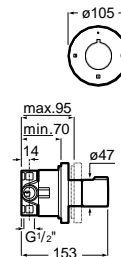

Round 3 way

3 way diverter. Chromed.
Ref. A5A184AC00
234,00 €

To be completed with built-in body
Ref. A525166903
180,00 €