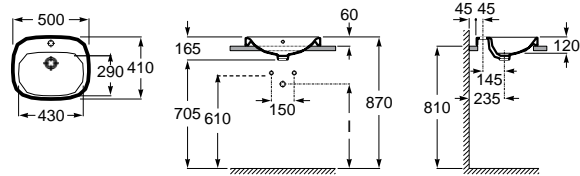

In-countertop basin

K (siphon)	
Totem / minimal	530
Bottle	610

500 x 410 mm
Basin
with fixing kit
Ref. A32799M..0
White
128,00 €