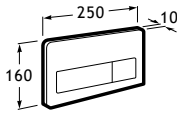

PL3.A Antivandal

Plate PL3.A Single
Stainless steel
operating plate
Ref. A890197104
151,00 €

Plate PL3.A Dual
Stainless steel
operating plate
Ref. A890197004
150,00 €