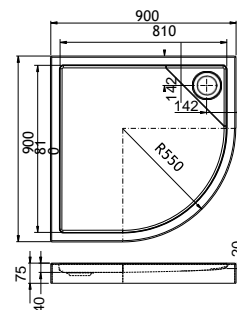

Shower trays / Acrylic

Granada*

Acrylic shower tray.

ACRYLIC

Dimensions Standard

Dimensions		White
1400 x 900 x 75	Ref. A276344000	361,00 €
1400 x 900 x 40	Ref. A276343000	318,00 €
1400 x 800 x 75	Ref. A27T008000	345,00 €
1400 x 800 x 40	Ref. A276263000	311,00 €
1200 x 900 x 75	Ref. A276341000	328,00 €
1200 x 900 x 40	Ref. A276340000	294,00 €
1200 x 800 x 75	Ref. A27T007000	315,00 €
1200 x 800 x 40	Ref. A276262000	282,00 €
1000 x 900 x 75	Ref. A276338000	309,00 €
1000 x 900 x 40	Ref. A276337000	278,00 €
1000 x 800 x 75	Ref. A27T006000	299,00 €
1000 x 800 x 40	Ref. A276261000	270,00 €
Siphon ø 90	Ref. A27L027000	46,30 €
Universal feet	Ref. A27M052000	13,40 €

A	B	C	D	E	F
1000	800	910	710	400	135
1200	800	1110	710	400	135
1400	800	1310	710	400	135
1000	900	910	810	450	135
1200	900	1110	810	450	135
1400	900	1310	810	450	135

Malaga square*

Acrylic shower tray.

ACRYLIC

Dimensions Standard

Dimensions		White
900 x 900 x 75	Ref. A27T005000	298,00 €
900 x 900 x 40	Ref. A276255000	226,00 €
800 x 800 x 75	Ref. A27T004000	267,00 €
800 x 800 x 40	Ref. A276253000	216,00 €
Siphon ø 90	Ref. A27L027000	46,30 €
Universal feet	Ref. A27M052000	13,40 €

A	B
800	710
900	810

Malaga round*

Acrylic shower tray.

ACRYLIC

Dimensions Standard

Dimensions		White
900 x 900 x 75 ø 55	Ref. A27T003000	290,00 €
900 x 900 x 40 ø 55	Ref. A276259000	234,00 €
Siphon ø 90	Ref. A27L027000	46,30 €
Universal feet	Ref. A27M052000	13,40 €