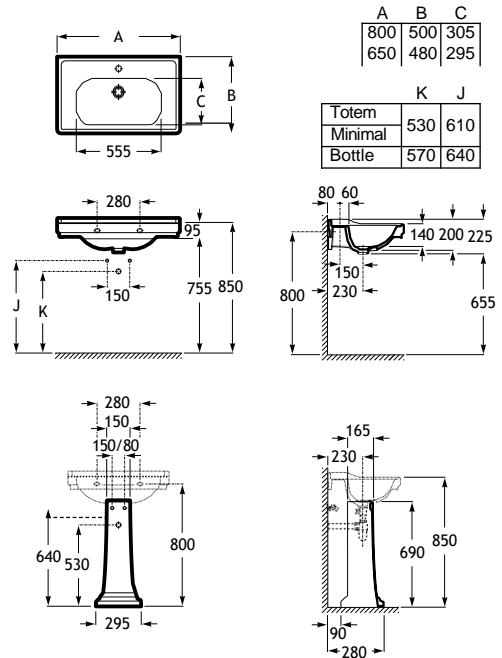

White

Carmen

wall-hung basin or for pedestal

800 x 500 mm*

Basin
with fixing kit
Ref. A3270A0000
White
348,00 €

650 x 480 mm

Basin
with fixing kit
Ref. A3270A1000
White
285,00 €

Pedestal
Ref. A3370A0000
White
198,00 €