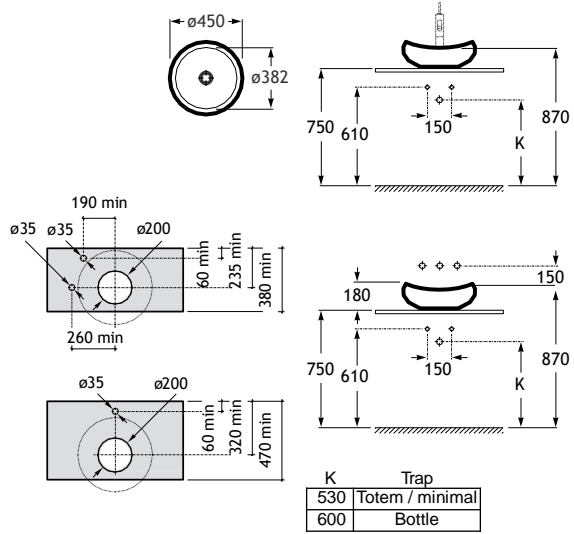

Urbi 1

ø 450 mm
Over countertop basin
Ref. A327225..0
White
243,00 €

Khroma

400 x 400 mm
Over countertop basin
Ref. A327654000
White
266,00 €

Diverta

600 x 440 mm
Over countertop basin
Glazed on 4 sides
Ref. A32711G000
White
253,00 €

Dimensions in mm. Prices in EUR without VAT. The present pricelist cancels the previous one.

Replace (..) in the product reference with the code of the chosen finish.