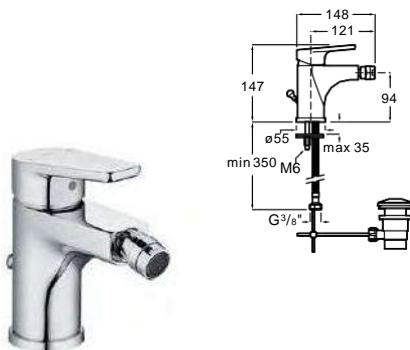

To be completed with Box A525891203

Box for built-in basin mixer

Ref. A525891203
64,30 €

Bidet mixer

Single-lever bidet mixer with aerator, pop-up waste and flexible supply hoses.
Chrome.
Ref. A5A611BC0K
167,00 €