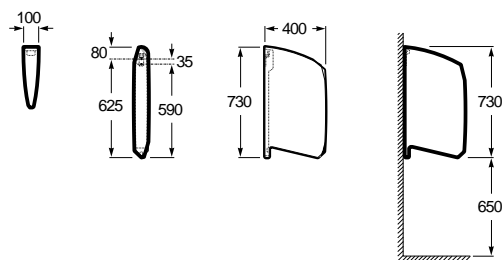

Dividers

Wing*