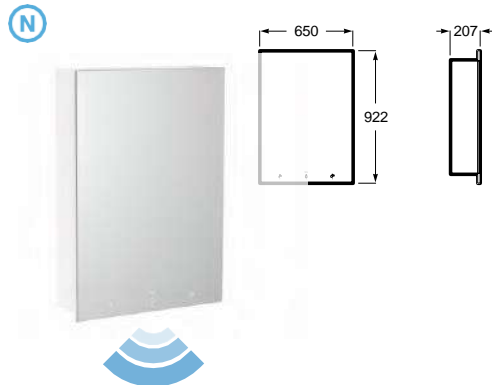

Easy installation

Quick assembly and activation.

Hand still
Full flush

Wave hand
Partial flush

Nucleo *⁽¹⁾

Mirror-cabinet with hidden sensor operated faucet and accessories, 3 functions

650 x 206 x 922 mm

Mirror-cabinet with 3 functions - touchless hand dryer, faucet and soap dispenser. Ambient lighting at the bottom.