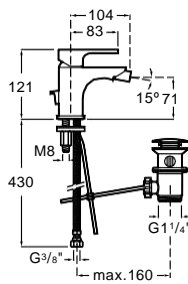

Bidet mixer

Single-lever bidet mixer with XL handle, swivel aerator, pop-up waste and flexible supply hoses.

Chrome.
Ref. A5A6A09C00
157,00 €