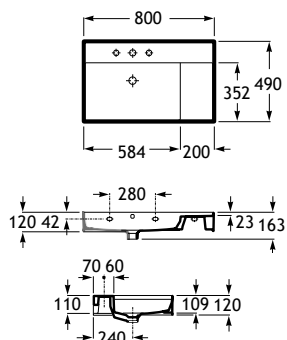

FINE
CERAMIC

00 62 63 64 65 66

600 x 490 mm
Basin FINECERAMIC®
with fixing kit
Ref. A32752C..0

White	Colour*
411,00 €	497,00 €