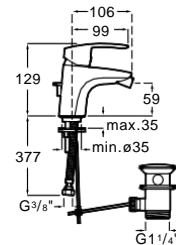

To be completed with built-in universal body.
Ref. A525220603
77,90 €

Bidet mixer

Single-lever bidet mixer.
With aerator, pop-up waste and flexible supply hoses. Chrome.
Ref. A5A6098C00
133,00 €

Wall-mounted bath-shower mixer