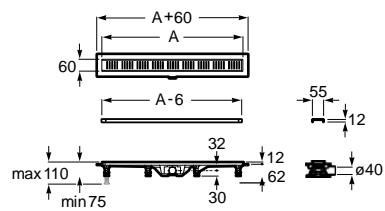

Waste systems / In-Drain

In-Drain Basic

Drain set with trim plate.

Dimensions		
950 x 60	Ref. A276308000	180,00 €
850 x 60	Ref. A276307000	166,00 €
750 x 60	Ref. A276306000	152,00 €
650 x 60	Ref. A276305000	140,00 €