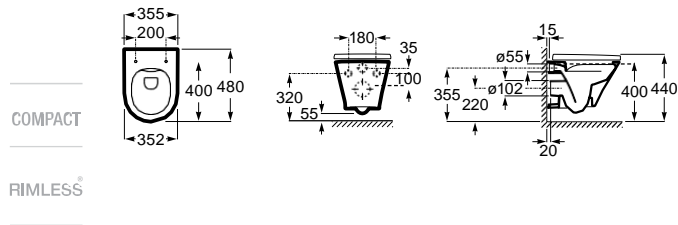

Compact wall-hung WC Round, Rimless

N

480 mm length
Wall-hung WC,
Rimless
Ref. A3460NB..0
White
286,00 €

SUPRALIT® seat and cover with soft-closing system, metal hinges, Easy Remove
Ref. A801D22..1
White
138,00 €

SUPRALIT® seat and cover with metal hinges, Easy Remove
Ref. A801D20..1
White
90,20 €

SLIM seat and cover with soft-closing system
Ref. A801D22..3
White
90,20 €