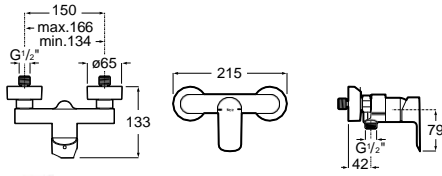

Wall-mounted shower mixer

Single-lever shower mixer.
Chrome
Ref. A5A216EC0
131,00 €