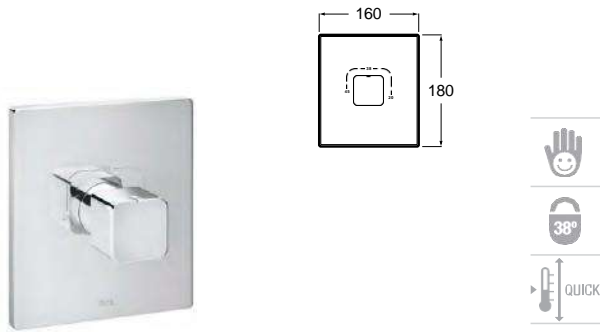

High flow

Square High-Flow central thermostat