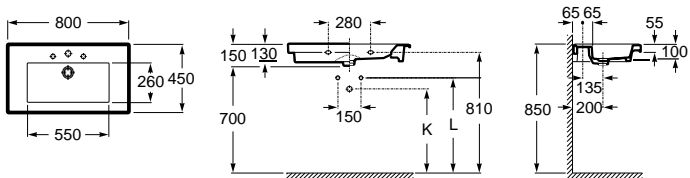

Prisma

800 x 450 mm

Basin
with fixing kit
Ref. A327545000
White
663,00 €