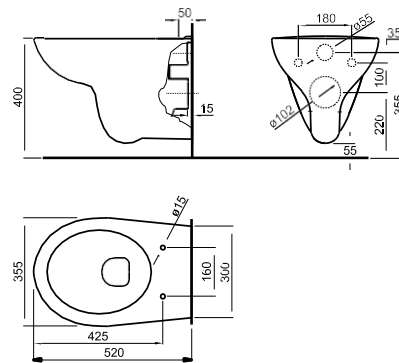

Wall-hung WC

520 length Wall-hung WC Ref. A346196..0 White 67,20 €

Soft-closing seat and cover Ref. A801292..P White 25,40 €

Seat and cover Ref. A801290..P White 20,30 €