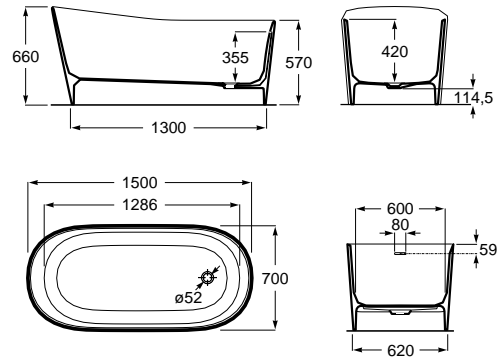

1500 x 700

Oval free-standing Stonex® bath. Includes click-clack waste and siphon.

Ref. A248499..0	Capacity	White	Colour
	248 L	2 714,00 €	3 120,00 €

White
00

White and Onyx
0X

White and Beige
0B

White and Pearl
0P

White and Coffee
0C