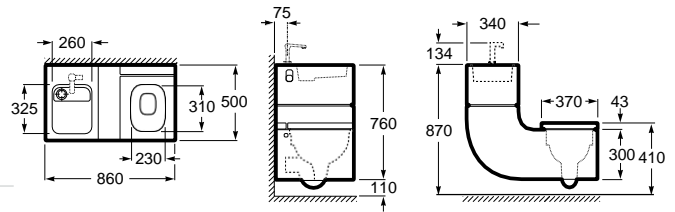

W+W*

Basin and WC 2 in 1

COMPACT

6/3L

Basin WC and Singles faucet

Includes cover

Ref. A893020001

5 251,00 €