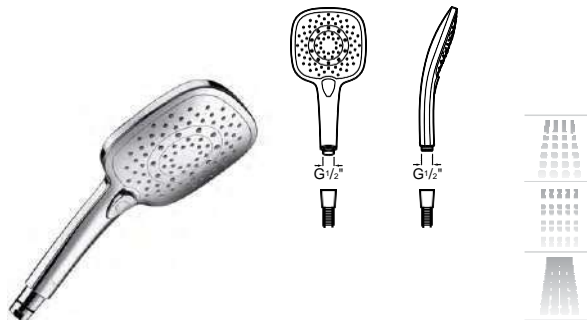

Hand shower Plenum Square 140/3

Hand shower with 3 functions:
Rain, RainStorm and Pulse
ø 140 mm. Chrome.
Ref. A5B1110C00
48,30 €