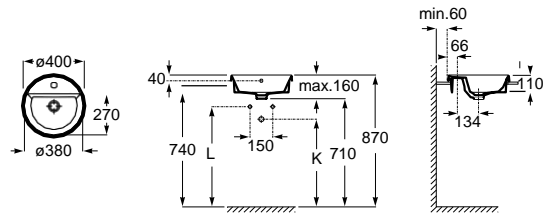

K (Trap)	L
Totem/Minimal	530	610
Bottle	610	640