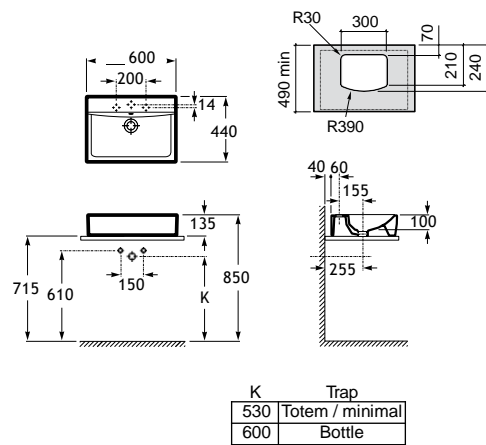

Dimensions in mm. Prices in EUR without VAT. The present pricelist cancels the previous one.

Replace (..) in the product reference with the code of the chosen finish.