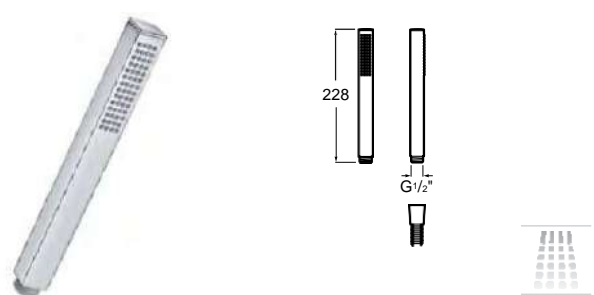

Hand shower Stella Stick Square

Hand shower.
1 function: Rain.
Chrome.
Ref. A5B9L61C00
36,90 €