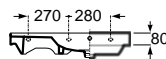

800 x 460 mm

Basin FINECERAMIC®
Sink on right hand
Ref. A327688..0

White	Matt White*	Supraglaze®*
249,00 €	298,00 €	328,00 €