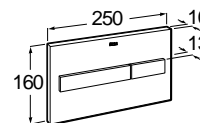

Plate PL7 Dual
Operating plate
Matt black
Ref. A890088206
41,80 €