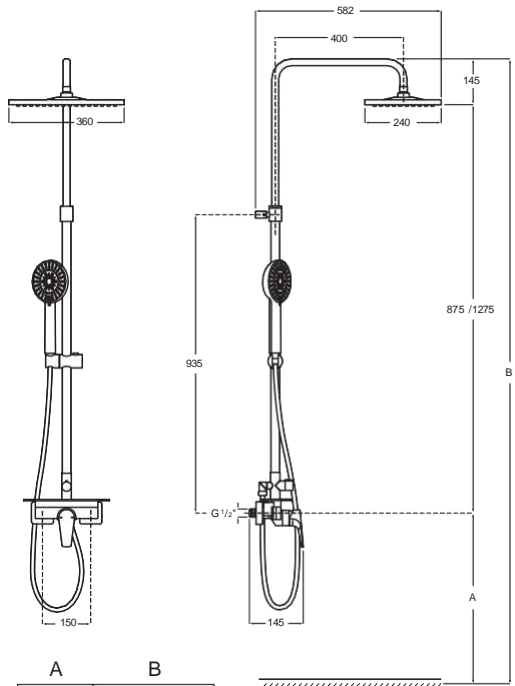

Even-M Square single-lever shower column with shelf

A	B
900	1775-2175
1000	1875-2275
1100	1975-2375
1200	2075-2475

Single-lever shower column with shelf, adjustable height from 875 to 1275 mm, hand shower, flexible hose and swivel bracket. Chromed.
Ref. A5A9B90C00
591,00 €