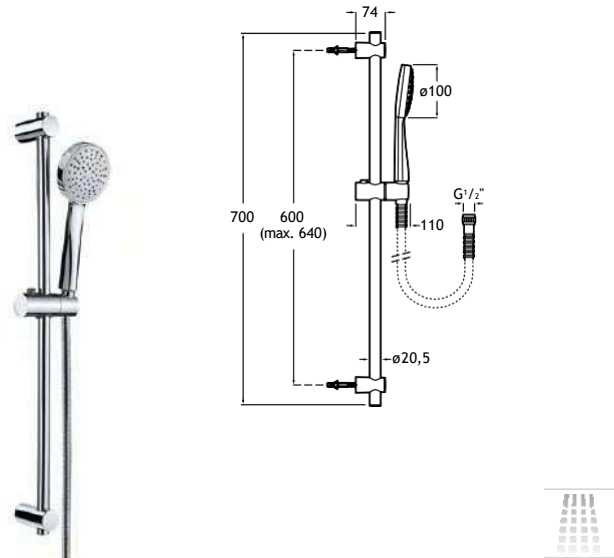

Shower kit Stella 100/1

Shower kit Stella 100/1. Hand shower with 1 function, slide bar 700 mm. Flexible hose PVC 1.70 m
Chrome.
Ref. A5B9D03C00
54,10 €