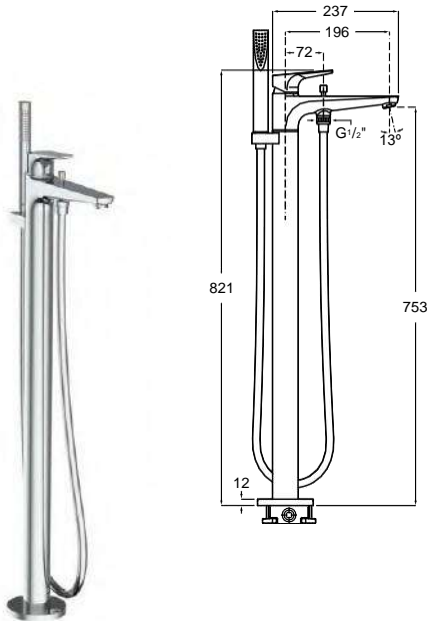

Floorstanding bath-shower mixer⁽¹⁾

(N)

Floorstanding bath-shower column with automatic diverter, hand shower, integrated shower bracket and flexible. Chrome.

Ref. A5A2790C00
970,00 €