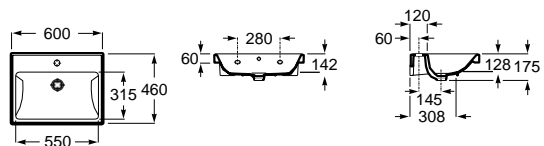

Dimensions in mm. Prices in EUR without VAT. The present pricelist cancels the previous one.

Replace (..) in the product reference with the code of the chosen finish.

The Gap

Wall-hung basin

Trap	K	L
Totem	530	610
Minimal		
Bottle	570	640