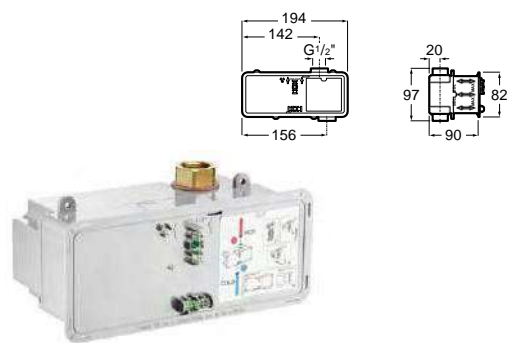

To be completed with Box A525891203

Box for built-in basin mixer

Ref. A525891203
64,30 €

Bidet mixer

Single-lever bidet mixer with aerator, pop-up waste and flexible supply hoses.
Chrome.
Ref. A5A611BC0K
167,00 €