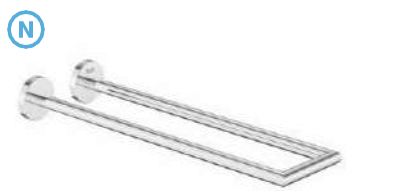

C4

Double towel rail
400 mm
Chrome*
Ref. A817577C00
89,30 €

Matt Black*
Ref. A817577C40
89,30 €

(N)