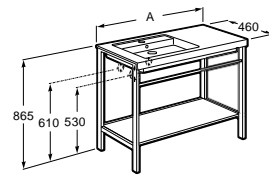

Structure

Stainless steel structure with towel rail and shelf, without washbasin

1200 mm (2 bowls)*
Ref. A856750001
1 086,00 €

1100 mm*
Ref. A856749001
1 023,00 €

900 mm*
Ref. A856748001
838,00 €

800 mm*
Ref. A856747001
645,00 €

600 mm*
Ref. A856746001
568,00 €

A
1200
1100
900
800
600

Column

1200 mm
Ref. A856887806
(white glossy)*
425,00 €

Ref. A856887322
(white/ash side panel)
425,00 €

322 806

Prisma Basic

LED mirror

1100 mm
Ref. A812261000
410,00 €

900 mm
Ref. A812259000
345,00 €

800 mm
Ref. A812258000
303,00 €

A
1100
900
800

Option: Demister foil
Ref. A812292000
75,50 €

Prisma Comfort

LED mirror with integrated LED light and demister foil

1300 mm*
Ref. A812277000
664,00 €

1100 mm
Ref. A812267000
568,00 €

900 mm
Ref. A812265000
500,00 €

A
1300
1100
900

Basins

Double vanity or wallmounted basin
with fixing set

1200 x 450 mm
Ref. A327540000
442,00 €

Asymmetric vanity or wallmounted
basin with fixing set

1100 x 450 mm Right Ref. A327541000 383,00 €	900 x 450 mm Right Ref. A327543000* 733,00 €
Left Ref. A327542000 504,00 €	Left Ref. A327544000* 833,00 €

Wallhung or vanity basin with
installation kit.

800 x 450 mm
Ref. A327545000
663,00 €

600 x 450 mm
Ref. A327546000
272,00 €

Dimensions
in mm.

Prices in EUR without VAT.
The present pricelist cancels the previous one.

*Product on request

Replace XXX in the product reference
with the code of the chosen finish.

322 White/Ash side panel
806 Glossy white