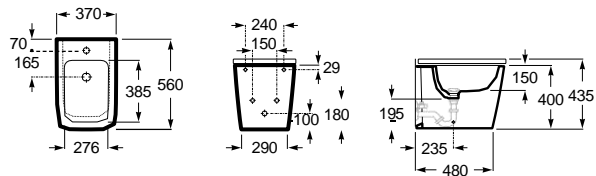

BTW

00 62 63 64 65 66

560 mm length
Back to wall bidet with fixing kit
Ref. A357537..0

SUPRALIT® cover with soft-closing system, metal hinges, Easy Remove
Ref. A806532..B

White	Colour*
575,00 €	693,00 €

White	Colour*
98,50 €	98,50 €