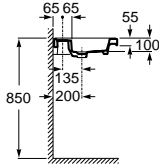

Prisma

1200 x 450 mm

Basin
with fixing kit
Ref. A327540000
White
442,00 €