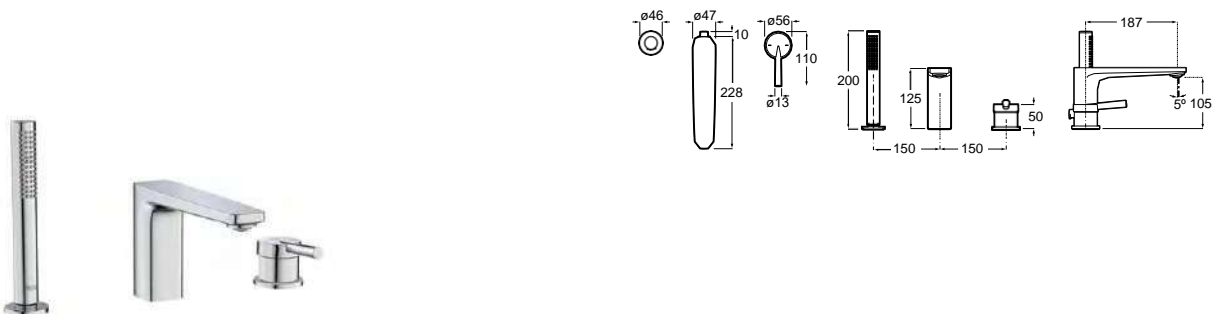

To be completed with built-in universal body Ref. A525220603

77,90 €

Bidet mixer*

Bidet mixer with pop-up waste and flexible supply hoses.

Chrome.

Ref. A5A606DC00

396,00 €

Deck-mounted bath-shower mixer*