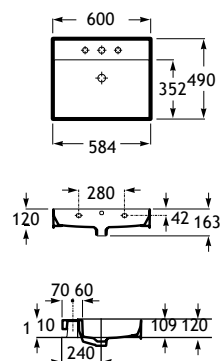

Dimensions
in mm.

Prices in EUR without VAT.
The present pricelist cancels the previous one.

*Product on request

Replace (..) in the product reference with the
code of the chosen finish.