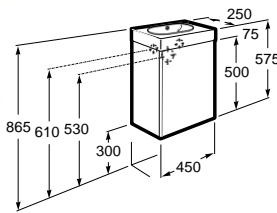

Unik

Includes base unit and basin. The basin is always supplied in white finish.

COMPACT
25 CM

156 806

450 mm, 1 door

Ref. A855873806 (glossy white) - 238,00 €

Ref. A855873156 (textured sand) - 249,00 €

Accessories

Set of 2 furniture hooks
Ref. A816761001
123,00 €