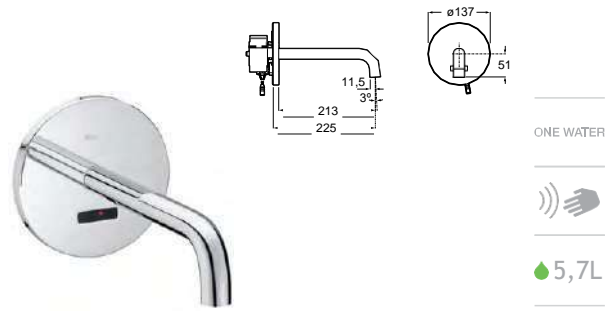

Wall-mounted basin faucet Sentronic-E* Single water supply

Wall-mounted basin faucet.
Mains connection (230)⁽¹⁾
Ref. A5A4702C00
966,00 €

To be completed with internal subset ref. A525874603 - 321,00 €