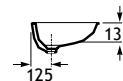

Berna

560 x 420 mm
Built-in basin
with fixing kit
Ref. A327871..1
White
129,00 €