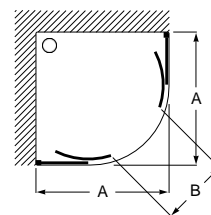

±6 mm

MaxiClean