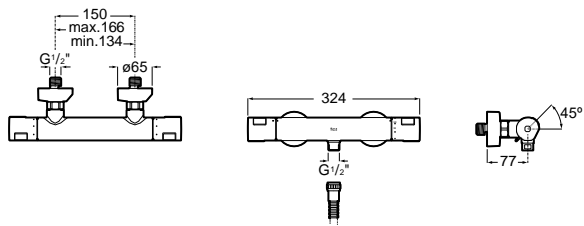

Wall-mounted thermostatic shower mixer

(N)

Wall-mounted thermostatic shower mixer
Chrome.
Ref. A5A2E18C00
228,00 €

Built-in thermostatic bath-shower mixer

(N)

Built-in thermostatic bath-shower mixer with
diverter-flow regulator
Chrome.
Ref. A5A2K18C00
428,00 €

Built-in thermostatic bath or shower mixer

(N)

Built-in thermostatic bath or shower mixer.
Chrome.
Ref. A5A2M18C00
428,00 €