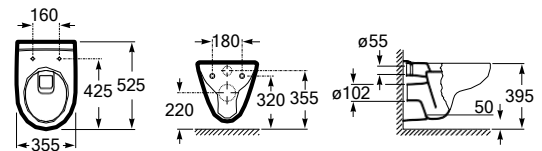

Wall-hung WC

525 mm length
Wall-hung WC
Ref. A346303..S
White
113,00 €

Seat and cover, Duroplast, metal hinges
Ref. A801390..5
White
28,90 €

SUPRALIT® seat and cover with soft-closing system, metal hinges
Ref. A801B62..B
White
64,70 €

SLIM seat and cover with soft-closing system
Ref. A801392..1
White
69,30 €

Dimensions in mm. Prices in EUR without VAT. The present pricelist cancels the previous one.

Replace (..) in the product reference with the code of the chosen finish.