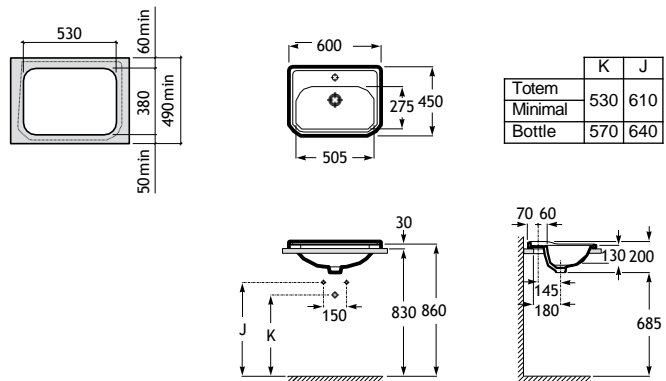

Drop-in basin

600 x 450 mm

Basin
with fixing kit.
With taphole
Ref. A3270A5000
White
198,00 €