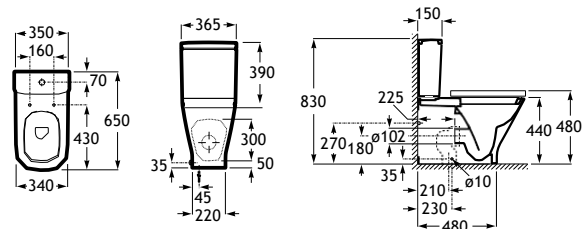

Comfort height close-coupled WC

BTW

COMPATIBLE

650 mm length

Back to wall WC with dual outlet,
height 440 mm (without seat)
Ref. A34247C00U
White
216,00 €

Dual flush 4,5/3L WC
cistern with bottom inlet
Ref. A341470000
White
180,00 €

Seat and cover with
soft-closing system
Ref. A801472004 ⁽¹⁾
White
112,00 €

Seat and cover
Ref. A801470004 ⁽¹⁾
White
62,50 €

SLIM seat and cover
with soft-closing
system
Ref. A801472..3
White
90,20 €

SUPRALIT® seat and cover with
soft-closing system, metal hinges,
Easy Remove
Ref. A801472..B ⁽²⁾
White
127,00 €

SUPRALIT® seat and
cover with metal hinges,
Easy Remove
Ref. A801470..B ⁽²⁾
White
90,80 €

Dimensions
in mm.

Prices in EUR without VAT.
The present pricelist cancels the previous one.

Replace (..) in the product reference with the
code of the chosen finish.

⁽¹⁾ Till end of stock
⁽²⁾ Available second
semester 2022