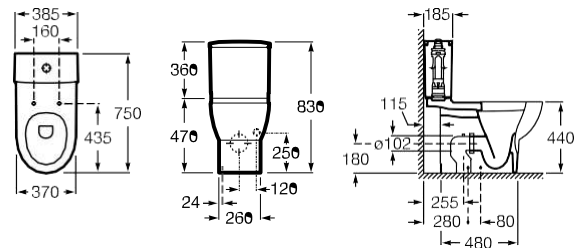

Close-coupled WC*

750 mm length

Close-coupled WC dual outlet with fixing kit
White
Ref. A34224H000
293,00 €

Dual flush 6/3L WC cistern with mechanism, bottom inlet
White
Ref. A34124H000
265,00 €

Seat and cover with open ring and cover with stainless steel hinges
White
Ref. A801230004
100,00 €

Ring with stainless steel hinges
White
Ref. A80123D004
83,30 €