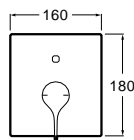

Built-in bath-shower mixer

Single-lever built-in bath-shower mixer with an automatic diverter. Chrome.
To be completed with RocaBox ref. A525869403
Ref. A5A0B3AC00
268,00 €