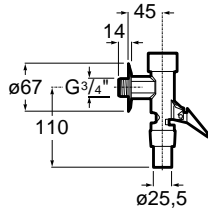

Flush valves* / for WC

Aqualine Basic

Flush valve for WC 3/4".
Ref. A5A9477C00
107,00 €