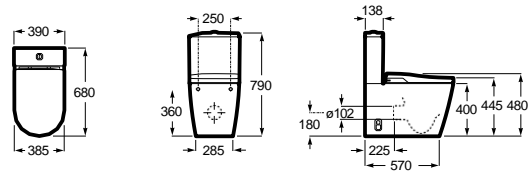

Recommended installation with Concealed supporting frame for toilet and bidet (A822091001)
145,00 €

In-Wash® Inspira, Rimless

BTW

RIMLESS®

4/2L

680 mm length

Back to wall WC Rimless
with dual-flush mechanism 4/2 L.