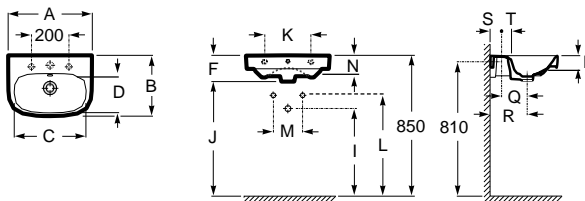

Pedestal
Ref. A337641000
White
86,70 €

Semi-pedestal with fixing kit
Ref. A337642000
White
50,50 €

Nexo

COMPACT

450 x 360 mm
 Basin with fixing kit
 Ref. A327643000
 White
 72,40 €

Debba

	I (Sifon)	K	J
Bottle trap	570	610	150
Totem trap / Minimal trap	530		