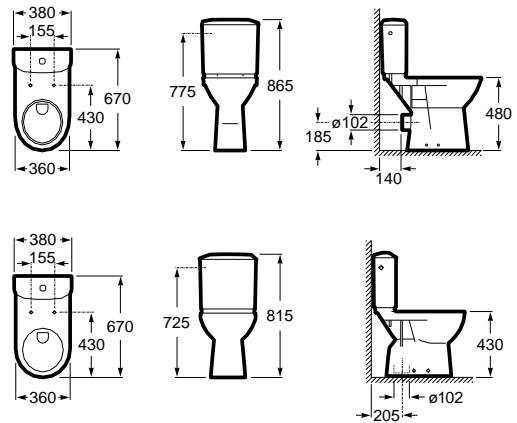

670 mm length

Close-coupled WC
with fixing kit.
Horizontal outlet
Height 480 mm
Ref. A342236000
186,00 €

Close-coupled WC
with fixing kit. Vertical
outlet. Height 430 mm
Ref. A342237000*
189,00 €

Dual flush 6/3L WC
cistern with mechanism,
side inlet
Ref. A341230000
189,00 €

Seat with open ring and
cover with stainless
steel hinges
Ref. A801230004
100,00 €

Ring with stainless
steel hinges
Ref. A80123D004
83,30 €