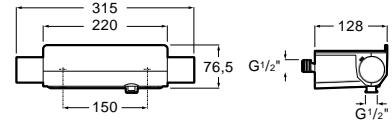

T-2000*/T-1000 Square*

Wall-mounted thermostatic shower mixer T-2000*

Wall-mounted thermostatic shower mixer with tempered glass shelf.

Chrome

Ref. A5A2A88C00

666,00 €