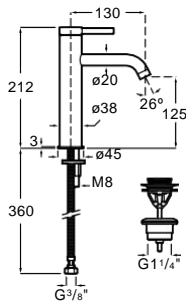

Basin mixer Mezzo⁽¹⁾

(N)

MEZZO

5L

GOLD START

Mezzo single-lever basin mixer smooth body with click-clack waste, aerator and flexible supply hoses.

Chrome Ref. A5A3C9EC00   Matt Black Ref. A5A3C9ENB0   Everlux Ref. A5A3C9E..0

Chrome	Matt Black*	Everlux*
177,00 €	248,00 €	265,00 €