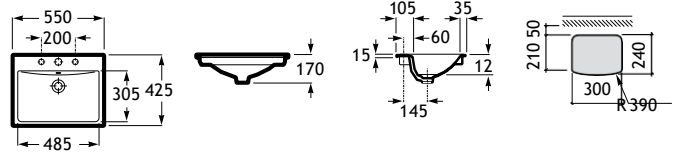

Diverta

550 x 425 mm
Drop-in basin
Ref. A327116000
White
248,00 €