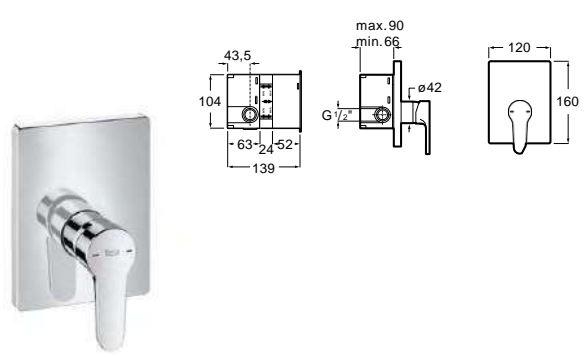

Built-in bath or shower mixer

Built-in bath or shower mixer.
Chrome.
Ref. A5A2C6AC0K
83,30 €