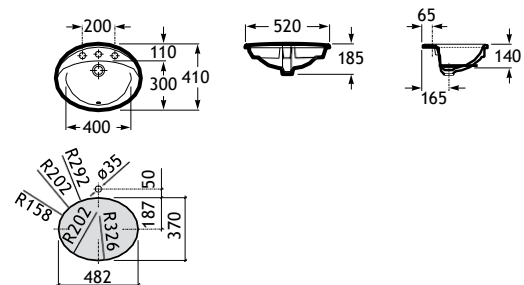

Rodeo

520 x 410 mm
Drop-in basin
Ref. A327866..0
White
91,40 €