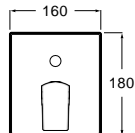

Built-in bath-shower mixer

Single-lever built-in bath-shower
with automatic diverter.
Chrome.
To be completed with RocaBox ref. A525869403
Ref. A5A0B01C00
356,00 €