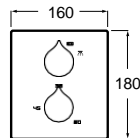

Built-in thermostatic bath or shower mixer

Built-in thermostatic bath or shower mixer.
Chrome.
To be completed with RocaBox Ref. A525869403
Ref. A5A2C3AC00
337,00 €