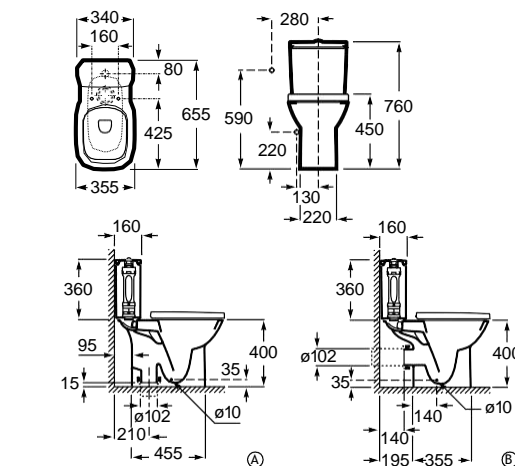

Close-coupled WC, Square

655 mm length

Close-coupled WC
Square, vertical outlet
Ref. A342998..0
White
100,00 €

Dual flush 4,5/3L WC
cistern with side inlet
Ref. A341990..0
White
84,90 €

SUPRALIT® seat and cover with
soft-closing system, metal hinges
Ref. A8019D2..B
White
69,90 €

Close-coupled WC
Square, horizontal outlet
Ref. A342997..0
White
95,10 €

Dual flush 4,5/3L WC
cistern with bottom inlet
Ref. A341991..0
White
84,90 €

Seat and cover with soft-closing
system, metal hinges
Ref. A8019D2..4
White
64,50 €

4,5/3L

Close-coupled WC, Square, Rimless

655 mm length

Close-coupled WC
Rimless, dual outlet
Ref. A34299L..0
White
157,00 €

Dual flush 4,5/3L WC
cistern with side inlet
Ref. A341990..0
White
84,90 €

Dual flush 4,5/3L WC
cistern with bottom inlet
Ref. A341991..0
White
84,90 €

SUPRALIT® seat and cover with
soft-closing system, metal hinges
Ref. A8019D2..B
White
69,90 €

SLIM seat and cover with
soft-closing system
Ref. A8019D2..5
White
73,90 €

RIMLESS

4,5/3L

Close-coupled WC, Round, Rimless

655 mm length

Close-coupled WC
Rimless, dual outlet
Ref. A34299P..0
White
138,00 €

Dual flush 4,5/3L WC
cistern with side inlet
Ref. A341990..0
White
84,90 €

Dual flush 4,5/3L WC
cistern with bottom inlet
Ref. A341991..0
White
84,90 €

SUPRALIT® seat and cover with
soft-closing system, metal hinges
Ref. A801B22..B
White
70,30 €

SLIM seat and cover with
soft-closing system
Ref. A801B22..3
White
77,30 €

RIMLESS

4,5/3L