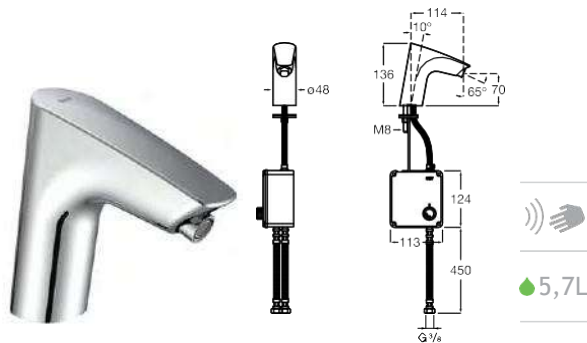

Electronic basin faucet Atlas-E. Premixed

Electronic basin faucet with flexible supply hoses. Chromed

Powered by four 1.5V LRG (AA) alkaline batteries.
Ref. A5A5390C00
463,00 €

Powered by mains connection (230)⁽¹⁾.
Ref. A5A5590C00
478,00 €