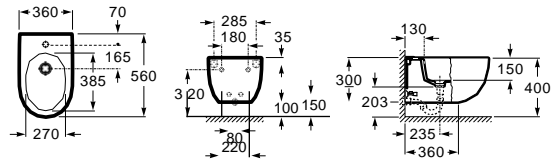

Wall-hung bidet

560 mm length
Bidet
Ref. A357245..0
White
232,00 €

SUPRALIT® cover with soft-closing system, metal hinges, Easy Remove
Ref. A8062A2..B
White
142,00 €

SUPRALIT® cover with metal hinges
Ref. A8062A0..B
White
105,00 €