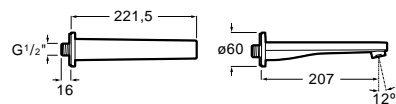

Floorstanding bath-shower mixer

Floorstanding bath-shower mixer with automatic diverter, hand shower, integrated shower support and flexible
1.50 m
Chrome.
Ref. A5A2701C00
2 167,00 €

Wall-mounted spout Square

Wall-mounted spout Square.
Chrome.
Ref. A525308900
145,00 €