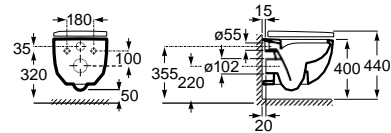

480 mm length

Wall-hung WC Rimless
Ref. A346244..0
White
275,00 €

SUPRALIT® seat and cover
with soft-closing system,
metal hinges, Easy Remove
Ref. A8012AC..B
White
132,00 €

SUPRALIT® seat and cover
with metal hinges
Ref. A8012AB..B
White
84,00 €

SLIM seat and cover with
soft-closing system
Ref. A801B2..2
White
89,30 €