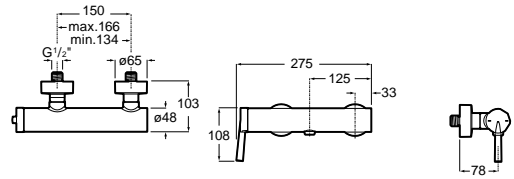

Wall-mounted shower mixer*

Wall-mounted shower mixer.
Chrome.
Ref. A5A216DC00
291,00 €