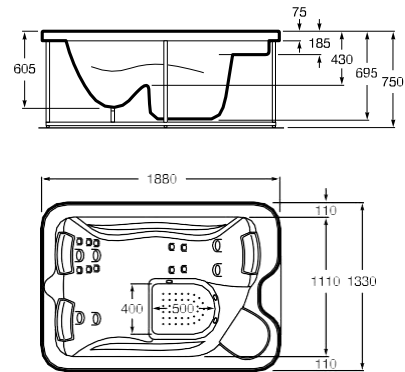

Broadway Compact

Free-standing models

1880 x 1330 x 750	1880 x 1330 x 750
Broadway Compact	Broadway Compact without panels
Ref. A853070000	Ref. A853075000
14 189,00 €	13 287,00 €