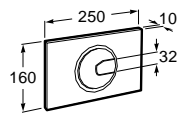

PL4.A

Plate PL4.A Dual
Operating plate
Chrome
Ref. A890198001
40,00 €