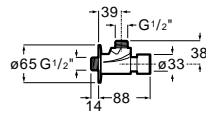

Shower faucet

Shower faucet. Angle shut-off cock. G1/2".
Chromed.
Ref. A5A2777C00
86,30 €