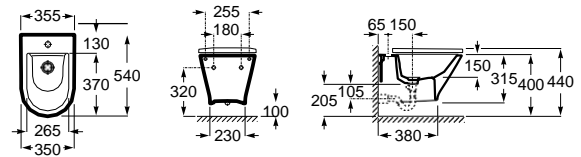

Wall-hung bidet with hidden fixation, Round