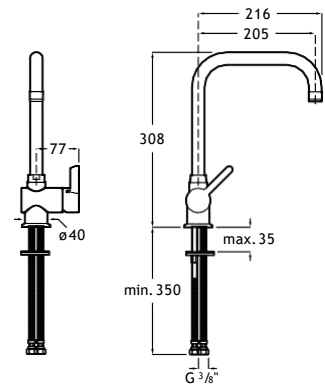

Saona / Carmen

Single-lever kitchen mixer

Single-lever kitchen sink mixer with high swivel spout, aerator and flexible supply hoses.
Chrome.
Ref. A5A847AC0K
71,00 €