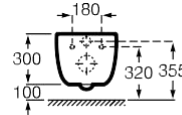

Compact wall-hung WC

480 mm length
Wall-hung WC
Ref. A346248..0
White
306,00 €

SUPRALIT® seat and cover with soft-closing system, metal hinges, Easy Remove
Ref. A8012AC..B
White
132,00 €

SUPRALIT® seat and cover with metal hinges
Ref. A8012AB..B
White
84,00 €

SLIM seat and cover with soft-closing system
Ref. A8012B2..2
White
89,30 €