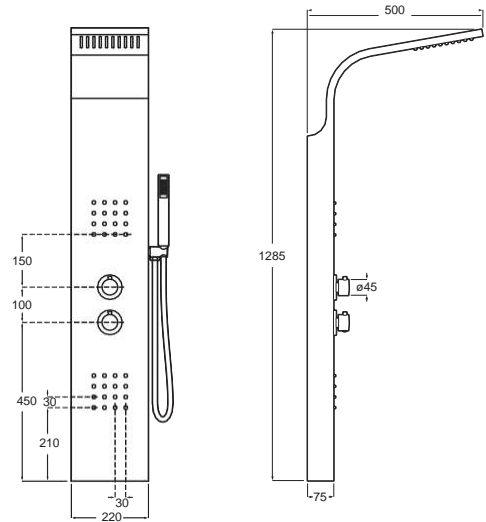

Essential

Thermostatic hydromassage column

(N)

Thermostatic hydromassage column in stainless steel for shower tray. Integrated jets.
Ref. A5A9A8BC00
971,00 €

Optional installation kit, for mounting the Essential column on a corner.
Ref. A525994103
49,60 €

Shelf. For installation on a Essential or Evolution hydromassage shower column.
Ref. A5B4863TP0
57,90 €