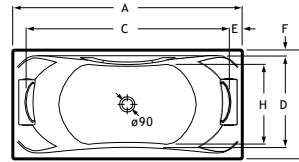

A	B	C	D	E	F	G	H	I	J	K	L	Litr.¹
1900	1100	1685	980	107,5	60	1230	830	85	930	700	600	285
1800	900	1585	800	107,5	50	1130	650	85	730	620	590	220

¹ Liters to the overflow

*Mounting height with panel

Acrylic bath

Dimensions	Ref.	Massage	Finishes	Capacity	White
1900 x 1100	Ref. A248052001	Total	Chrome	285 L PD	7 684,00 €
	Ref. A247989001	Without massage	Chrome	285 L	1 675,00 €
1800 x 900	Ref. A248054001	Total	Chrome	220 L PD	7 165,00 €
	Ref. A248013001	Without massage	Chrome	220 L	1497,00 €

Feet, headrest, handle and drain with hidden overflow as standard

Compatible panels on page 478