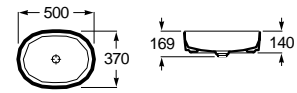

Inspira Round

White	Colour * (1)
331,00 €	405,00 €

00 62 63 64 65 66

White	Colour * (1)
294,00 €	358,00 €

FINE
CERAMIC

Ohtake

White	Colour
201,00 €	241,00 €

00 62 63 64 65 66

FINE
CERAMIC

Ohtake

White	Colour
193,00 €	232,00 €

00 62 63 64 65 66

FINE
CERAMIC