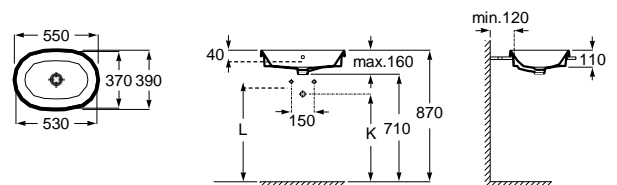

	K (Trap)	L
Totem/Minimal	530	610
Bottle	610	640

Dimensions in mm. Prices in EUR without VAT. The present pricelist cancels the previous one.

Replace (..) in the product reference with the code of the chosen finish.