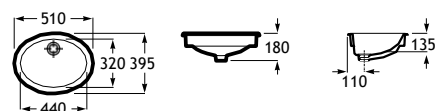

Dimensions in mm. Prices in EUR without VAT. The present pricelist cancels the previous one.

Replace (..) in the product reference with the code of the chosen finish.