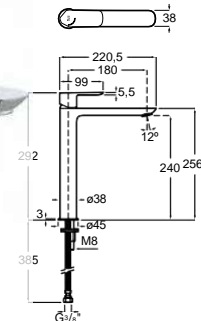

High spout basin mixer

(N)

5L

COLD
START

Single-lever high spout basin mixer smooth body with aerator and flexible supply hoses.
Cold start. Chrome
Ref. A5A346EC00
176,00 €