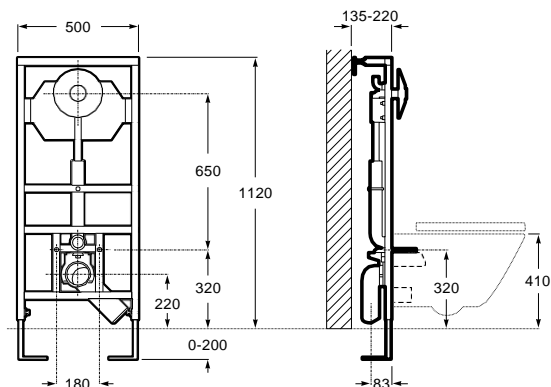

Duplo WC Smart⁽¹⁾

6/3L

4,5/3L

4/2L

Installation system for wall-hung WC. With cistern, dual flush mechanism 6/3, 4,5/3 or 4/2 litres and installation accessories. Smart toilet connection and a corrugated pipe. Minimum depth 140mm, height 1190 and draining elbow $\varnothing 90/110$. Ref. A890090800
344,00 €