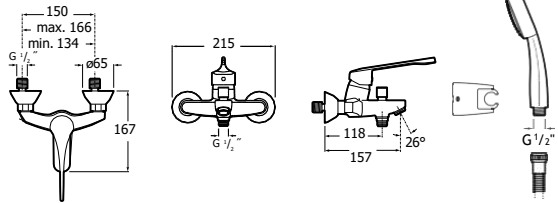

Victoria Pro

Single lever basin mixer with
aerator and flexible supply hoses
Chromed
Ref. A5A3123C00
103,00 €