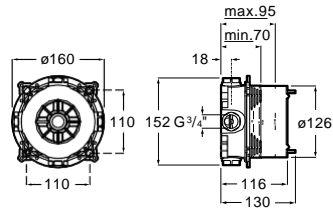

RocaBox

RocaBox

RocaBox Universal.
Ref. A525869403
133,00 €