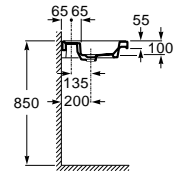

Prisma

1100 x 450 mm

Basin
with fixing kit
Ref. A327542000
White
504,00 €