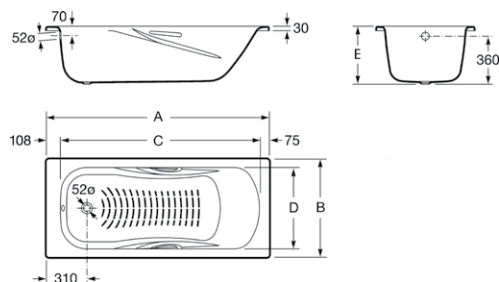

Baths / Steel

Princess-N*

STEEL

±2,4
mm

ANTI-SLIP

A	B	C	D	E	Litr.¹
1700	750	1517	620	415	197
1600	750	1417	620	415	183
1500	750	1317	620	415	170
1700	700	1517	575	430	182

¹ Litres to the overflow

Steel bath

Dimensions		Massage	Finishes	Capacity	White
1700 x 700	Ref. A220950001	Without massage	Chrome handles	182 L	386,00 €
1700 x 700	Ref. A220990000	Without massage	Without handles	182 L	321,00 €
1700 x 750	Ref. A220270001	Without massage	Chrome handles	197 L	445,00 €
1600 x 750	Ref. A220370001	Without massage	Chrome handles	183 L	444,00 €
1500 x 750	Ref. A220470001	Without massage	Chrome handles	170 L	412,00 €
	Ref. A291053100	Headrest optional			163,00 €
	Ref. A506404600	Siphon ø 52			56,10 €

Compatible panels and legs on page 488