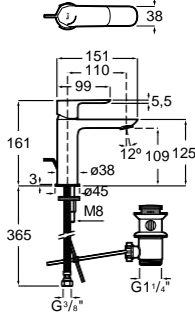

Cala / Ceramic cartridge

Basin mixer

(N)

5L

COLD
START

Single-lever basin mixer with aerator, pop-up waste and flexible supply hoses.
Cold start. Chrome
Ref. A5A306EC00
124,00 €