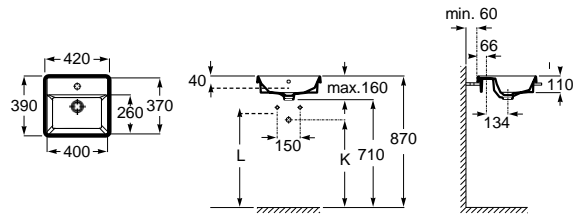

The Gap

Drop-in basin

420 x 390 mm
Drop-in basin
Ref. A3270Y9..0
White
141,00 €

	K (Trap)	L
Totem/Minimal	530	610
Bottle	610	640