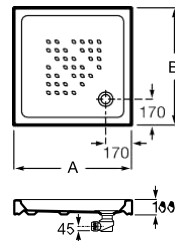

A	B
900	900
800	800
700	700

Dimensions		White
900 x 900 x 100	Ref. A374771001	177,00 €
800 x 800 x 100	Ref. A374772001	132,00 €
700 x 700 x 100	Ref. A374773001	99,30 €
Waste 65 ø	Ref. AP0005900R	25,80 €

→ Non-enameled side