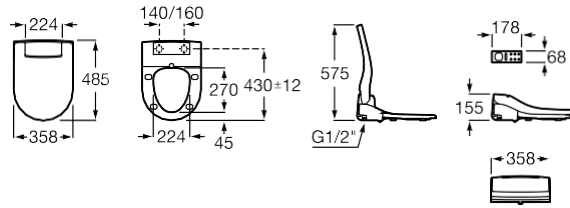

Multiclean® Premium

Multiclean® Premium Round
Ref. A804006001
1 251,00 €