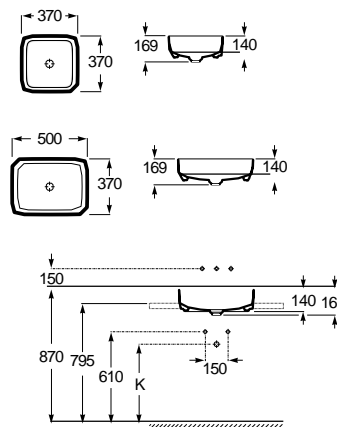

Trap	K
Totem	530
Minimal	570
Bottle	570