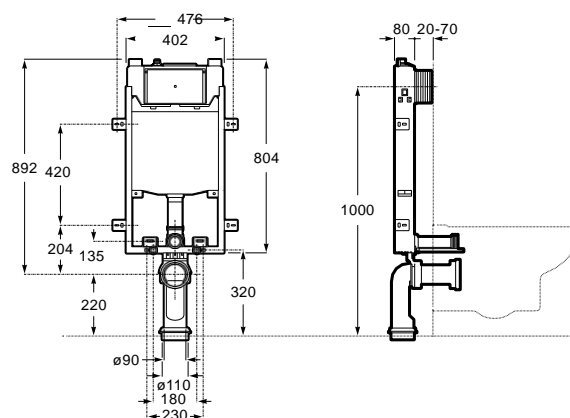

For wall-hung WC

Basic One WC Compact

(N)

COMPACT

6/3L

4,5/3L

4/2L

Built-in structure with compact dual-flush cistern for wall-hung WC, minimum depth of 90 mm.
Elbow $\varnothing 90/\varnothing 110$.
Axial distance of 180 and 230 mm.
Upper and side hydraulic connection.
Ref. A890070120
144,00 €