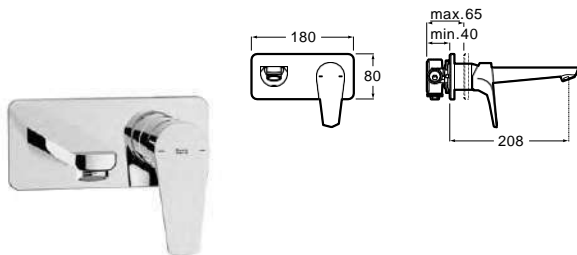

Built in basin mixer

Built-in basin mixer.
Chrome.
Ref. A5A3590C00
155,00 €

To be completed with Universal Box
Ref. A525220603
77,90 €