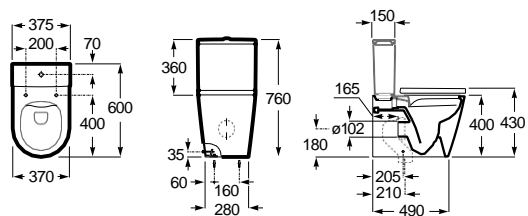

SUPRALIT® seat and cover with soft-closing system, metal hinges, Easy Remove
Ref. A80152C..B

White	Colour*
98,50 €	98,50 €

Dimensions in mm. Prices in EUR without VAT. The present pricelist cancels the previous one.

*Product on request

Replace (..) in the product reference with the code of the chosen finish.