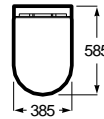

RIMLESS®

585 mm length

In-Wash®- Rimless back to wall smart toilet with integrated tank. Seat and cover with washing and drying function included. Needs power supply. Ref. A803095001
3 617,00 €