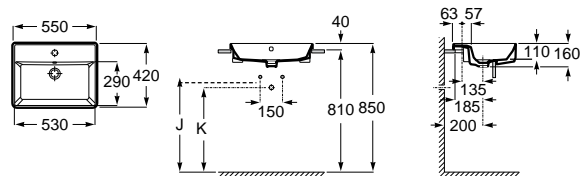

The Gap

Trap	K	J
Totem/Minimal	530	610
Bottle	570	640

550 x 420 mm
Semi-recessed basin
Ref. A3270YG..0
White
149,00 €