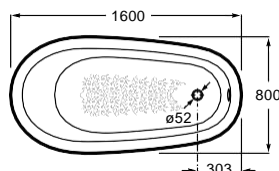

Dimensions	Ref. A234250007	Bath⁽¹⁾ with white exterior	White
1600 x 800			2 646,00 €

⁽¹⁾ Support options not included