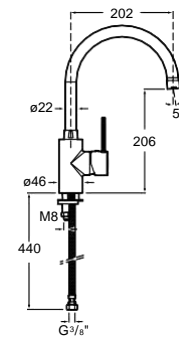

Single-lever kitchen sink mixer

Single-lever kitchen sink mixer with swivel spout, aerator and flexible supply hoses. Chromed
Ref. A5A8460C00
222,00 €