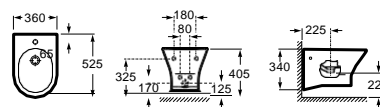

SLIM, Soft-closing seat and cover
Ref. A801C4200U
White
89,30 €

Seat and cover
Ref. A801640004
White
66,10 €

Replace (..) in the product reference with the code of the chosen finish.

Wall-hung bidet

525 mm
Wall-hung bidet
Ref. A357645000
White
142,00 €