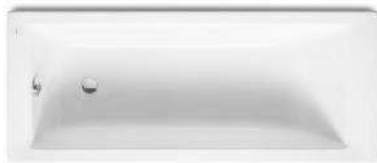

1700 x 800

ACRYLIC