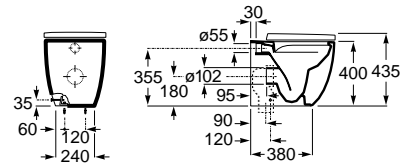

520 mm length

Back to wall WC dual outlet
with fixing kit, elbow for
vertical waste
Ref. A347246000
White
278,00 €

SUPRALIT® seat and cover
with soft-closing system,
metal hinges, Easy Remove
Ref. A8012A2..B
White
132,00 €

SUPRALIT® seat and cover
with metal hinges
Ref. A8012A0..B
White
84,00 €

SLIM seat and cover with
soft-closing system
Ref. A801D12..3
White
93,30 €