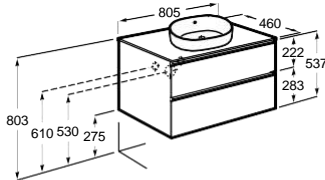

Base unit

Base unit for over countertop basin. The basin is ordered separately.

2 drawers

800 mm

- Ref. A851501806 (glossy white) - 570,00 €
- Ref. A851501153 (glossy anthracite grey)* - 570,00 €
- Ref. A851501447 (matt light grey)* - 570,00 €
- Ref. A851501434 (nordic ash)* - 570,00 €
- Ref. A851501402 (city oak)* - 570,00 €

Base Unit	Countertop
A857399XXX	A857419XXX

600 mm

- Ref. A851500806 (glossy white) - 510,00 €
- Ref. A851500153 (glossy anthracite grey)* - 510,00 €
- Ref. A851500447 (matt light grey)* - 510,00 €
- Ref. A851500434 (nordic ash)* - 510,00 €
- Ref. A851500402 (city oak)* - 510,00 €

Base Unit	Countertop
A857397XXX	A857418XXX

Set of 2 legs 275 mm

- Ref. A816829339 - 45,30 €
  aluminum legs for glossy white (806) finish
- Ref. A816829458* - 45,30 €
  nickel legs for glossy anthracite grey (153),
  city oak (402), nordic ash (434) and
  matt light grey (447) finishes