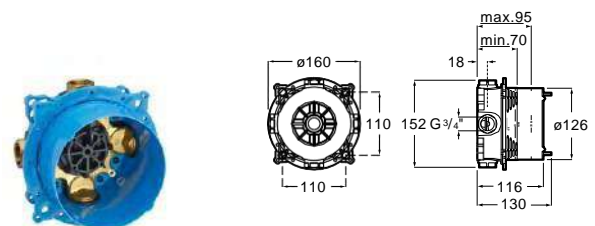

RocaBox

RocaBox Universal.
Ref. A525869403
133,00 €