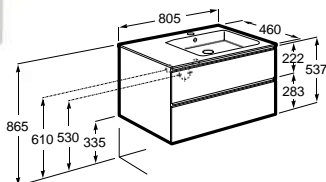

Set of 2 legs 335 mm

Ref. A816826339* - 45,30 €
aluminum legs for glossy white (806) finish

Ref. A816826458* - 49,70 €
nickel legs for glossy anthracite grey (153),
city oak (402), nordic ash (434) and matt
light grey (447) finishes