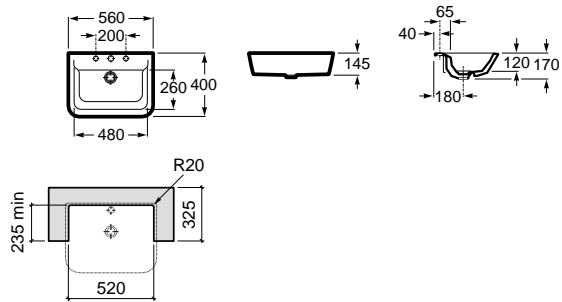

Semi-recessed basins

The Gap Original

560 x 400 mm
Basin
Ref. A32747S..0
White
107,00 €