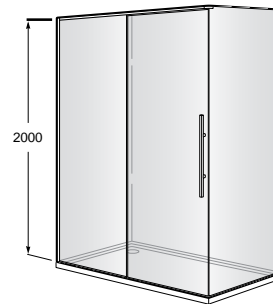

Brisa L2-E+LF-C*⁽¹⁾

Shower screen with

1 sliding door + 1 fixed door + 1 fixed lateral door LF-C.

Height 2000 mm.

L2-E*

Clear Glass

References	Dimensions (A)	Dimensions mounting Min-Max (A)	Minimum opening (B)	Black Matt profile
AM34312016M	1200	1170-1220	485	862,00 €
AM34313016M	1300	1270-1320	485	887,00 €
AM34314016M	1400	1370-1420	585	953,00 €

LF-C (C)*

Clear Glass

References	Dimensions (C)	Dimensions mounting Min-Max (C)	Black Matt profile
AM37308016M	800	780-800	407,00 €
AM37309016M	900	880-900	422,00 €