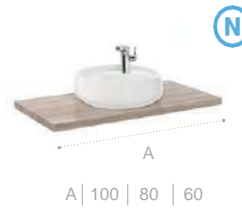

Complete your bathroom

Compatible basins with Savanna worktop

Eidos mirror

Finish | Furniture