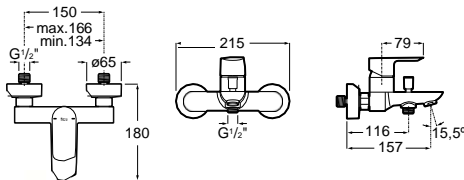

Bidet mixer

Single-lever bidet mixer with aerator
 and flexible supply hoses.
 Matt Black
 Ref. A5A626ENB0
 165,00 €

Wall-mounted bath-shower mixer

Single-lever bath-shower mixer with automatic diverter
 Chrome
 Ref. A5A026EC00
 141,00 €