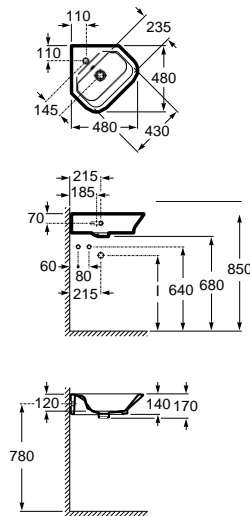

Corner basin

480 x 480 mm

Basin with fixing kit
Ref. A327477..0
White
94,60 €

Basin

Application	K (sifón)	L	M
Wall-hung	530	610	150
Semipedestal	570	640	80

A	B	F
450	420	370
400	320	335
350	320	285

450 x 420 mm

Basin with fixing kit
Ref. A327477..0
White
84,80 €