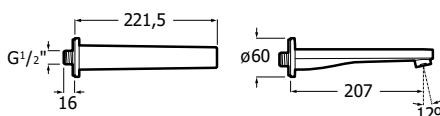

Wall-mounted spout Square*

Wall-mounted bath spout.
Chrome.
Ref. A525308900
145,00 €

Everlux. CN RG NM
Ref. A5253089..
192,00 €

Wall-mounted spout Insignia *