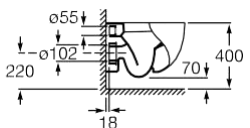

Compact wall-hung WC

480 mm length
Wall-hung WC
Ref. A346248..0
White
306,00 €

SUPRALIT® seat and cover with soft-closing system, metal hinges, Easy Remove
Ref. A8012AC..B
White
132,00 €

SUPRALIT® seat and cover with metal hinges
Ref. A8012AB..B
White
84,00 €

SLIM seat and cover with soft-closing system
Ref. A8012B2..2
White
89,30 €