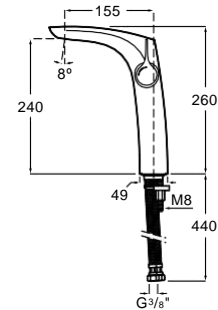

High spout basin mixer

5L

COLD
START

High spout basin mixer with smooth body and flexible supply hoses.
Cold start. Everlux.
Ref. A5A3C3A..0
795,00

CN RG NM

Dimensions in mm. Prices in EUR without VAT. The present pricelist cancels the previous one.

*Product on request

Replace (..) in the product reference with the code of the chosen finish.