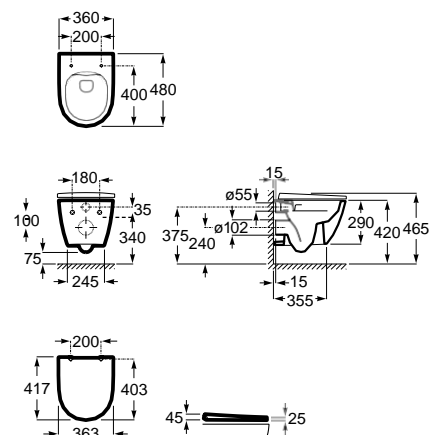

N

COMPACT

RIMLESS

00 62 S0

480 mm length
Wall-hung WC,
Rimless
Ref. A346688..0

SUPRALIT® seat and cover with soft-closing system, metal hinges, Easy Remove
Ref. A801E22..1

White	Matt White*	Supraglaze®*
316,00 €	380,00 €	396,00 €