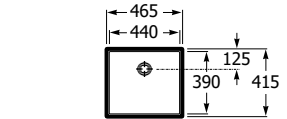

465 x 415 mm
Over countertop basin
Ref. A327720000
White
308,00 €