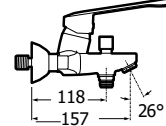

Wall-mounted bath-shower mixer

Wall-mounted bath-shower mixer with automatic diverter, handshower 1,70 m flexible hose and swivel wall bracket. Handle for people with reduced mobility. Chrome.
Ref. A5A0123C02
139,00 €