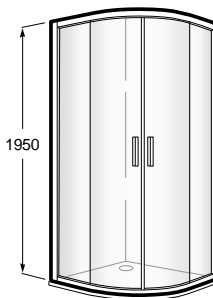

±6 mm

MaxiClean