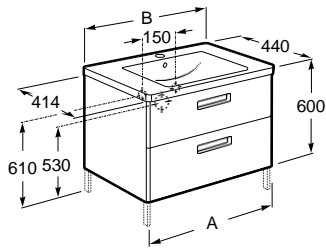

A	B
977	1000
777	800
577	600

2 drawers

1000 mm

Ref. A855999806 (glossy white) - 964,00 €

Ref. A855999150 (mood teka) - 962,00 €

Base Unit	Washbasin
A856964XXX	A32747T000

800 mm

Ref. A855998806 (white glossy) - 805,00 €

Ref. A855998150 (mood teka) - 804,00 €

Base Unit	Washbasin
A856963XXX	A327470000

600 mm

Ref. A855997806 (white glossy) - 573,00 €

Ref. A855997150 (mood teka) - 573,00 €

Base Unit	Washbasin
A856962XXX	A327472000

Optional: installation with 2 legs.