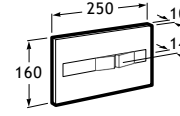

PL2.A

Plate PL2.A Dual
Operating plate
Chrome
Ref. A890196001
40,00 €