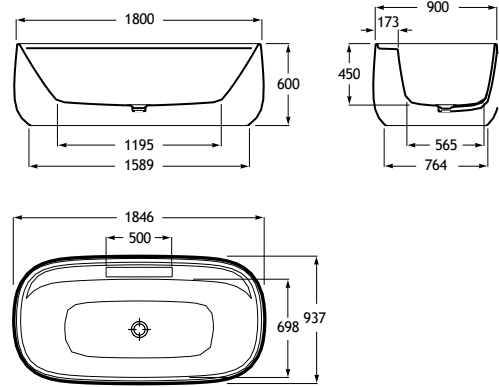

Colours (vitreous china)

Colours (baths)

Dimensions
in mm.

Prices in EUR without VAT.
The present pricelist cancels the previous one.

*Product on request

Replace (..) in the product reference with the
code of the chosen finish.