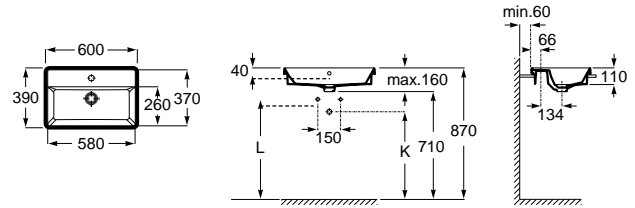

The Gap

Drop-in basin

600 x 390 mm
Drop-in basin
Ref. A3270YA..0
White
164,00 €

	K (Trap)	L
Totem/Minimal	530	610
Bottle	610	640