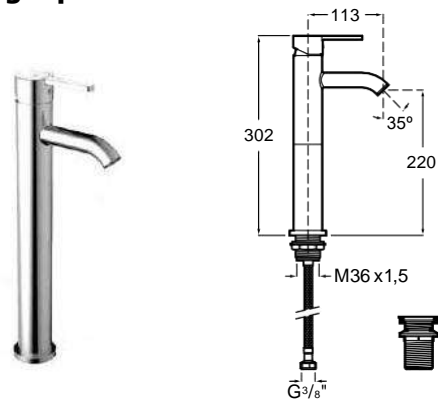

High spout basin mixer

5L

COLD
START

Single-lever high spout basin mixer with smooth body, aerator and flexible supply hoses. Cold start. Chrome. Ref. A5A378AC0K 121,00 €