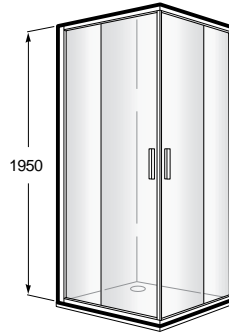

±6 mm

MaxiClean