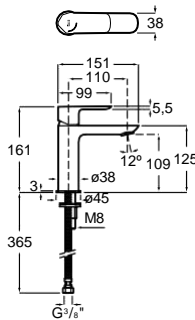

Basin mixer

(N)

5L

COLD
START

Single-lever basin mixer smooth body with aerator and flexible supply hoses.
Cold start. Matt Black
Ref. A5A326ENB0
152,00 €