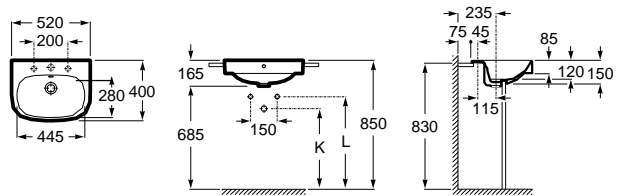

Semi-recessed basin

520 x 400 mm
Semi-recessed basin
Ref. A32799S..0
White
110,00 €

Dimensions in mm. Prices in EUR without VAT. The present pricelist cancels the previous one.

Replace (..) in the product reference with the code of the chosen finish.