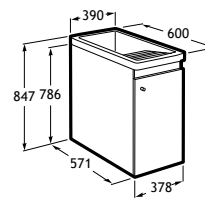

Meridian close-coupled WC and Access Pro accessories.

Other products / Laundry sink

Henares

600 x 390 x 360 mm
Laundry sink
Ref. A368951001
267,00 €

Unik Henares*

390 x 600 x 847 mm
Laundry sink and unit
Ref. A851028806
369,00 €