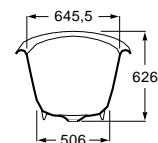

Dimensions	Ref. A234250007	Bath⁽¹⁾ with white exterior	White
1600 x 800			2 646,00 €

⁽¹⁾ Support options not included