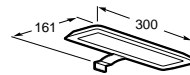

Moonlight

300 mm
Ref. A813083000
79,70 €