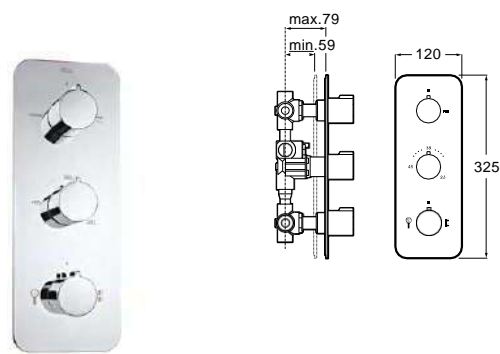

Built-in thermostatic mixer with 4-way diverter

Wall-mounted thermostatic mixer, 4-way diverter.
In stainless steel
Ref. A5A2878C00
1 135,00 €