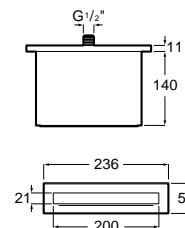

Wall-mounted bath spout.
Chrome.
Ref. A5A0603C00
1 024,00 €