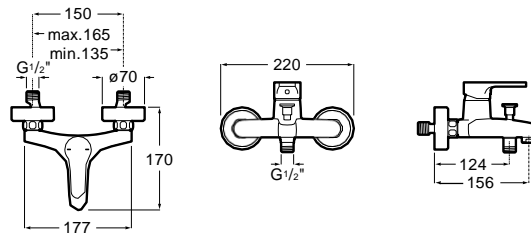

Wall-mounted bath-shower mixer

Single-lever bath shower mixer with
automatic diverter.
Chrome.
Ref. A5A0D6AC0K
108,00 €