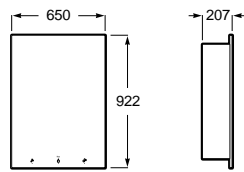

Nucleo ⁽¹⁾

Mirror-cabinet, 3 functions

650 mm
Mirror-cabinet with 3 functions - touchless hand dryer, faucet and soap dispenser.
650x206x922 mm
Ref. A857555447
2 463,00 €

For more information, please see Touchless products on page 267