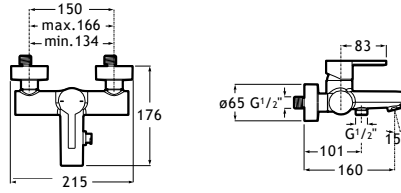

Wall-mounted bath-shower mixer

Single-lever bath-shower mixer
Everlux.
Ref. A5A0296..0
424,00 €

CN RG NM