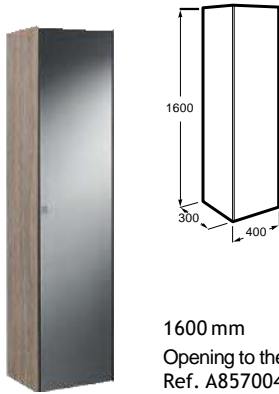

Column

1600 mm
Opening to the left
Ref. A857004806* - 1 299,00 €
Ref. A857004402* - 1 299,00 €
Ref. A857004403⁽¹⁾ - 1 299,00 €

Opening to the right
Ref. A857034806* - 1 299,00 €
Ref. A857034402* - 1 299,00 €
Ref. A857034403⁽¹⁾ - 1 299,00 €

402 403 806

Accessories

Set of two legs*
Ref. A816815339
32,60 €

Organizer box
90 x 90 mm
Ref. A816819409
10,40 €

208 x 100 mm
Ref. A816820409
25,80 €

⁽¹⁾ Finishes Textured city oak with dark mirror (403) on stock

Colour (basin)

White
00