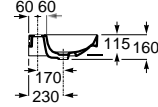

800 x 460 mm

Basin FINECERAMIC®
Sink on left hand
Ref. A327689..0

White	Matt White*	Supraglaze®*
249,00 €	298,00 €	328,00 €