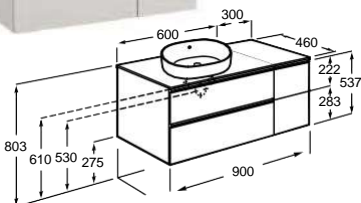

Base unit

Base unit for left or right over countertop basin. The basin is ordered separately.

2 drawers and 1 door

1100 mm*

- Right
- Ref. A851504806 (glossy white) - 928,00 €
- Ref. A851504153 (glossy anthracite grey) - 928,00 €
- Ref. A851504447 (matt light grey) - 928,00 €
- Ref. A851504434 (nordic ash) - 928,00 €
- Ref. A851504402 (city oak) - 928,00 €

Base Unit	Countertop
A857399XX X	A857422XXX
A857417XX X	

900 mm*

- Left
- Ref. A851503806 (glossy white) - 876,00 €
- Ref. A851503153 (glossy anthracite grey) - 876,00 €
- Ref. A851503447 (matt light grey) - 876,00 €
- Ref. A851503434 (nordic ash) - 876,00 €
- Ref. A851503402 (city oak) - 876,00 €

Base Unit	Countertop
A857397XX X	A857421XXX
A857417XX X	

900 mm*

- Right
- Ref. A851502806 (glossy white) - 876,00 €
- Ref. A851502153 (glossy anthracite grey) - 876,00 €
- Ref. A851502447 (matt light grey) - 876,00 €
- Ref. A851502434 (nordic ash) - 876,00 €
- Ref. A851502402 (city oak) - 876,00 €

Base Unit	Countertop
A857397XX X	A857420XXX
A857417XX X	

Set of 2 legs 275 mm

Ref. A816829339* - 45,30 €
aluminum legs for glossy white (806) finish

Ref. A816829458* - 45,30 €
nickel legs for glossy anthracite grey (153),
city oak (402), nordic ash (434) and matt light
grey (447) finishes