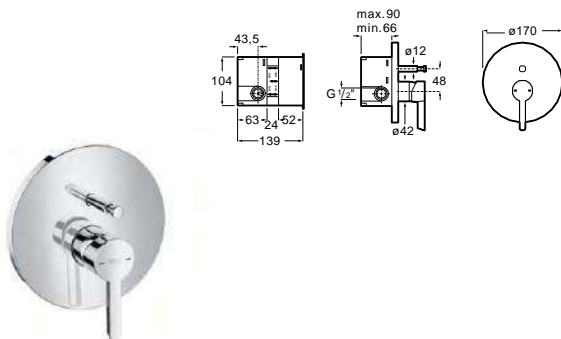

Built-in bath-shower mixer

Built-in bath-shower mixer with diverter
Chrome.
Ref. A5A0B7AC0K
94,10 €