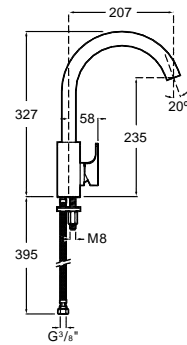

L90*

Single-lever kitchen sink mixer

Kitchen sink mixer with curved swivel spout and flexible supply hoses.
Cold start. Chromed
Ref. A5A8301C00
433,00 €