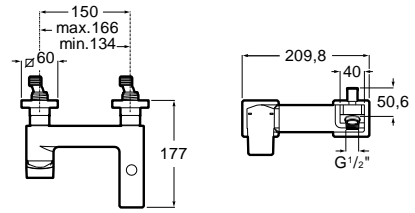

Wall-mounted bath-shower mixer

Single-lever bath-shower mixer
with automatic diverter with retention.
Chrome.
Ref. A5A0D01C00
472,00 €