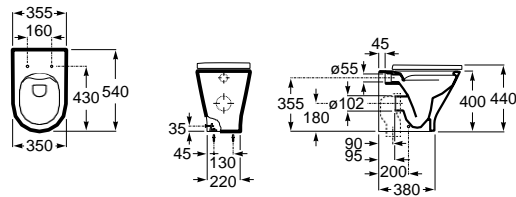

Single floorstanding WC Round, Rimless

540 mm length

Bact to wall single floorstanding WC
Rimless with dual outlet
Ref. A3470N7..0
White
329,00 €

SUPRALIT® seat and cover with soft-closing system, metal hinges, Easy Remove
Ref. A801D12..1
White
116,00 €

SUPRALIT® seat and cover with metal hinges, Easy Remove
Ref. A801D10..1
White
58,40 €

SLIM seat and cover with soft-closing system
Ref. A801D12..3
White
93,30 €