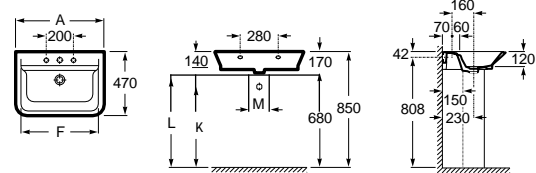

A	F	Application	K (sifon)	L	M
650	570	Wall-hung	530	610	150
600	520	Semipedestal			80
550	470	Pedestal	570	640	150/80
500	420