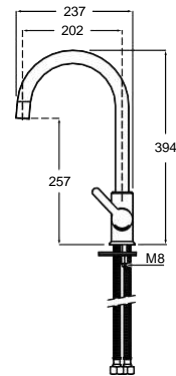

COLD
START

6L

Single-lever kitchen sink mixer with swivel spout, aerator and flexible supply hoses. Cold start. White.
Ref. A5A7409B00
136,00 €