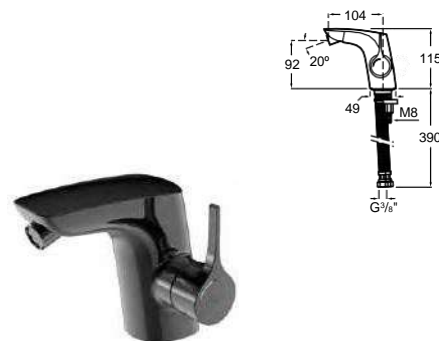

COLD
START

Single-lever bidet mixer with aerator and flexible supply hoses. Everlux. Ref. A5A6A3A..0 766,00 €

CN RG NM