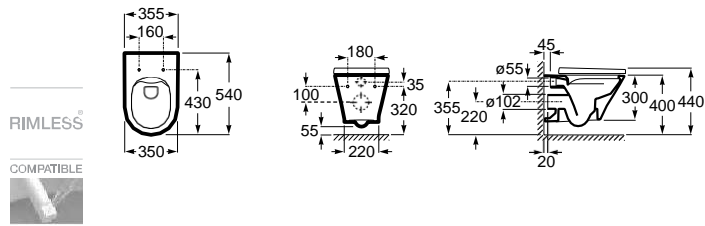

Wall-hung WC, Round, Rimless

540 mm length
Wall-hung Round
WC, Rimless
Ref. A3460NL..0
White
252,00 €

SUPRALIT® seat and cover with soft-closing system, metal hinges, Easy Remove
Ref. A801D12..1
White
116,00 €