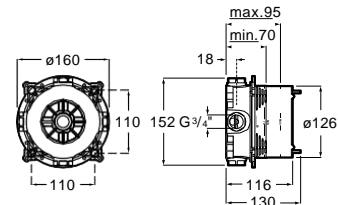

RocaBox Universal.
Ref. A525869403
133,00 €