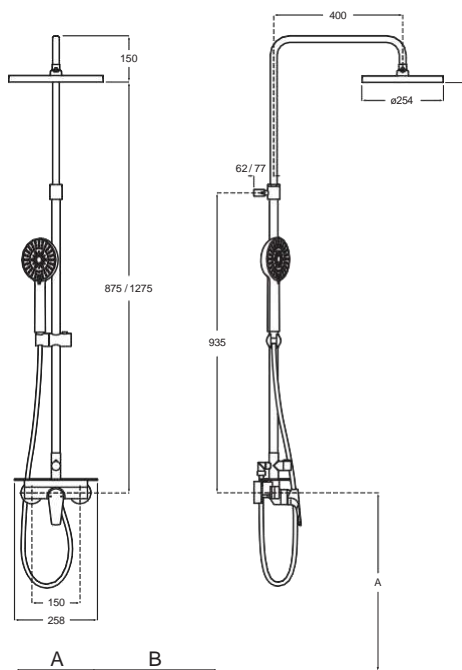

A	B
900	1775-2175
1000	1875-2275
1100	1975-2375
1200	2075-2475