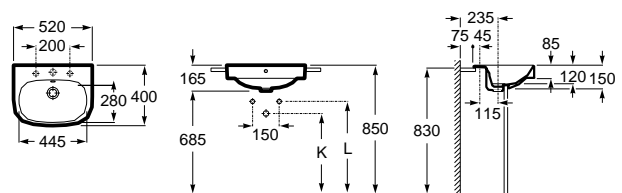

Debba

520 x 400 mm
Semi-recessed basin
Ref. A32799S..0
White
110,00 €

Dimensions in mm. Prices in EUR without VAT.
The present pricelist cancels the previous one.

Replace (..) in the product reference with the code of the chosen finish.