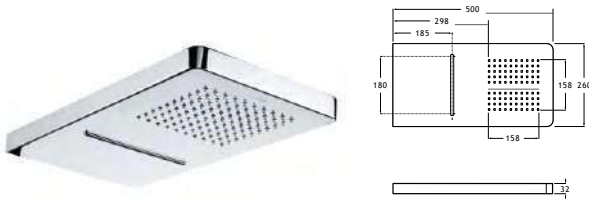

Shower heads **Puzzle***

Wall shower head with waterfall

Wall head with waterfall. Stainless steel.
Ref. A5A9978C00
669,00 €