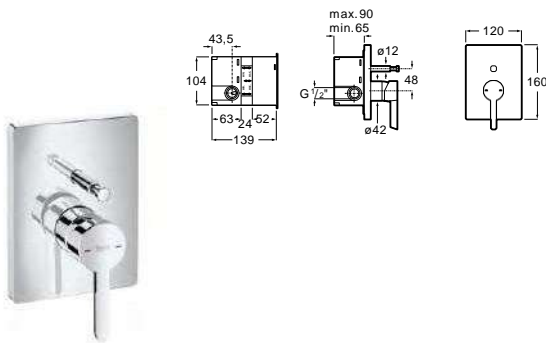

Built-in bath-shower mixer

Built-in bath-shower mixer with diverter
Chrome.
Ref. A5A0C7AC0K
91,90 €