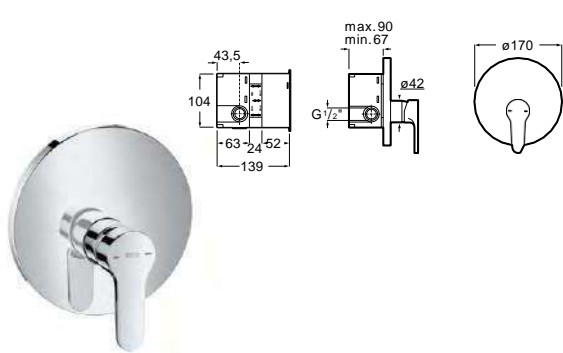

Built-in bath or shower mixer

Built-in bath or shower mixer.
Chrome.
Ref. A5A2B6AC0K
83,30 €