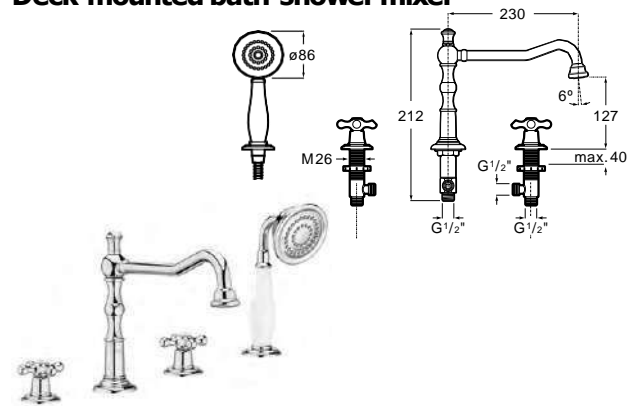

Deck-mounted bath-shower mixer *

Deck-mounted bath-shower mixer with central spout, diverter and handshower.
Chromed.
Ref. A5A094BC00
336,00 €