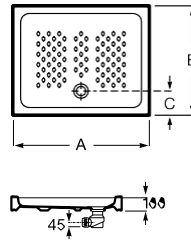

A	B	C
1200	800	170
1000	800	170
1200	700	170
1000	700	170
900	720	155

Dimensions		White
1200 x 800 x 100	Ref. A37477A001	205,00 €
1000 x 800 x 100	Ref. A37477C001	196,00 €
1200 x 700 x 100	Ref. A37477B001	200,00 €
1000 x 700 x 100	Ref. A37477D001	191,00 €
900 x 720 x 100	Ref. A374770001	155,00 €
Waste 65 ø	Ref. AP0005900R	25,80 €

→ Non-enameled side