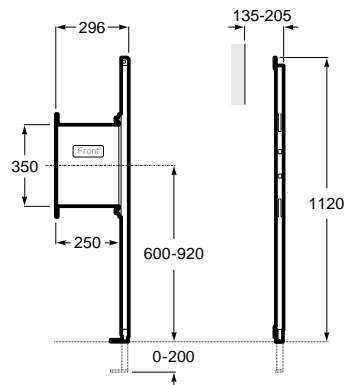

Silent in wall