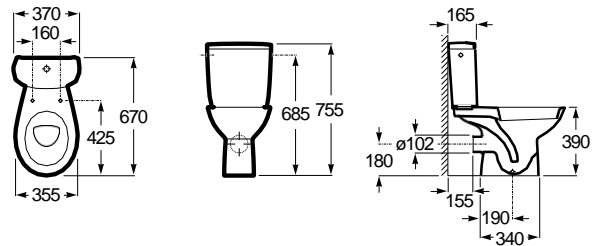

Close-coupled WC

6/3L

Close-coupled WC in a box, horizontal outlet with dual flush 6/3L cistern with side inlet and seat and cover, Termoplast
Ref. A34P195000
White
130,00 €

Close-coupled WC in a box, horizontal outlet with dual flush 6/3L cistern with side inlet and soft-closing seat and cover, Termoplast
Ref. A34P195002
White
160,00 €