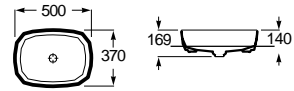

White	Colour ⁽¹⁾
282,00 €	347,00 €

FINE CERAMIC

Trap	K
Totem	530
Minimal	530
Bottle	570

Over countertop basins Inspira Round

00 62 63 64 65 66

500 x 370 mm
Basin FINECERAMIC®
Including universal waste with ceramic plug ø 72 mm.
Ref. A327520..0