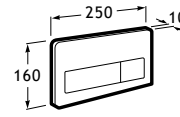

Plate PL3.A Dual Electronic
Electronic stainless steel operating
plate for concealed cistern with
automatic or manual dual flush
Ref. A890097500
466,00 €