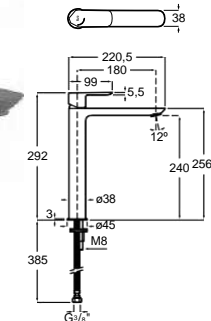

High spout basin mixer

(N)

5L

COLD
START

Single-lever high spout basin mixer smooth body with aerator and flexible supply hoses.
Cold start. Matt Black
Ref. A5A346ENB0
234,00 €

Dimensions in mm. Prices in EUR without VAT. The present pricelist cancels the previous one.

Replace (..) in the product reference with the code of the chosen finish.