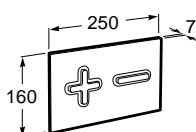

PL5 Dual

PL6 Dual

PL7 Dual

PL10 Dual

EP-1Dual Electronic*

Operating plate for
compact versions
Black Glass
Ref. A890103008
979,00 €