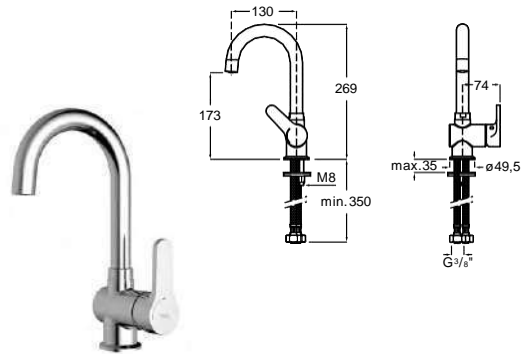

Basin mixer

COLD
START

Single-lever basin mixer with lateral handle, aerator
and flexible supply hoses.
Cold start. Chrome.
Ref. A5A8A6AC0K
100,00 €

Bidet mixer

Single-lever bidet mixer with aerator,
pop-up waste and flexible supply hoses.
Chrome.
Ref. A5A626AC0K
77,90 €