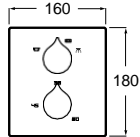

Built-in thermostatic bath-shower mixer

Built-in thermostatic bath-shower mixer.
Chrome.
To be completed with RocaBox ref. A525869403
Ref. A5A0C3AC00
399,00 €