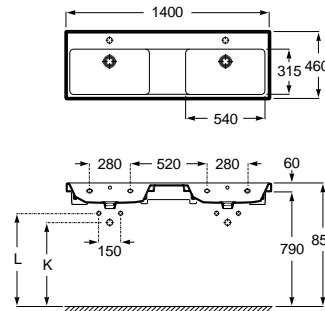

Trap	K	L
Totem	530	610
Minimal		640
Bottle	570