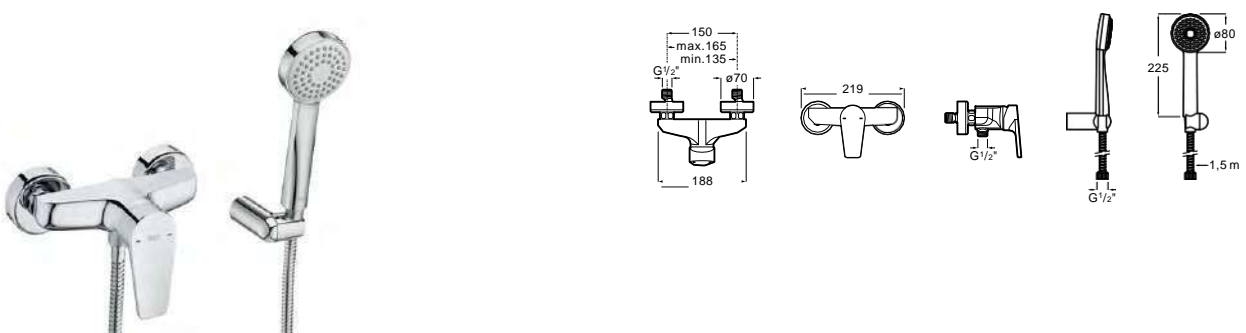

Single-lever bath-shower mixer with automatic diverter.
Chrome.
Ref. A5A021BC0K
158,00 €

Wall-mounted shower mixer

Single-lever shower mixer with hand shower, flexible hose and swivel shower bracket.
Chrome.
Ref. A5A2A1BC0K
149,00 €