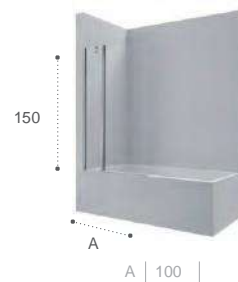

B1HF

Victoria
□ 531