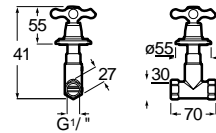

Wall-mounted shower column

Twin-lever wall-mounted shower column with manual diverter, shower head, hand shower, integrated bracket and flexible hose.
Chromed.
Ref. A5A974BC00
468,00 €

Built-in valve*

Built-in valve
Ref. A5A154BC00
67,40 €