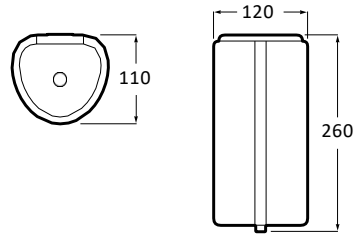

Public

Soap or hydroalcoholic gel dispenser with sensor.

Wall-mounted soap or hydroalcoholic gel dispenser with sensor. Powered by four 1.5V LR6 (AA) batteries. ABS. White. 850 ml
Ref. A818012009
65,90 €

General technical data

• Installation:	Wall-hung
• Material:	ABS
• Color:	White
• Capacity:	850 ml
• Setting range of activation distance:	5-9 cm
• Automatic shutoff:	3 seconds
• Low battery indicator:	Yes
• Amount of product in each use:	0,5-2,5 ml (adjustable)
• Battery life:	35,000 uses