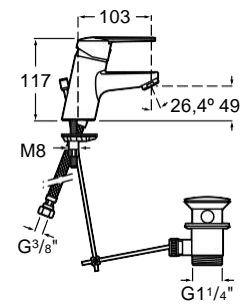

Basin mixer

Single-lever basin mixer with aerator, pop-up waste and flexible supply hoses.
Chrome.
Ref. A5A3025C00
75,90 €