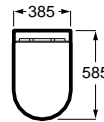

Inspira In-Wash® with In-Tank back to wall*

(N)

RIMLESS®

585 mm length

In-Wash®- Rimless back to wall smart toilet with integrated tank. Seat and cover with washing and drying function included. Needs power supply. Ref. A803095001
3 617,00 €

Inspira In-Wash® with In-Tank wall-hung*

(N)

RIMLESS®

585 mm length

In-Wash®- Rimless back to wall smart toilet with integrated tank. Seat and cover with washing and drying function included. Needs power supply. Ref. A803094001
3 617,00 €

Recommended installation with Concealed supporting frame for toilet and bidet (A822091001)
145,00 €