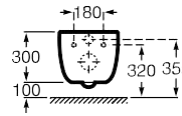

Wall-hung WC

560 mm length
Wall-hung WC
Ref. A346247..0
White
288,00 €

SUPRALIT® seat and cover with soft-closing system, metal hinges, Easy Remove
Ref. A8012A2..B
White
132,00 €

SUPRALIT® seat and cover with metal hinges
Ref. A8012A0..B
White
84,00 €

SLIM seat and cover with soft-closing system
Ref. A801D12..3
White
93,30 €