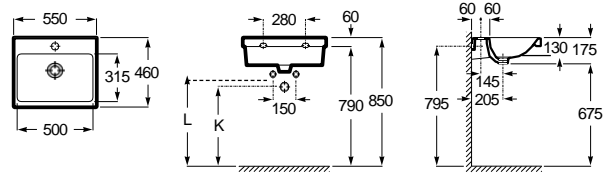

Replace (..) in the product reference with the code of the chosen finish.

The Gap

Trap	K	L
Totem	530	610
Minimal		640
Bottle	570	

550 x 460 mm

Wall-hung basin with fixing kit

Ref. A3270MV..0

White

156,00 €