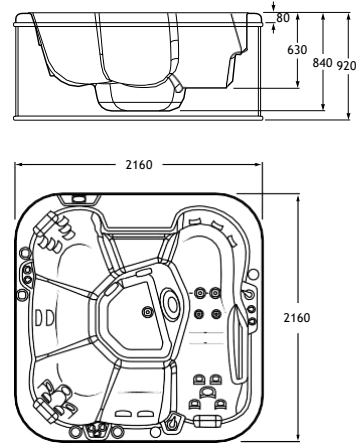

Spas / Range Broadway*

Broadway Family

Free-standing models

2160 x 2160 x 920	2160 x 2160 x 920
Broadway Family	Broadway Family without panels
Ref. A853080000	Ref. A853085000
20 721,00 €	19 682,00 €