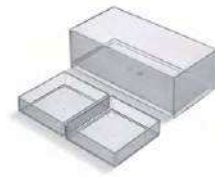

Organizer box
90 x 90 mm
Ref. A816819409
10,40 €

208 x 100 mm
Ref. A816820409
25,80 €

⁽¹⁾ Finishes Textured city oak with dark mirror (403) on stock