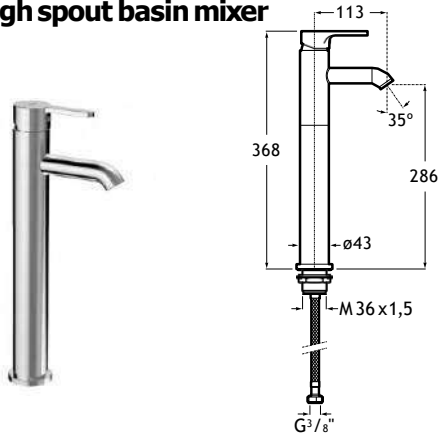

High spout basin mixer

5L

COLD
START

Single-lever high spout basin mixer with aerator and flexible supply hoses. Cold start. Chrome. Ref. A5A348AC0K 125,00 €