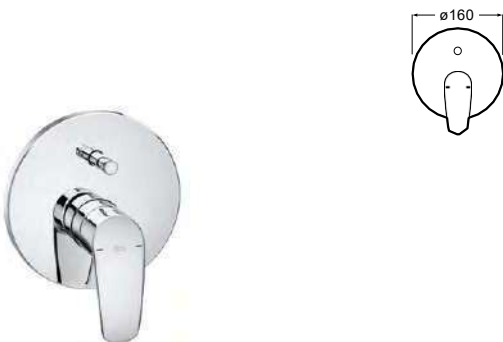

Built-in bath-shower mixer

Single-lever built-in bath-shower mixer with diverter.
Chrome
Ref. A5A0698C00
154,00 €