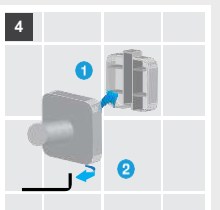

The installation by drill is easy, simple and durable in just four easy steps.

Victoria

Container
300x135 mm
Ref. A816688001
71,40 €

200x115 mm
Ref. A816687001
59,00 €

Corner container
250 x 250 mm
Ref. A816686001
72,90 €