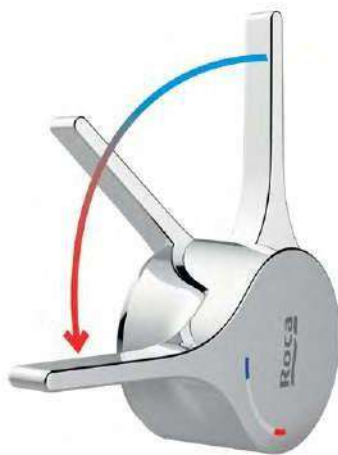

Technology

Cold Start

Energy savings

Front cold water opening that forces users to turn the handle to the left to gradually obtain hot water.

Aesthetics

Restricted opening to the right, allowing the handle to be perfectly aligned with the spout, improving the aesthetic qualities.