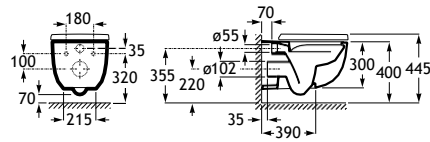

560 mm length

Wall-hung WC Rimless
Ref. A34624L..0
White
289,00 €

SUPRALIT® seat and cover
with soft-closing system,
metal hinges, Easy Remove
Ref. A8012A2..B
White
132,00 €

SUPRALIT® seat and cover
with metal hinges
Ref. A8012A0..B
White
84,00 €

SLIM seat and cover with
soft-closing system
Ref. A801D12..3
White
93,30 €