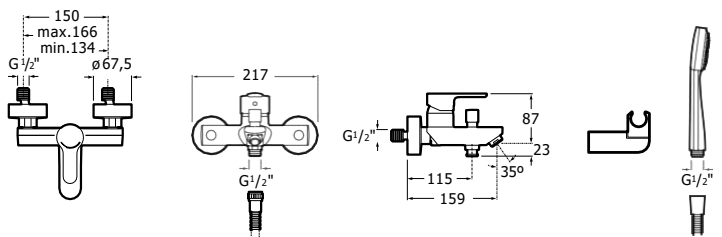

Bidet mixer

Single-lever bidet mixer with XL handle, swivel aerator, pop-up waste and flexible supply hoses.

Chrome.
Ref. A5A6A09C00
157,00 €

Single lever bidet mixer with XL handle, swivel aerator and flexible supply hoses.

Chrome.
Ref. A5A6B09C00
131,00 €

Wall-mounted bath-shower mixer

Single-lever bath-shower mixer with automatic diverter, hand shower Stella 80/1, flexible hose 1.70m and swivel shower bracket.

Ref. A5A0109C02
125,00 €