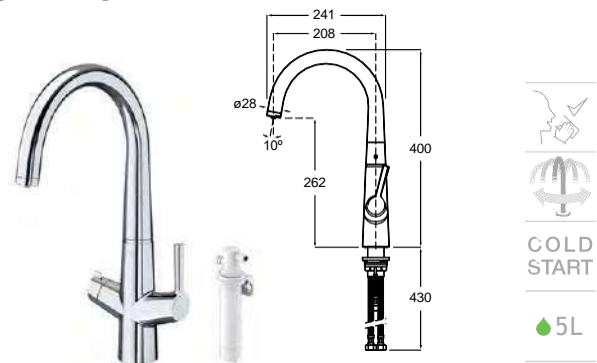

Syra-F single-lever kitchen sink mixer

Single-lever kitchen mixer with swivel spout, water filtration function and flexible supply hoses. Cold start. Filtration cartridge included. Chrome.
Ref. A5A8C2AC00
703,00 €