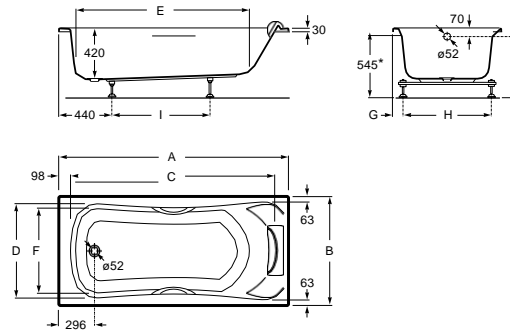

BeCool*

ACRYLIC

A	B	C	D	E	F	G	H	I	Litr.¹
1900	900	1695	774	1435	695	85	730	810	300
1800	800	1595	674	1335	590	80	640	810	240
1700	800	1495	674	1235	590	80	640	700	225

¹ Liters to the overflow

*Mounting height with panel

Acrylic bath

Dimensions	Ref.	Massage	Finishes	Capacity	White
1900 x 900	Ref. A248046001	Total	Chrome	300 L PD	4 914,00 €
	Ref. A248014001	Without massage	Chrome	300 L	1 323,00 €
1800 x 800	Ref. A248048001	Total	Chrome	240 L PD	6 227,00 €
	Ref. A248015001	Without massage	Chrome	240 L	1 037,00 €
1700 x 800	Ref. A248050001	Total	Chrome	225 L PD	6 354,00 €
	Ref. A248016001	Without massage	Chrome	225 L	889,00 €

Feet, headrest and handles as standard

For version without massage the siphon ø 52 is ordered separately: A506404600 - 56,10 €

Compatible panels on page 478

Dimensions in mm.

Prices in EUR without VAT. The present pricelist cancels the previous one.

*Product on request

PD Digital panel