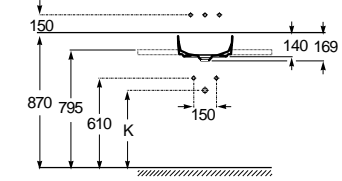

Trap	K
Totem	530
Minimal	530
Bottle	570

Dimensions in mm. Prices in EUR without VAT. The present pricelist cancels the previous one.

*Product on request

Replace (..) in the product reference with the code of the chosen finish.

⁽¹⁾ Colours Matt white 62 and Ornyx 64 on stock, rest of the colours on request