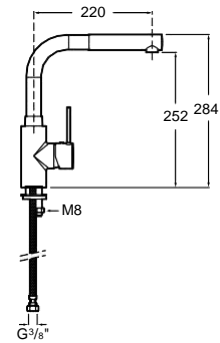

Single-lever kitchen sink mixer

Kitchen sink mixer with retractable swivel spout, aerator and flexible supply hoses. Chromed
Ref. A5A8560C00
298,00 €