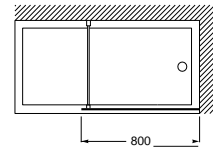

Shower enclosures / Victoria

Victoria BF*

BF - Fixed panel with stabilizing bar on opposite wall

Height 1500 mm

Clear Glass

References	Dimensions	Dimensions mounting Min-Max (A)	Polished Silver
AM19308012	800	780-805	224,00 €