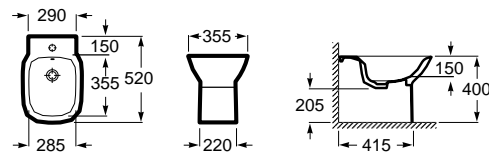

Bidet

540 mm length
Bidet
with fixing kit
Ref. A355994..0
White
95,10 €

Cover with soft-closing
system, metal hinges
Ref. A8069D2..4
White
65,50 €

Cover with metal hinges
Ref. A8069D0..4
White
40,10 €

Bidet

520 mm length
BTW bidet
with fixing kit
Ref. A355997..0
White
164,00 €

BTW

Wall-hung bidet Square

540 mm length
Bidet
Ref. A355995..0
White
155,00 €

Cover with soft-closing
system, metal hinges
Ref. A8069D2..4
White
65,50 €

Cover with metal hinges
Ref. A8069D0..4
White
40,10 €

Wall-hung bidet Round

540 mm length
Bidet
Ref. A357999..0
White
170,00 €

SUPRALIT® cover with soft-closing
system, metal hinges
Ref. A806B20..B
White
90,80 €