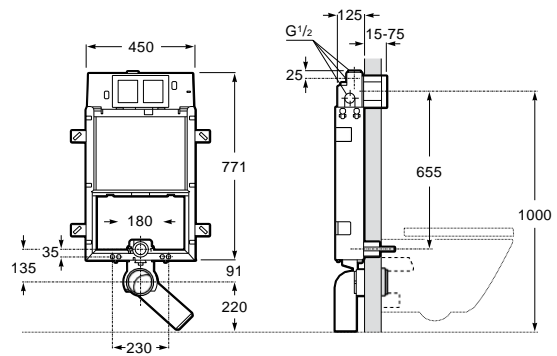

Basic WC

- 6/3L
- 4,5/3L
- 4/2L

Concealed cistern with dual flush mechanism 6/3, 4,5/3 or 4/2 litres for wall-hung WC.
Minimum depth 125 mm.
Draining elbow $\varnothing 90/90$ and $\varnothing 90/110$
Ref. A890090120
143,00 €