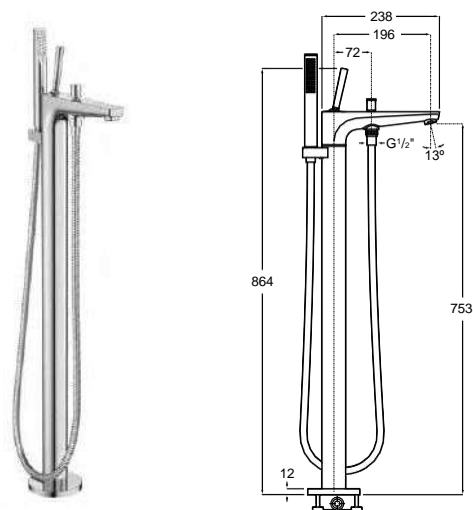

Floorstanding bath-shower column*

Floorstanding bath-shower column with automatic diverter, hand-shower, integrated shower bracket and flexible hose.
Chrome
Ref. A5A276DC00
2 164,00 €