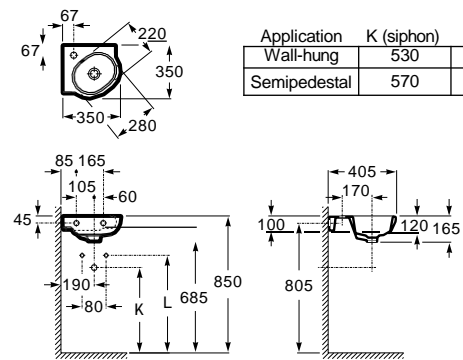

COMPACT

Application	K (siphon)	L
Wall-hung	530	610
Semipedestal	570 Bottle	640

Meridian

350 x 350 mm
 Basin
 with fixing kit
 Ref. A32724C..0
 White
 117,00 €

COMPACT

Application	K (siphon)	L
Wall-hung	530	610
Semipedestal	570	640