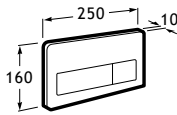

Plate PL3-E Dual Electronic
Stainless steel
operating plate
Ref. A890097400
532,00 €