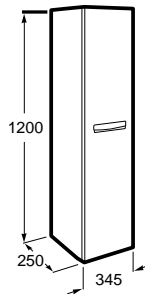

Column Module

150 806

1200 mm
Ref. A856969XXX
299,00 €