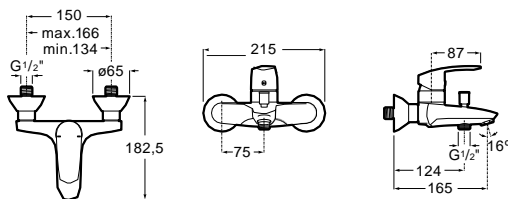

To be completed with built-in universal body.
Ref. A525220603
77,90 €

Bidet mixer

Single-lever bidet mixer.
With aerator, pop-up waste and flexible supply hoses. Chrome.
Ref. A5A6098C00
133,00 €

Wall-mounted bath-shower mixer