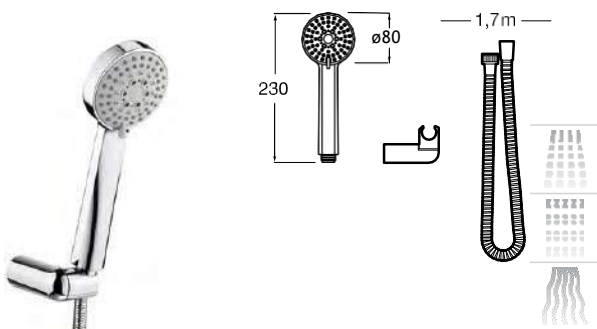

Shower set Stella 80/3

Shower set Stella 80/3. Hand shower with 3 functions,
swivel bracket and flexible hose PVC 1,70 m.
Ref. A5B1303C00
47,00 €