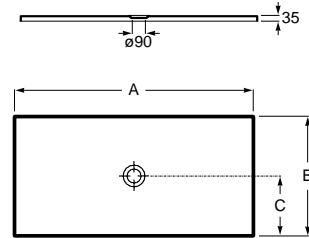

62 63 64 65 66

Dimensions		
1800 x 800 x 35	Ref. A3740L0..0	850,00 €
1800 x 700 x 35	Ref. A3740L1..0	804,00 €
1600 x 800 x 35	Ref. A3740L2..0	782,00 €
1600 x 700 x 35	Ref. A3740L3..0	737,00 €
1400 x 800 x 35⁽¹⁾	Ref. A3740L4..0	714,00 €
1400 x 700 x 35	Ref. A3740L5..0	646,00 €
1200 x 800 x 35⁽¹⁾	Ref. A3740L6..0	624,00 €
1200 x 700 x 35	Ref. A3740L7..0	578,00 €
1000 x 800 x 35⁽¹⁾	Ref. A3740L8..0	543,00 €
1000 x 700 x 35	Ref. A3740L9..0	521,00 €