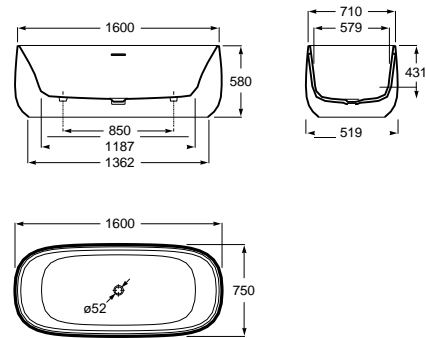

Colours (vitreous china)

Colours (baths)

Dimensions
in mm.

Prices in EUR without VAT.
The present pricelist cancels the previous one.

*Product on request

Replace (..) in the product reference with the
code of the chosen finish.