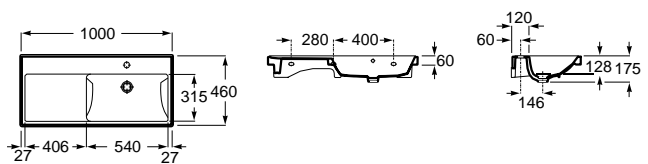

The Gap

1000 x 460 mm

Wall-hung or vanity basin with fixing kit

Ref. A3270ME..0

White

209,00 €

Dimensions in mm. Prices in EUR without VAT.
The present pricelist cancels the previous one.

Replace (..) in the product reference with the code of the chosen finish.