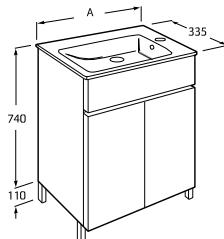

Unik Cube Compact

Includes base unit with 2 doors and basin.

COMPACT
33.5 CM

A
600
500

Optional: set of legs, 110 mm
Ref. A816818339
13,40 €

Base with 2 drawers and washbasin

600mm

Ref. A851201806 (glossy white) - 246,00 €

Base Unit	Washbasin
A857059806	A325006000

500mm

Ref. A851200806 (glossy white) - 225,00 €

Base Unit	Washbasin
A857058806	A325007000