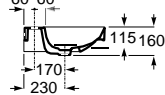

600 x 460 mm

Basin FINECERAMIC®
Ref. A327686..0

White	Matt White*	Supraglaze®*
179,00 €	208,00 €	233,00 €

Dimensions in mm. Prices in EUR without VAT. The present pricelist cancels the previous one.

⁽¹⁾Availability second semester 2022

Replace (..) in the product reference with the code of the chosen finish.

*Colours Matt white 62 and Supraglaze S0 on request