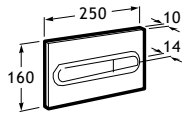

Operating plates for **Duplo and Basic WC** cisterns

PL1Dual

PL2 Dual

PL3 antivandal*

PL4 Dual