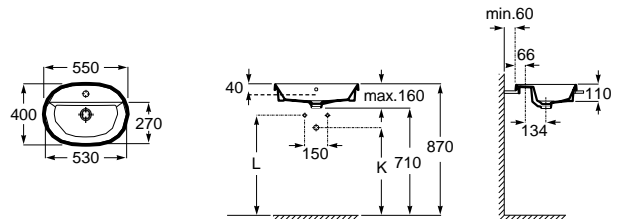

The Gap

550 x 400 mm
Drop-in basin
Ref. A3270Y6..0
White
149,00 €

	K (Trap)	L
Totem/Minimal	530	610
Bottle	610	640