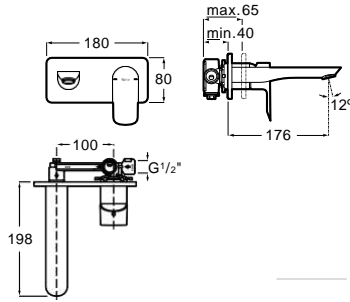

Replace (..) in the product reference with the code of the chosen finish.

Built in basin mixer

Built-in basin mixer.
 Chrome
 Ref. A5A356EC00
 156,00 €

To be completed with Universal built-in body.
 Chrome
 Ref. A525220603
 77,90 €