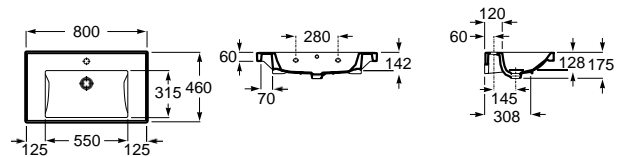

The Gap

Trap	K	L
Totem	530	610
Minimal		640
Bottle	570	

The Gap

The Gap

The Gap

Dimensions in mm. Prices in EUR without VAT. The present pricelist cancels the previous one.

Replace (..) in the product reference with the code of the chosen finish.