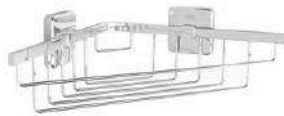

The installation by drill is easy, simple and durable in just four easy steps.

Victoria

Container
300x135 mm
Ref. A816688001
71,40 €

200x115 mm
Ref. A816687001
59,00 €

Corner container
250 x 250 mm
Ref. A816686001
72,90 €