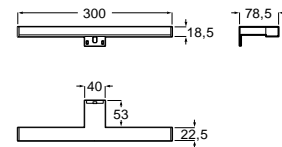

Starlight

Spotlight Starlight
300 mm
Ref. A813092100
69,50 €