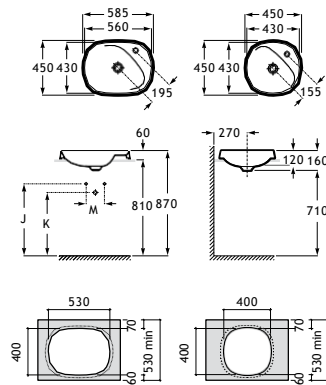

K	L	M
Totem	530	610	150
Minimal	530	610	150
Bottle	610	640	150