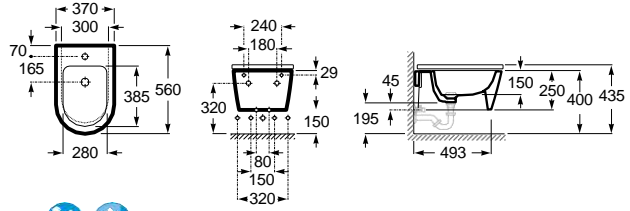

Wall-hung Bidet Round

00 62 63 64 65 66

560 mm length
Bidet
with fixing kit
Ref. A357525..0

White	Colour*
451,00 €	542,00 €

SUPRALIT® cover with soft-closing system, metal hinges, Easy Remove
Ref. A806522..B