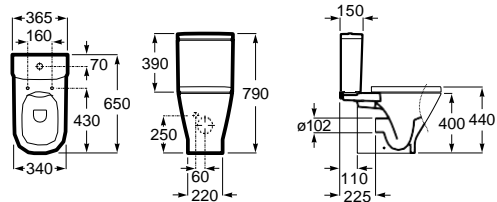

Seat and cover
with metal hinges
Ref. A801470..4⁽¹⁾
White
62,50 €

SLIM seat and cover
with soft-closing
system
Ref. A801472..3
White
90,20 €

SUPRALIT® seat and
cover with soft-closing
system, metal hinges,
Easy Remove
Ref. A801472..B⁽²⁾
White
127,00 €

SUPRALIT® seat
and cover with
metal hinges,
Easy Remove
Ref. A801470..B⁽²⁾
White
90,80 €

Dimensions
in mm.

Prices in EUR without VAT.
The present pricelist cancels the previous one.

Replace (..) in the product reference with the
code of the chosen finish.

⁽¹⁾ Till end of stock
⁽²⁾ Available second
semester 2022