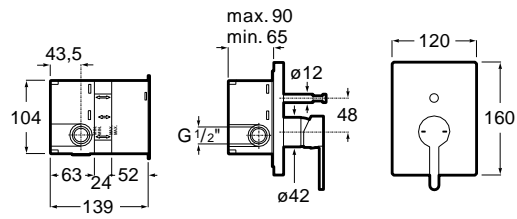

Built-in bath-shower mixer