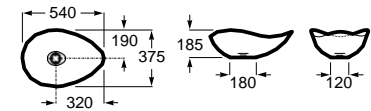

Inspira Round

White	Colour * (1)
331,00 €	405,00 €

00 62 63 64 65 66

White	Colour * (1)
294,00 €	358,00 €

FINE
CERAMIC

Ohtake

White	Colour
201,00 €	241,00 €

00 62 63 64 65 66

FINE
CERAMIC

Ohtake

White	Colour
193,00 €	232,00 €

00 62 63 64 65 66

FINE
CERAMIC