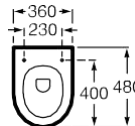

Compact wall-hung WC

480 mm length
Wall-hung WC
Ref. A346248..0
White
306,00 €

SUPRALIT® seat and cover with soft-closing system, metal hinges, Easy Remove
Ref. A8012AC..B
White
132,00 €

SUPRALIT® seat and cover with metal hinges
Ref. A8012AB..B
White
84,00 €

SLIM seat and cover with soft-closing system
Ref. A8012B2..2
White
89,30 €