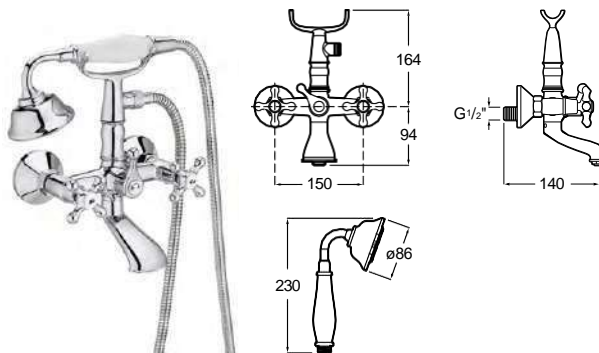

Wall-mounted bath-shower mixer

Wall-mounted bath-shower mixer with manual diverter, hand shower, and 1,50 m flexible hose.
Chromed.
Ref. A5A014BC00
290,00 €