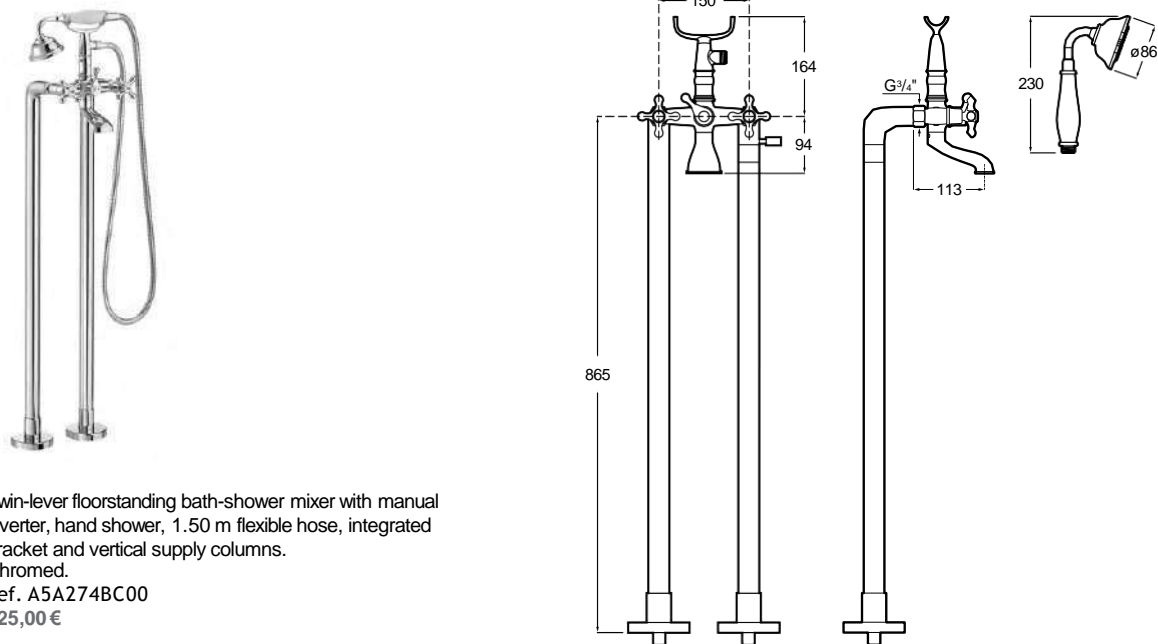

Floorstanding bath-shower mixer

Twin-lever floorstanding bath-shower mixer with manual diverter, hand shower, 1.50 m flexible hose, integrated bracket and vertical supply columns.
Chromed.
Ref. A5A274BC00
625,00 €