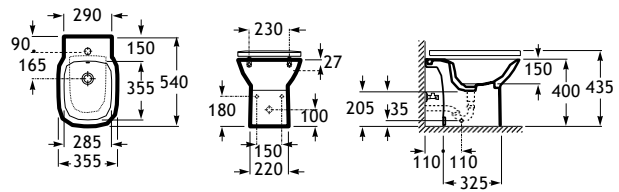

Bidet

540 mm length
Bidet
with fixing kit
Ref. A355994..0
White
95,10 €

Cover with soft-closing
system, metal hinges
Ref. A8069D2..4
White
65,50 €

Cover with metal hinges
Ref. A8069D0..4
White
40,10 €