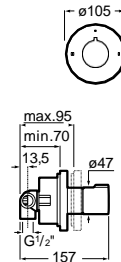

Round 2 way

2 way diverter. Chromed.
Ref. A5A154AC00
141,00 €

To be completed with built-in body
Ref. A525166803
152,00 €