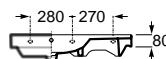

800 x 460 mm

Basin FINECERAMIC®
Sink on left hand
Ref. A327689..0

White	Matt White*	Supraglaze®*
249,00 €	298,00 €	328,00 €