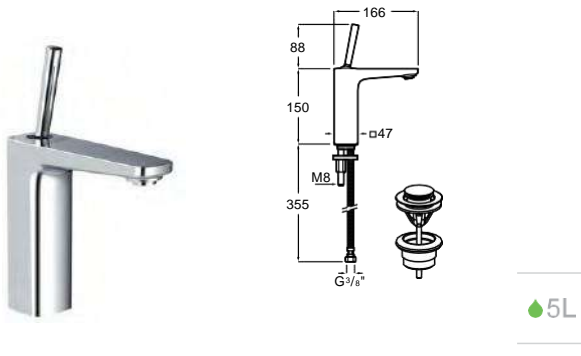

Pals / Ceramic cartridge

Basin mixer

Smooth body basin mixer with joystick handle, flexible supply hoses and click clack waste.

Chrome.

Ref. A5A326DC00

373,00 €

High spout basin mixer

High spout smooth body basin mixer with joystick handle, click-clack waste and flexible supply hoses.