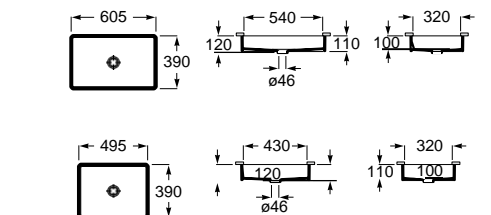

Dimensions in mm.

Prices in EUR without VAT. The present pricelist cancels the previous one.

*Product on request

Replace (..) in the product reference with the code of the chosen finish.