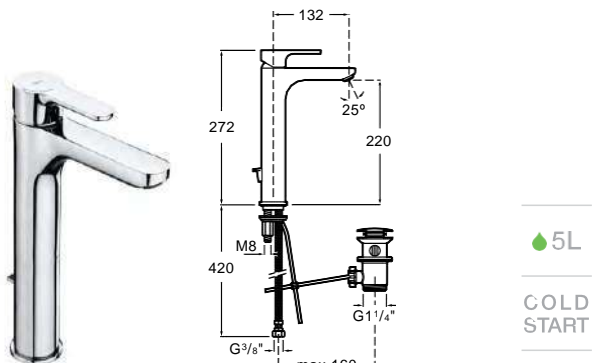

High spout basin mixer

5L

COLD
START

High spout single-lever basin mixer, XL handle.
With aerator, pop-up waste and flexible supply hoses.
Cold Start. Chrome
Ref. A5A3C09C00
219,00 €