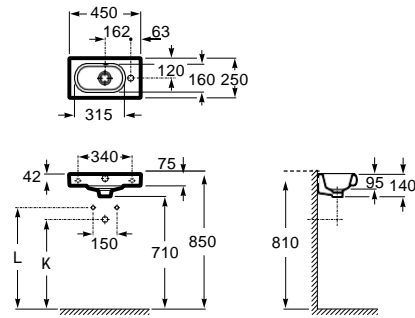

Meridian

450 x 250 mm
Wash-stand
with fixing kit
Ref. A327248..0
White
136,00 €

COMPACT

Application	K (siphon)	L
Wall-hung	530	610
Semipedestal	570 Bottle	640