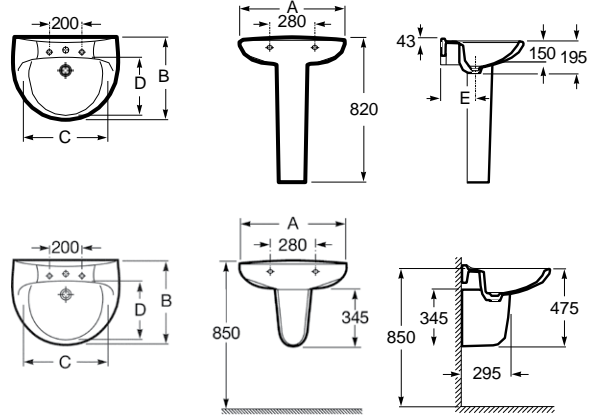

650 x 510 mm

Basin with fixing kit
Ref. A325391..0
White
66,20 €

560 x 460 mm

Basin with fixing kit
Ref. A325393..0
White
57,50 €

520 x 410 mm

Basin with fixing kit
Ref. A325394..0
White
50,70 €

Pedestal
Ref. A331300..1
White
46,20 €

Semipedestal
Ref. A336312..5
White
41,60 €