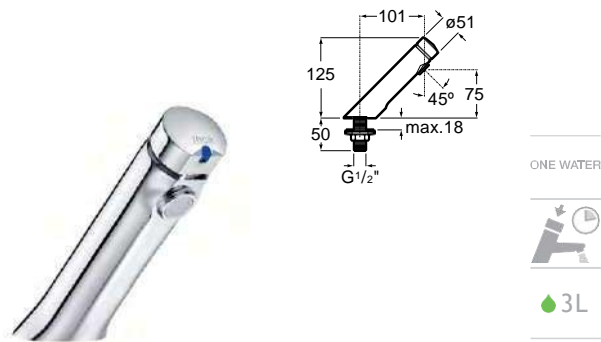

Deck-mounted basin faucet*

Deck-mounted basin faucet. With aerator. Chromed.
Ref. A5A4279C00
175,00 €