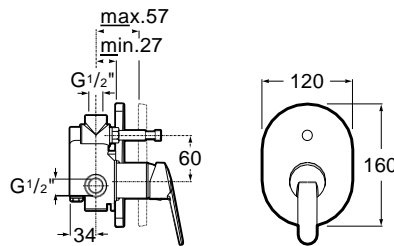

Built-in bath/shower mixer

Single-lever bath/shower mixer with diverter.
Chrome.
Ref. A5A0625C00
138,00 €