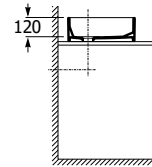

465 x 415 mm
Over countertop basin
Ref. A327720000
White
308,00 €