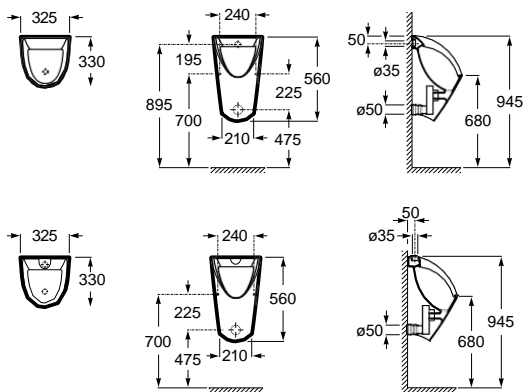

Chic

Dimensions
in mm.

Prices in EUR without VAT.
The present pricelist cancels the previous one.

*Product on request