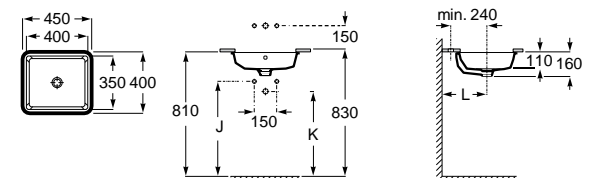

Trap	K	J	L
Totem/Minimal	530	610	300-340
Bottle	570	640	240-290