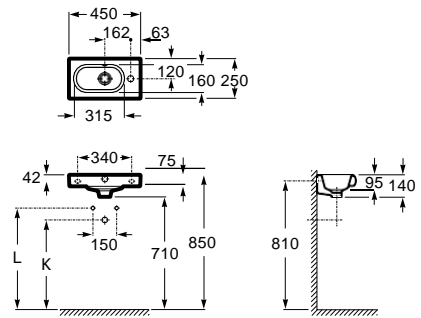

Compact Wall-hung basin

Application	K (siphon)	L
Wall-hung	530	610
Semipedestal	570 Bottle	640

1. 450 x 250 mm
   Wash-stand
   with fixing kit
   Ref. A327248..0
   White
   136,00 €