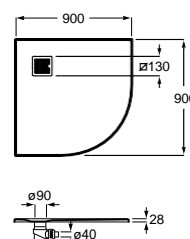

Dimensions		
900 x 900 x 28⁽¹⁾	Ref. AP10338438401..0	443,00 €
900 x 900 angular	Ref. AP10538438401..0	417,00 €