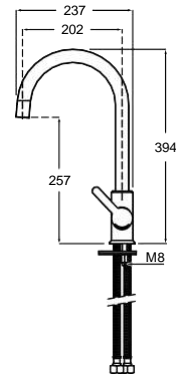

COLD
START

6L

Single-lever kitchen sink mixer with swivel spout, aerator and flexible supply hoses. Cold start. Black.
Ref. A5A7409CN0
136,00 €