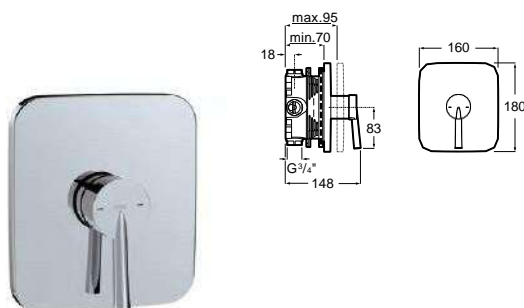

Built-in bath or shower mixer*

Built-in bath or shower mixer.
Chrome.
To be completed with RocaBox A525869403.
Ref. A5A2B6DC00
246,00 €