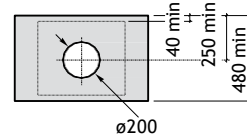

K	Trap
530	Totem / minimal
640	Bottle

ø200