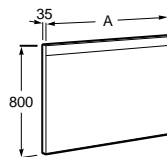

Option: Demister foil
Ref. A812292000
75,50 €

Prisma Comfort

LED mirror with integrated LED light and demister foil

1300 mm*
Ref. A812277000
664,00 €

1100 mm
Ref. A812267000
568,00 €

900 mm
Ref. A812265000
500,00 €