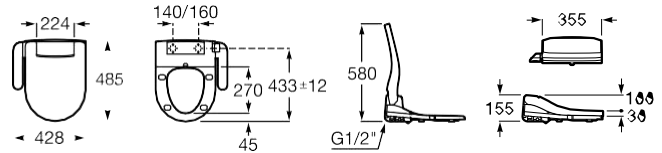

Multiclean® Advance