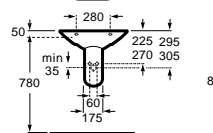

Nexo

550 x 440 mm
Basin with fixing kit
Ref. A327642000
White
83,30 €

Pedestal
Ref. A337641000
White
86,70 €

Semi-pedestal with fixing kit
Ref. A337642000
White
50,50 €