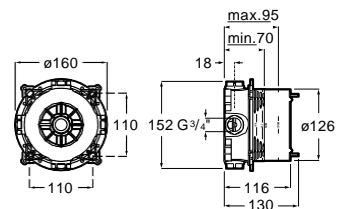

| T-1000 Round built-in thermostatic bath-shower mixer

Dimensions
in mm.

Prices in EUR without VAT.
The present pricelist cancels the previous one.

*Product on request