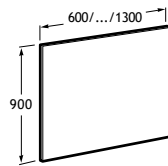

Luna

Luna mirrors

1300 x 900 mm*
Ref. A812192000
296,00 €

1000 x 900 mm*
Ref. A812189000
235,00 €

700 x 900 mm*
Ref. A812184000
173,00 €

$\varnothing$ 750 mm*
Ref. A812194000
189,00 €

1200 x 900 mm*
Ref. A812191000
265,00 €

900 x 900 mm*
Ref. A812188000
200,00 €

600 x 900 mm
Ref. A812182000
153,00 €

$\varnothing$ 550 mm*
Ref. A812193000
143,00 €

1100 x 900 mm*
Ref. A812190000
255,00 €

800 x 900 mm*
Ref. A812117000
186,00 €