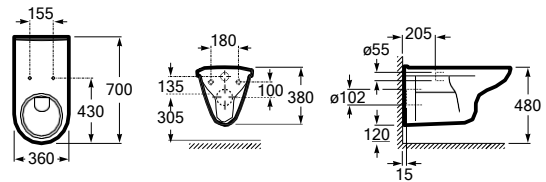

Seat with open ring and
cover with stainless
steel hinges
Ref. A801230004
100,00 €

Ring with
stainless steel hinges
Ref. A80123D004
83,30 €

Meridian

Basin*

700 x 570 mm
Basin with fixing kit
Ref. A32724H000
237,00 €