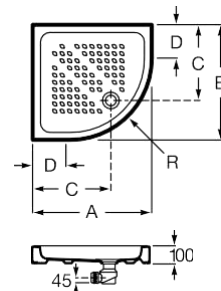

A	B	C	D	R
900	900	625	350	550
800	800	525	250	550

Dimensions		White
900 x 900 x 100	Ref. A374774001	160,00 €
800 x 800 x 100	Ref. A374775001	145,00 €
Waste 65 ø	Ref. AP0005900R	25,80 €

→ Non-enameled side

Aqua wastes for porcelain shower trays

Wastes		
Waste 65 ø	Ref. AP0005900R	25,80 €
Waste 90 ø	Ref. A506404400	40,70 €

Dimensions in mm. Prices in EUR without VAT. The present pricelist cancels the previous one.