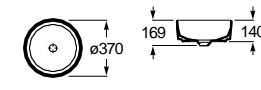

Trap	K
Totem	530
Minimal	530
Bottle	570

Dimensions in mm. Prices in EUR without VAT. The present pricelist cancels the previous one.

*Product on request

Replace (..) in the product reference with the code of the chosen finish.

⁽¹⁾ Colours Matt white 62 and Ornyx 64 on stock, rest of the colours on request