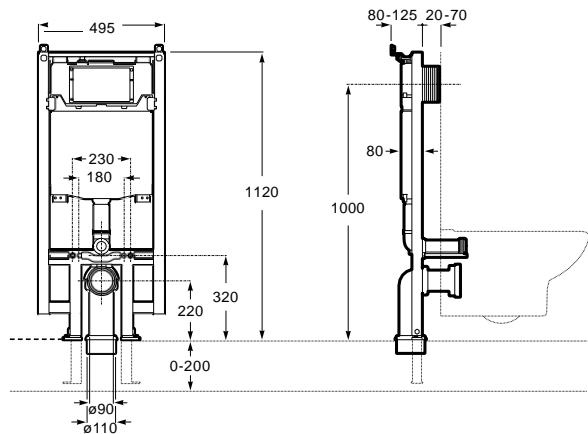

COMPACT

6/3L

4,5/3L

4/2L

Built-in structure with compact dual-flush cistern for wall-hung WC. Minimum depth horizontal outlet: 80 mm. Minimum depth vertical outlet: 90/110 mm (DN90/DN100). Axial distance of 180 and 230 mm. Elbow $\varnothing 90/\varnothing 110$. Metallic profile capable of withstanding 400 kg. Adjustable feet from 0-200 mm with braking system. Upper hydraulic connections. Ref. A890073020
255,00 €