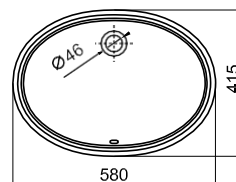

Fonda

580 x 415 mm
Built-in basin
Ref. A3270J6000
White
92,20 €

Dimensions in mm. Prices in EUR without VAT. The present pricelist cancels the previous one.

Replace (..) in the product reference with the code of the chosen finish.