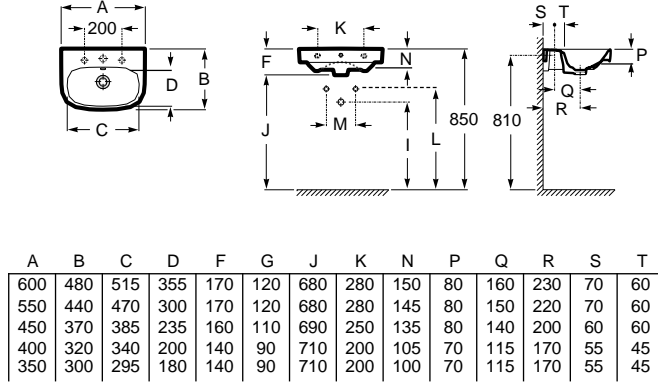

Bidet BTW

Wall-hung bidet

ROUND ▶
Close-coupled WC
Rimless

Wall-hung WC Rimless

Wall-hung bidet

N

Wall-hung basin for pedestal or semi pedestal

	I (Sifon)	K	J
Bottle trap	570	610	150
Totem trap / Minimal trap	530		