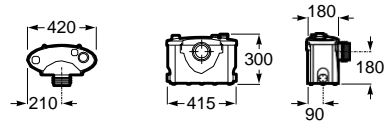

Baby toilets

Happening Baby*

BTW

415 mm length
310 mm height

Baby WC pan dual outlet for built-in or high-level cistern or fluxor, BTW, fixing kit, elbow for vertical waste
Ref. A347115000
White
284,00 €

Seat for Happening baby WC pan
Ref. A801116004
White
79,40 €
Ref. A801116714
Yellow
79,60 €

Baby*

FLAT BOWL

385 mm length.
350 mm height.

Baby WC pan for built-in or high-level cistern or fluxor

Horizontal outlet
Ref. A344PB700
105,00 €

Vertical outlet
Ref. A344PB8000
117,00 €

Seat for Baby WC pan
Ref. A801PB6004
77,60 €

D-Trit*

VC MACERATOR
Ref. A869000000
549,00 €

High-level cistern

Universal

6/3L

High/semi high plastic cistern, 6/3L
Ref. A890200000
43,20 €

Dimensions in mm.

Prices in EUR without VAT.
The present pricelist cancels the previous one.

*Product on request