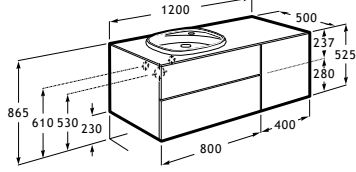

Base unit for drop in basins Beyond⁽¹⁾

402 806

4 drawers

1600 mm*

For washbasins 585 mm⁽¹⁾

Ref. A851419806 (glossy white) - 4 426,00 €

Ref. A851419402 (textured city oak) - 4 314,00 €

Base Unit	Countertop
A857145XX X	A857265432
A857145XX X	

2 drawers

1200 mm*

For washbasin 585 mm. Right.⁽¹⁾

Ref. A851413806 (glossy white) - 3 379,00 €

Ref. A851413402 (textured city oak) - 3 319,00 €

Base Unit	Countertop
A857145XX X	A857253432
A857147XX X	

1200 mm*

For washbasin 585 mm. Left.⁽¹⁾

Ref. A851412806 (glossy white) - 3 379,00 €

Ref. A851412402 (textured city oak) - 3 319,00 €

Base Unit	Countertop
A857145XX X	A857252432
A857147XX X	

⁽¹⁾ The washbasin is ordered separately

Dimensions in mm.

Prices in EUR without VAT. The present pricelist cancels the previous one.

*Product on request

Replace XXX in the product reference with the code of the chosen finish.

402 Textured city oak
806 Glossy white