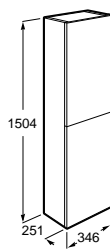

Column*

1504 mm

- Ref. A857427806 (glossy white) - 343,00 €
- Ref. A857427153 (glossy anthracite grey) - 343,00 €
- Ref. A857427447 (matt light grey) - 343,00 €
- Ref. A857427434 (nordic ash) - 343,00 €
- Ref. A857427402 (city oak) - 343,00 €