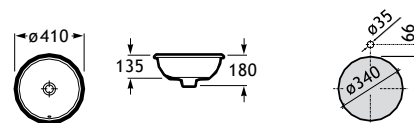

Built-in basins

Inspira*

00 62 63 64 65 66

White	Colour*
578,00 €	693,00 €

White	Colour*
417,00 €	503,00 €

FINE
CERAMIC

Diverta

500 x 380 mm
Drop-in or built-in basin
with fixing kit
Ref. A327114000
White
210,00 €

Foro

ø 410 mm
Built-in basin
with fixing kit
Ref. A327884..0⁽¹⁾
White
146,00 €
⁽¹⁾ Fitting hole 342 mm