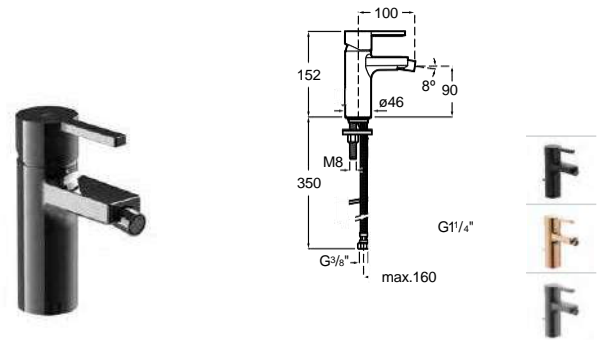

Bidet mixer

Single-lever bidet mixer with swivel flow regulator and flexible supply hoses
Everlux.
Ref. A5A6A96..0*
245,00 €

CN RG NM