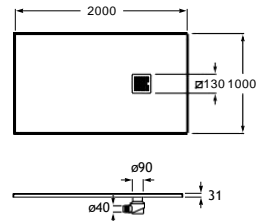

10 20 40 63 64 65 66

Dimensions Standard

Dimensions		
2000 x 1000 x 31	Ref. AP1017D03E801..0	944,00 €