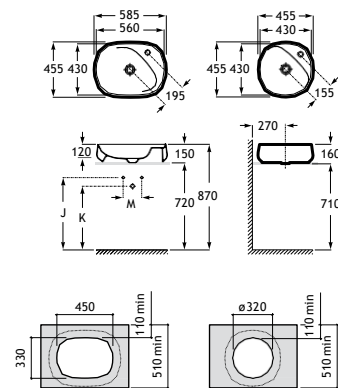

K	L	M
Totem	530	610	
Minimal			150
Bottle	610	640	

Dimensions in mm.

Prices in EUR without VAT. The present pricelist cancels the previous one.

*Product on request

Replace (..) in the product reference with the code of the chosen finish.