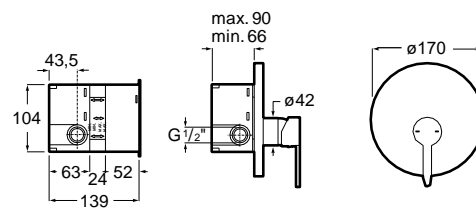

Built-in bath or shower mixer