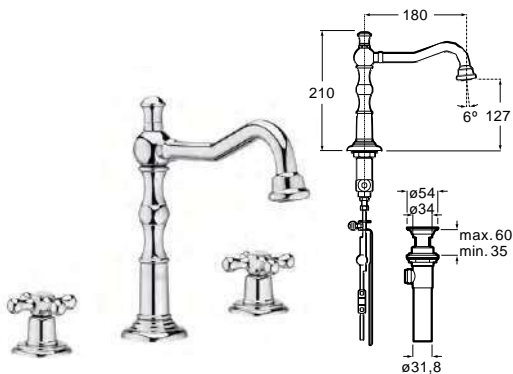

Deck-mounted basin mixer*

Basin mixer smooth body with central swivel spout, click-clack waste and flexible supply hoses.
Chromed.
Ref. A5A444BC00
268,00 €