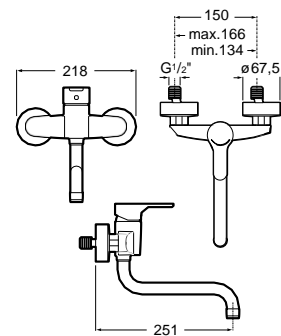

Anara / L20

Anara single-lever kitchen sink mixer

Single-lever kitchen sink mixer with high swivel spout, aerator and flexible supply hoses. Cold start. Chrome.
Ref. A5A841BC0K
199,00 €

L20 single-lever kitchen sink mixer

Single-lever kitchen sink mixer with high swivel spout, aerator and flexible supply hoses. Cold start. Chrome.
Ref. A5A8409C00
141,00 €

L20 single-lever kitchen sink mixer

Single-lever kitchen sink mixer with low swivel spout, aerator and flexible supply hoses. Cold start. Chrome.
Ref. A5A8909C00
165,00 €

L20 single-lever kitchen sink mixer

Single-lever kitchen sink mixer with low swivel spout, aerator and flexible supply hoses. Chrome.
Ref. A5A7609C00
128,00 €