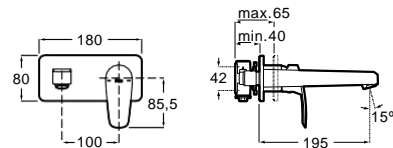

Built-in single-lever basin mixer.
Chrome.
Ref. A5A3L98C00
134,00 €

To be completed with built-in universal body.
Ref. A525220603
77,90 €