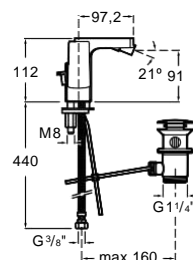

Bidet mixer with lateral handle

COLD
START

Single-lever bidet mixer with swivel flow regulator, pop-up waste and flexible supply hoses.
Cold Start Chrome.
Ref. A5A6301C00
433,00 €