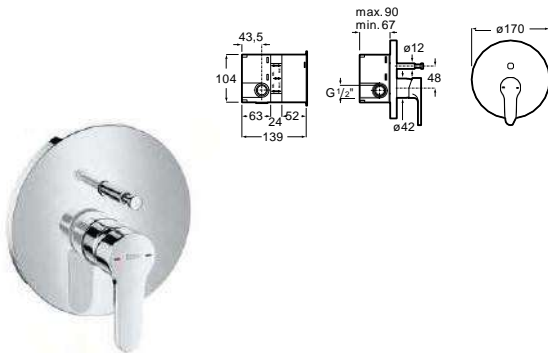

Built-in bath-shower mixer

Built-in bath-shower mixer with diverter.
Chrome.
Ref. A5A0B6AC0K
97,70 €