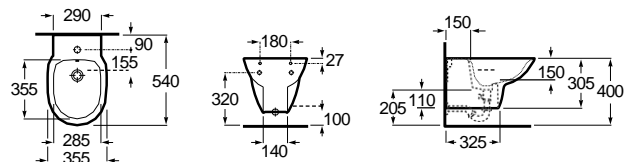

Bidet

540 mm length
Bidet
with fixing kit
Ref. A355994..0
White
95,10 €

Cover with soft-closing
system, metal hinges
Ref. A8069D2..4
White
65,50 €

Cover with metal hinges
Ref. A8069D0..4
White
40,10 €

Bidet

520 mm length
BTW bidet
with fixing kit
Ref. A355997..0
White
164,00 €

BTW

Wall-hung bidet Square

540 mm length
Bidet
Ref. A355995..0
White
155,00 €

Cover with soft-closing
system, metal hinges
Ref. A8069D2..4
White
65,50 €

Cover with metal hinges
Ref. A8069D0..4
White
40,10 €

Wall-hung bidet Round

540 mm length
Bidet
Ref. A357999..0
White
170,00 €

SUPRALIT® cover with soft-closing
system, metal hinges
Ref. A806B20..B
White
90,80 €