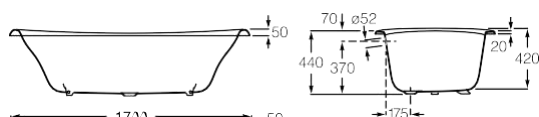

Dimensions	Ref. A233650000	Bath⁽¹⁾ with grey exterior	White
1700 x 850			2 748,00 €
	Ref. A233650007	Bath⁽¹⁾ with white exterior	3 021,00 €

⁽¹⁾ Support options not included

Support options for Carmen and Newcast baths

Ref. A291041001	Set of 4 feet CLASSIC cast-iron/beech, chromed	701,00 €
Ref. A291069001	Set 4 legs SAVANHA (lion paw type), chromed	1 011,00 €
Ref. A291094000	Set of 4 feet EAGLE (eagle-claw type), chromed	842,00 €
Ref. A506403400	Waste for bath Newcast, Carmen with overflow and chromed trap	282,00 €

Dimensions
in mm.

Prices in EUR without VAT.
The present pricelist cancels the previous one.

*Product on request