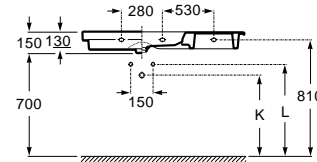

Prisma

1100 x 450 mm

Basin
with fixing kit
Ref. A327542000
White
504,00 €