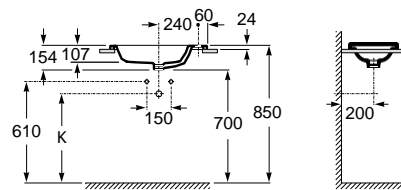

Compact Wall-hung basin

Application	K (siphon)	L
Wall-hung	530	610
Semipedestal	570 Bottle	640

- 450 x 250 mm
Wash-stand
with fixing kit
Ref. A327248..0
White
136,00 €

Corner basin

Application	K (siphon)	L
Wall-hung	530	610
Semipedestal	570	640