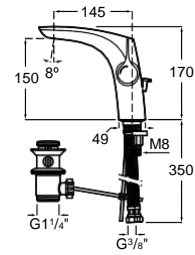

Single lever basin mixer with pop-up waste and flexible supply hoses.
Chrome.
Ref. A5A333AC00
461,00 €