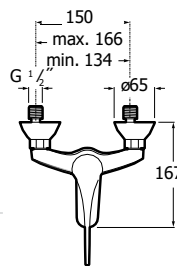

Wall-mounted bath-shower mixer

Wall-mounted bath-shower mixer with automatic diverter, handshower 1,70 m flexible hose and swivel wall bracket. Handle for people with reduced mobility. Chrome.
Ref. A5A0123C02
139,00 €