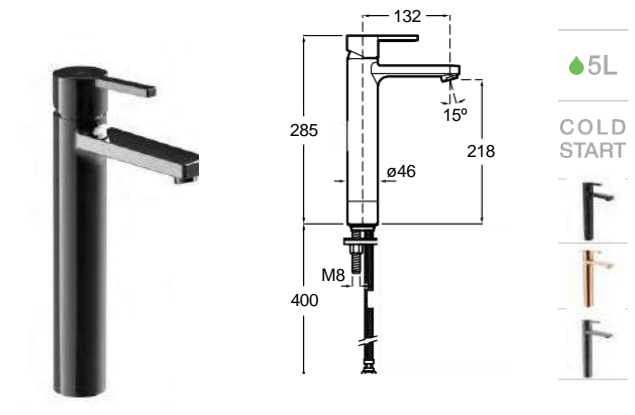

High spout single-lever basin mixer smooth body with aerator and flexible supply hoses
Cold start. Everlux.
Ref. A5A3B96..0
490,00 €

5L

COLD START

CN RG NM