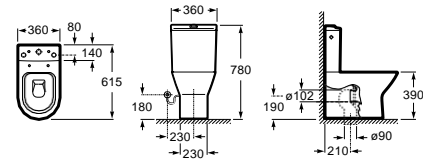

Dimensions
in mm.

Prices in EUR without VAT.
The present pricelist cancels the previous one.

Replace (..) in the product reference with the
code of the chosen finish.

Close-coupled WC Compact, back to wall