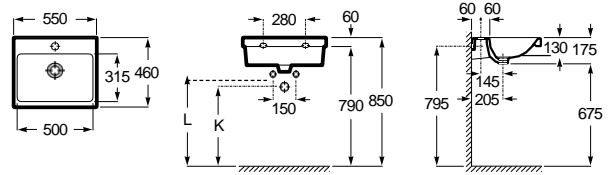

Dimensions in mm. Prices in EUR without VAT. The present pricelist cancels the previous one.

Replace (..) in the product reference with the code of the chosen finish.

The Gap

Wall-hung basin

Trap	K	L
Totem	530	610
Minimal		
Bottle	570	640