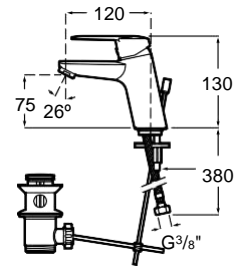

Single-lever basin mixer with metal pop-up waste, aerator and flexible supply hoses.
Cold start. Chrome.
Ref. A5A3J25C04
110,00 €