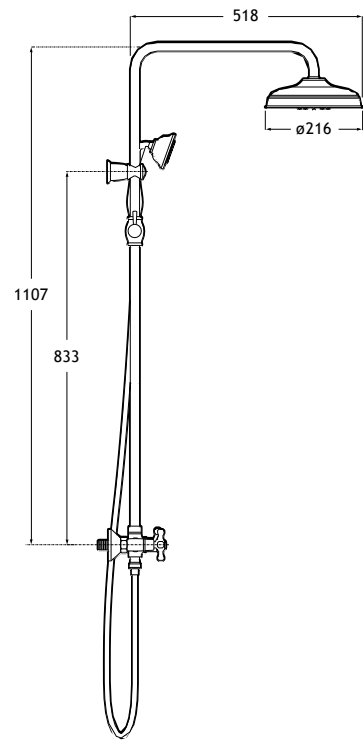

Built-in valve*

Built-in valve
Ref. A5A154BC00
67,40 €

Carmen shower column

Loft

Product range

Twin-lever floorstanding bath
shower column

Loft

Floorstanding bath-shower mixer*