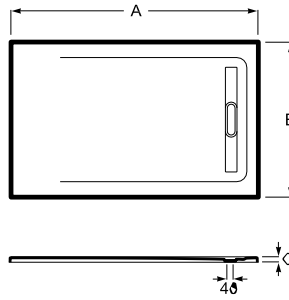

A	B	C
2000	1000	35
2000	800	35
1600	1000	33
1600	800	31
1200	1000	31
1200	800	28
1000	800	28

Dimensions		
2000 x 1000 x 35	Ref. AP6017D03E801..0	1 662,00 €
2000 x 800 x 35	Ref. AP6017D032001..0	1 228,00 €
1600 x 1000 x 33	Ref. AP6016403E801..0	1 228,00 €
1600 x 800 x 31	Ref. AP60164032001..0	976,00 €
1200 x 1000 x 31	Ref. AP6014B03E801..0	939,00 €
1200 x 800 x 28	Ref. AP6014B032001..0	759,00 €
1000 x 800 x 28	Ref. AP6013E832001..0	759,00 €

Essential

Order, together with the Aquos shower tray, the Stonex® lid or the metal grid.

Dimensions		
1000	Ref. A276362000	84,30 €
800	Ref. A276360000	84,30 €

Dimensions		
1000	Ref. A276358..0	209,00 €
800	Ref. A276356..0	194,00 €

Colour range

Replace (..) of the reference with the code of the chosen color.

Dimensions
in mm.

Prices in EUR without VAT.
The present pricelist cancels the previous one.

*Product on request

Replace (..) in the product reference with the
code of the chosen finish.