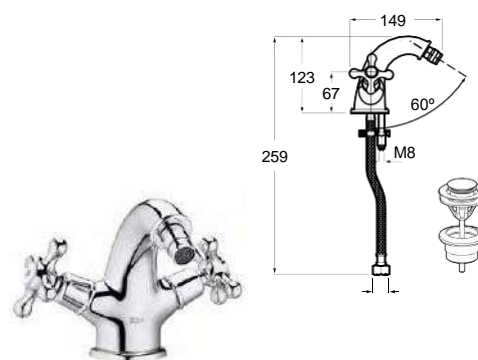

Bidet mixer

Twin-lever bidet mixer with swivel aerator and flexible supply hoses.
Includes click-clack waste.
Chromed.
Ref. A5A6A4BC00
167,00 €