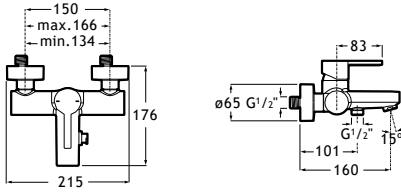

Wall-mounted bath-shower mixer

Single-lever bath-shower mixer
Chrome.
Ref. A5A0296C00
370,00 €