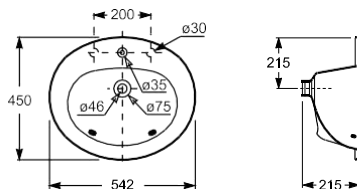

Fedra

542 x 450 mm
Drop-in basin
Ref. A3270J5000
White
77,70 €

Dimensions in mm. Prices in EUR without VAT. The present pricelist cancels the previous one.