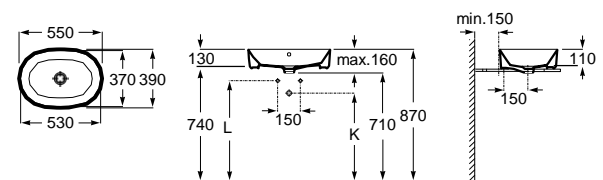

Over countertop basin

550 x 390 mm
Over countertop basin
Ref. A3270Y1..0
White
156,00 €

Dimensions in mm. Prices in EUR without VAT. The present pricelist cancels the previous one.

Replace (..) in the product reference with the code of the chosen finish.