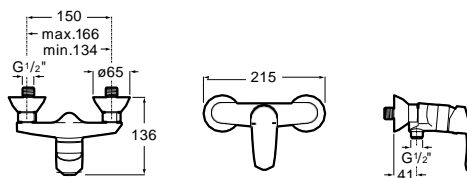

Wall-mounted shower mixer

Single-lever shower mixer
Chrome.
Ref. A5A2198C00
125,00 €