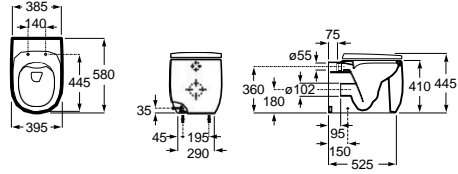

White	Colour
205,00 €	245,00 €

Single floorstanding WC Rimless

RIMLESS®

BTW

- 00
- 62
- 63
- 64
- 65
- 66

580 mm length

Back to wall WC with dual outlet, with fixing kit Ref. A3470B7..0

SUPRALIT® seat and cover with soft-closing system, metal hinges, Easy Remove Ref. A801B82..B