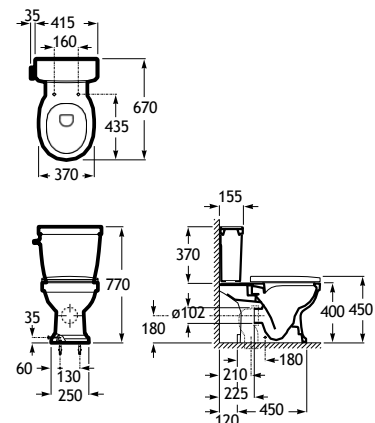

670 mm length

Close-coupled WC Rimless
with dual outlet, with elbow
and fixing kit
Ref. A3420A7000
White
508,00 €

Cistern
with dual-flush mechanism
4,5/3 litres
Ref. A3410A1000
White
202,00 €

SUPRALIT® seat and cover
with soft-closing system,
metal hinges
Ref. A801B5200B
White
125,00 €