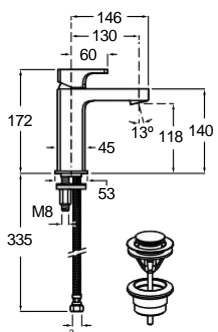

Mezzo basin mixer, compact

MEZZO
5L
COLD
START

Mezzo single-lever basin mixer with smooth body and flexible supply hoses. Includes click-clack waste.
Cold start. Chrome.
Ref. A5A3C01C00
439,00 €