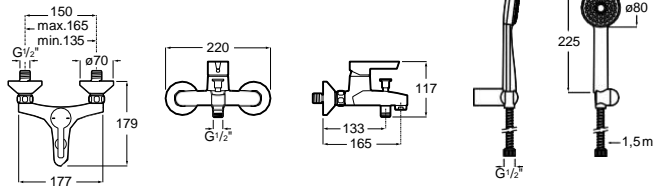

Wall-mounted bath-shower mixer

Single-lever bath-shower mixer with diverter, hand shower, flexible hose, and shower bracket.
Chrome.
Ref. A5A017AC0K
93,80 €