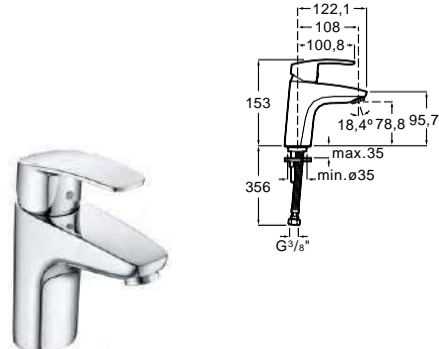

Basin mixer

5L

COLD
START

Single-lever basin mixer, smooth body, aerator and flexible supply hoses.
Cold start. Chrome.
Ref. A5A3298C00 ⁽¹⁾
112,00 €