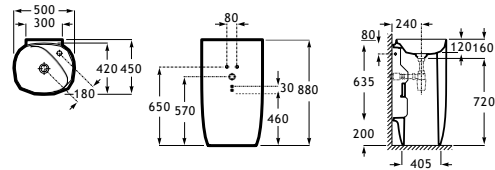

Totem basin

FINE CERAMIC®

- 00
- 62
- 63
- 64
- 65
- 66

500 x 450 x 880 mm

Basin FINECERAMIC® with fixing kit.

Includes universal waste with ceramic plug ø72 mm. Ref. A3270B0..0

White	Colour
3 920,00 €	4 706,00 €