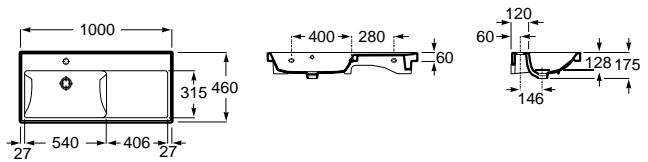

The Gap

1000 x 460 mm

Wall-hung or vanity basin with fixing kit

Ref. A3270MB..0

White

209,00 €