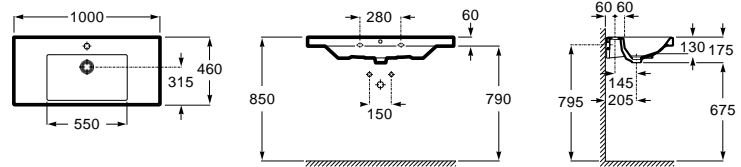

The Gap

1400 x 460 mm
Double bowl wall-hung basin with fixing kit
Ref. A3270MU..0
White
337,00 €

Trap	K	L
Totem	530	610
Minimal		640
Bottle	570	

The Gap

1000 x 460 mm
Wall-hung or vanity basin with fixing kit
Ref. A3270MA..0
White
209,00 €