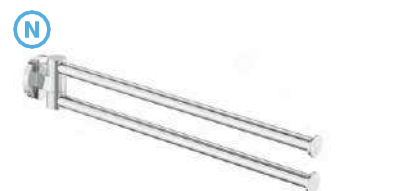

Towel rail
300 mm
Chrome*
Ref. A817576C00
69,50 €

Matt Black*
Ref. A817576C40
73,60 €

(N)

C4

Double towel rail
400 mm
Chrome*
Ref. A817577C00
89,30 €

Matt Black*
Ref. A817577C40
89,30 €

(N)

C4