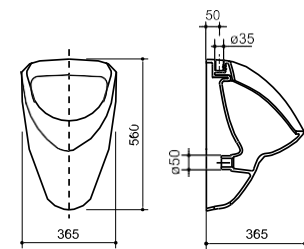

Merino

Back inlet urinal
White
Ref. A3590J1000
152,00 €

Top inlet urinal
White
Ref. A3590J0000
140,00 €