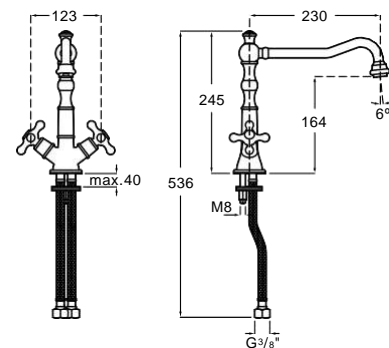

Twin-lever kitchen sink mixer

Twin-lever kitchen sink mixer, swivel spout, aerator and flexible supply hoses.
Chromed.
Ref. A5A844BC00
164,00 €