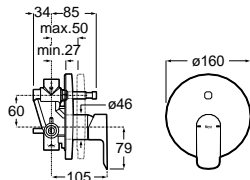

Built-in bath-shower mixer

Single-lever built-in bath-shower mixer with
automatic diverter
Chrome
Ref. A5A066EC00
105,00 €