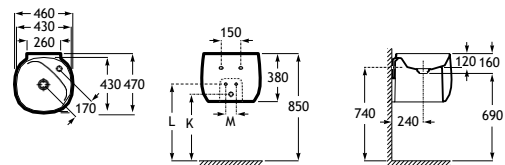

Beyond*

FINE CERAMIC

- 00
- 62
- 63
- 64
- 65
- 66

460 x 470 x 380 mm
Basin FINECERAMIC®. Includes universal waste with ceramic plug ø72 mm.
Ref. A3270B1..0

White	Colour
761,00 €	914,00 €

	K	L	M
Totem	530	610	80
Minimal	530	610	80
Bottle	610	550