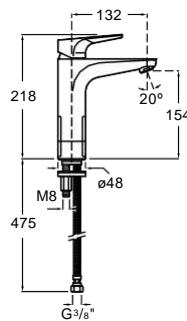

MEZZO
PLUS

5L

COLD
START

Single-lever basin mixer mezzo plus with aerator,
smooth body and flexible supply hoses.
Cold Start. Chrome.
Ref. A5A3D90C00
158,00 €