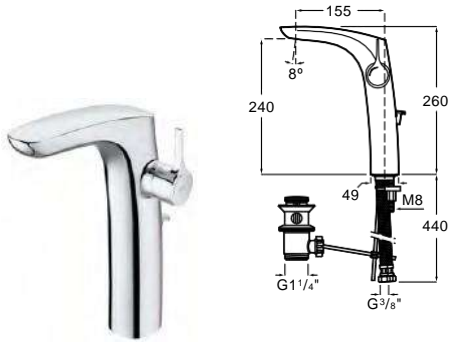

High spout basin mixer

5L

COLD
START

High spout basin mixer with pop-up waste and flexible supply hoses. Cold start. Chrome. Ref. A5A343AC00 530,00 €