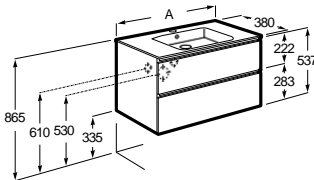

Unik Compact (2 drawers)

Includes base unit and basin. The basin is always supplied in white.

402	434	447	153	806
A				
800	700	600	500	

Set of 2 legs 335 mm

Ref. A816826339 - 45,30 €
aluminum legs for glossy white (806) finish

Ref. A816826458* - 49,70 €
nickel legs for glossy anthracite grey (153), city oak (402), nordic ash (434) and matt light grey (447) finishes

2 drawers

800 mm*

Ref. A851497806 (glossy white) - 513,00 €
Ref. A851497153 (glossy anthracite grey) - 513,00 €
Ref. A851497447 (matt light grey) - 513,00 €
Ref. A851497434 (nordic ash) - 513,00 €
Ref. A851497402 (city oak) - 513,00 €

700 mm

Ref. A851496806 (glossy white) - 495,00 €
Ref. A851496153 (glossy anthracite grey)* - 495,00 €
Ref. A851496447 (matt light grey)* - 495,00 €
Ref. A851496434 (nordic ash)* - 495,00 €
Ref. A851496402 (city oak)* - 495,00 €

600 mm

Ref. A851495806 (glossy white) - 471,00 €
Ref. A851495153 (glossy anthracite grey)* - 471,00 €
Ref. A851495447 (matt light grey)* - 471,00 €
Ref. A851495434 (nordic ash)* - 471,00 €
Ref. A851495402 (city oak)* - 471,00 €

500 mm*

Ref. A851494806 (glossy white) - 448,00 €
Ref. A851494153 (glossy anthracite grey) - 448,00 €
Ref. A851494447 (matt light grey) - 448,00 €
Ref. A851494434 (nordic ash) - 448,00 €
Ref. A851494402 (city oak) - 448,00 €