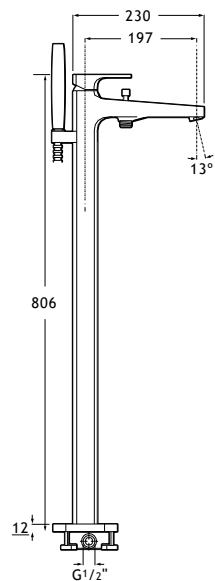

Wall-mounted spout Square

Wall-mounted spout Square.
Chrome.
Ref. A525308900
145,00 €