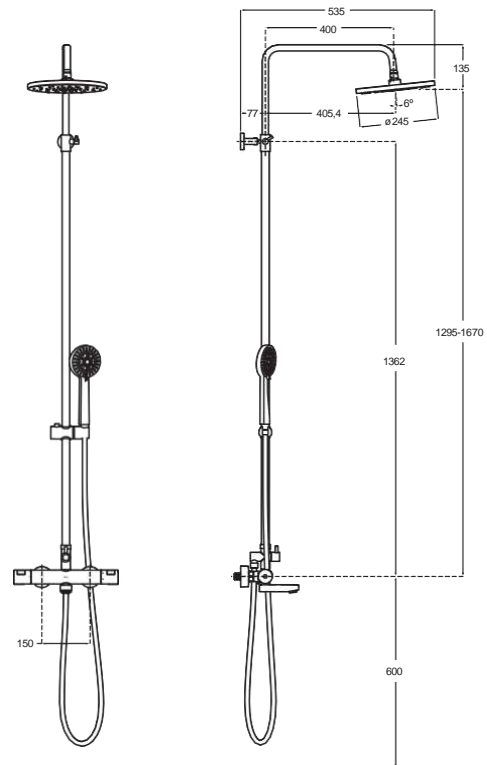

Victoria-T Plus thermostatic bath-shower column

(N)

Thermostatic bath-shower column with adjustable height. The shower head $\varnothing 245$ mm can be swivelled, flexible hose 1,70 m metal and swivel bracket.
Hand shower $\varnothing 100$ with 3 functions.
Chrome.
Ref. A5A2J18C00
838,00 €