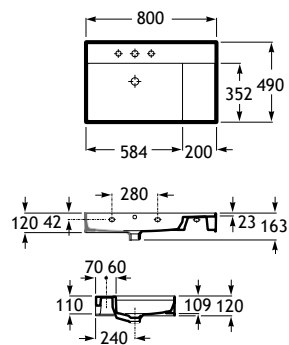

FINE CERAMIC

00 62 63 64 65 66

600 x 490 mm
Basin FINECERAMIC®
with fixing kit
Ref. A32752C..0

White	Colour*
411,00 €	497,00 €