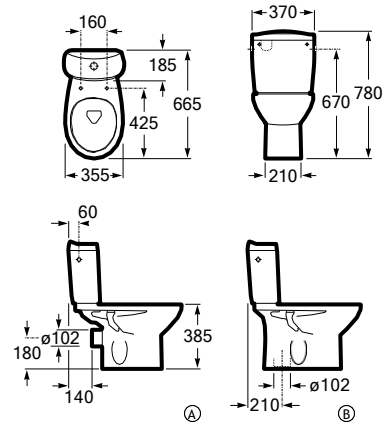

665 mm length

Close-coupled WC,
horizontal outlet with
fixing kit
Ref. A342395..0
White
74,40 €

Close-coupled WC,
vertical outlet with
fixing kit
Ref. A342394..0
White
80,40 €

Dual flush 6/3L WC
cistern with side inlet
Ref. A341392..0
White
71,10 €

Seat and cover,
Duroplast, metal hinges
Ref. A801390..5
White
28,90 €

SUPRALIT® seat and
cover with soft-closing
system, metal hinges
Ref. A801B62..B
White
64,70 €

SLIM seat and cover with
soft-closing system
Ref. A801392..1
White
69,30 €