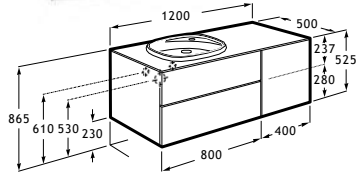

Base unit for countertop basins Beyond⁽¹⁾

402 806

4 drawers

1600 mm*

For washbasins 585 mm

Ref. A851407806 (glossy white) - 4 426,00 €

Ref. A851407402 (textured city oak) - 4 307,00 €

Base Unit	Countertop
A857145XX X	A857263432
A857145XX X	

2 drawers

1200 mm*

For washbasin 585 mm. Right.

Ref. A851401806 (white glossy) - 3 379,00 €

Ref. A851401402 (textured city oak) - 3 319,00 €

Base Unit	Countertop
A857145XX X	A857249432
A857147XX X	

1200 mm*

For washbasin 585 mm. Left.

Ref. A851400806 (white glossy) - 3 379,00 €

Ref. A851400402 (textured city oak) - 3 319,00 €

Base Unit	Countertop
A857145XX X	A857248432
A857147XX X	

⁽¹⁾ The washbasin is ordered separately