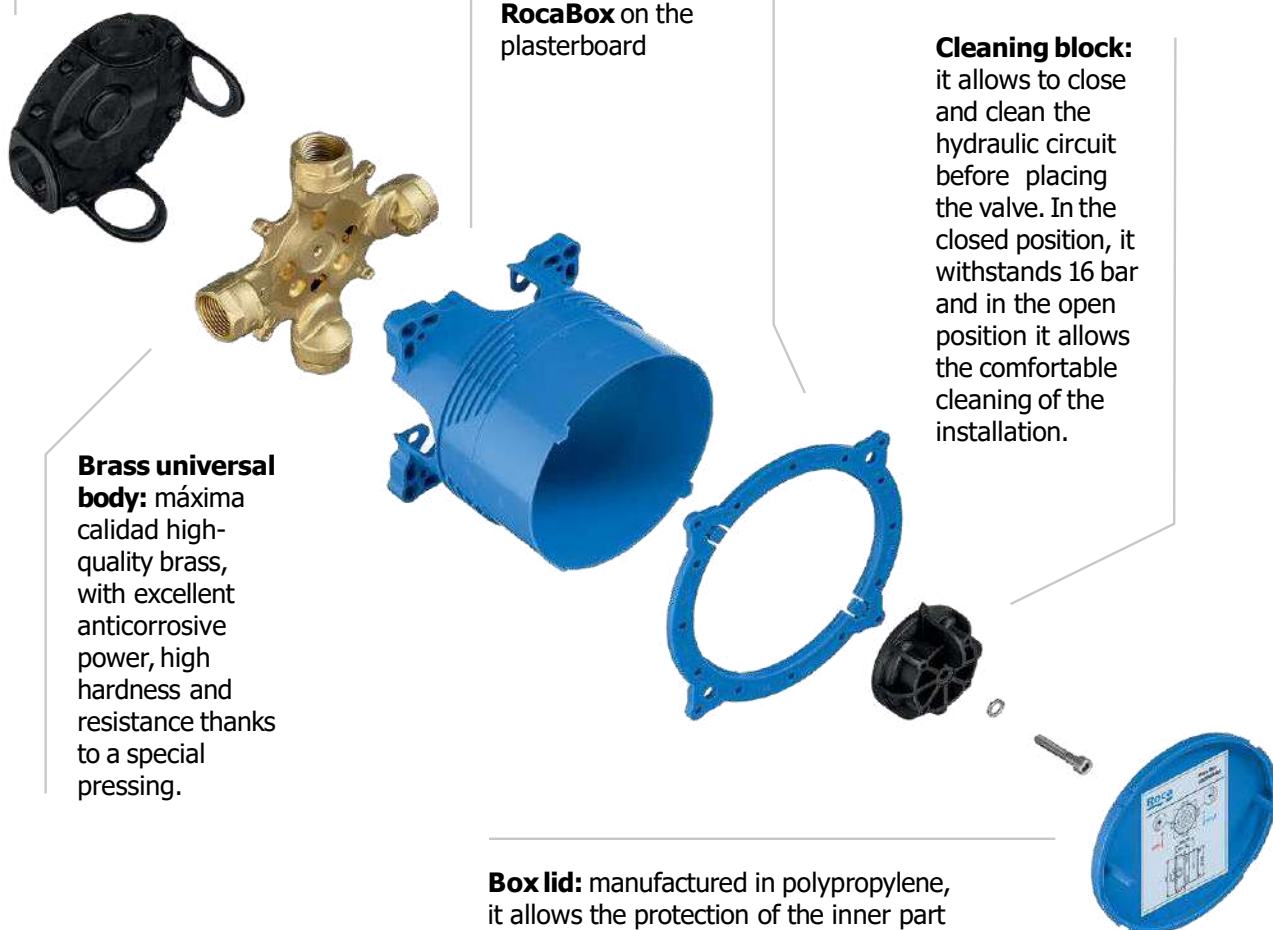

RocaBox

System elements

Sound insulated elastomer: it absorbs all kind of noises and vibrations from pipes to guarantee a minimum sound level during the operation of **RocaBox**.

Universal box: Manufactured in one single polypropylene piece, a stable and inert material. It includes different positioning steps to place the fastening ring when installing it on light walls. The box has "cogs" that enable to mark the diameter of the **RocaBox** on the plasterboard.

Fastening ring: also manufactured in polypropylene, it is needed when installing the **RocaBox** on plasterboard. It is fixed in the universal box allowing a minimum depth of 70 mm and maximum depth of 95 mm.

Cleaning block: it allows to close and clean the hydraulic circuit before placing the valve. In the closed position, it withstands 16 bar and in the open position it allows the comfortable cleaning of the installation.

Brass universal body: máxima calidad high-quality brass, with excellent anticorrosive power, high hardness and resistance thanks to a special pressing.

Box lid: manufactured in polypropylene, it allows the protection of the inner part of **RocaBox** before installing the valve. Both protrusions on the lid help to level **RocaBox** correctly.