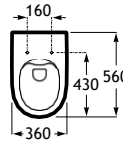

RIMLESS

COMPATIBLE

560 mm length

Wall-hung WC Rimless
Ref. A34624L..0
White
289,00 €

SUPRALIT® seat and cover
with soft-closing system,
metal hinges, Easy Remove
Ref. A8012A2..B
White
132,00 €

SUPRALIT® seat and cover
with metal hinges
Ref. A8012A0..B
White
84,00 €

SLIM seat and cover with
soft-closing system
Ref. A801D12..3
White
93,30 €