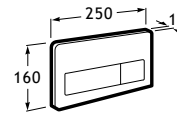

Plate PL3 Dual
Stainless steel
operating plate
Ref. A890097004
144,00 €