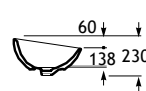

Bol

ø 420 mm
Over countertop basin
Ref. A327876..0
White
222,00 €