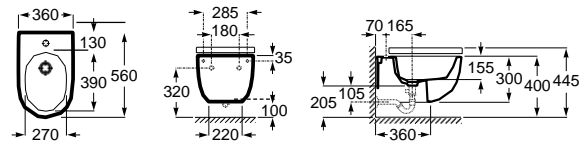

Wall-hung bidet with hidden fixation

560 mm length
Bidet
Ref. A357248..0
White
321,00 €

SUPRALIT® cover with soft-closing system, metal hinges, Easy Remove
Ref. A8062A2..B
White
142,00 €

SUPRALIT® cover with metal hinges
Ref. A8062A0..B
White
105,00 €