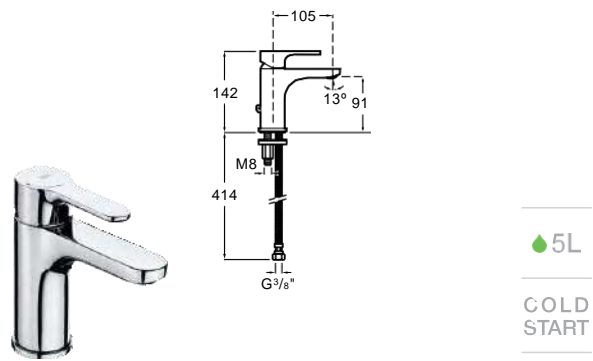

5L

COLD
START

Single-lever basin mixer with XL handle.
With aerator and flexible supply hoses
Cold start. Chrome.
Ref. A5A3J09C00
104,00 €