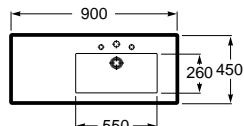

Prisma

900 x 450 mm*

Basin
with fixing kit
Ref. A327543000
White
733,00 €

Dimensions
in mm.

Prices in EUR without VAT.
The present pricelist cancels the previous one.

*Product on request

Replace (..) in the product reference with the
code of the chosen finish.