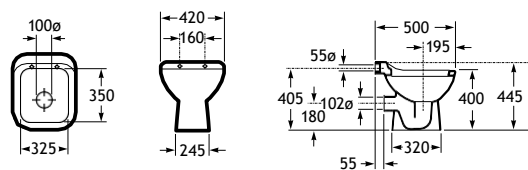

Other products / Slop hopper

Garda

Slop hopper. Back inlet
with rubber inlet connector
and fixing kit
Ref. A371055000
242,00 €

Stainless steel bucket
grating with rubber pad
Ref. A526005510*
72,80 €