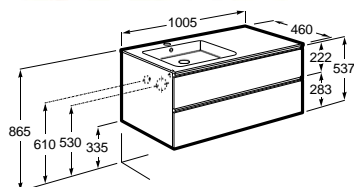

Unik (2 drawers)

Includes base unit and basin. The basin is always supplied in white.

2 drawers

1000 mm*

Left

Ref. A851481806 (glossy white) - 663,00 €
Ref. A851481153 (glossy anthracite grey) - 663,00 €
Ref. A851481447 (matt light grey) - 663,00 €
Ref. A851481434 (nordic ash) - 663,00 €
Ref. A851481402 (city oak) - 663,00 €

Base Unit	Washbasin
A857402XXX	A3279A3000

1000 mm*

Right

Ref. A851482806 (glossy white) - 663,00 €
Ref. A851482153 (glossy anthracite grey) - 663,00 €
Ref. A851482447 (matt light grey) - 663,00 €
Ref. A851482434 (nordic ash) - 663,00 €
Ref. A851482402 (city oak) - 663,00 €

Base Unit	Washbasin
A857403XXX	A3279A2000

800 mm*

Left

Ref. A851479806 (glossy white) - 584,00 €
Ref. A851479153 (glossy anthracite grey) - 584,00 €
Ref. A851479447 (matt light grey) - 584,00 €
Ref. A851479434 (nordic ash) - 584,00 €
Ref. A851479402 (city oak) - 584,00 €

Base Unit	Washbasin
A857400XXX	A3279A6000

800 mm*

Right

Ref. A851480806 (glossy white) - 584,00 €
Ref. A851480153 (glossy anthracite grey) - 584,00 €
Ref. A851480447 (matt light grey) - 584,00 €
Ref. A851480434 (nordic ash) - 584,00 €
Ref. A851480402 (city oak) - 584,00 €

Base Unit	Washbasin
A857401XXX	A3279A5000