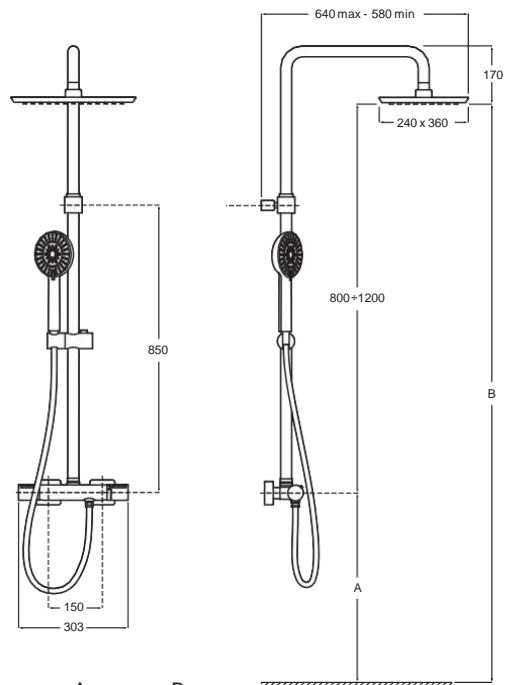

Even-T Square thermostatic shower column

A	B
900	1700-2100
1000	1800-2200
1100	1900-2300
1200	2000-2400

Thermostatic shower column with adjustable height from 800 to 1200 mm. The shower head can be swivelled, flexible hose 1,75m PVC satin and swivel bracket. Hand shower ø100 with 3 functions. Chrome. Ref. A5A2080C00 867,00 €