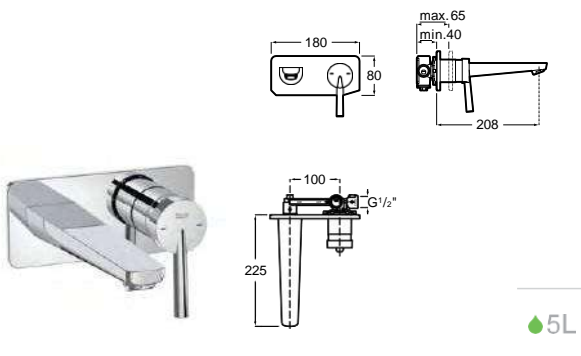

Built-in basin mixer*

Built-in single-lever basin mixer.

Chrome.

Ref. A5A356DC00

246,00 €

To be completed with built-in universal body Ref. A525220603

77,90 €