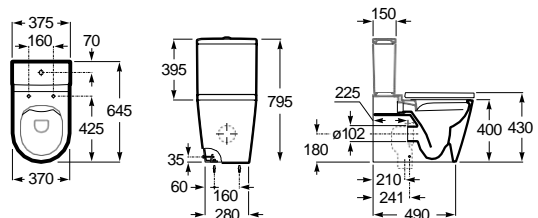

SUPRALIT® seat and cover with soft-closing system, metal hinges, Easy Remove
Ref. A801522..B

White	Colour*
97,00 €	97,40 €