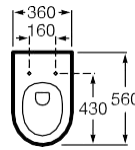

Wall-hung WC

560 mm length
Wall-hung WC
Ref. A346247..0
White
288,00 €

SUPRALIT® seat and cover with soft-closing system, metal hinges, Easy Remove
Ref. A8012A2..B
White
132,00 €

SUPRALIT® seat and cover with metal hinges
Ref. A8012A0..B
White
84,00 €

SLIM seat and cover with soft-closing system
Ref. A801D12..3
White
93,30 €