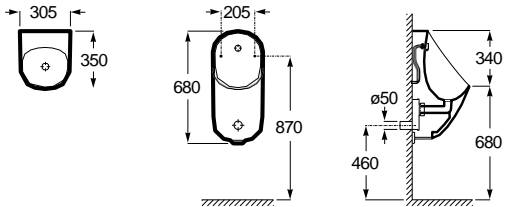

Proton

RIMLESS®