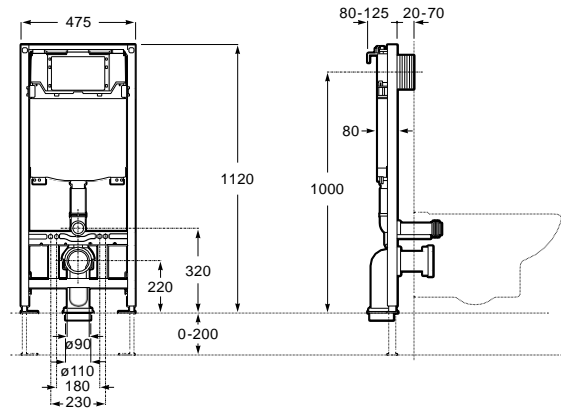

6/3L

4,5/3L

4/2L

Built-in structure with compact dual-flush cistern for wall-hung WC. Minimum depth horizontal outlet: 80 mm. Minimum depth vertical outlet: 107/125 mm (DN90/DN100). Axial distance of 180 and 230 mm. Elbow $\varnothing 90/\varnothing 110$. Metallic profile capable of withstanding 400 kg. Adjustable feet from 0-200 mm with braking system. Upper hydraulic connections. Ref. A890070020
202,00 €