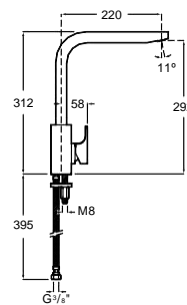

Single-lever kitchen sink mixer