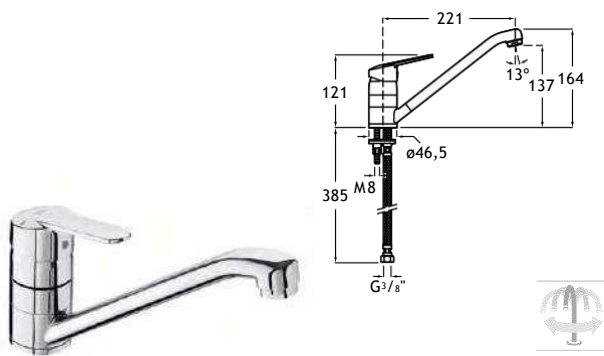

Victoria single-lever kitchen sink mixer

Single-lever kitchen sink mixer with swivel spout, aerator and flexible supply hoses.
Chromed.
Ref. A5A8925C00
183,00 €