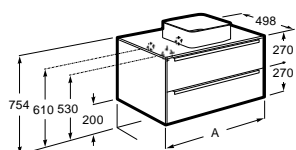

Unik

Includes base unit and basin. The basin is always supplied in white finish.

402 403 806

A
1000
800
600

Furniture set with 2 drawers
(bottom 490 mm) and washbasin

1000 mm*

Ref. A851077806 (glossy white) - 1 582,00 €

Ref. A851077402 (textured city oak) - 1 584,00 €

Ref. A851077403 (textured city oak/dark mirror) - 1 582,00 €

Base Unit	Washbasin
A857002XXX	A32752A000

800 mm

Ref. A851076806 (glossy white) - 1 472,00 €

Ref. A851076402 (textured city oak)* - 1 475,00 €

Ref. A851076403 (textured city oak/dark mirror) - 1 473,00 €

Base Unit	Washbasin
A857001XXX	A32752B000

600 mm

Ref. A851075806 (glossy white) - 1 221,00 €

Ref. A851075402 (textured city oak)* - 1 223,00 €

Ref. A851075403 (textured city oak/dark mirror) - 1 221,00 €

Base Unit	Washbasin
A857000XXX	A32752C000

Base unit for countertop basins⁽²⁾

402 403 806

A
1000
800
600

2 drawer cabinet (bottom 490 mm)
for countertop washbasin

1000 mm*

Ref. A851081806 (glossy white) - 1 381,00 €

Ref. A851081402 (textured city oak) - 1 381,00 €

Ref. A851081403 (textured city oak/dark mirror) - 1 381,00 €

Base Unit	Countertop
A857002XXX	A857012YYY⁽¹⁾

800 mm

Ref. A851080806 (glossy white) - 1 242,00 €

Ref. A851080402 (textured city oak)* - 1 242,00 €

Ref. A851080403 (textured city oak/dark mirror) - 1 243,00 €

Base Unit	Countertop
A857001XXX	A857011YYY⁽¹⁾

600 mm

Ref. A851079806 (glossy white) - 1 151,00 €

Ref. A851079402 (textured city oak)* - 1 150,00 €

Ref. A851079403 (textured city oak/dark mirror) - 1 151,00 €

Base Unit	Countertop
A857000XXX	A857010YYY⁽¹⁾

Optional: installation with 2 legs.

⁽¹⁾ Possible finishes for countertop White glossy (806) and Textured city oak (402)

⁽²⁾ Washbasins are ordered separately