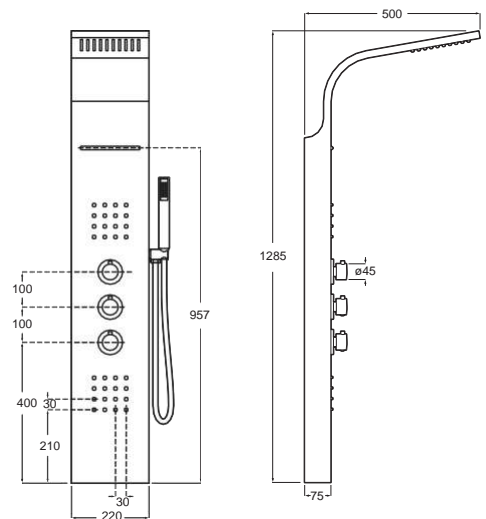

Evolution

Thermostatic hydromassage column

(N)

Thermostatic hydromassage column in stainless steel for shower tray. Integrated jets and cascade.
Ref. A5A9B8BC00
1 177,00 €

Optional installation kit, for mounting the Essential column on a corner.
Ref. A525994103
49,60 €

Shelf. For installation on a Essential or Evolution hydromassage shower column.
Ref. A5B4863TP0
57,90 €