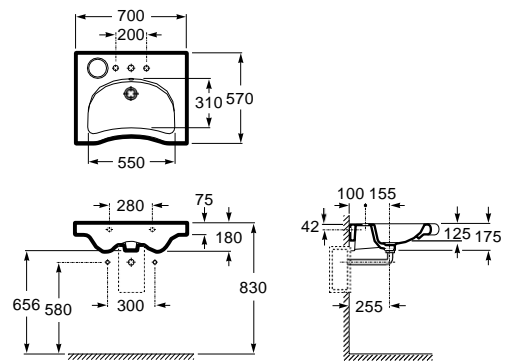

Meridian

700 x 570 mm *
Basin
with fixing kit
Ref. A32724H..0
White
237,00 €

Dimensions in mm.

Prices in EUR without VAT. The present pricelist cancels the previous one.

*Product on request

Replace (..) in the product reference with the code of the chosen finish.