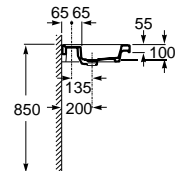

Prisma

900 x 450 mm*

Basin
with fixing kit
Ref. A327543000
White
733,00 €

Dimensions
in mm.

Prices in EUR without VAT.
The present pricelist cancels the previous one.

*Product on request

Replace (..) in the product reference with the
code of the chosen finish.